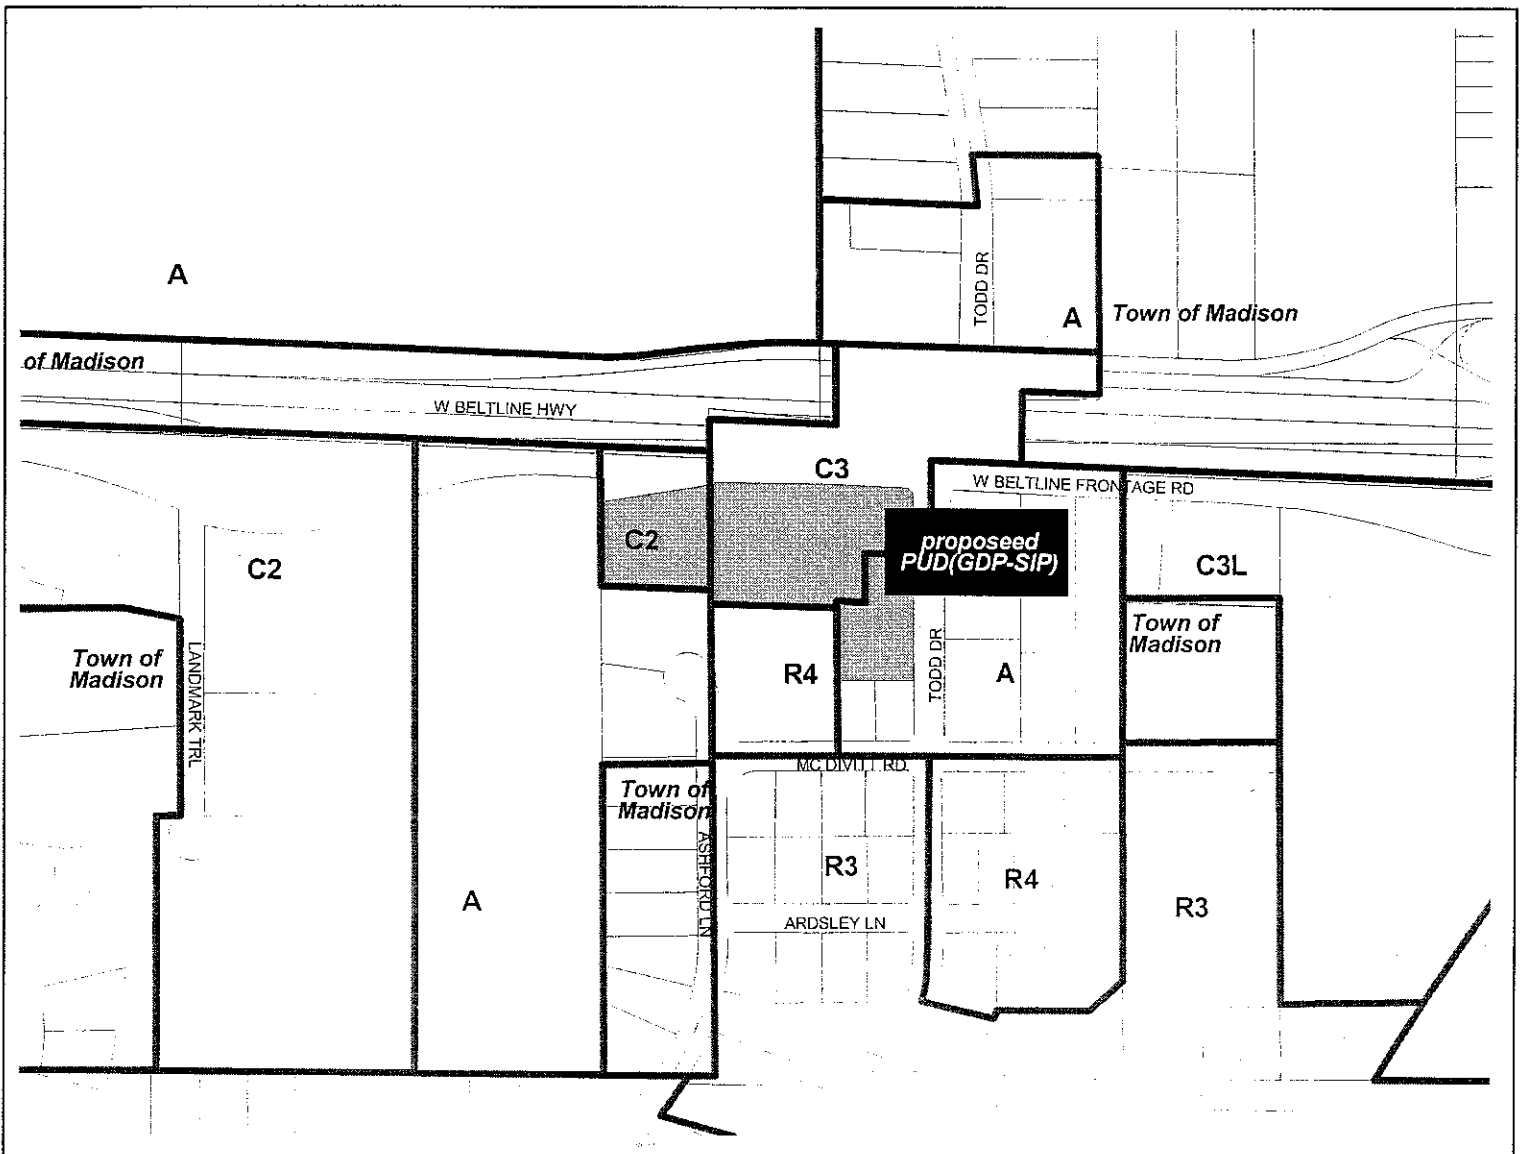

For Questions contact: Tim Parks at: 261-9632 or tparks@cityofmadison.com or City Planning at 266-4635