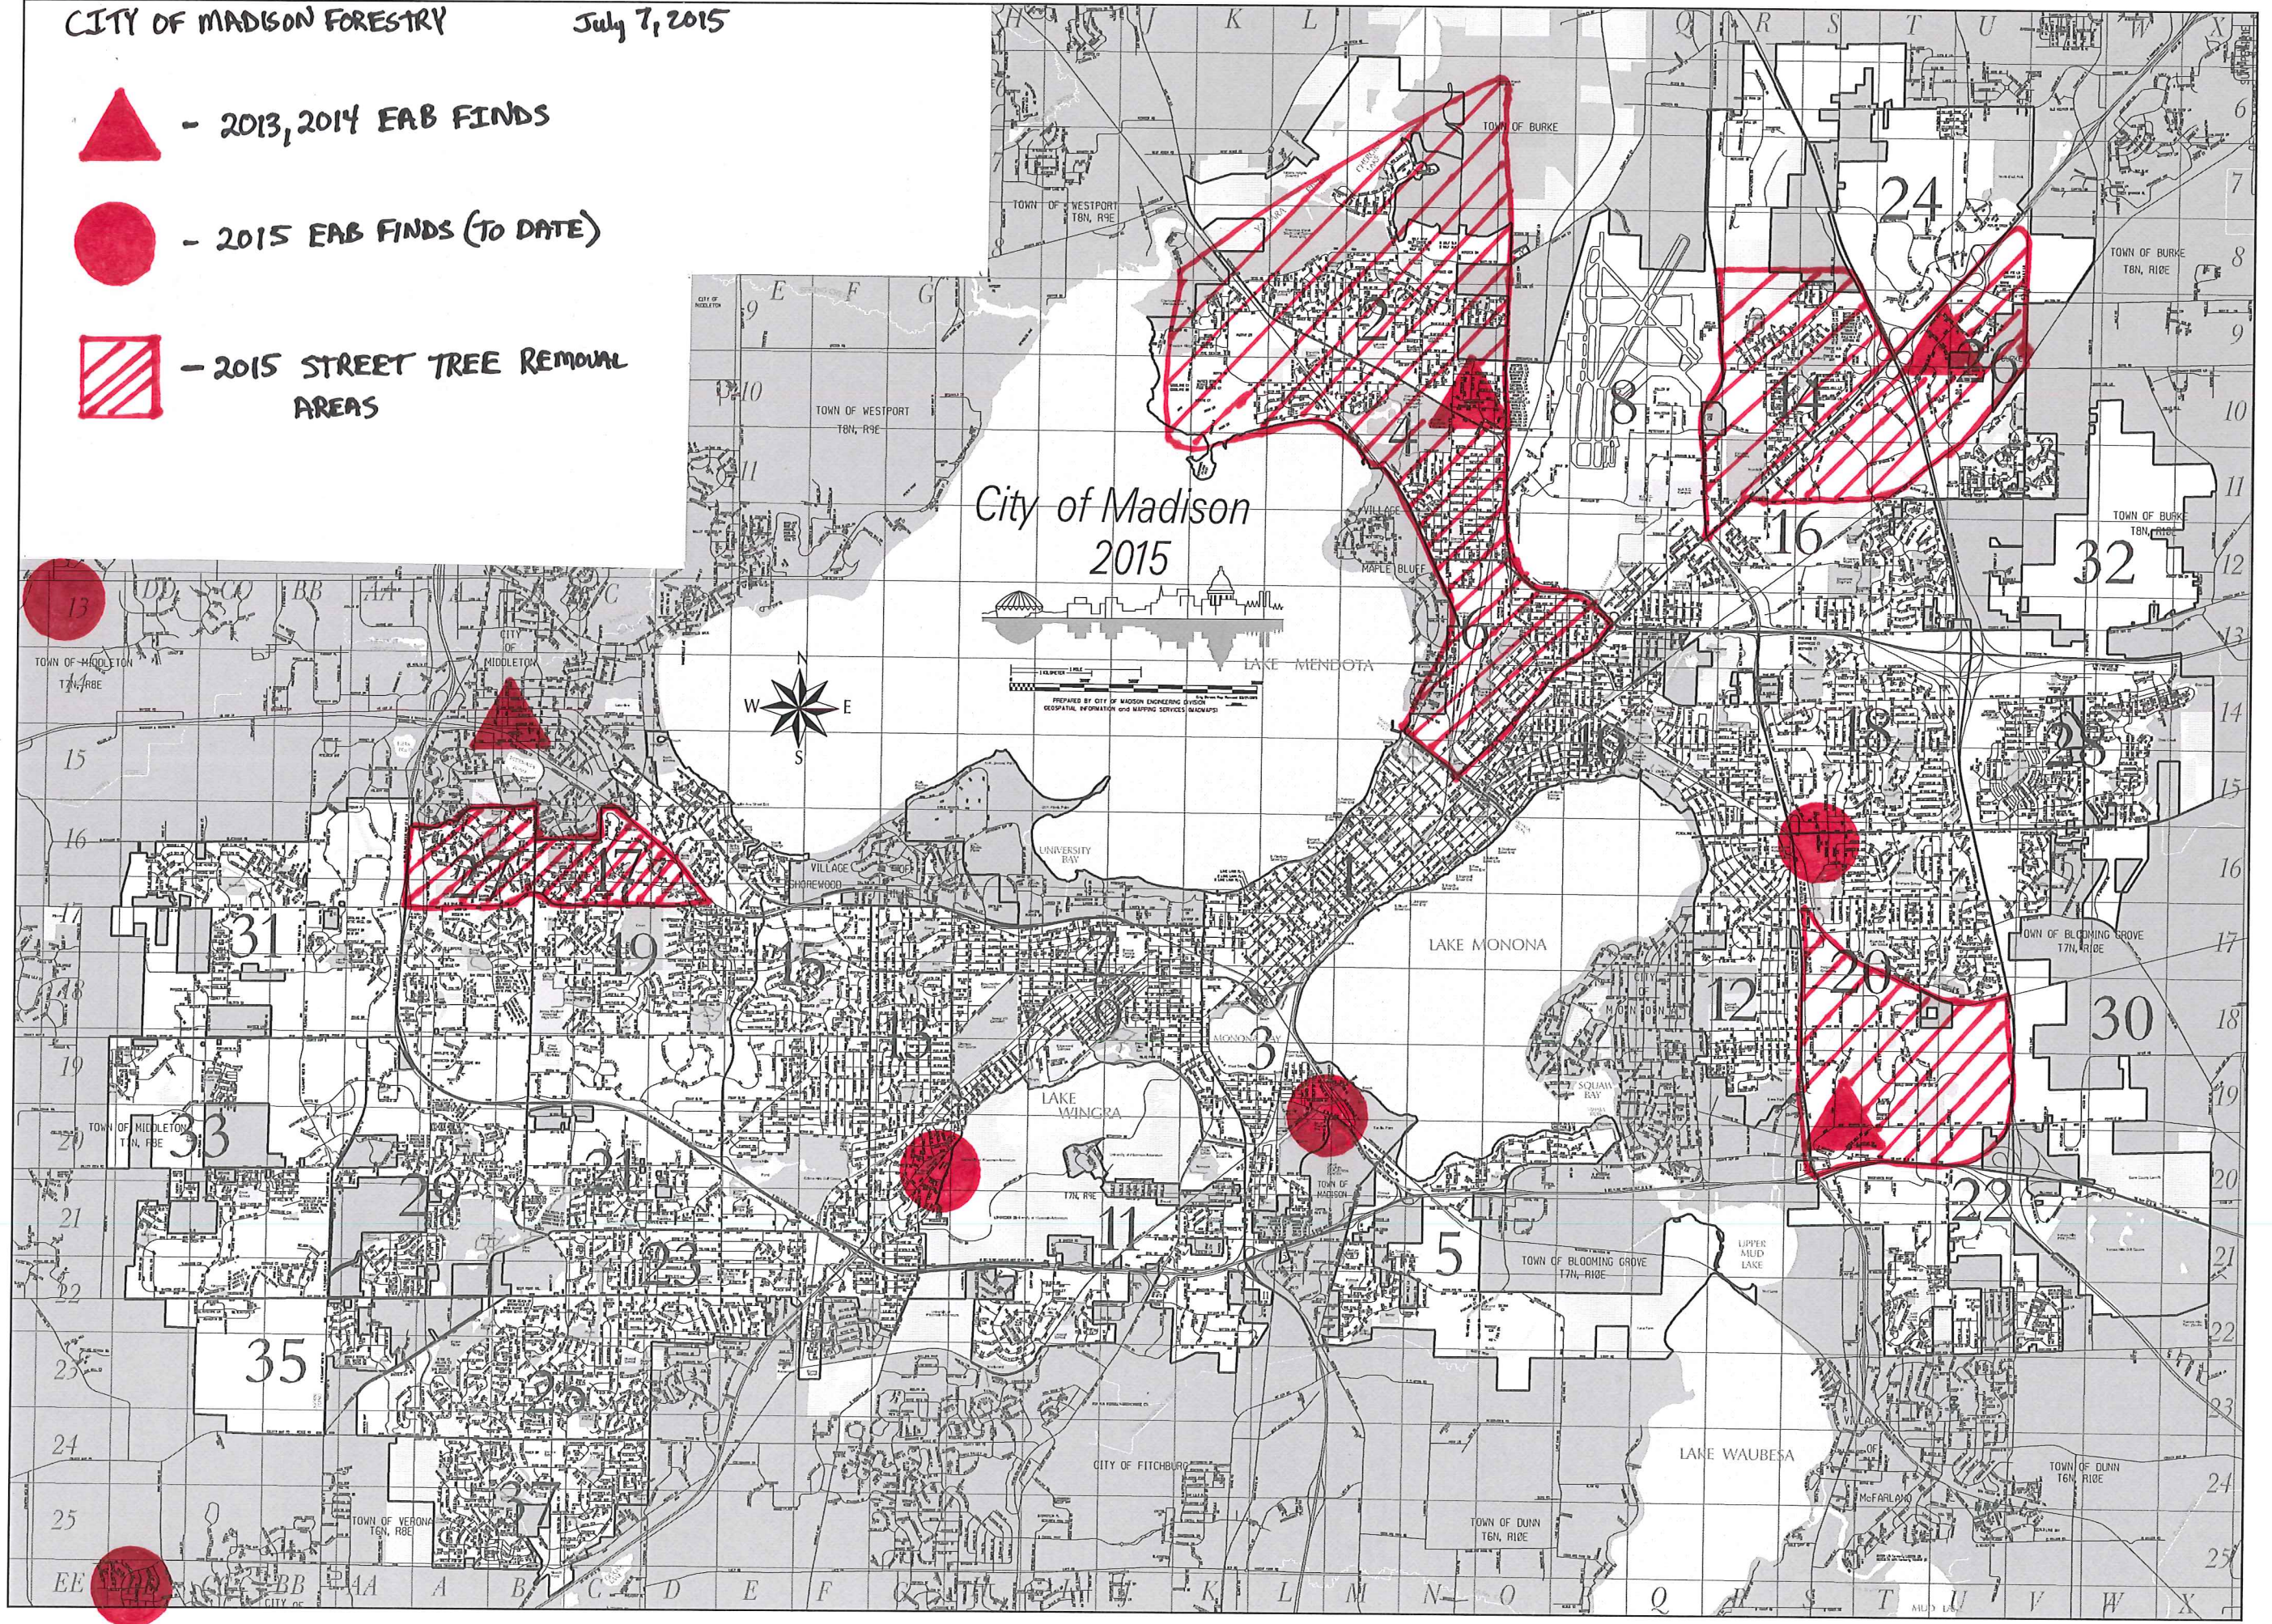

- 2013, 2014 EAB FINDS

- 2015 EAB FINDS (TO DATE)

- 2015 STREET TREE REMOVAL AREAS

City of Madison  
2015