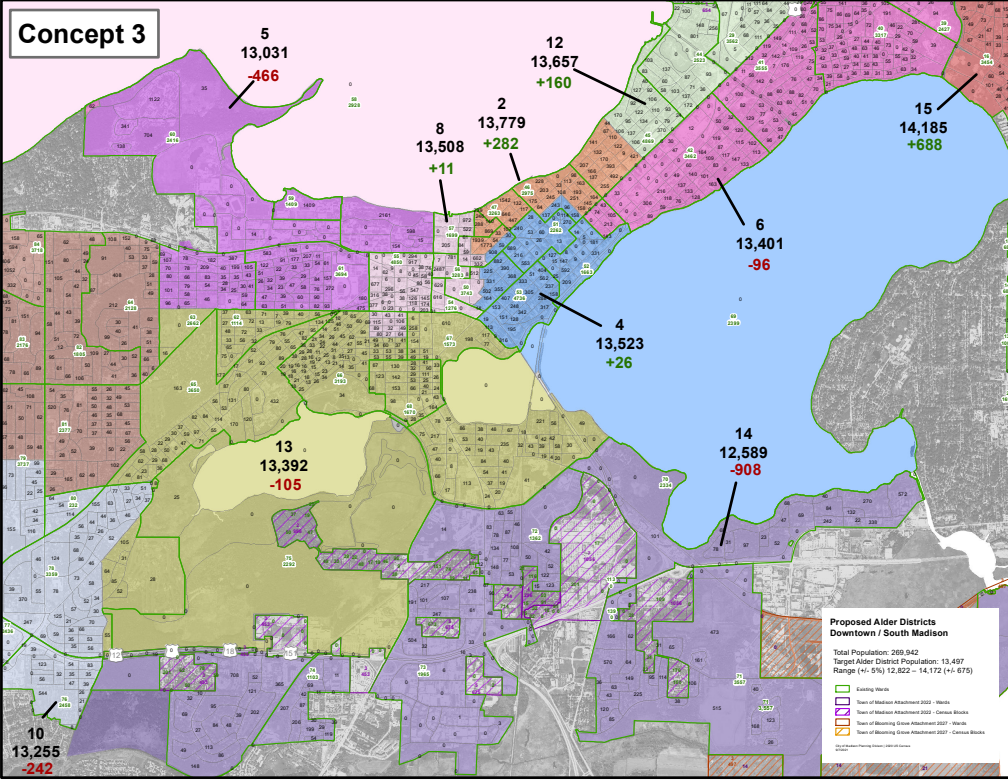

Concept 1

Concept 2

Concept 3

Concept 4