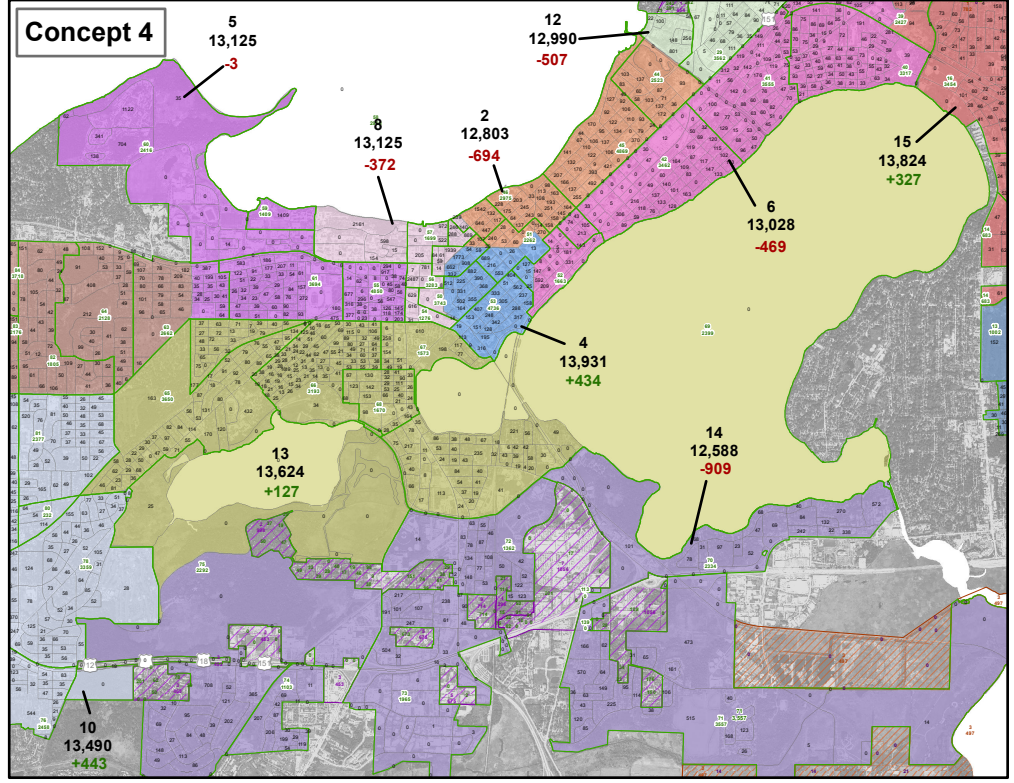

Concept 1

Concept 2

Concept 3

Concept 4