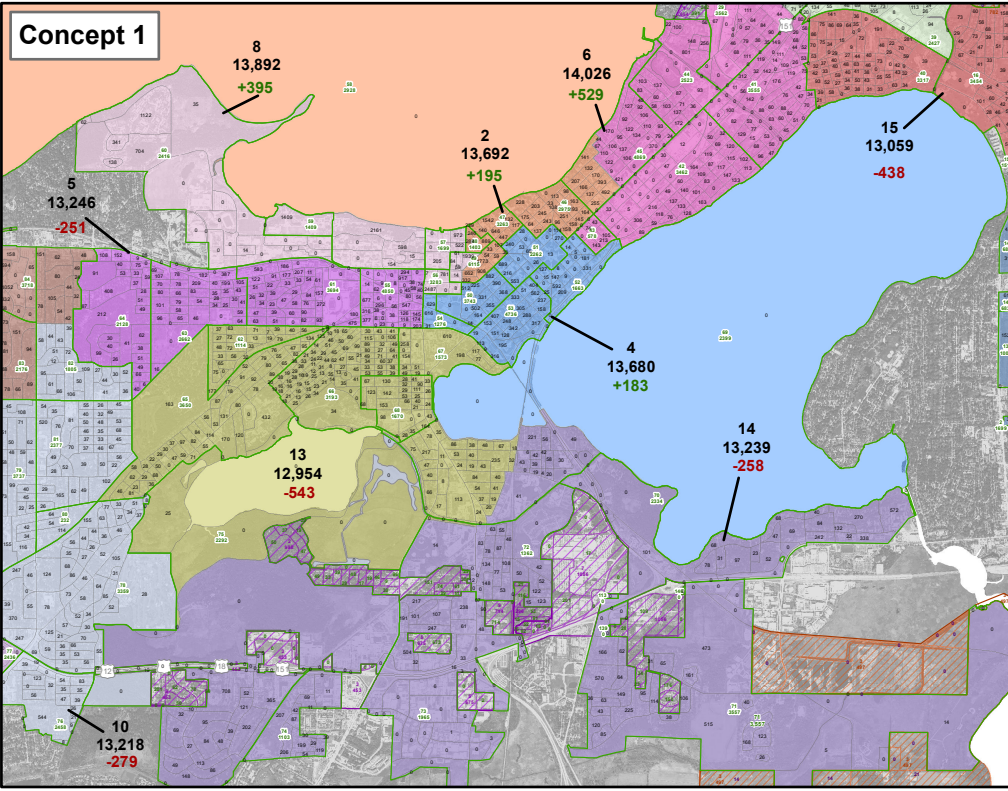

Concept 1

Concept 2

Concept 3

Concept 4