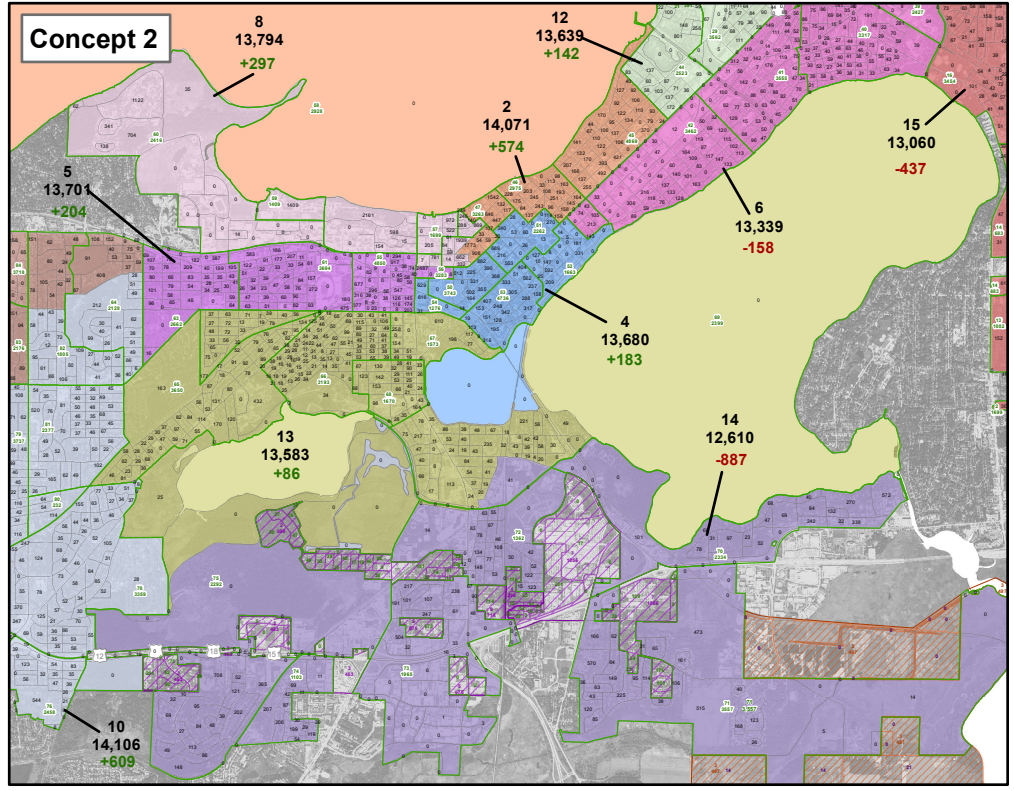

Concept 1

Concept 2

Concept 3

Concept 4