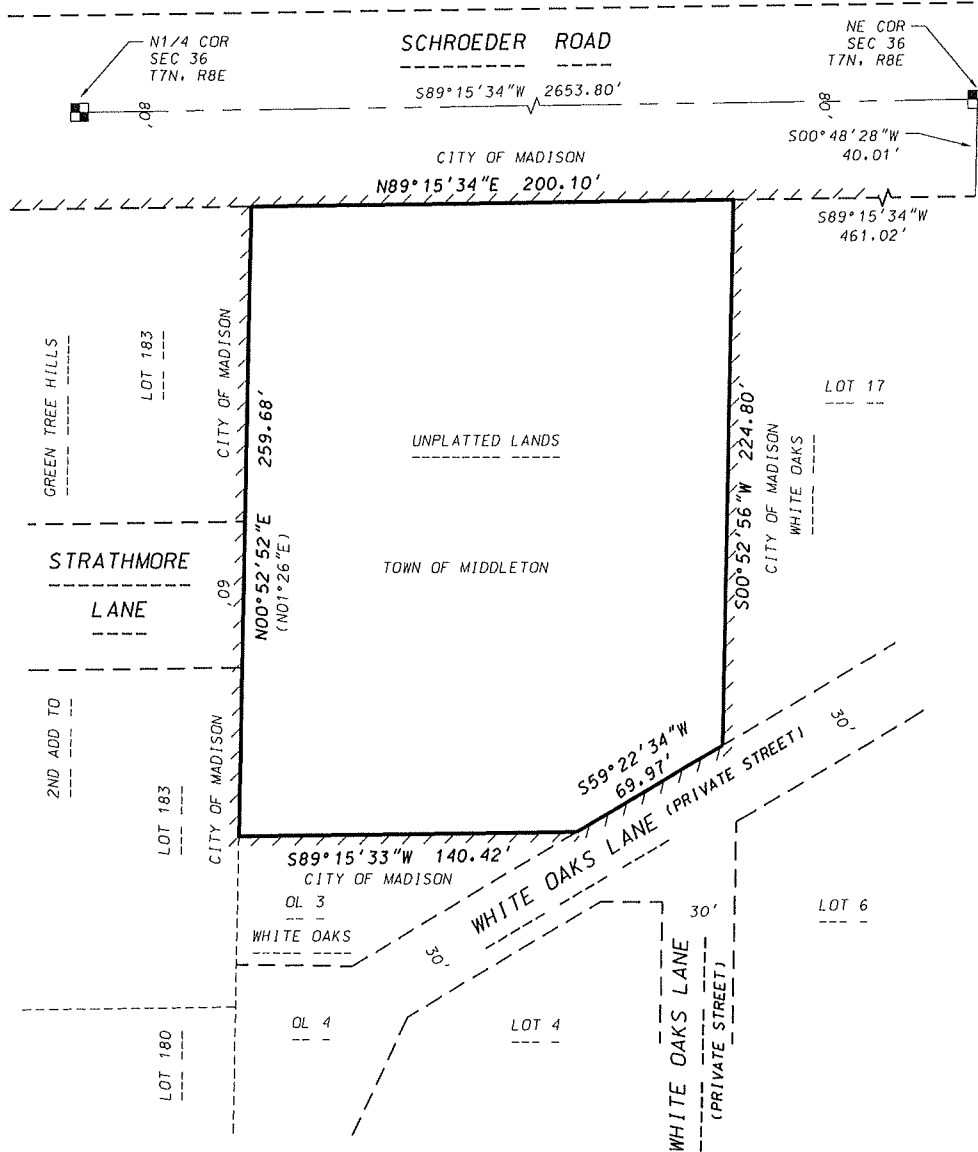

RECEIVED
 MAR 04 2016
 MADISON CITY CLERK

EXHIBIT B

D'ONOFRIO KOTTKE AND ASSOCIATES, INC.
 7530 Westward Way, Madison, WI 53717
 Phone: 608.833.7530 • Fax: 608.833.1089
 YOUR NATURAL RESOURCE FOR LAND DEVELOPMENT