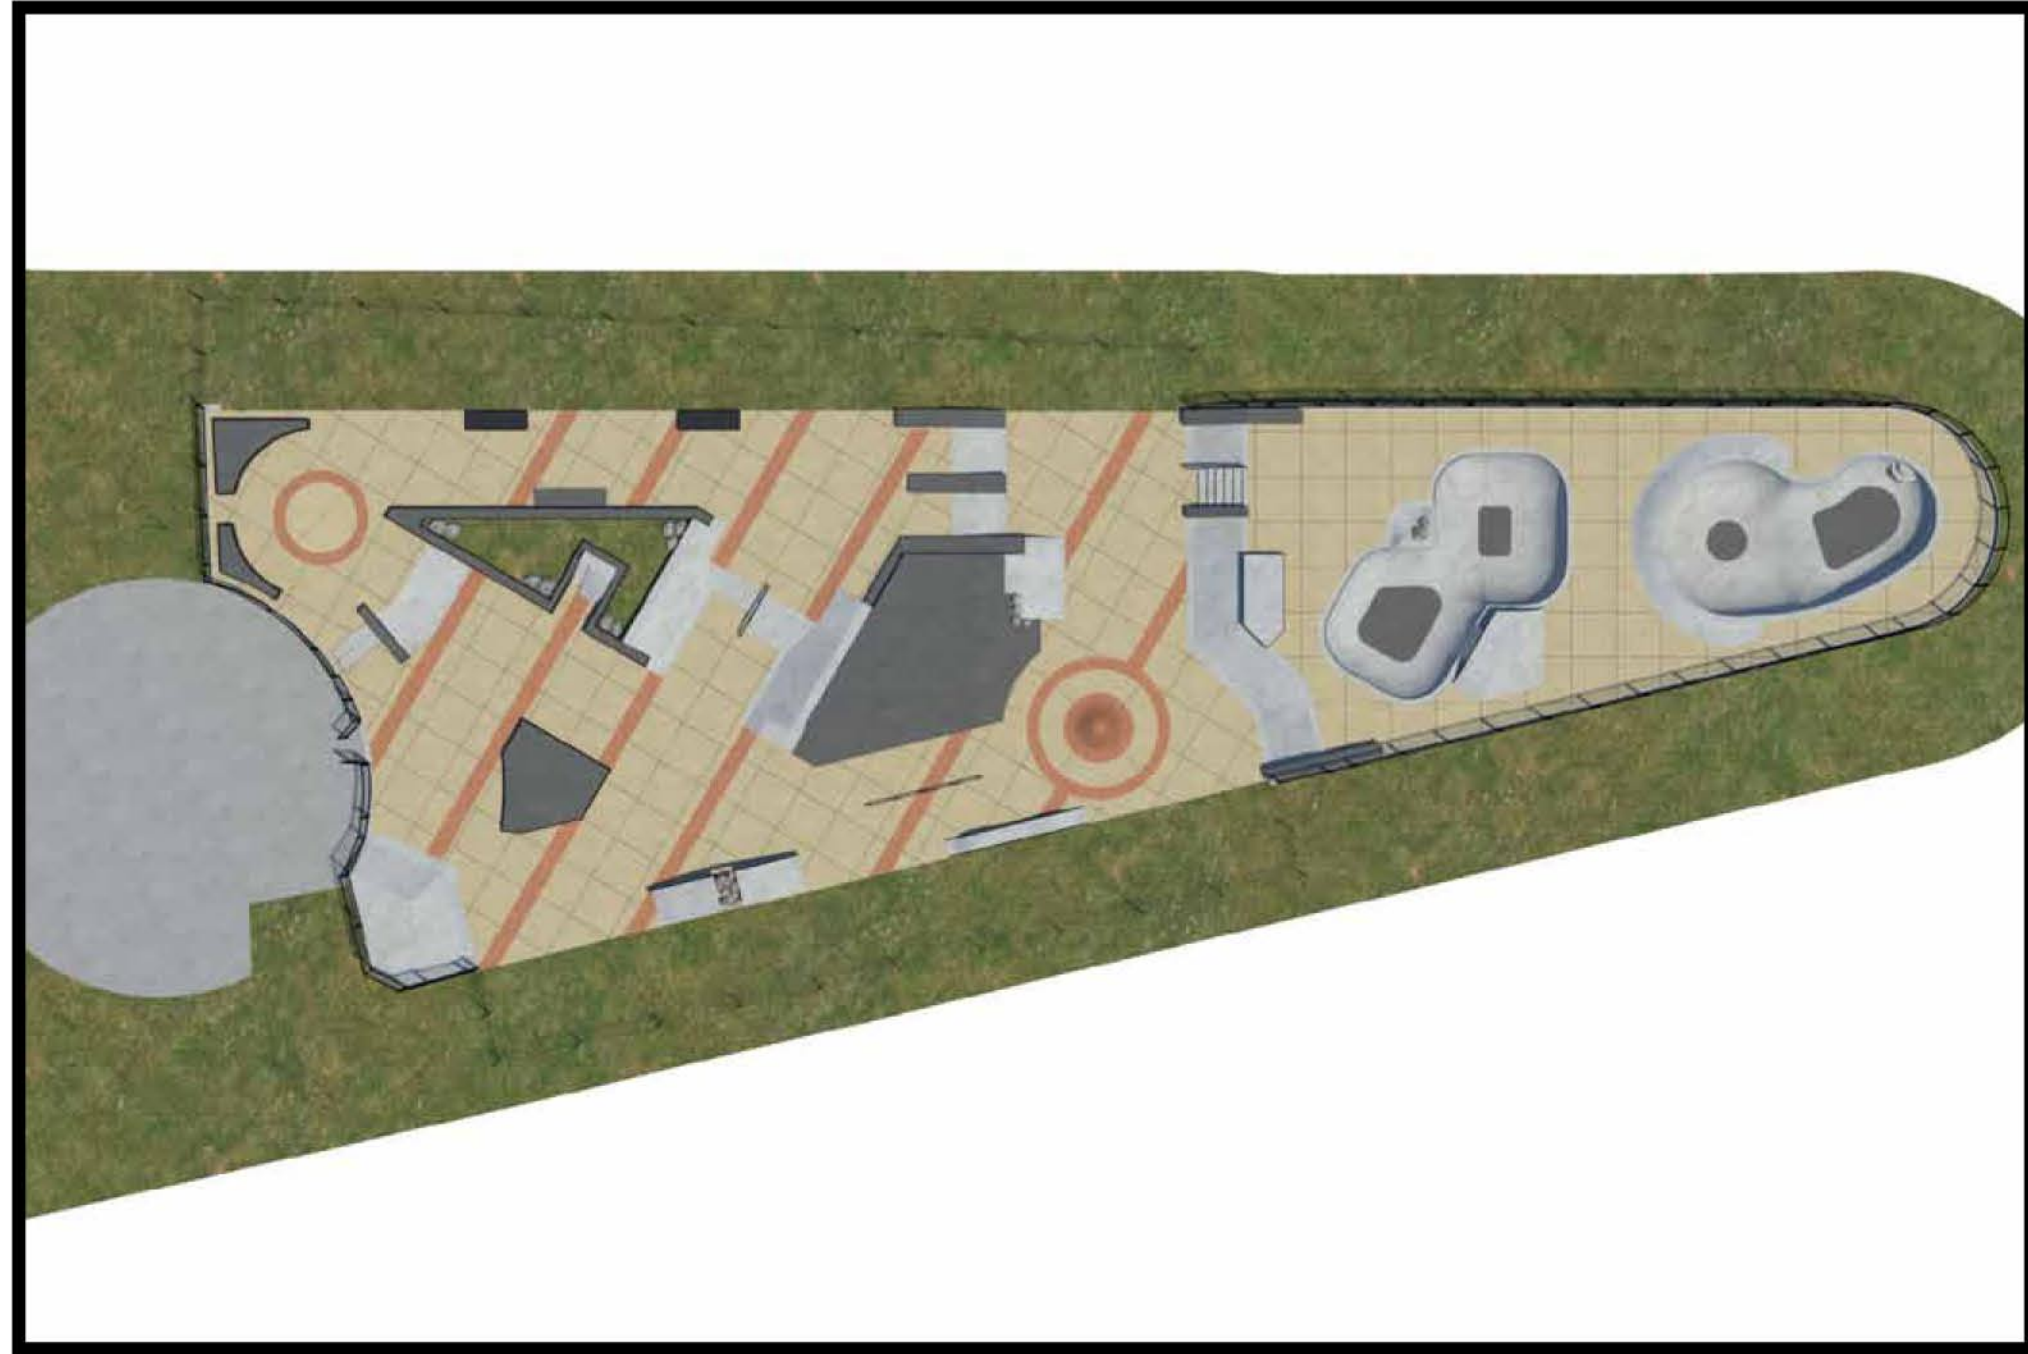

MADISON CENTRAL PARK SKATE PLAZA CITY OF MADISON, WI 3D RENDERINGS

PLAN VIEW RENDER

3D RENDER #1

3D RENDER #2

3D RENDER #3

3D RENDER #4

3D RENDER #5

9179 Aero Drive | San Diego CA 92123-2411
226 Causeway Street | Boston, MA 02114
(ph) 858.633.4233 | (cell) 760.815.9335