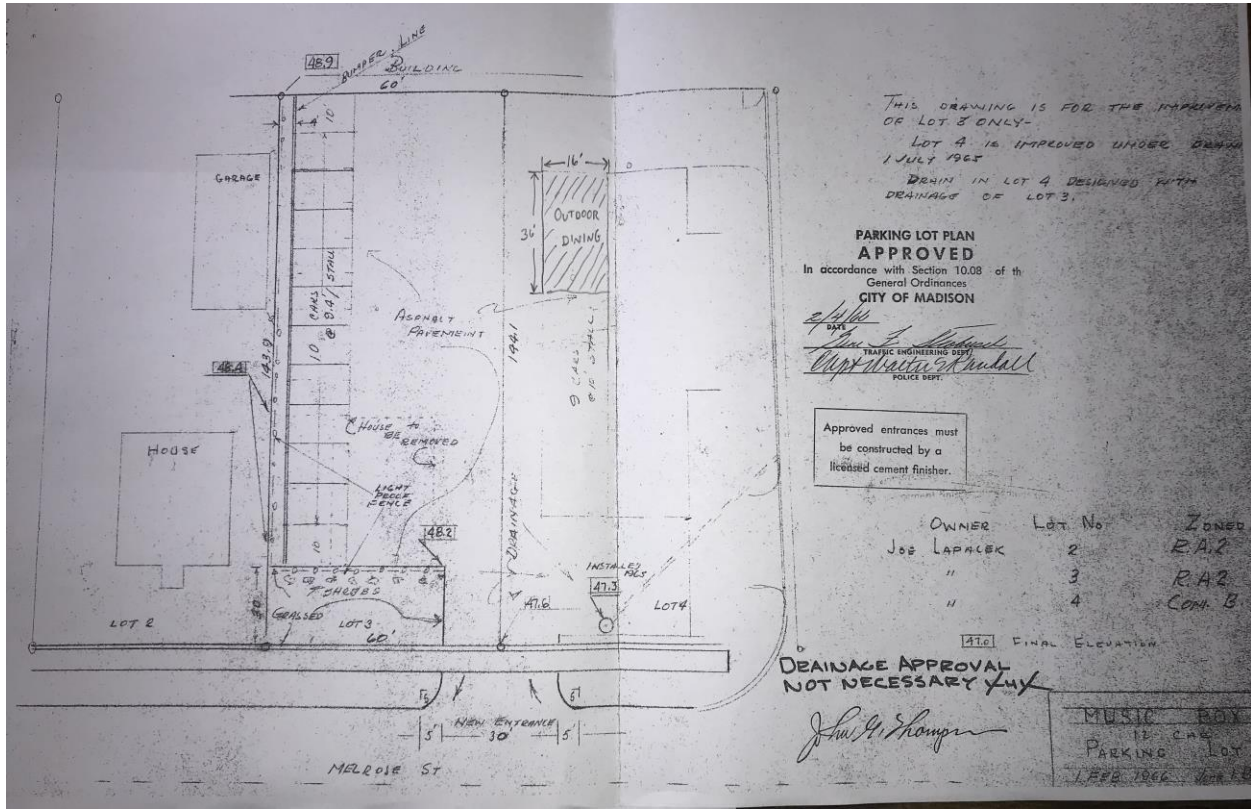

Outdoor Dining Area Plans: Villa Tap 2302 Packers Ave, Madison, WI 53704

OUTDOOR DINING AREA 2302 PACKERS AVE

Proposed Area and Privacy Fence