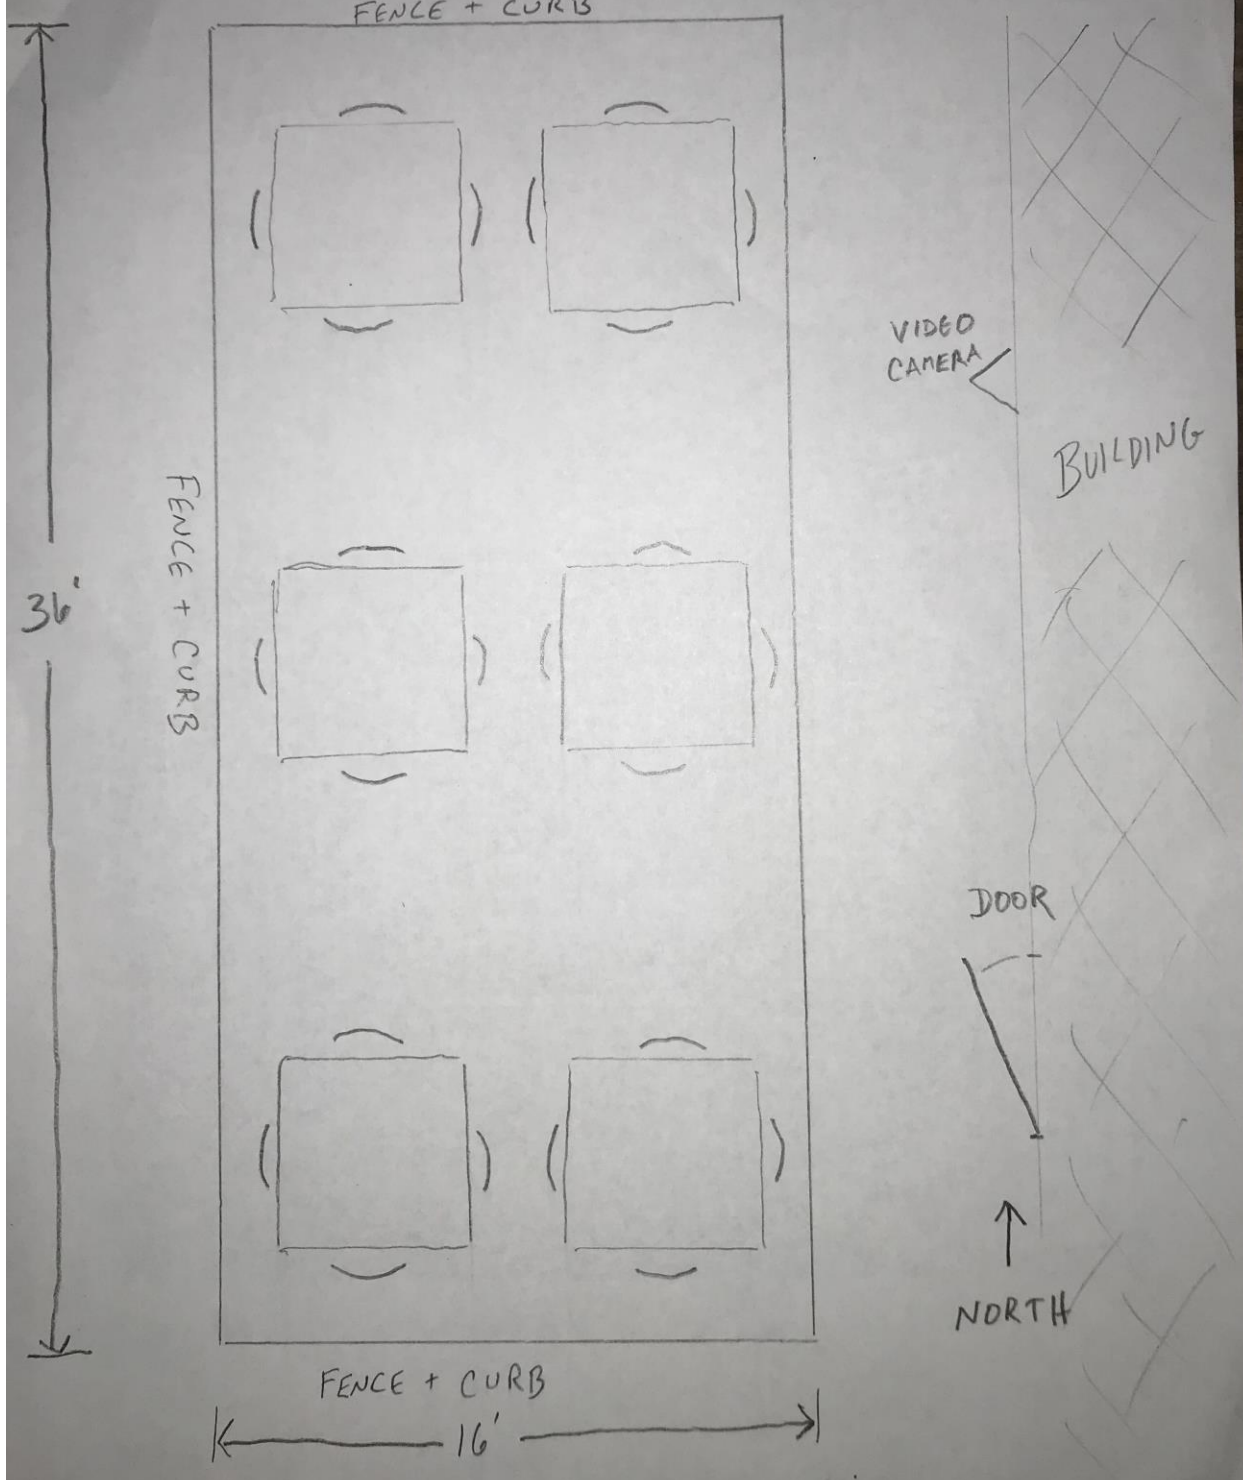

Outdoor Dining Area Plans: Villa Tap 2302 Packers Ave, Madison, WI 53704

OUTDOOR DINING AREA 2302 PACKERS AVE

Proposed Area and Privacy Fence