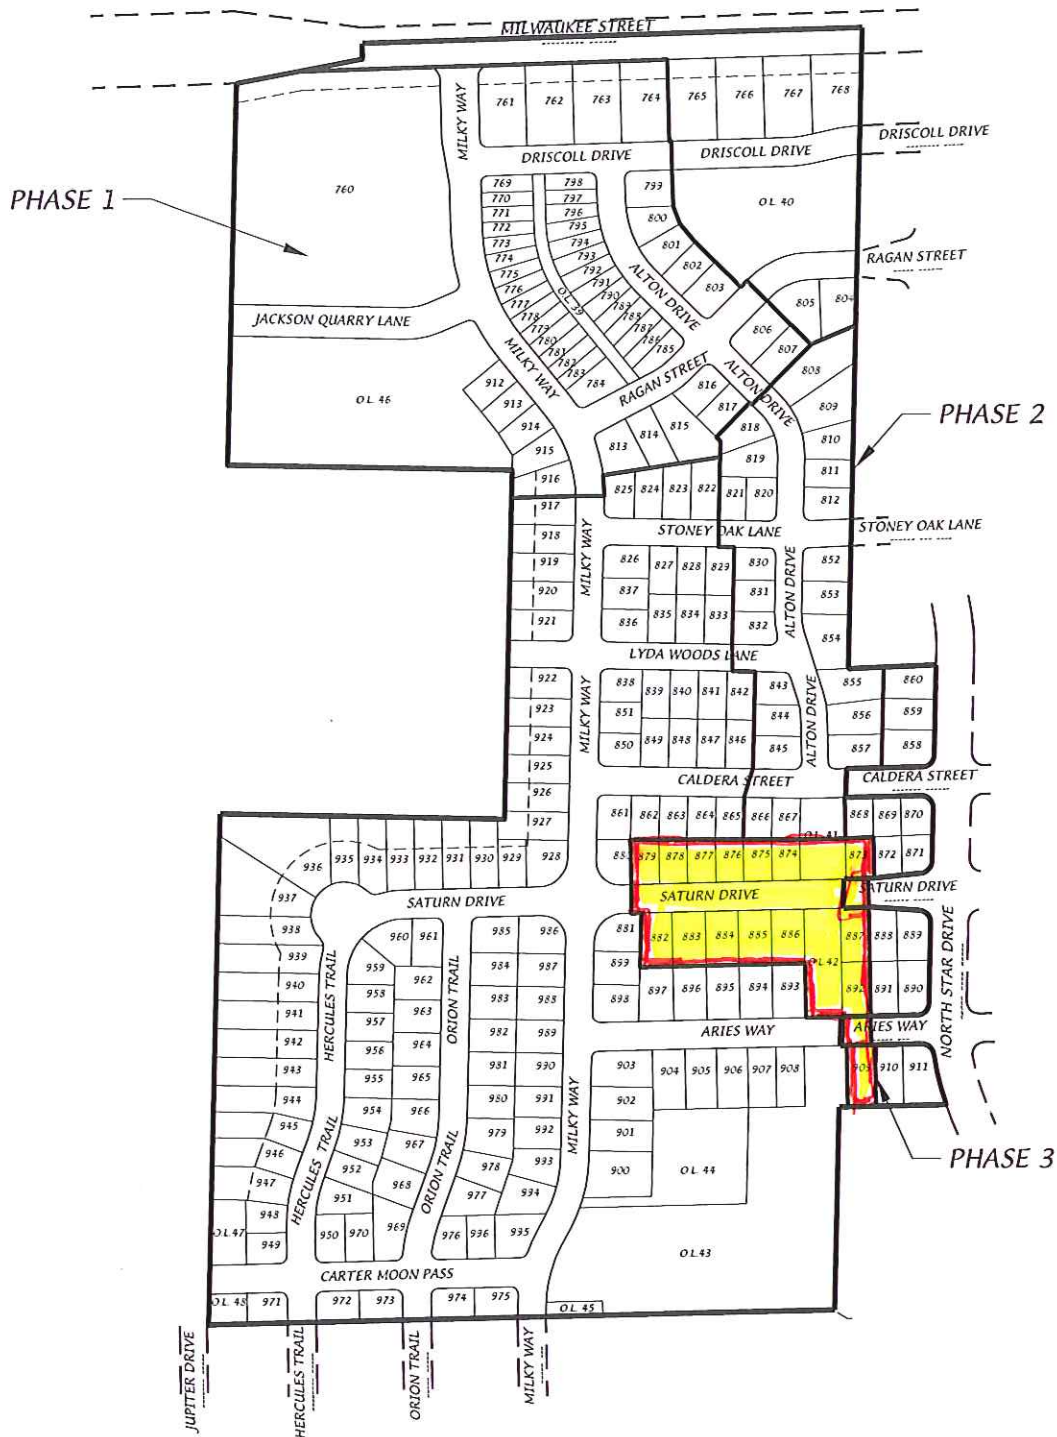

Grandview Commons North Addition- Phase Map

D'ONOFRIO KOTTKE AND ASSOCIATES, INC.

7530 Westward Way, Madison, WI 53717
 Phone: 608.833.7530 • Fax: 608.833.1089

YOUR NATURAL RESOURCE FOR LAND DEVELOPMENT

0 400

Scale 1" = 400'

DATE: 12-07-15

REV.:

F.N.: 12-07-105

DRAWN BY: NGO

U:/USER/1207105/DRAWINGS/Phase Map.DWG