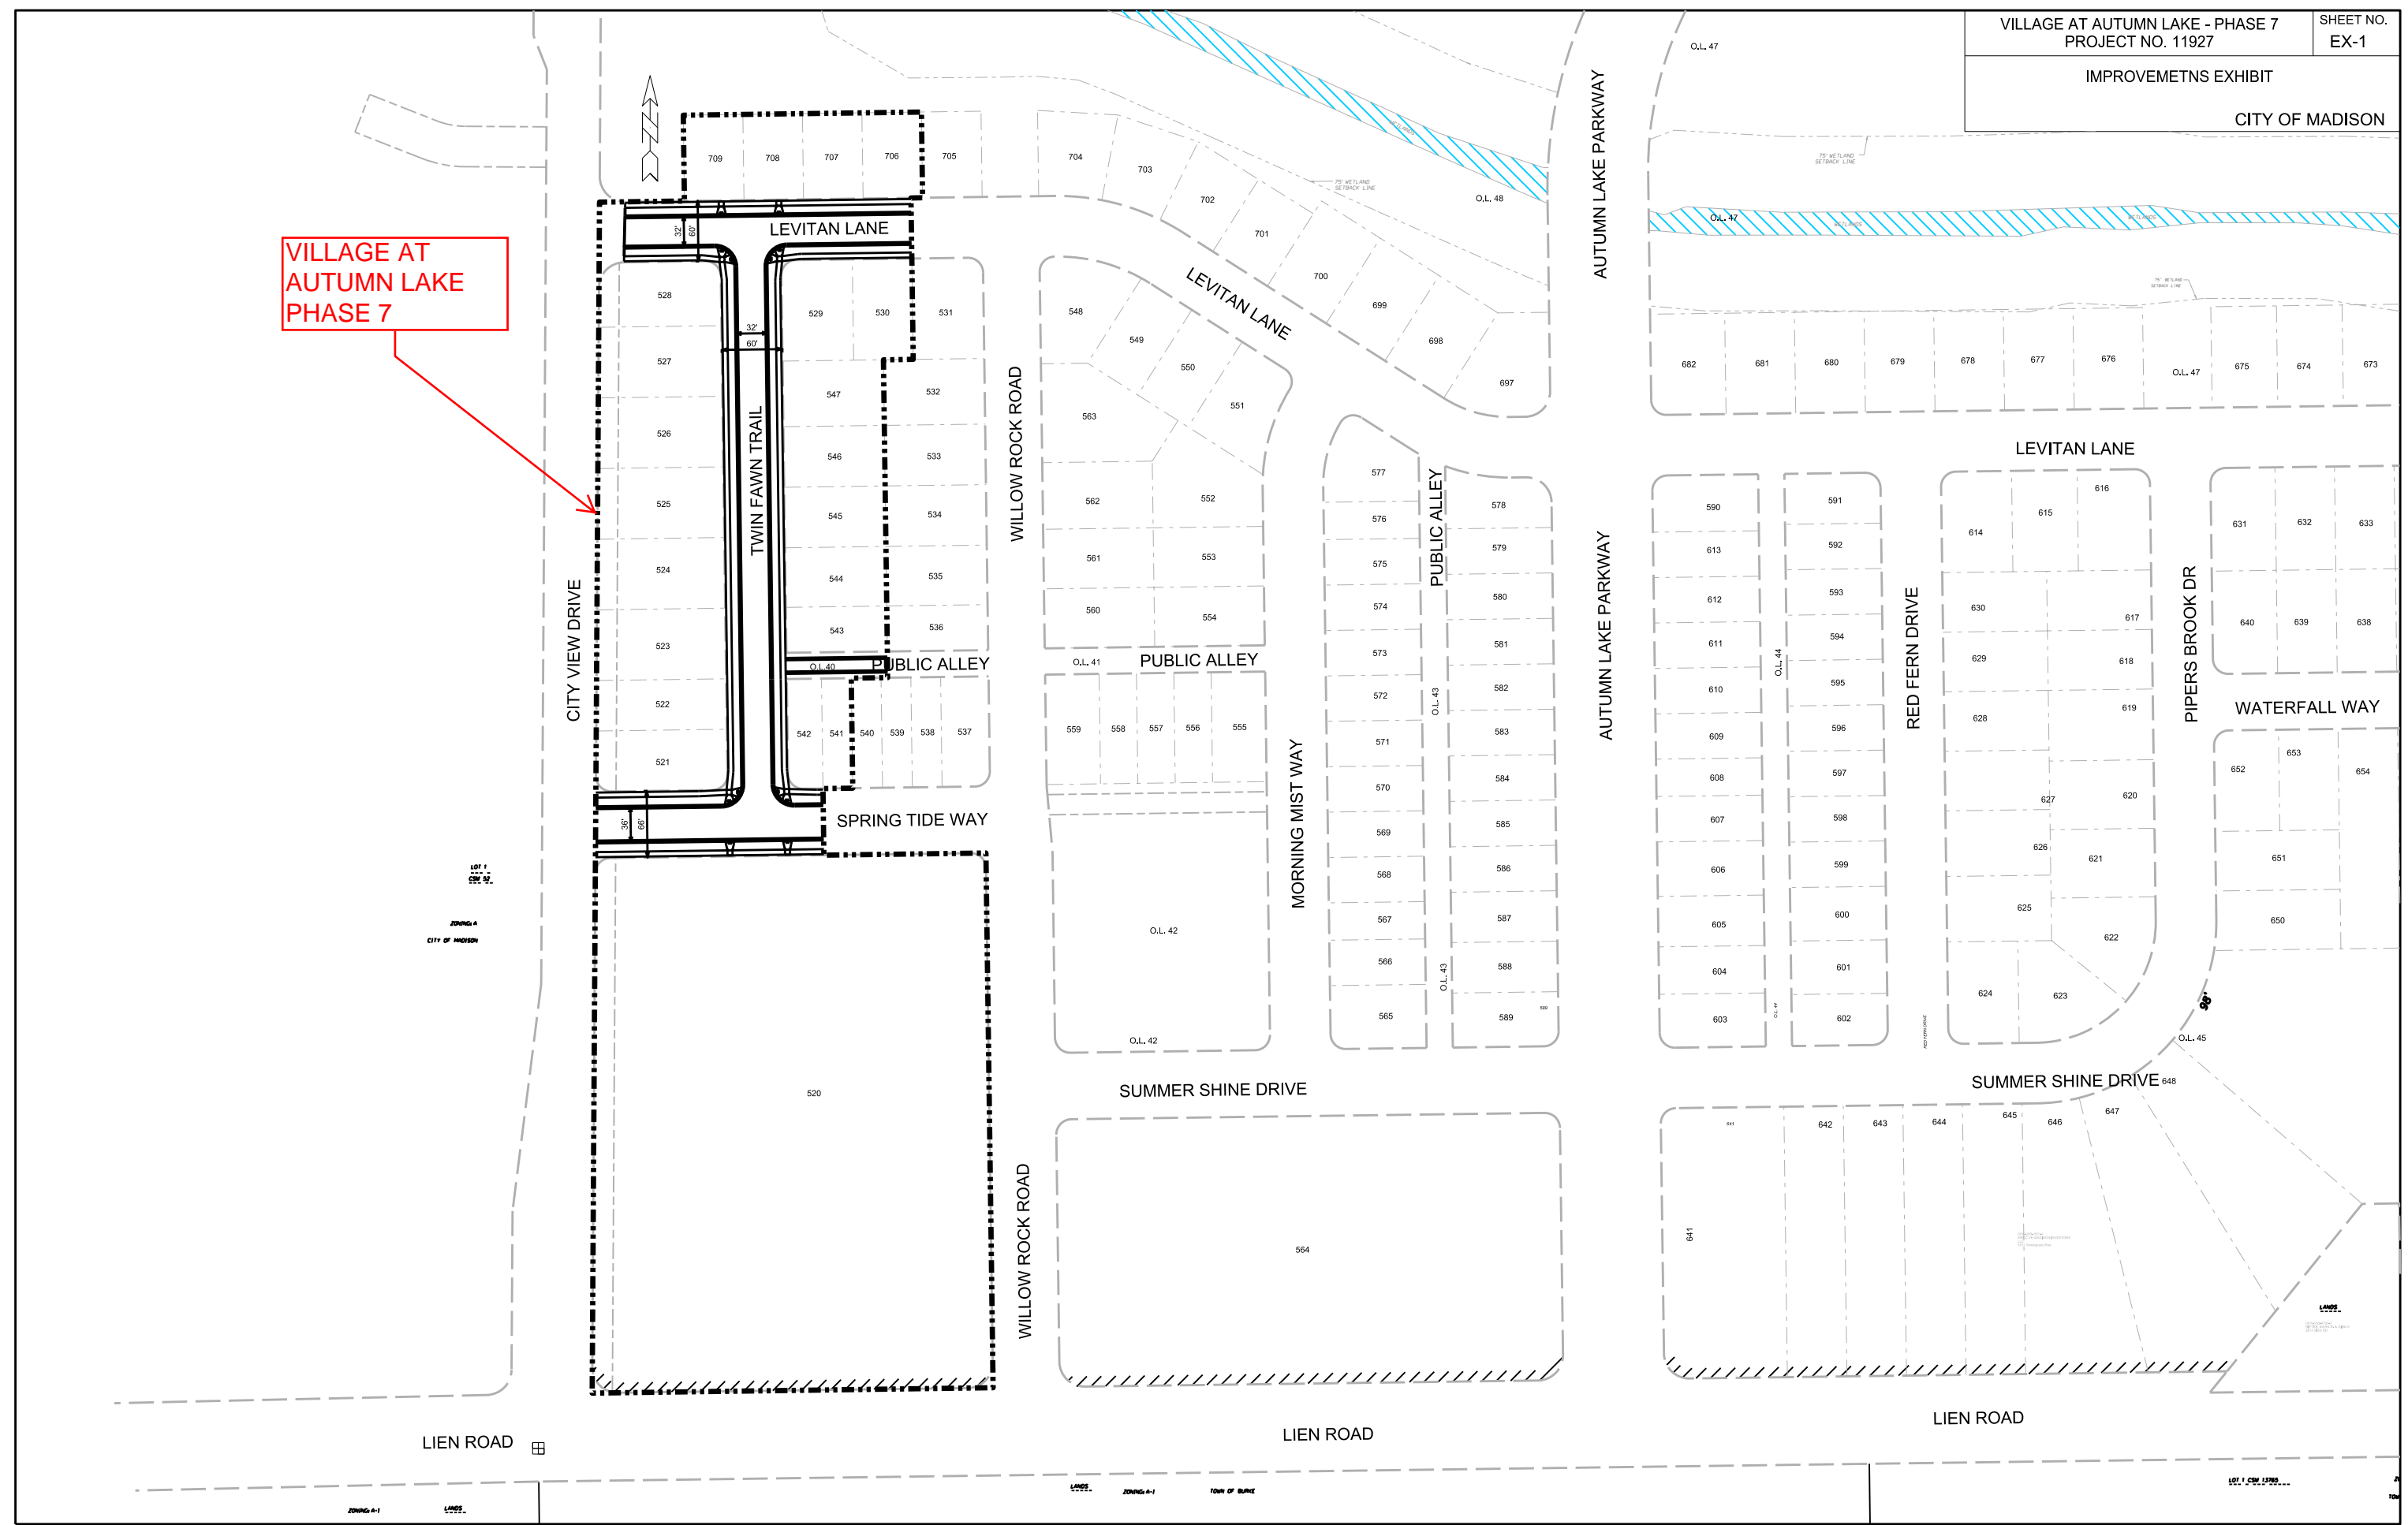

VILLAGE AT
 AUTUMN LAKE
 PHASE 7

ORIGINATOR: CITY OF MADISON, STREETS DIVISION
 REV. DATE: _____
 PLOT SCALE: _____