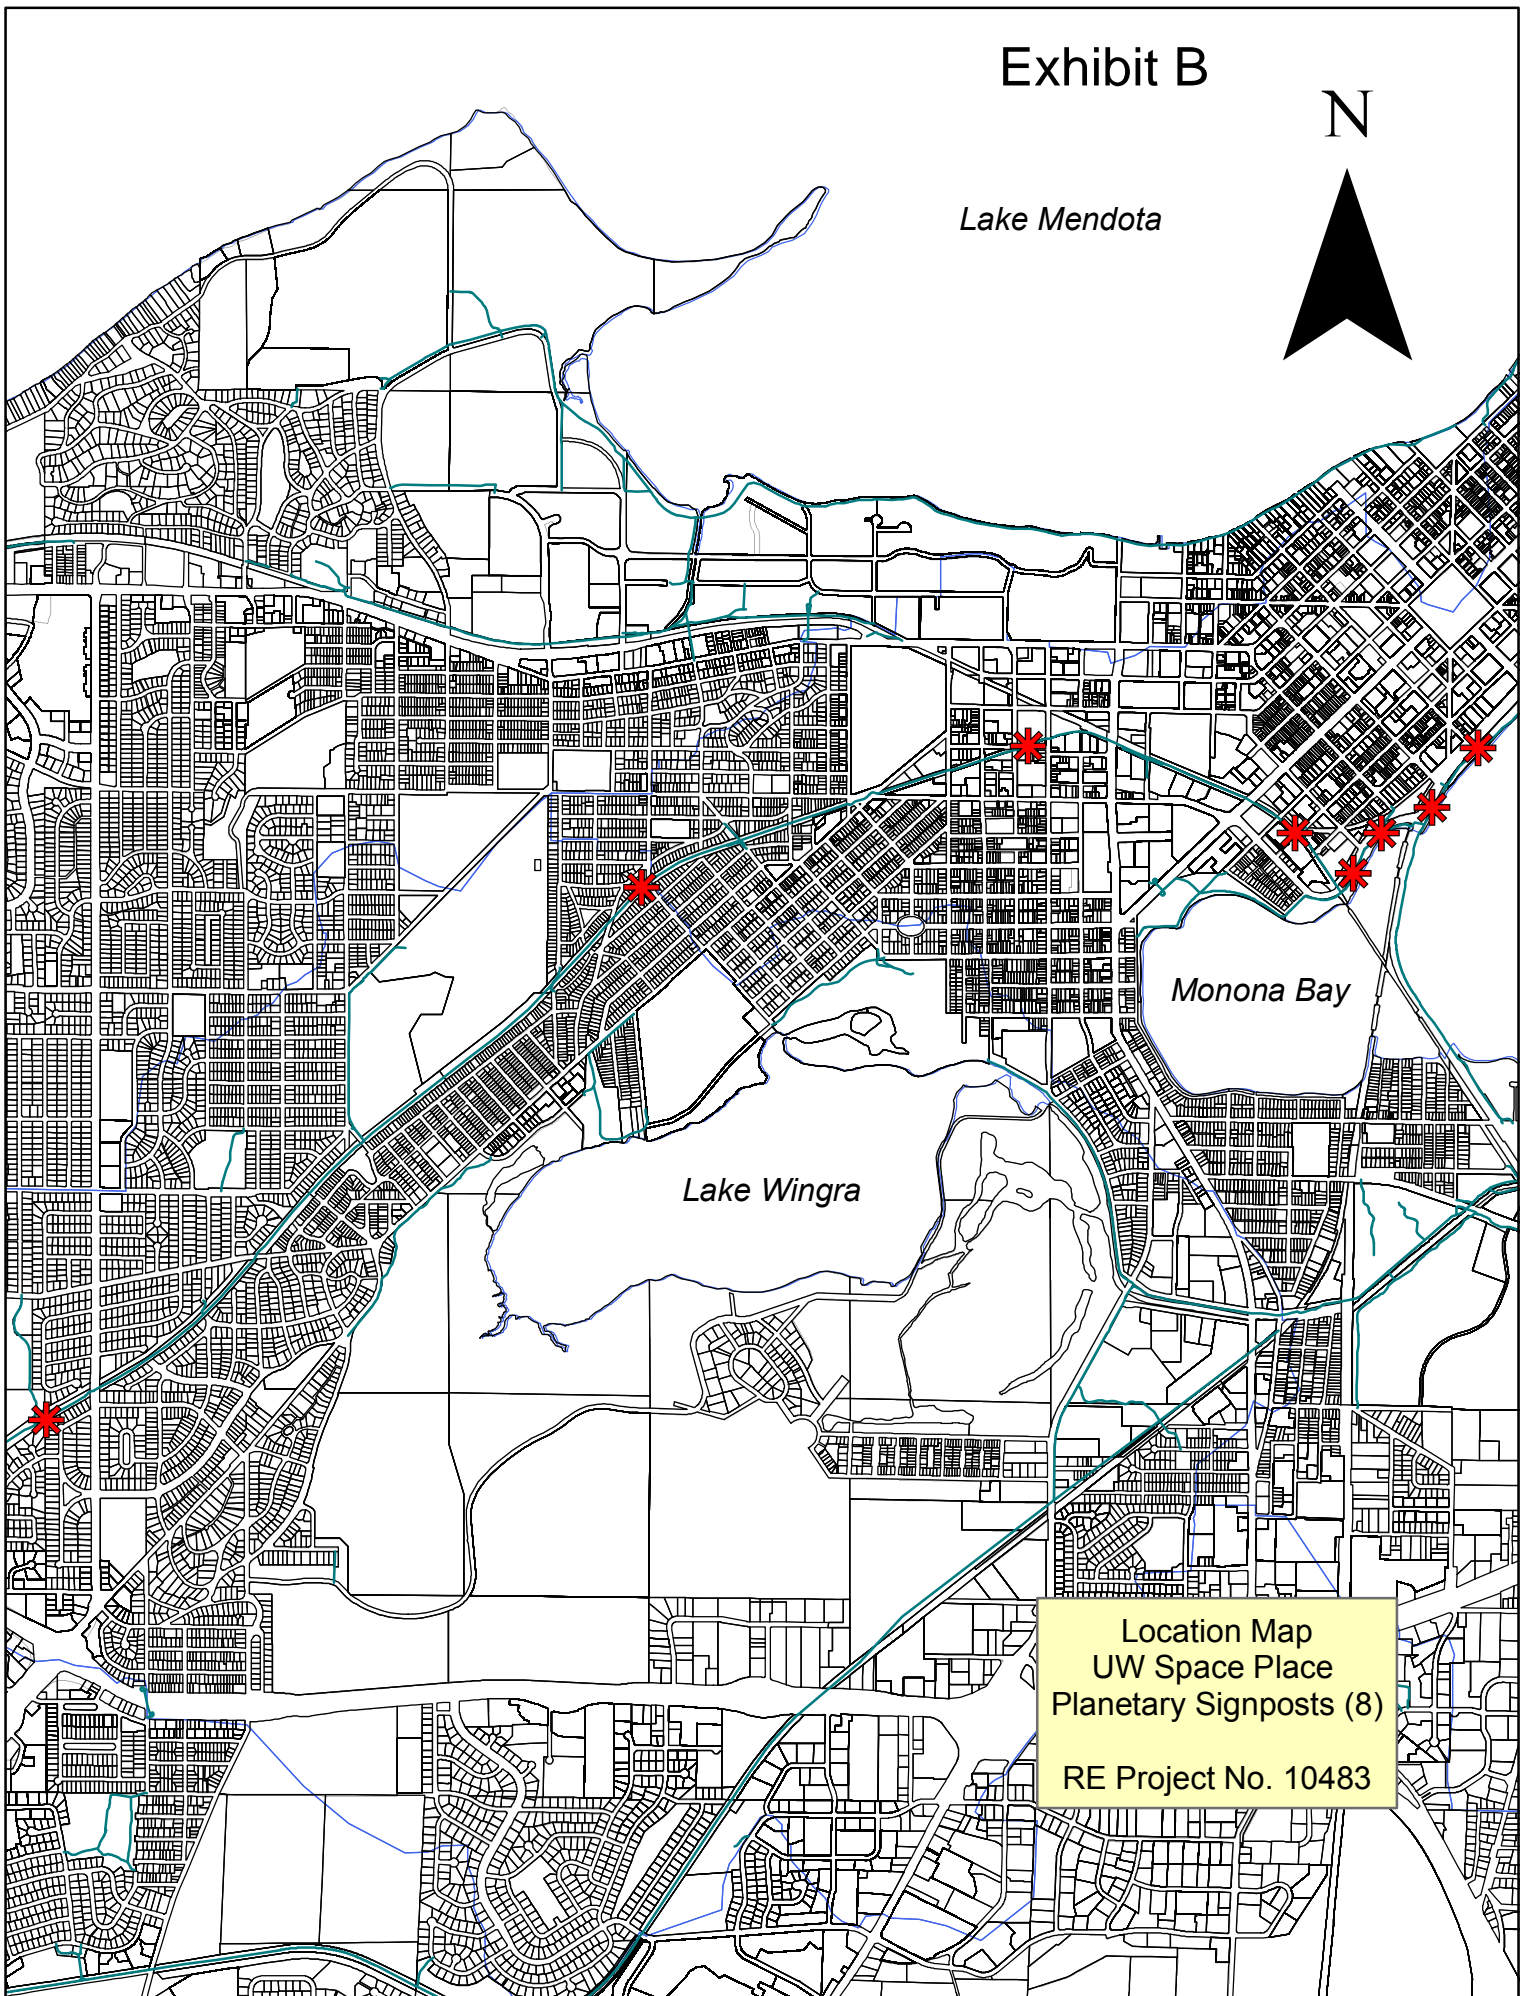

Exhibit B

N

Lake Mendota

Monona Bay

Lake Wingra

Location Map
UW Space Place
Planetary Signposts (8)
RE Project No. 10483