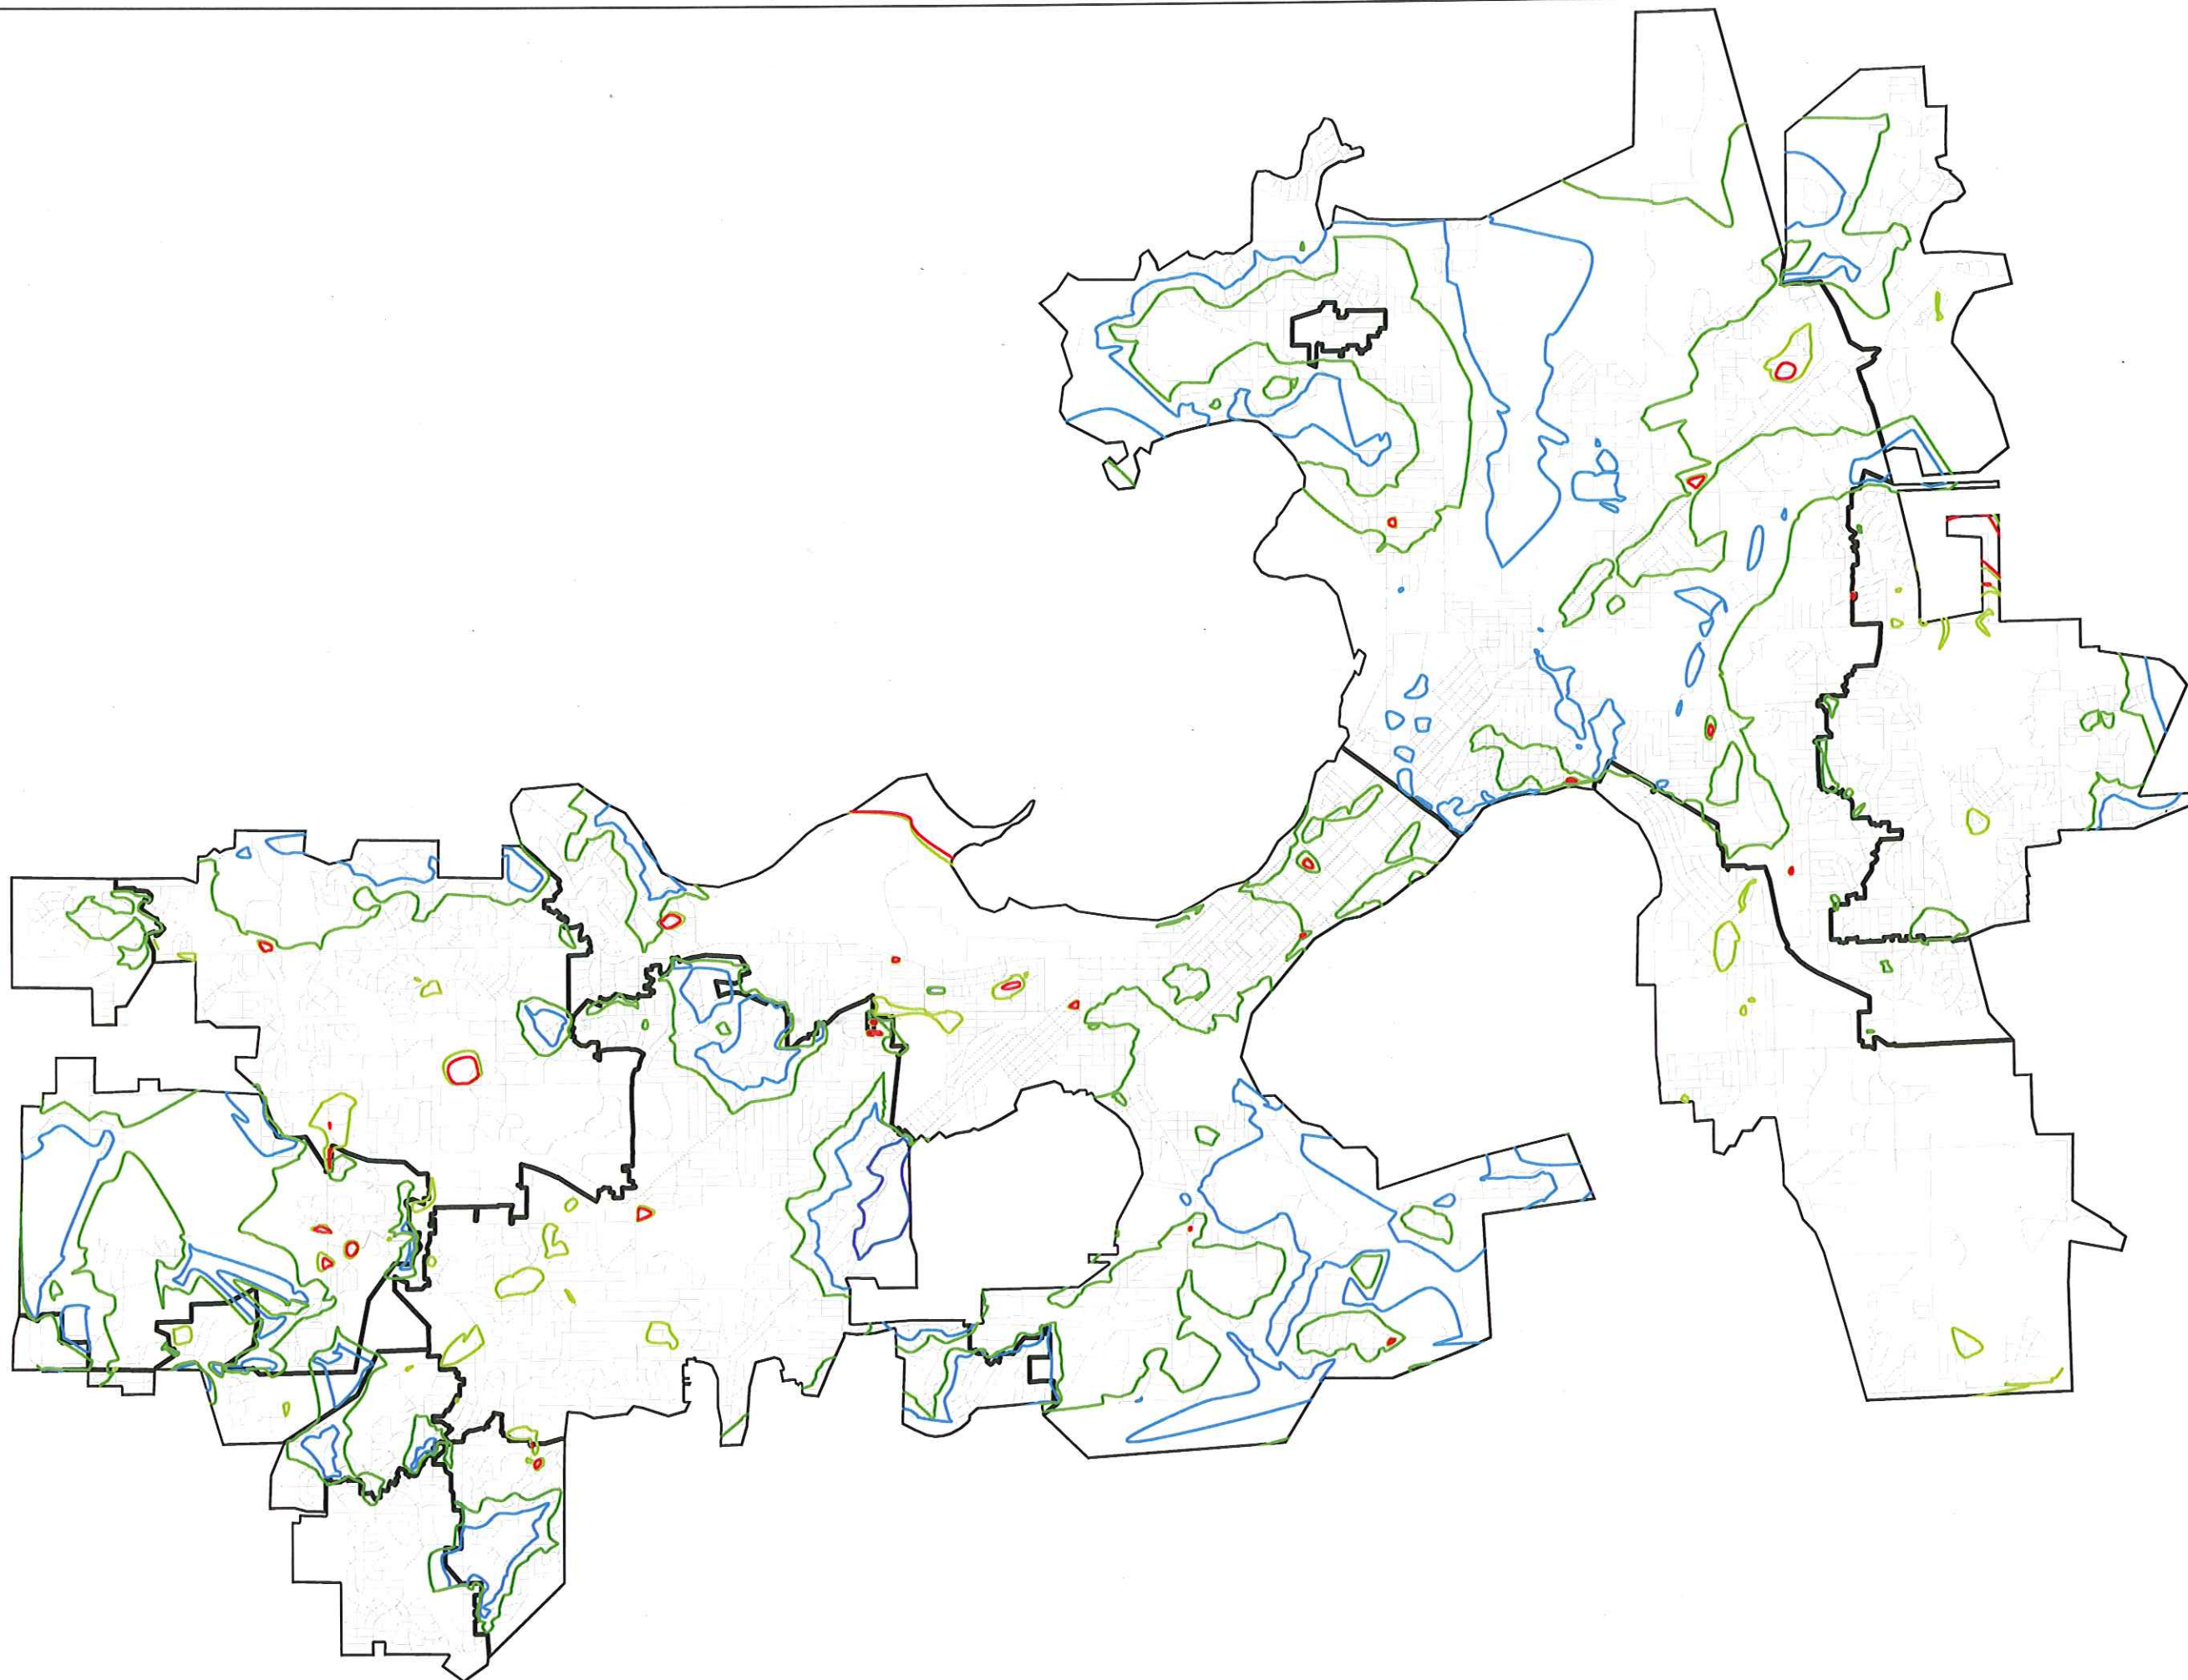

System Pressure

Legend

Water Mains

Pressure Zone

System Pressure (PSI)

- 40
- 50
- 90
- 100
- 125

Miles

1:74,000