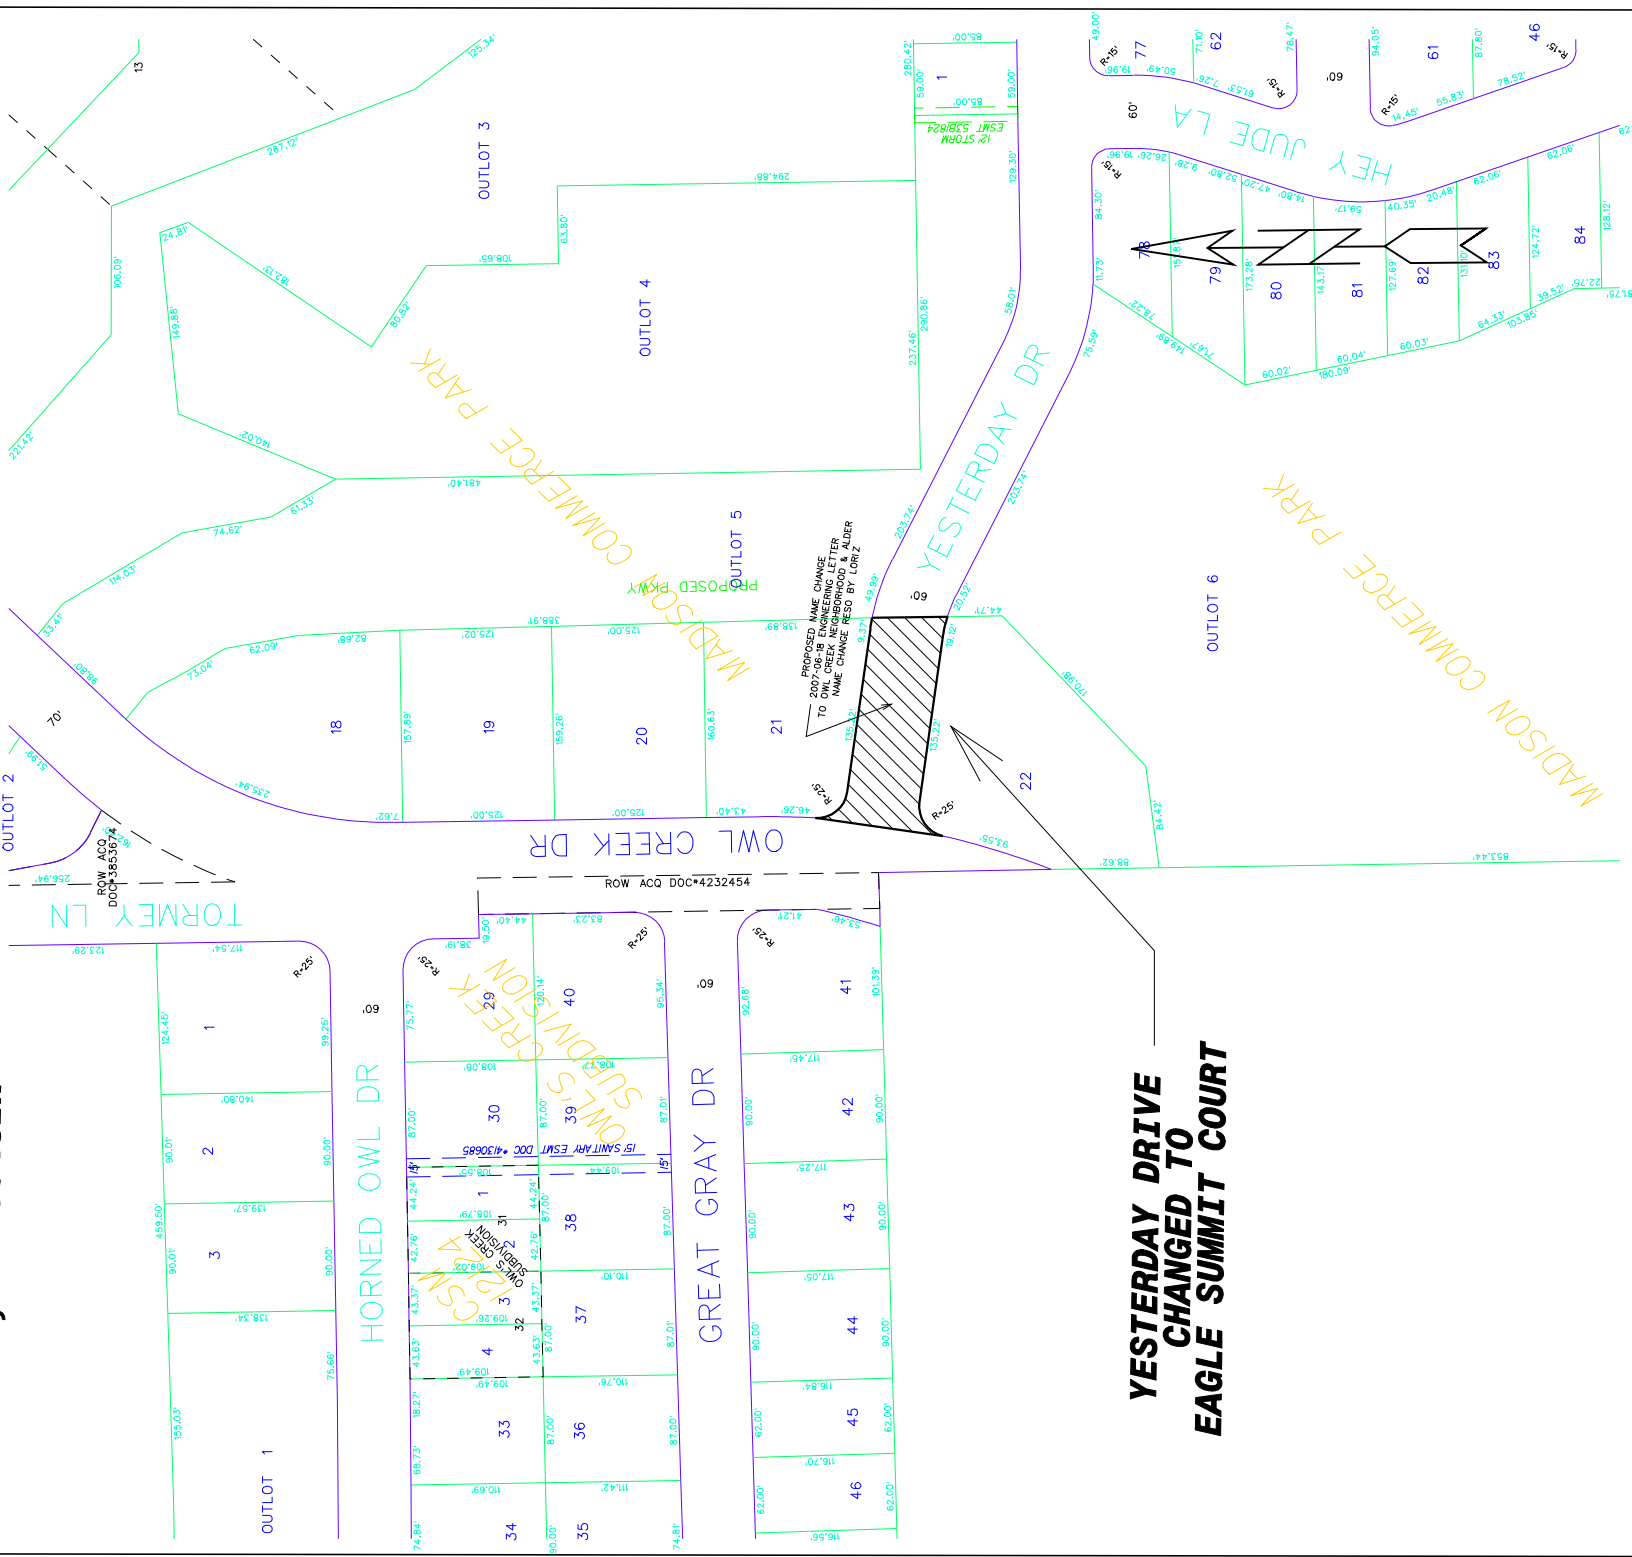

# STREET NAME CHANGE

EXHIBIT "A"

## YESTERDAY DRIVE TO EAGLE SUMMIT COURT

DEPARTMENT OF PUBLIC WORKS  
CITY ENGINEERING DIVISION  
MADISON, WISCONSIN

**YESTERDAY DRIVE  
CHANGED TO  
EAGLE SUMMIT COURT**