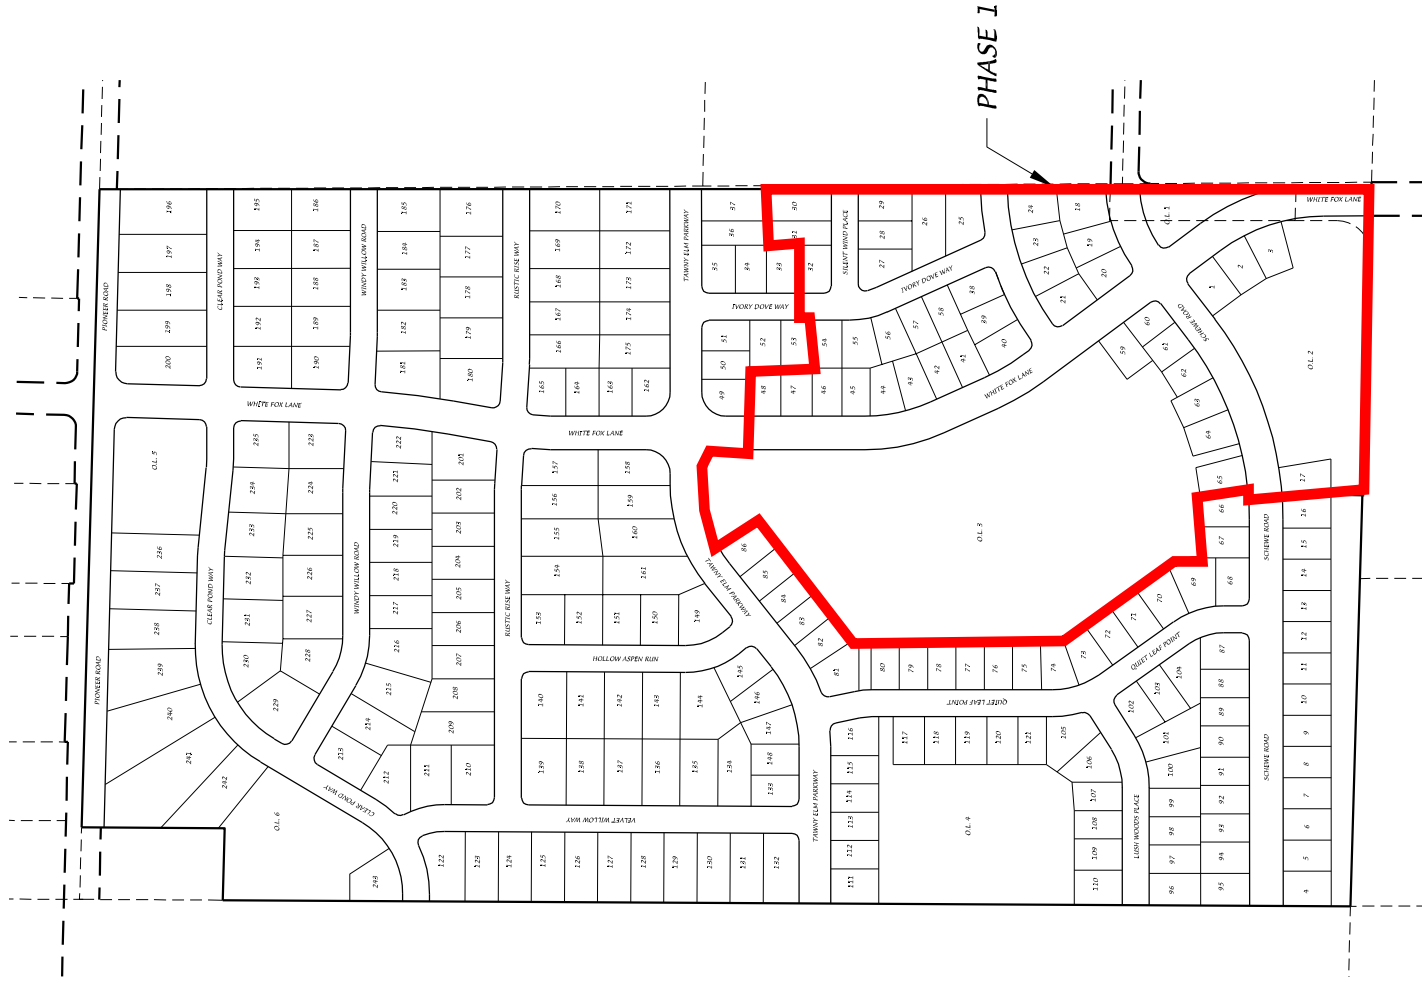

Eagle Trace Phase Map

D'ONOFRIO KOTTKE AND ASSOCIATES, INC.
7530 Westward Way, Madison, WI 53717
Phone: 608.833.7530 • Fax: 608.833.1089
YOUR NATURAL RESOURCE FOR LAND DEVELOPMENT

DATE: 04-23-18
F.N.: 17-05-145
REV.

DRAWN BY: