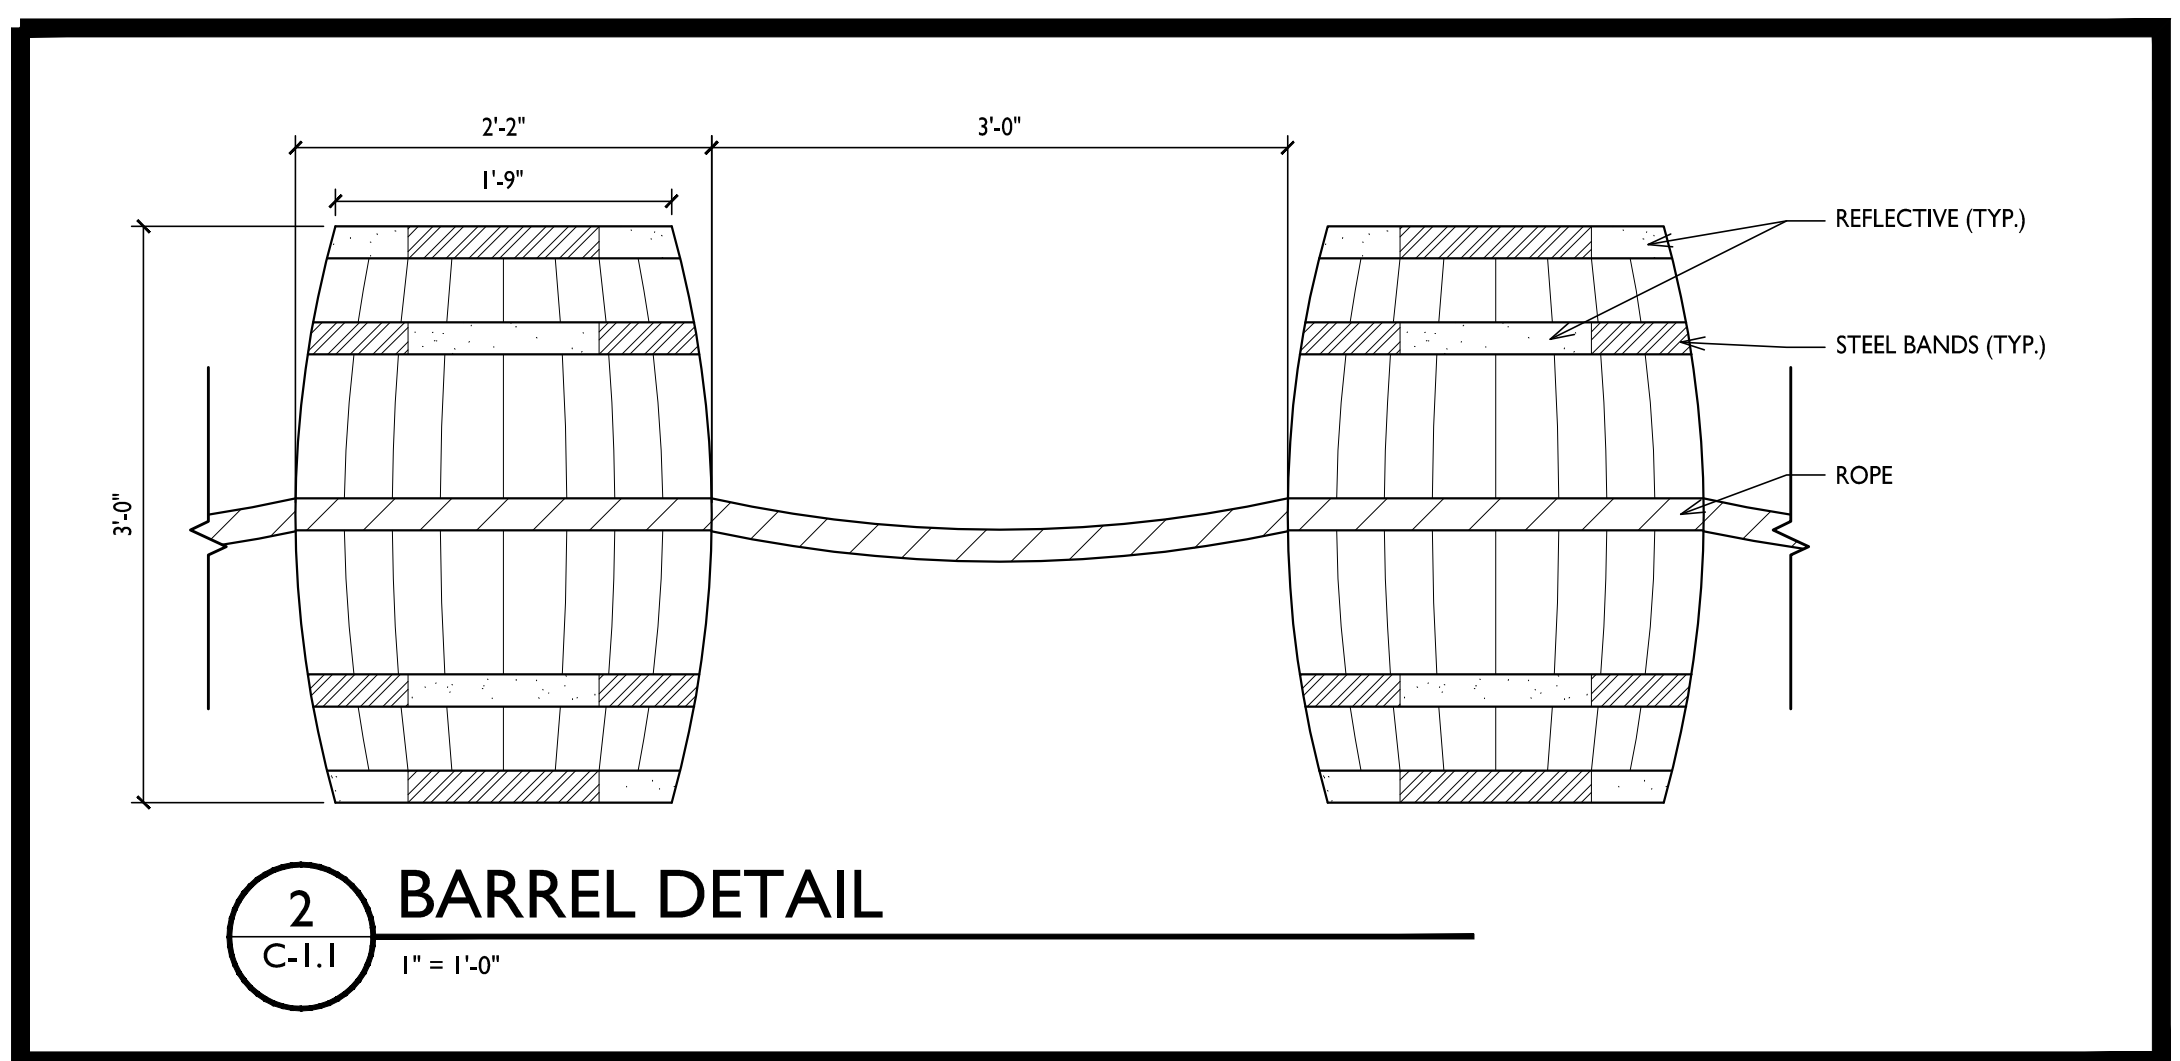

ISSUED
Issued for Review - November 8, 2022

PROJECT TITLE
ESSEN HAUS
Redevelopment

508 E Wilson St
Madison, Wisconsin
SHEET TITLE
Seasonal Summer
Layout

SHEET NUMBER

C-1.1

PROJECT NO. **2028**
© Knothe & Bruce Architects, LLC

1 SEASONAL SUMMER LAYOUT
C-1.1 1/16" = 1'-0"