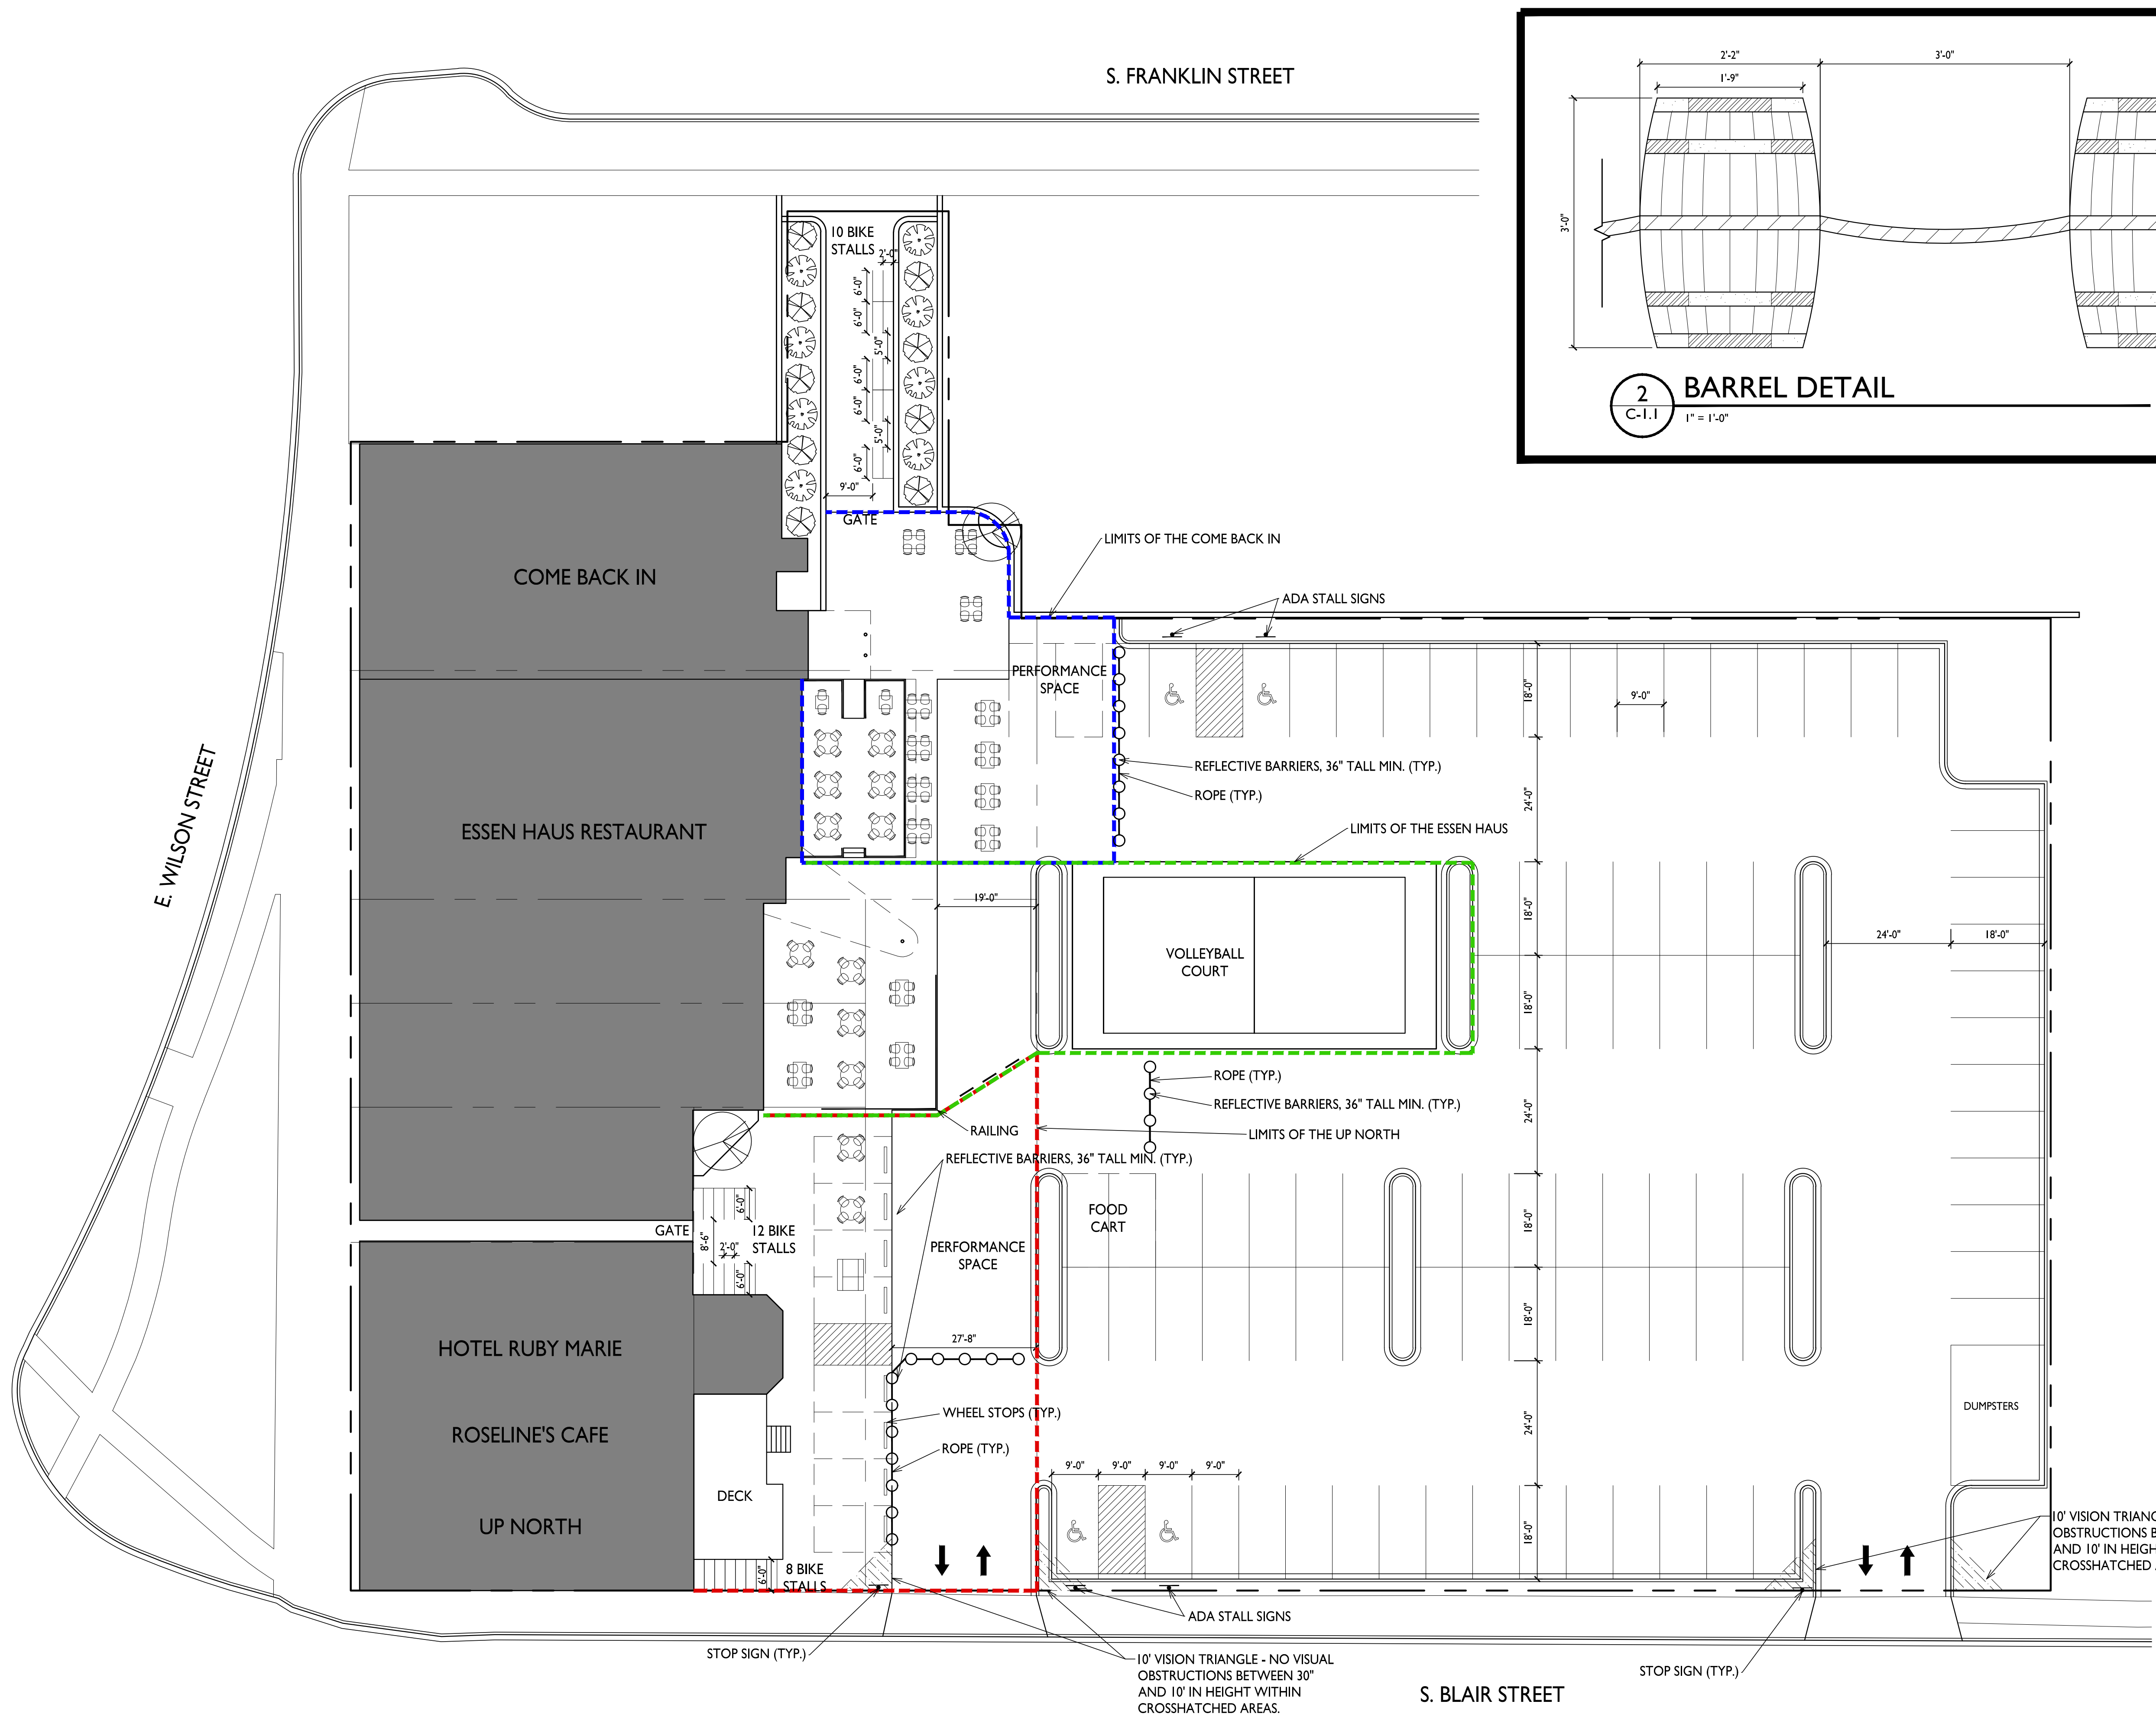

SHEET NUMBER

**C-1.1**

PROJECT NO. **2028**  
© Knothe & Bruce Architects, LLC

**I** EVENT PLAN LAYOUT  
C-1.1 1/16" = 1'-0"

ISSUED  
 Issued for Review - November 8, 2022

PROJECT TITLE  
**ESSEN HAUS**  
 Redevelopment

508 E Wilson St  
 Madison, Wisconsin  
 SHEET TITLE  
**Seasonal Summer**  
 Layout

SHEET NUMBER

**C-1.1**

PROJECT NO. **2028**  
 © Knothe & Bruce Architects, LLC

**1 SEASONAL SUMMER LAYOUT**  
 C-1.1 1/16" = 1'-0"