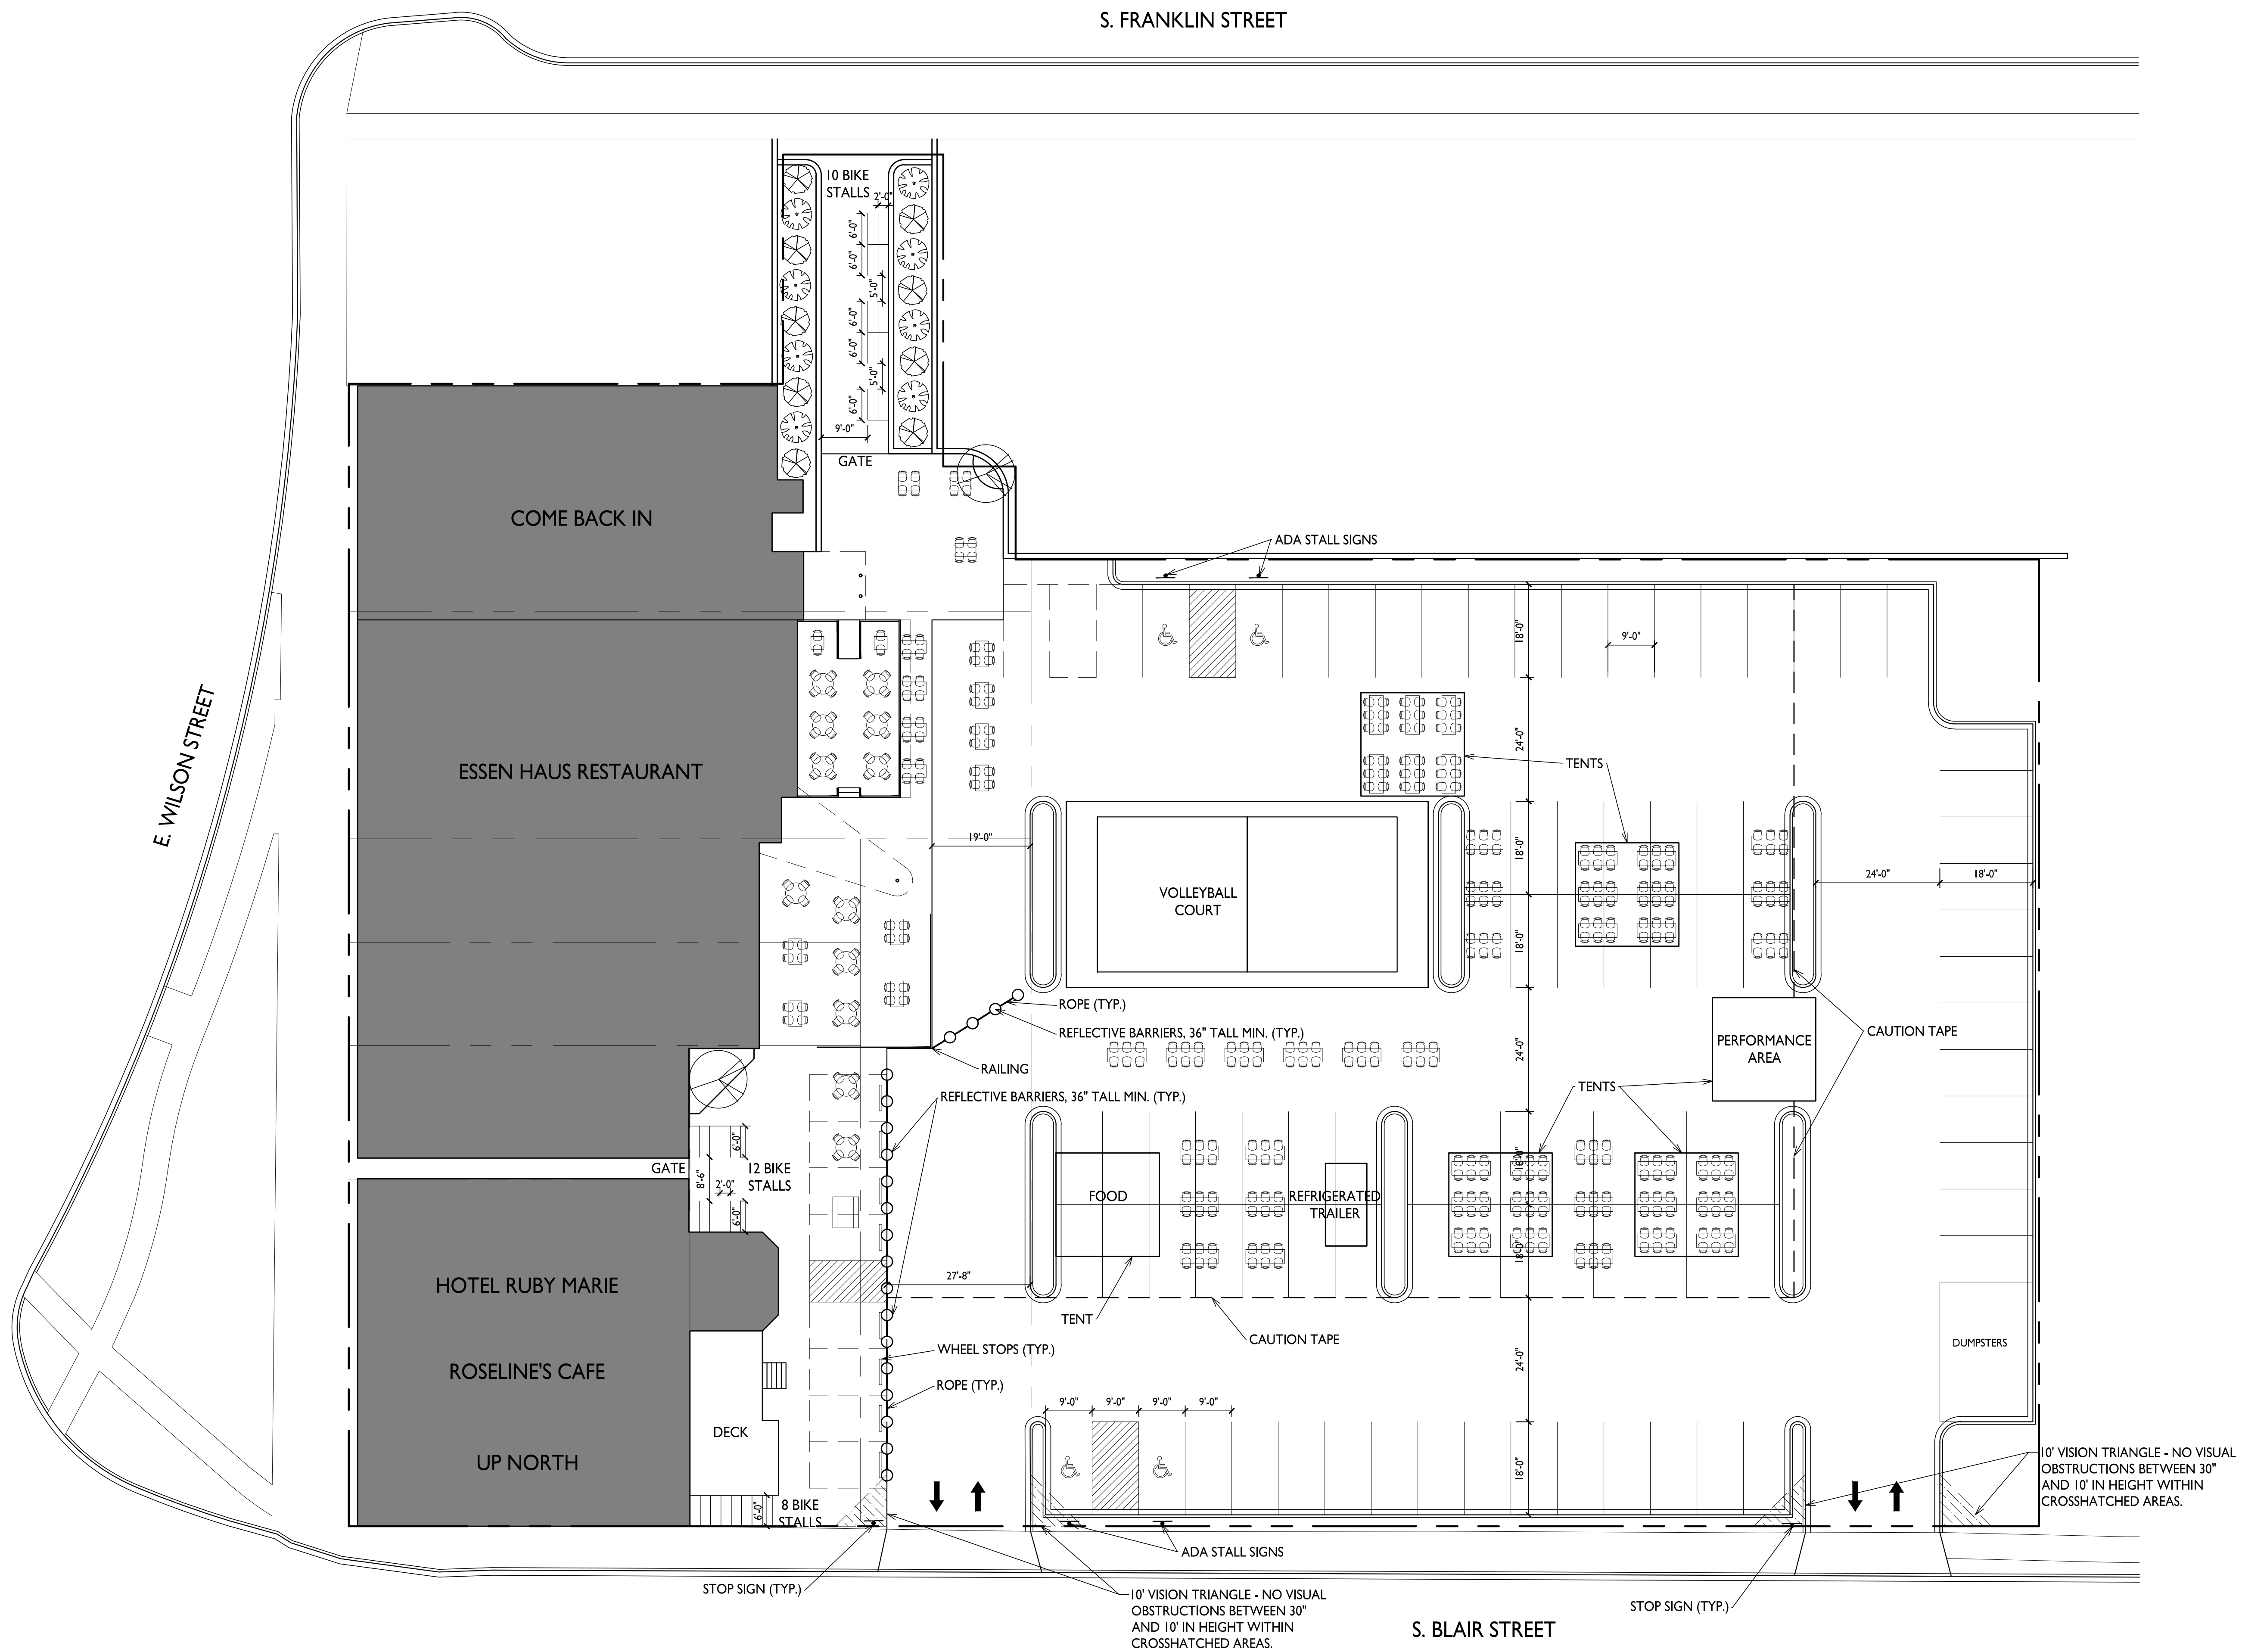

SHEET NUMBER

**C-1.1**

PROJECT NO. **2028**  
© Knothe & Bruce Architects, LLC

**I** EVENT PLAN LAYOUT  
C-1.1 1/16" = 1'-0"

ISSUED  
 Issued for Review - November 8, 2022

PROJECT TITLE  
**ESSEN HAUS**  
 Redevelopment

508 E Wilson St  
 Madison, Wisconsin  
 SHEET TITLE  
**Seasonal Summer**  
 Layout

SHEET NUMBER

**C-1.1**

PROJECT NO. **2028**  
 © Knothe & Bruce Architects, LLC

**1 SEASONAL SUMMER LAYOUT**  
 C-1.1 1/16" = 1'-0"