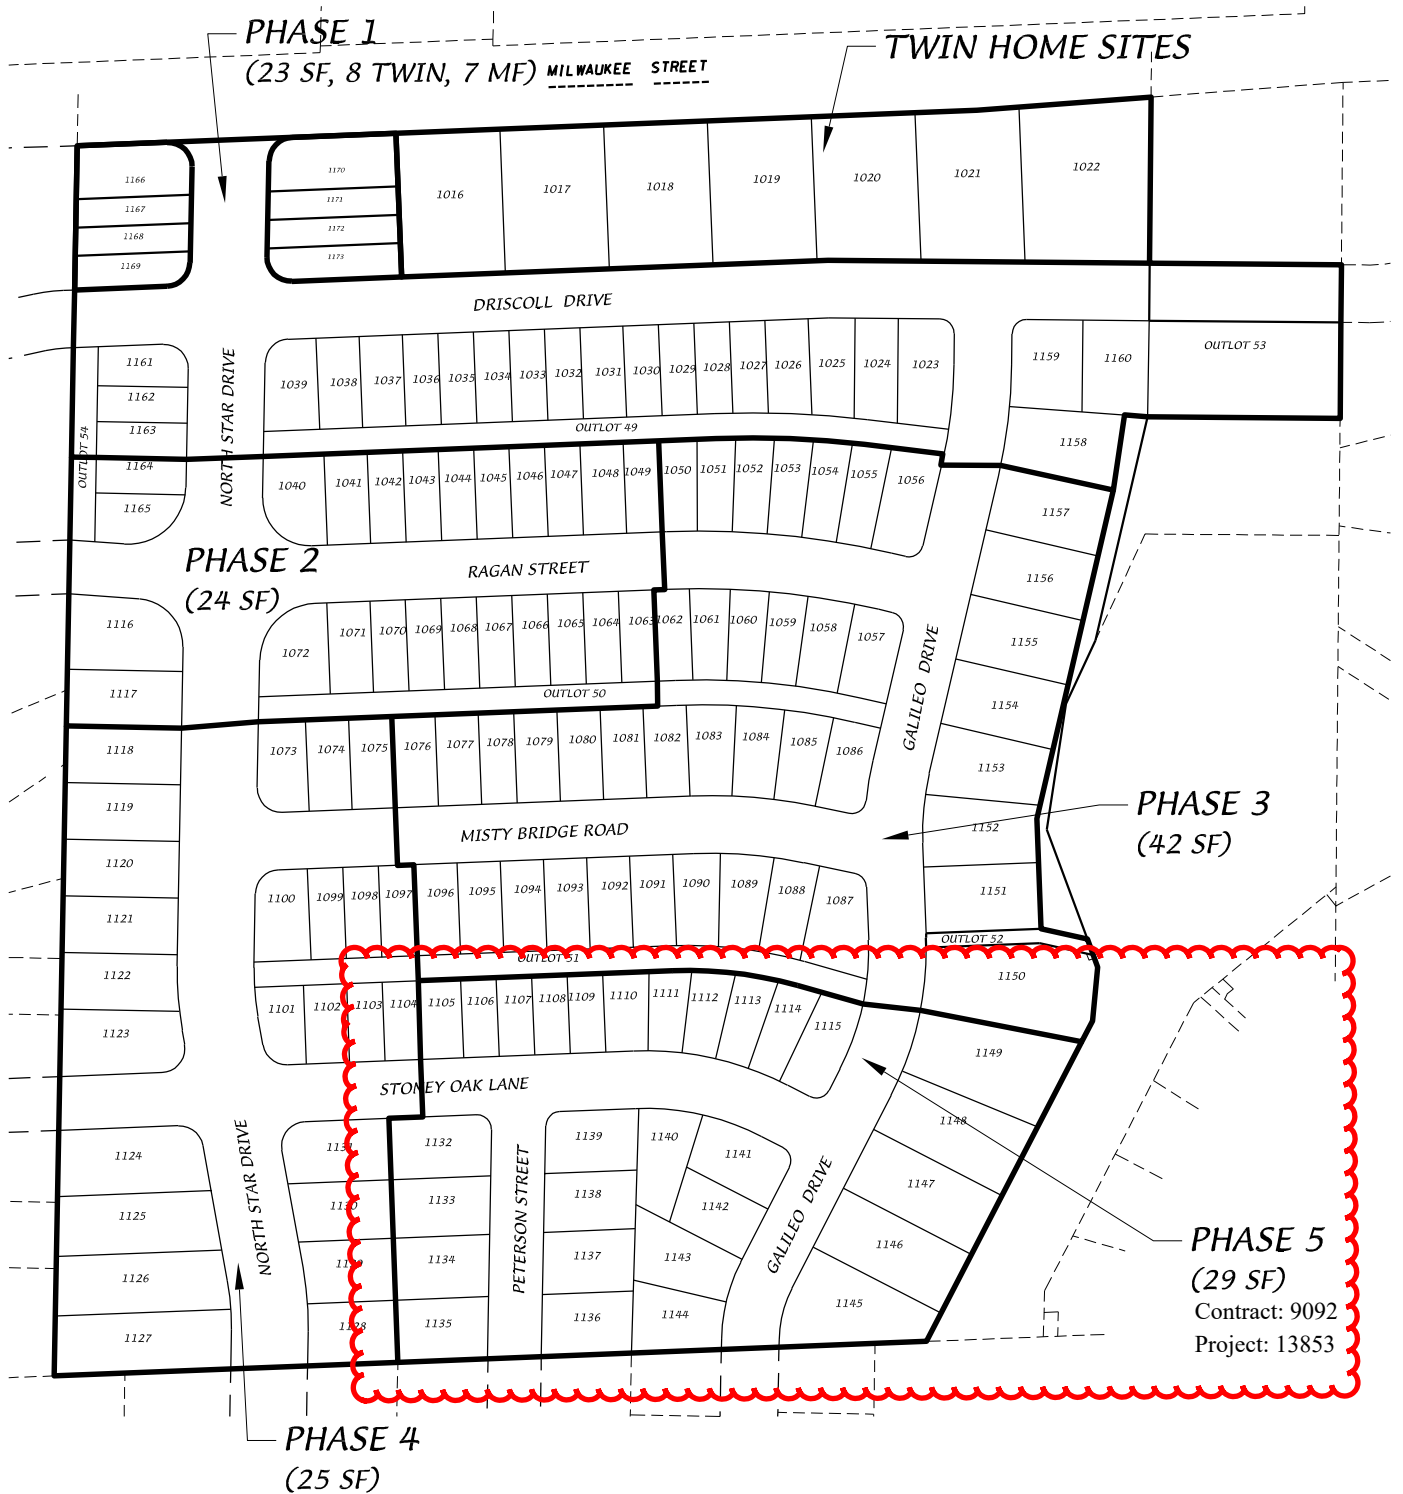

Note: Northeast Addition to Grandview Commons

City of Madison, WI - GIS/Mapping data

Printed By: enbls

Disclaimer: The City makes no representation about the accuracy of these records and shall not be liable for any damages

Grandview Commons Northeast Addition - Phase Map

D'ONOFRIO KOTTKE AND ASSOCIATES, INC.
 7530 Westward Way, Madison, WI 53717
 Phone: 608.833.7530 • Fax: 608.833.1089
 YOUR NATURAL RESOURCE FOR LAND DEVELOPMENT

DATE: 07-28-21
 F.N.: 20-05-151
 REV.

DRAWN BY: ATF
 U:/USER/1707115/DRAWINGS/PHASE MAP.DWG

Northeast Addition to Grandview Commons
Phase 5
New street improvements
Public utilities

MARK	REVISION	DATE	BY

13853
MADISON, WI
9092