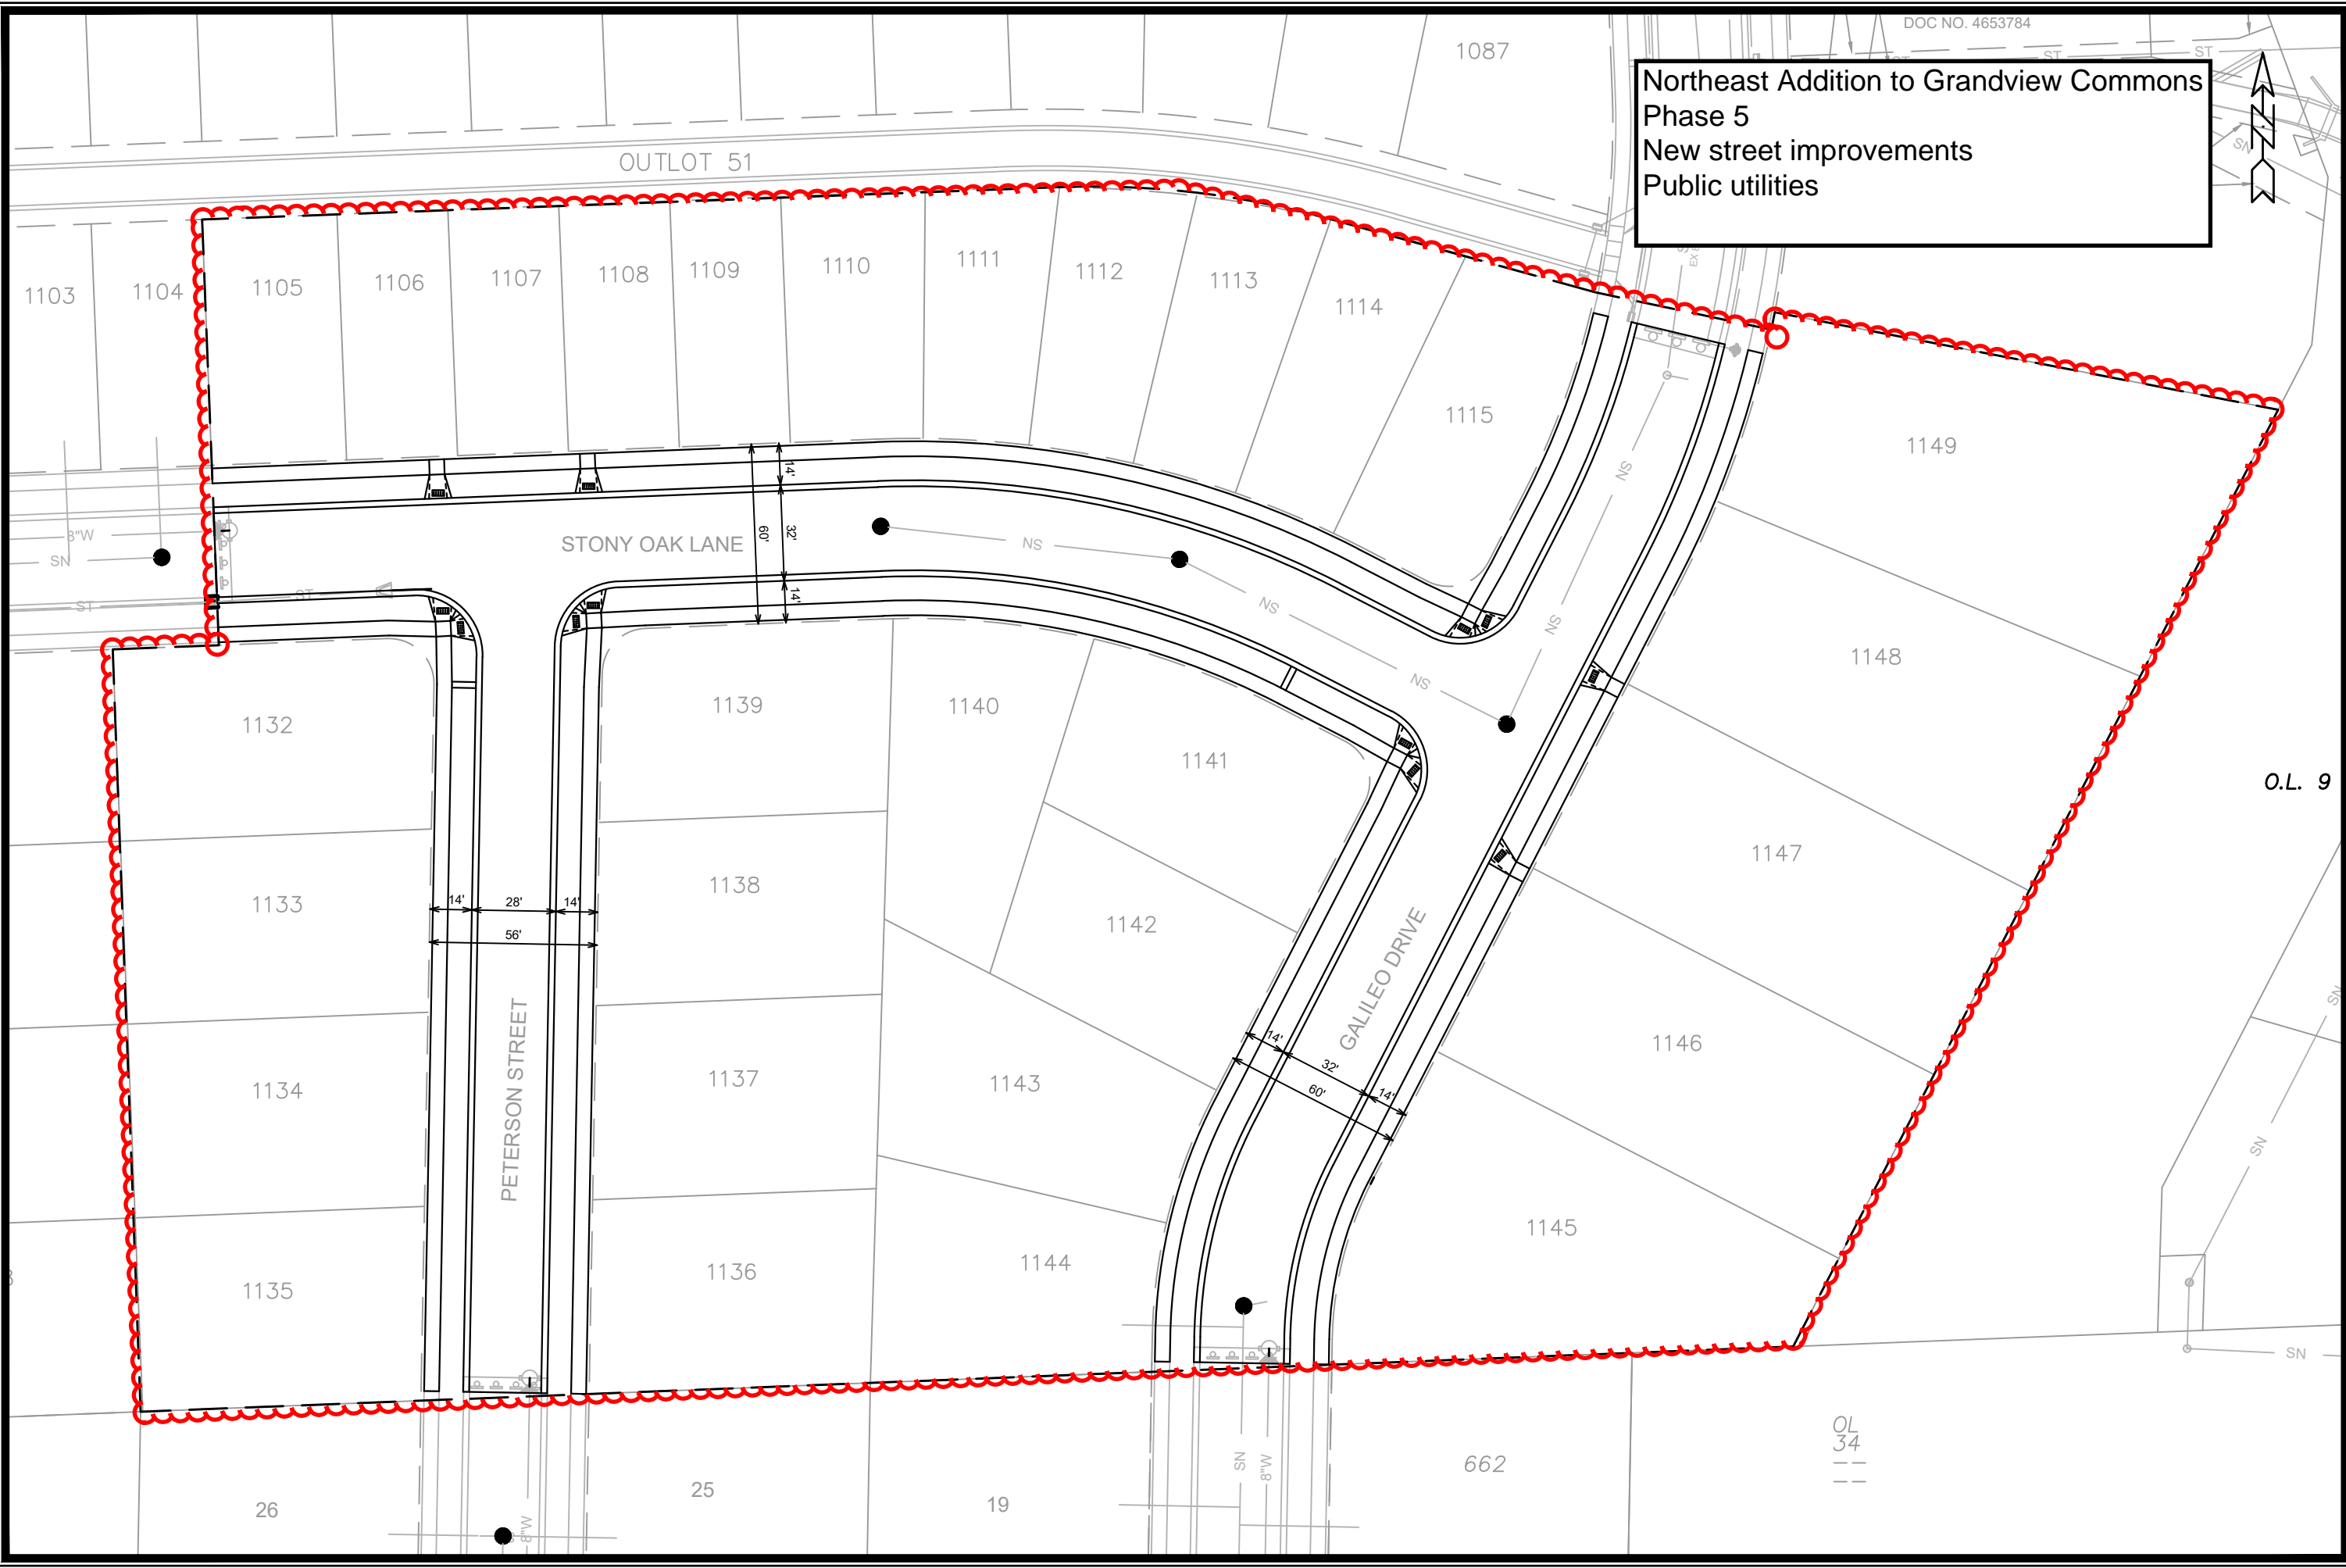

Note: Northeast Addition to Grandview Commons

City of Madison, WI - GIS/Mapping data

Printed By: enbls

Disclaimer: The City makes no representation about the accuracy of these records and shall not be liable for any damages

Grandview Commons Northeast Addition - Phase Map

D'ONOFRIO KOTTKE AND ASSOCIATES, INC.
 7530 Westward Way, Madison, WI 53717
 Phone: 608.833.7530 • Fax: 608.833.1089
 YOUR NATURAL RESOURCE FOR LAND DEVELOPMENT

DATE: 07-28-21
 F.N.: 20-05-151
 REV.

DRAWN BY: ATF
 U:/USER/1707115/DRAWINGS/PHASE MAP.DWG

Northeast Addition to Grandview Commons
Phase 5
New street improvements
Public utilities

MARK	REVISION	DATE	BY

13853
MADISON, WI
9092