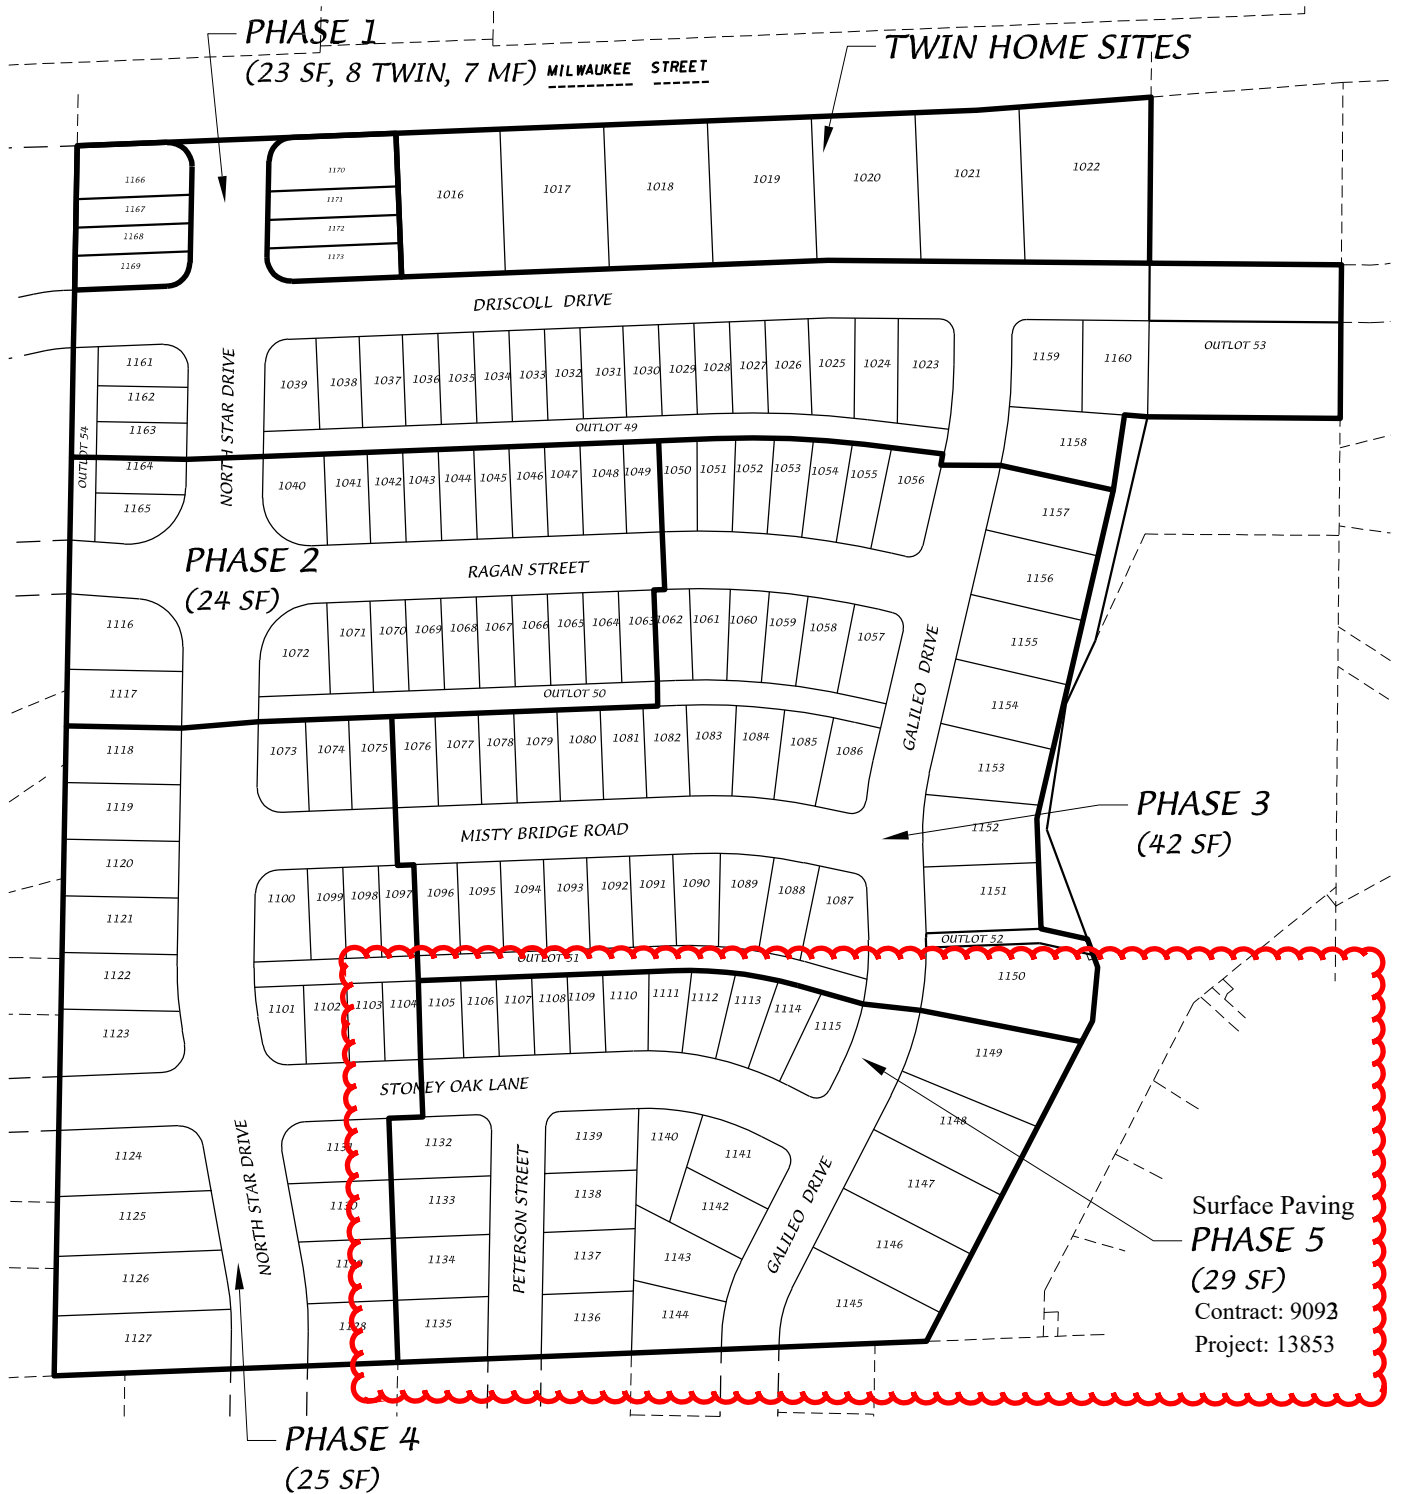

**Note:** Northeast Addition to Grandview Commons

***City of Madison, WI - GIS/Mapping data***

*Printed By: enbls*

*Disclaimer: The City makes no representation about the accuracy of these records and shall not be liable for any damages*

# Grandview Commons Northeast Addition - Phase Map

**D'ONOFRIO KOTTKE AND ASSOCIATES, INC.**  
 7530 Westward Way, Madison, WI 53717  
 Phone: 608.833.7530 • Fax: 608.833.1089  
 YOUR NATURAL RESOURCE FOR LAND DEVELOPMENT

DATE: 07-28-21  
 F.N.: 20-05-151  
 REV.

DRAWN BY: ATF  
 U:/USER/1707115/DRAWINGS/PHASE MAP.DWG

Northeast Addition to Grandview Commons  
Phase 5 Surface Paving

MARK	REVISION	DATE	BY
13853		11/10/2021 7:50 AM	
Designed By: ID			
Scale: 1:50			

13853  
MADISON, WI  
CONTRACT NO: 9092

EXHIBIT  
NORTHEAST ADDITION TO GRANDVIEW COMMONS PH 5  
M:\DESIGN\Projects\13853\CAD\Streets\13853EN-StreetLinework.dwg