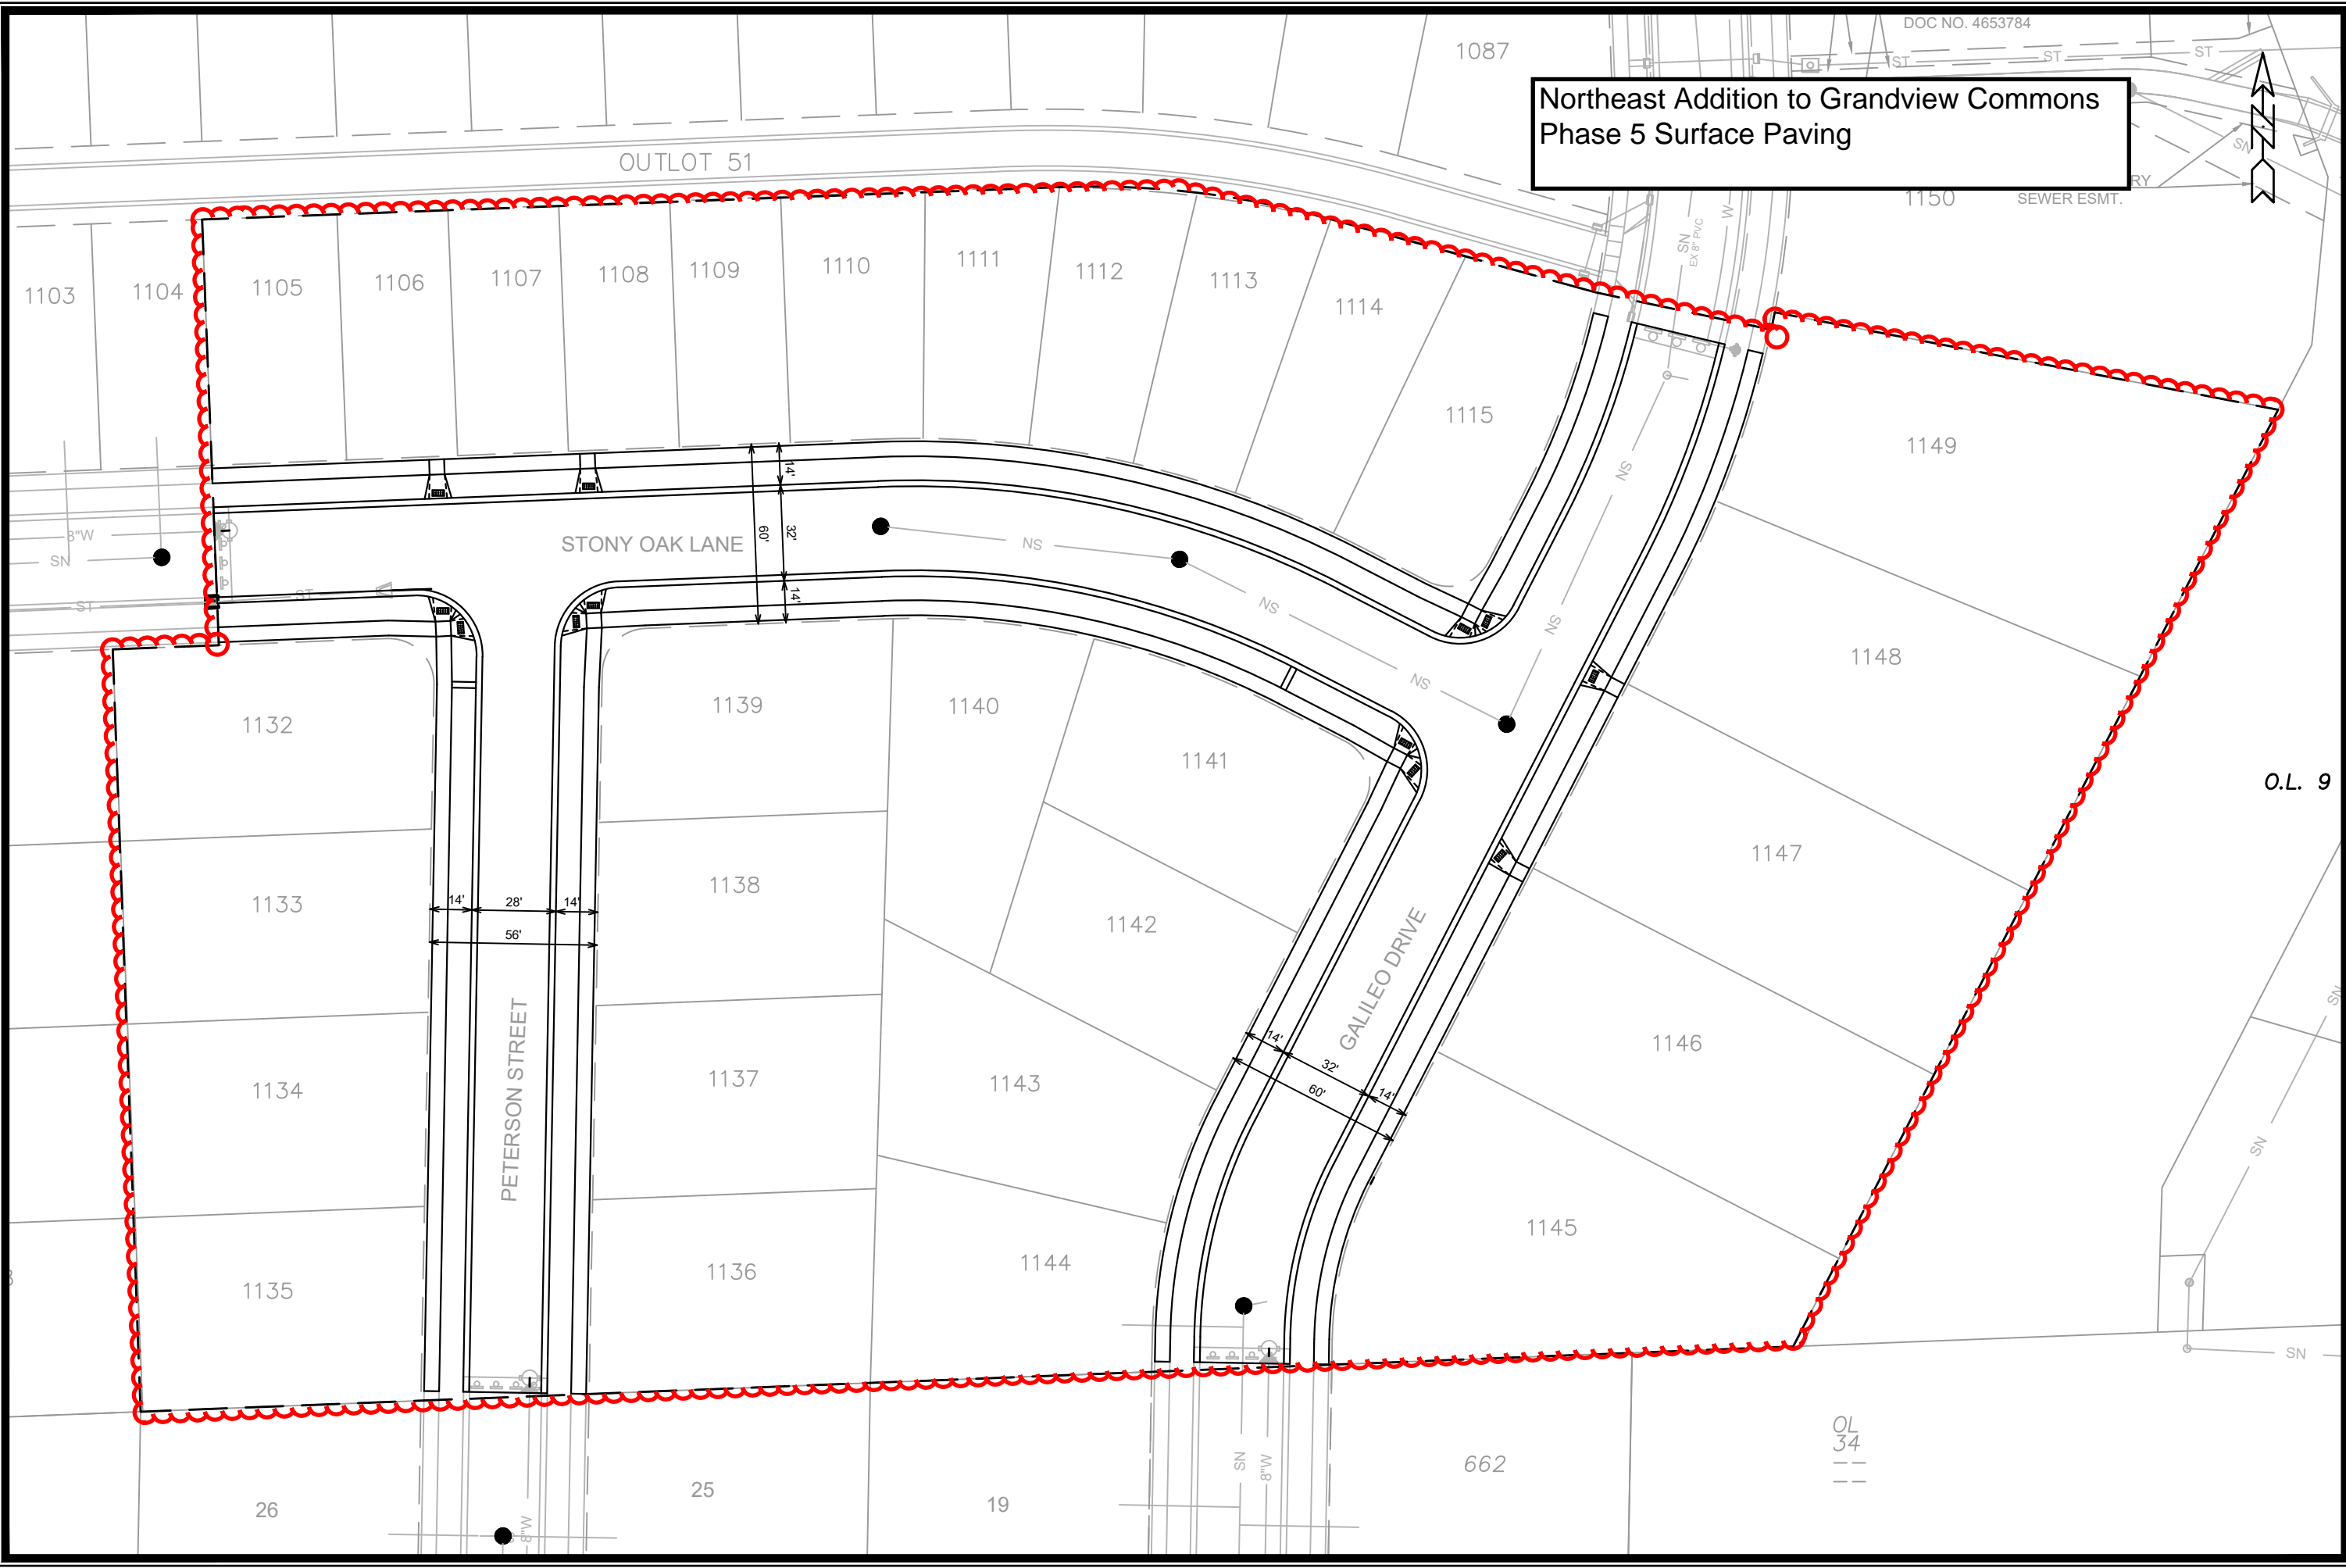

**Note:** Northeast Addition to Grandview Commons

***City of Madison, WI - GIS/Mapping data***

*Printed By: enbls*

*Disclaimer: The City makes no representation about the accuracy of these records and shall not be liable for any damages*

# Grandview Commons Northeast Addition - Phase Map

**D'ONOFRIO KOTTKE AND ASSOCIATES, INC.**  
 7530 Westward Way, Madison, WI 53717  
 Phone: 608.833.7530 • Fax: 608.833.1089  
 YOUR NATURAL RESOURCE FOR LAND DEVELOPMENT

DATE: 07-28-21  
 F.N.: 20-05-151  
 REV.

DRAWN BY: ATF  
 U:/USER/1707115/DRAWINGS/PHASE MAP.DWG

Northeast Addition to Grandview Commons  
Phase 5 Surface Paving

MARK	REVISION	DATE	BY
13853		11/10/2021 7:50 AM	
Designed By: ID			
Scale: 1:50			

13853  
MADISON, WI  
CONTRACT NO: 9092

EXHIBIT  
NORTHEAST ADDITION TO GRANDVIEW COMMONS PH 5  
M:\DESIGN\Projects\13853\CAD\Streets\13853EN-StreetLinework.dwg