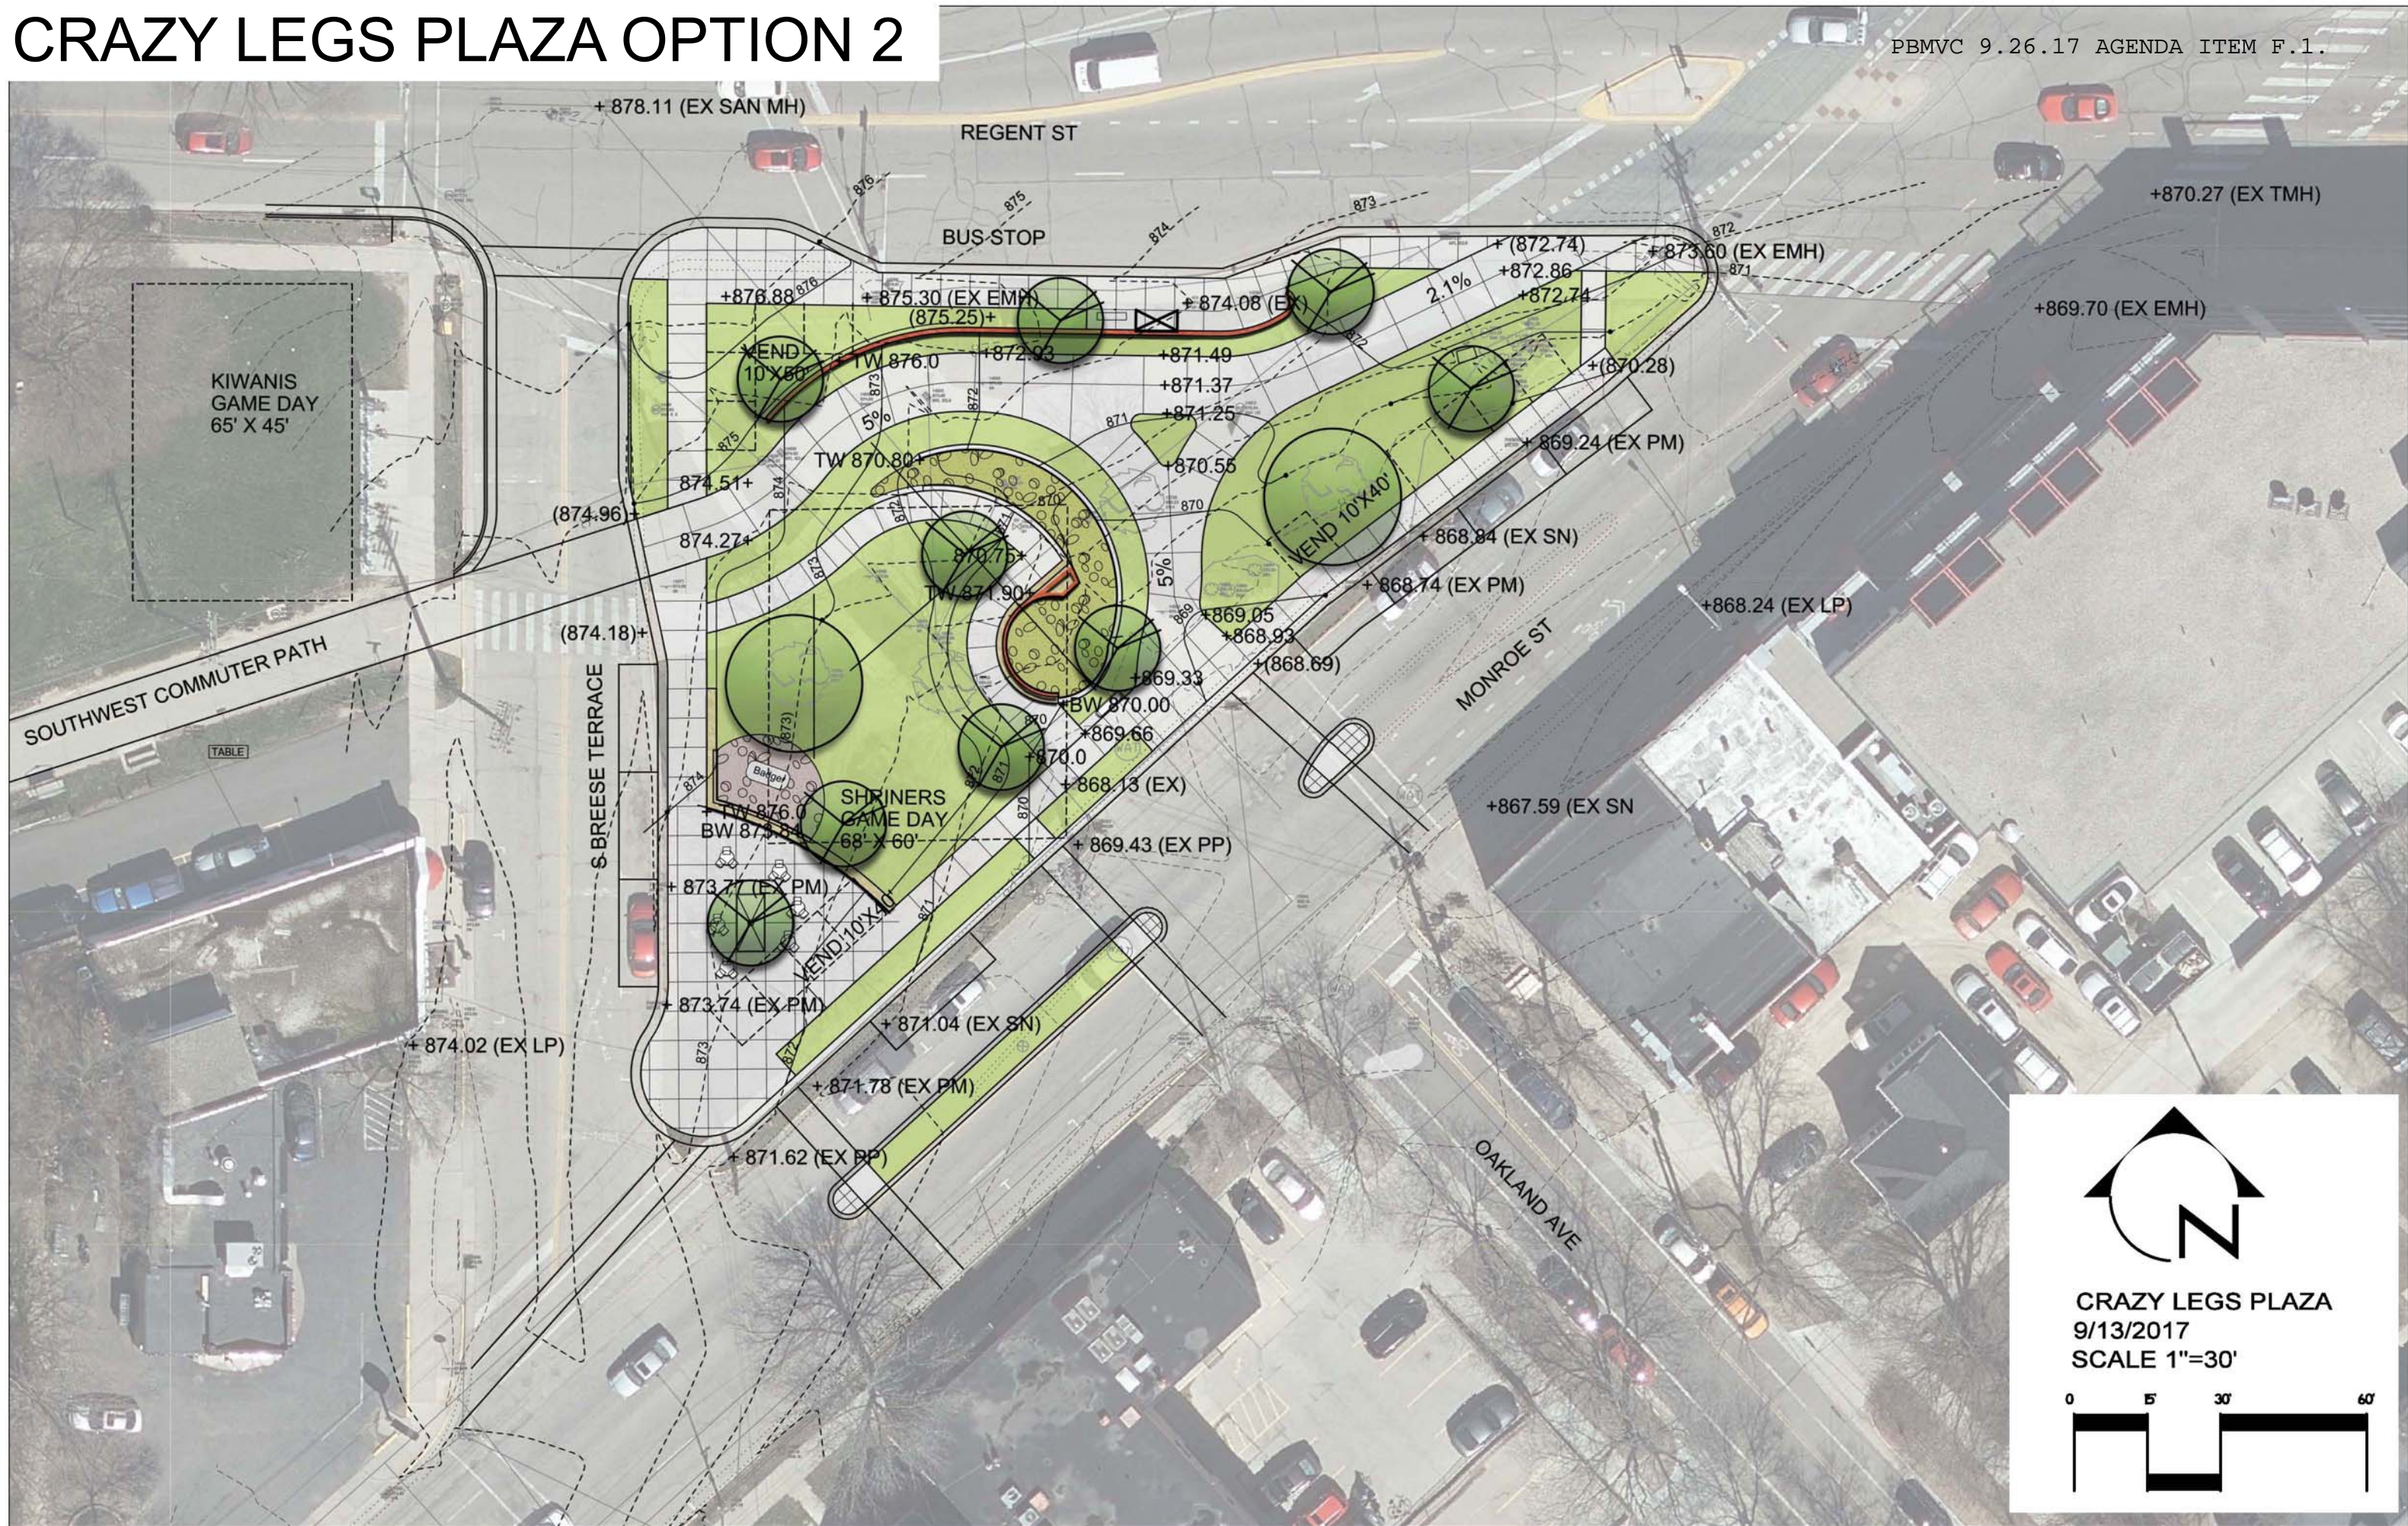

CRAZY LEGS PLAZA OPTION 2

CRAZY LEGS PLAZA
9/13/2017
SCALE 1"=30'