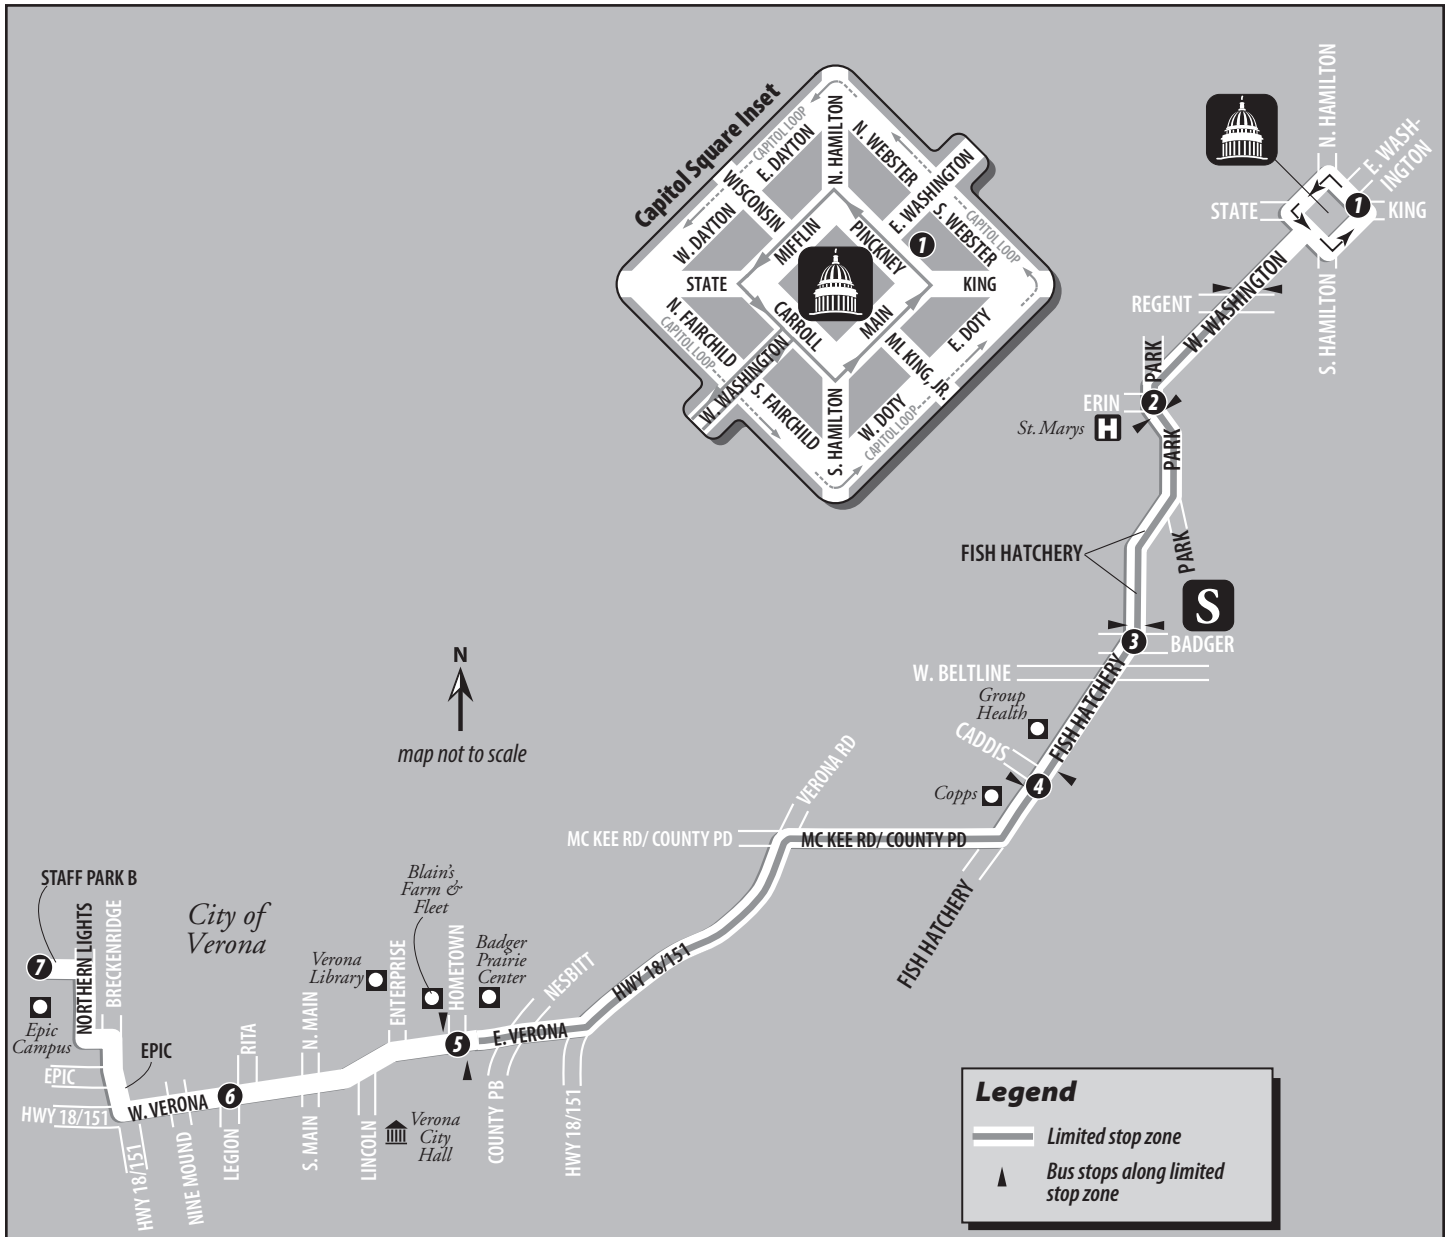

Route 75

75 Weekday – Capitol Square to Verona

Comes From Route	Pinckney St. and Main St.	Park St. and Erin St.	Fish Hatchery Rd. and Badger Rd.	Fish Hatchery Rd. and Caddis Bend	E. Verona Rd. and Hometown Cir.	Staff Park B and Epic Campus	Becomes Route
	1	2	3	4	5	7	
AM Peak							
G	6:10	6:19	6:23	6:27	6:37	6:46	55
G	6:40	6:49	6:53	6:57	7:07	7:16	55
75	7:36	7:46	7:50	7:54	8:06	8:15	75
PM Peak							
G	4:13	4:23	4:30	4:34	4:48	4:58	75
G	4:40	4:50	4:58	5:02	5:17	5:28	75
75	5:50	5:58	6:02	6:06	6:17	6:25	75

Trips starts Monday, December 2, 2012.

All trips operate limited service between Regent St. and Verona Ave. at Hometown Cir. - stopping only on Park at Erin/Saint Mary's Hospital, Park at Badger, and Fish Hatchery at Caddis.

Trips starts Monday, December 2, 2012.

All trips operate limited service between Verona Ave. at Hometown Cir. and Regent St.- stopping only on Fish Hatchery at Caddis, Park at Badger, and Park at Erin/Saint Mary's Hospital.

Light Type=AM **Bold Type=PM** G=garage

WEEKDAY

Try These Apps!

Real time bus arrival and location information on your mobile device.

mymetrobus.com/apps

Route 75

Plan your Trip on
Google™ maps
mymetrobus.com/google