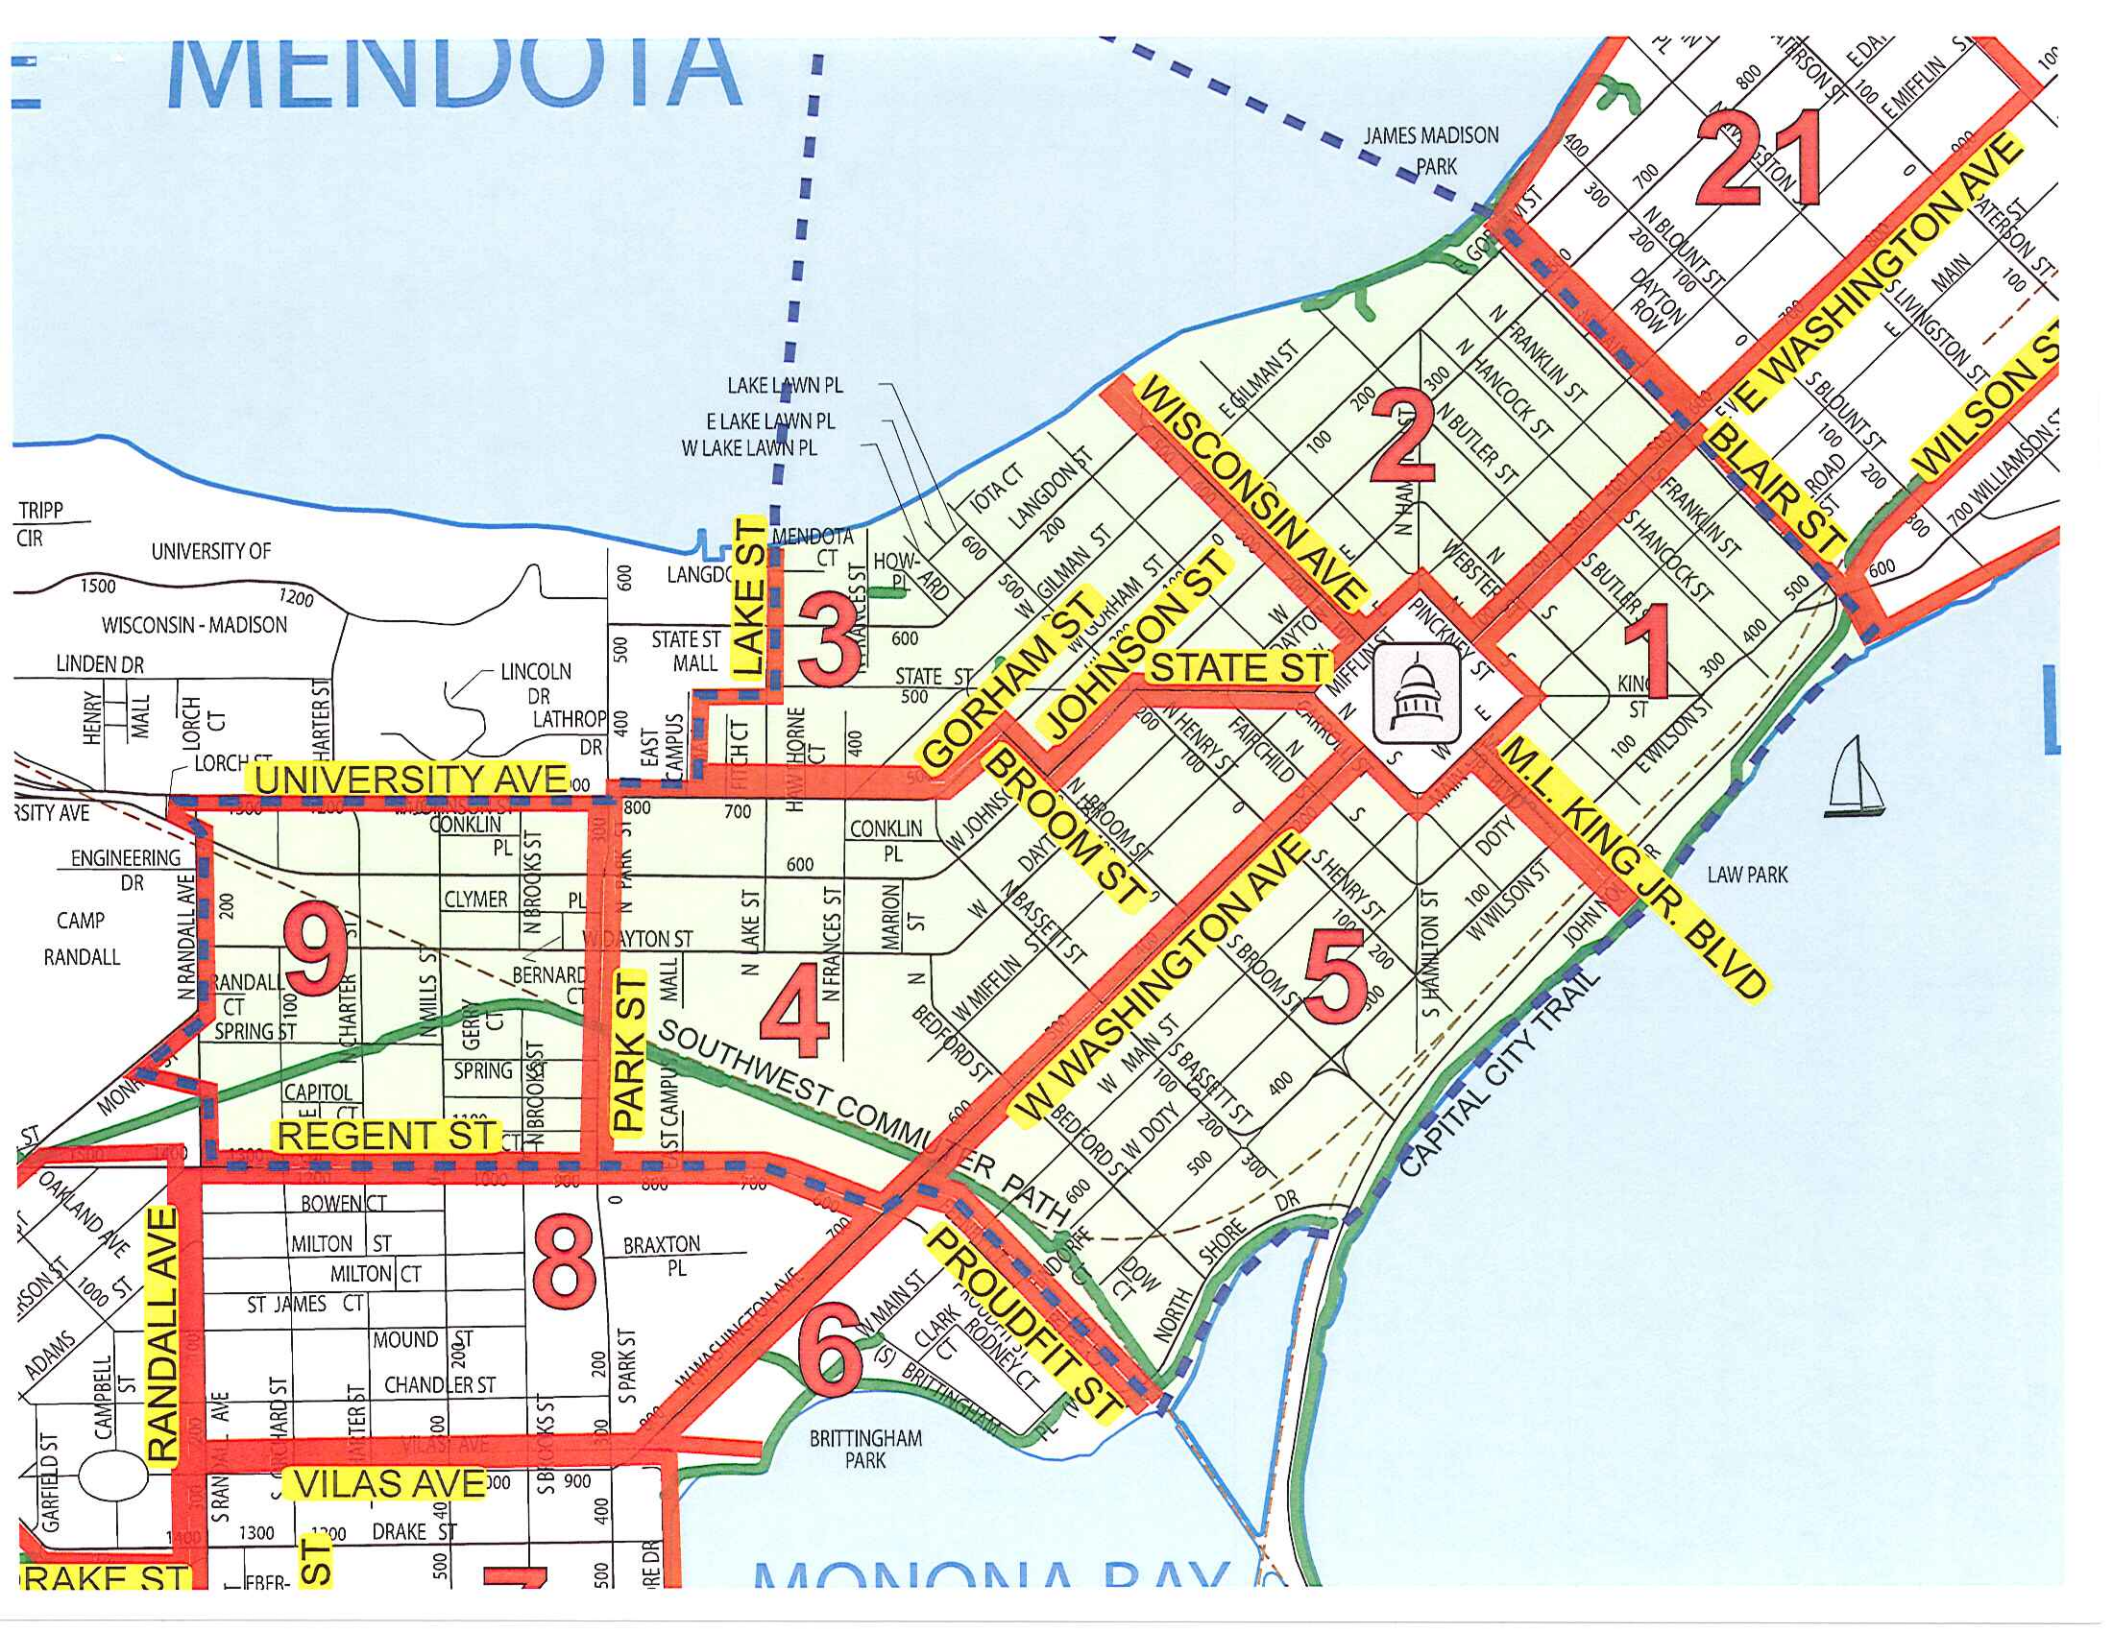

MENDOTA

21

2

3

9

4

5

8

6

WISCONSIN AVE

E WASHINGTON AVE

LAKE ST

GORHAM ST
JOHNSON ST
STATE ST

UNIVERSITY AVE

M.L. KING JR. BLVD

BROOM ST

REGENT ST

PARK ST

W WASHINGTON AVE

RANDALL AVE

PROUDFIT ST

VILAS AVE

LAKE ST

ST

MONONA BAY