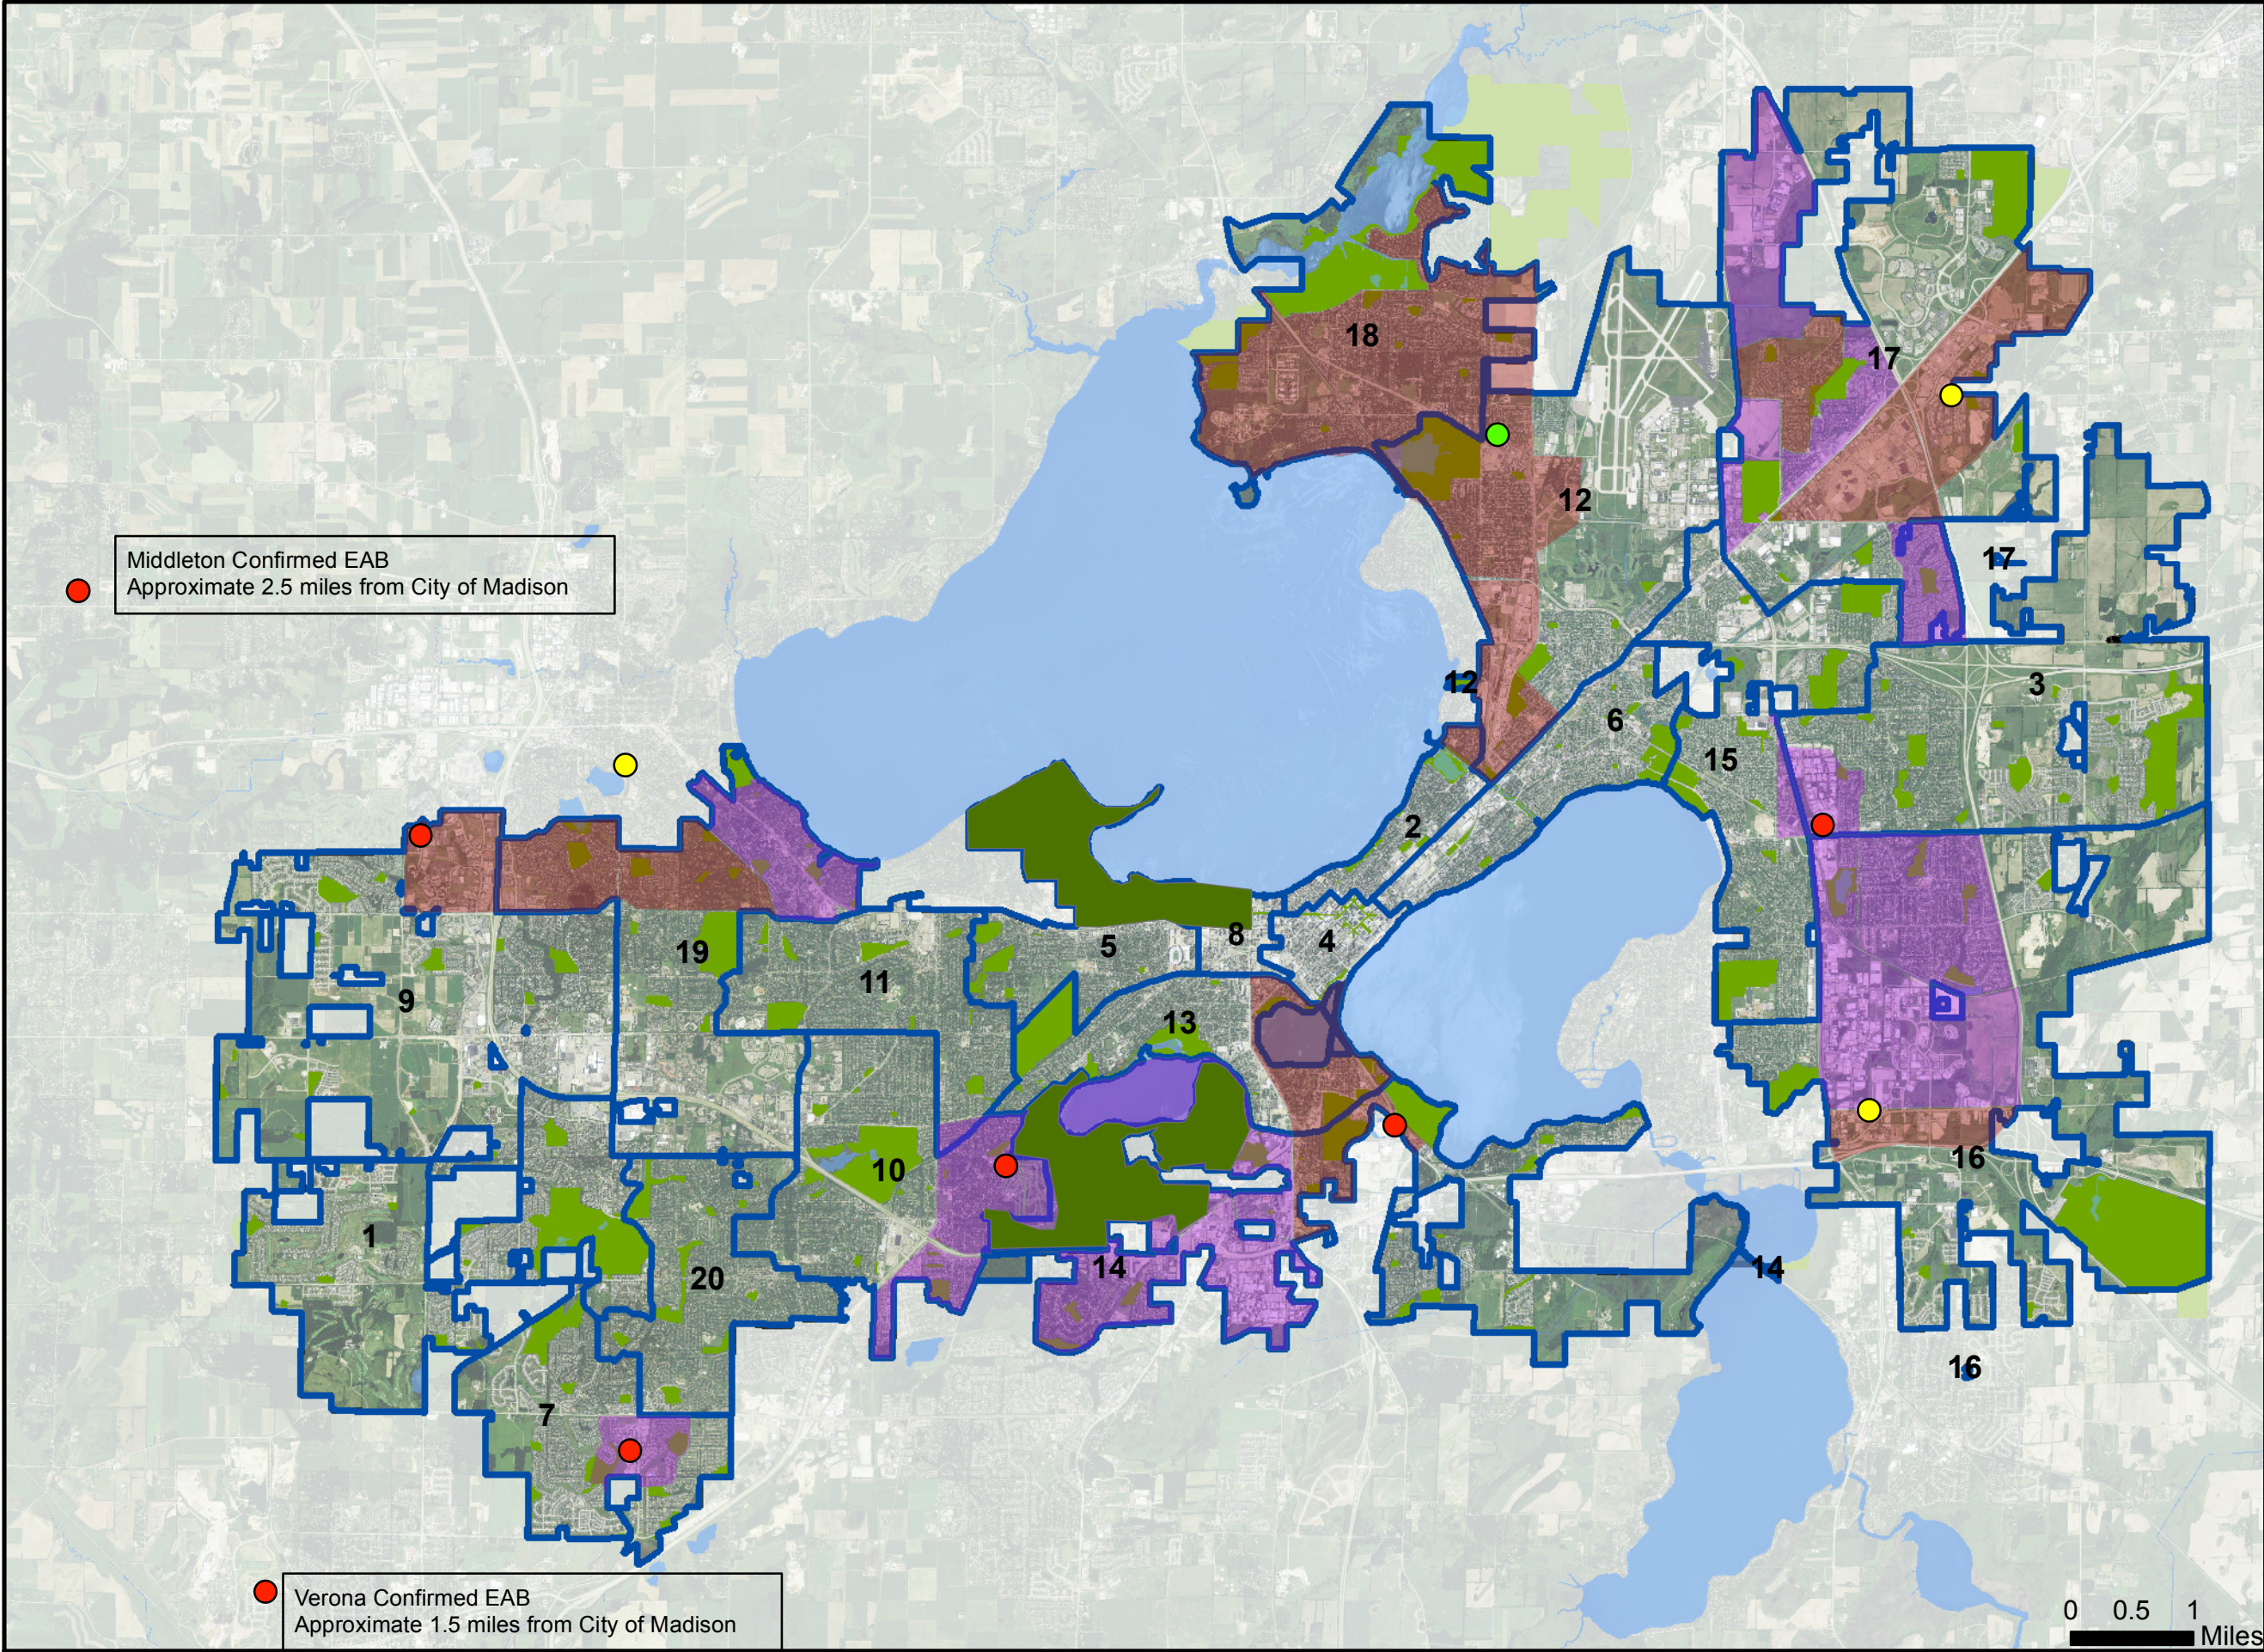

City of Madison Identified Street Tree EAB Infestation and Street Tree Removals (by Alder District)

- Legend**
- UW
 - EAB Discovered**
 - Year**
 - 2013
 - 2014
 - 2015
 - Status**
 - 2016
 - Completed
 - Alder Districts**
 - Alder Districts

Middleton Confirmed EAB
Approximate 2.5 miles from City of Madison

Verona Confirmed EAB
Approximate 1.5 miles from City of Madison

0 0.5 1
Miles

Date: 1/12/2016