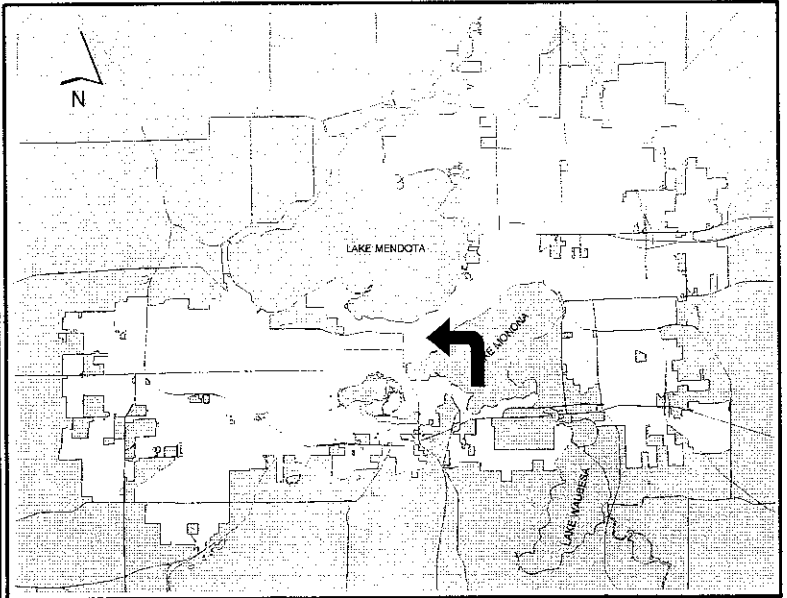

Lot 3, Block 43, Original Plat, City of Madison, Dane County, Wisconsin, containing 11,251.46 square feet "

CITY OF MADISON

Proposed Demolition & Rezoning

Location: 437-443 West Mifflin Street
 Applicant: Frank Staniszewski - Madison Development Corp
 From R6 District(s)
 To PUD (GDP-SIP) District(s)
 Existing Use: Two, 2-Unit Rental Units
 Proposed Use: Demolish 2-Unit & Build New 2-Unit & New 4-Unit Apartment Buildings in Addition to Existing 2-Unit Which Will Remain On Site
 File No. _____
 Public Hearing Dates:
 Plan Commission 20 February 2006
 Common Council 07 March 2006