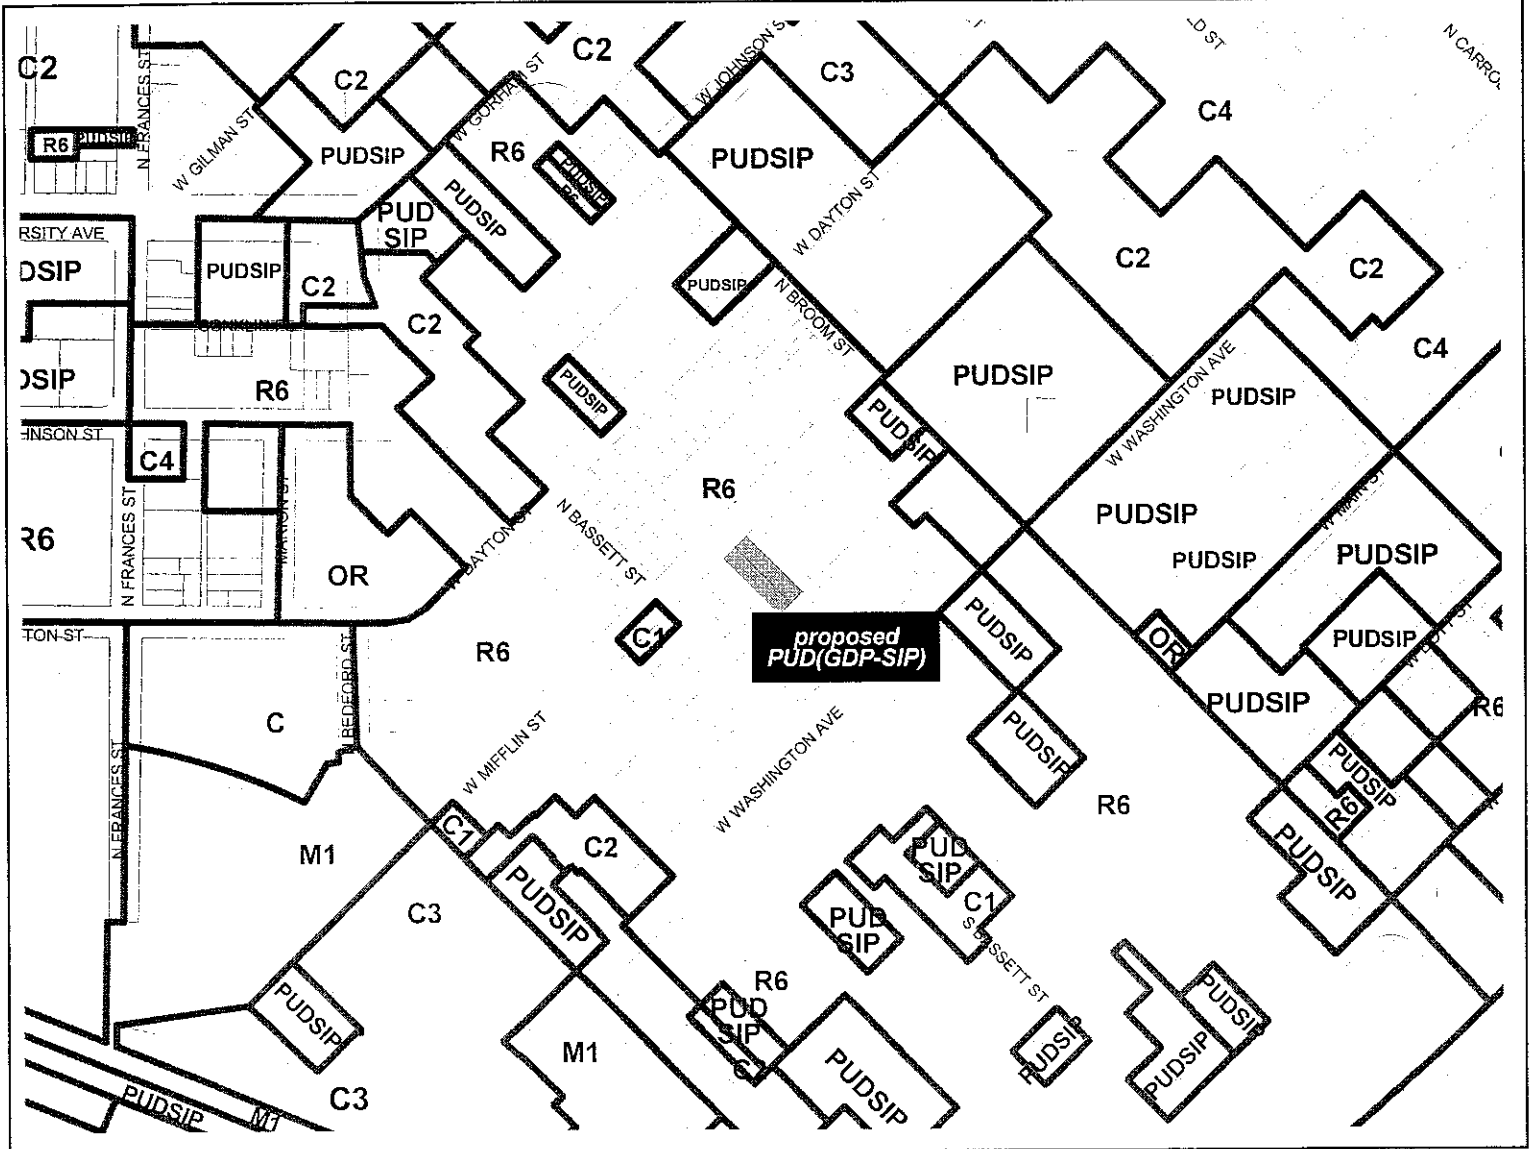

For Questions contact: Tim Parks at: 261-9632 or tparks@cityofmadison.com or City Planning at 266-4635