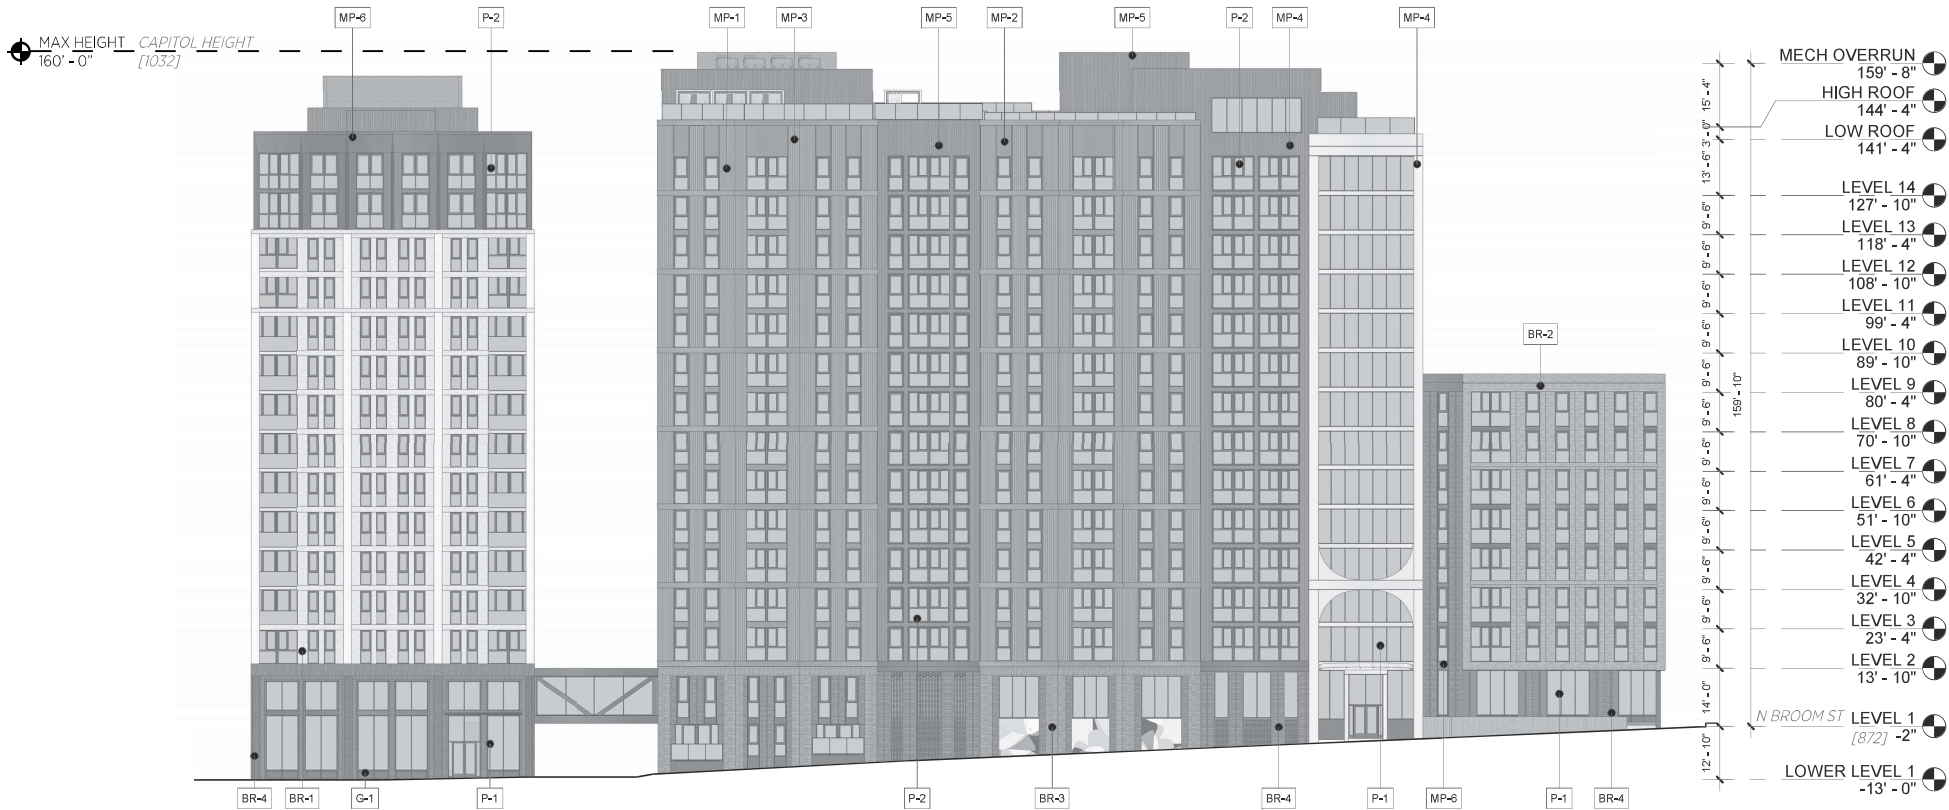

P-01 STOREFRONT SYSTEM, COLOR: BLACK
P-02 POLYMER WINDOW SYSTEM, COLOR: BLACK
G-01 GRANITE, COLOR: BLACK

BR-1 BRICK, COLOR: ASH, PLATINUM
BR-2 BRICK, COLOR: CEDAR, COPPERTONE
BR-3 BRICK, COLOR: MOUNTAIN RED
BR-4 BRICK, COLOR: BLACK OPAL