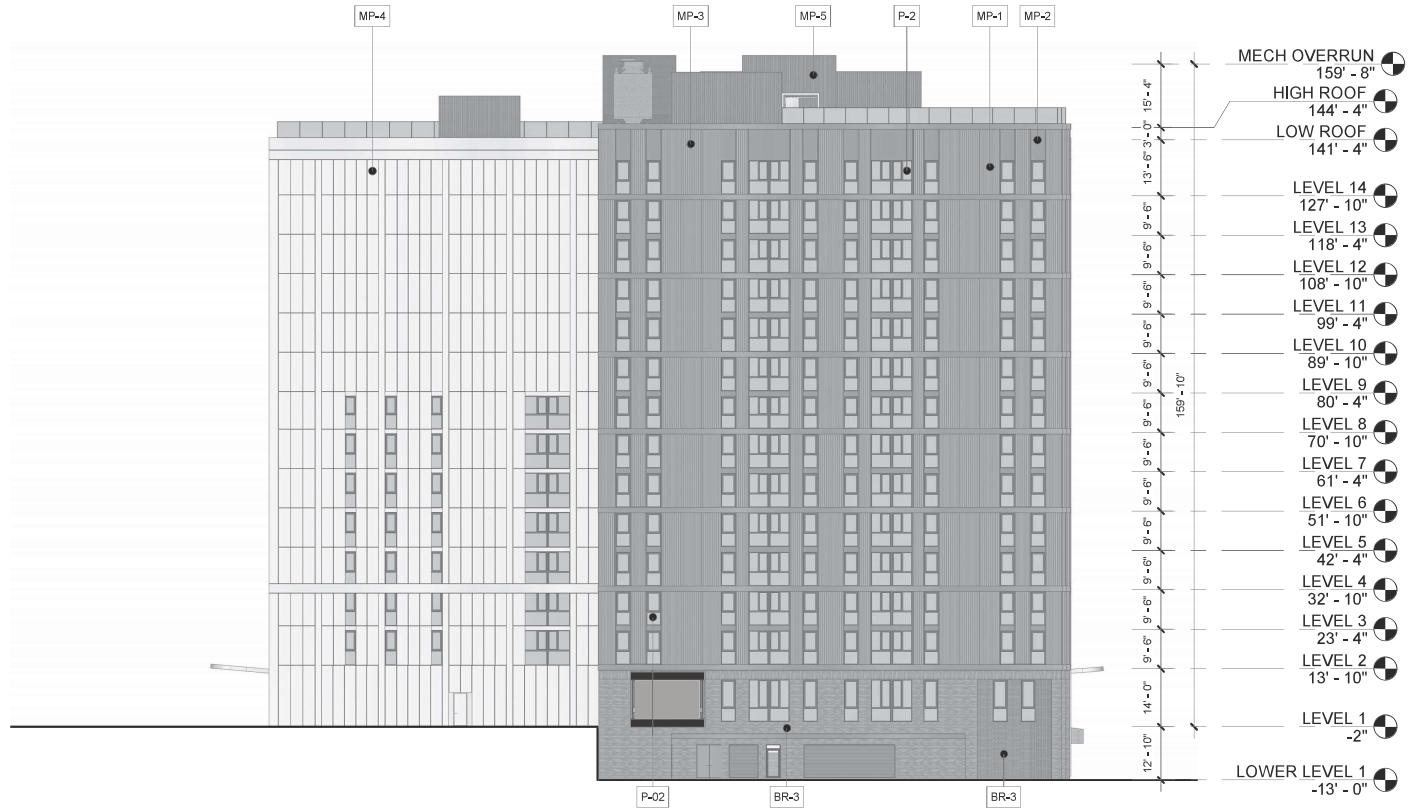

P-01 STOREFRONT SYSTEM, COLOR: BLACK
P-02 POLYMER WINDOW SYSTEM, COLOR: BLACK
G-01 GRANITE, COLOR: BLACK

BR-1 BRICK, COLOR: ASH, PLATINUM
BR-2 BRICK, COLOR: CEDAR, COPPERTONE
BR-3 BRICK, COLOR: MOUNTAIN RED
BR-4 BRICK, COLOR: BLACK OPAL