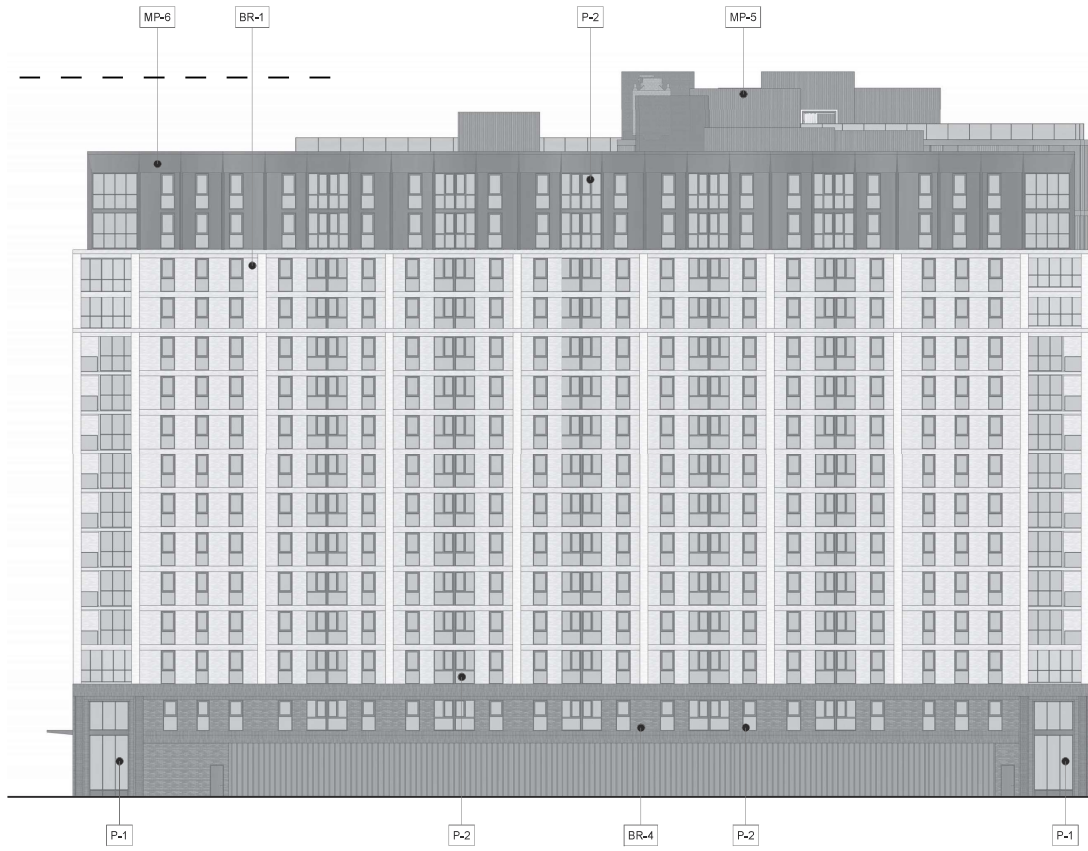

BR-1 BRICK, COLOR: ASH, PLATINUM  
BR-2 BRICK, COLOR: CEDAR, COPPERTONE  
BR-3 BRICK, COLOR: MOUNTAIN RED  
BR-4 BRICK, COLOR: BLACK OPAL

MAX HEIGHT 160' - 0"  
CAPITOL HEIGHT [1032]

- MECH OVERRUN 159' - 8"
- HIGH ROOF 144' - 4"
- LOW ROOF 141' - 4"
- LEVEL 14 127' - 10"
- LEVEL 13 118' - 4"
- LEVEL 12 108' - 10"
- LEVEL 11 99' - 4"
- LEVEL 10 89' - 10"
- LEVEL 9 80' - 4"
- LEVEL 8 70' - 10"
- LEVEL 7 61' - 4"
- LEVEL 6 51' - 10"
- LEVEL 5 42' - 4"
- LEVEL 4 32' - 10"
- LEVEL 3 23' - 4"
- LEVEL 2 13' - 10"
- N BROOM ST LEVEL 1 [872] - 2"
- LOWER LEVEL 1 -13' - 0"