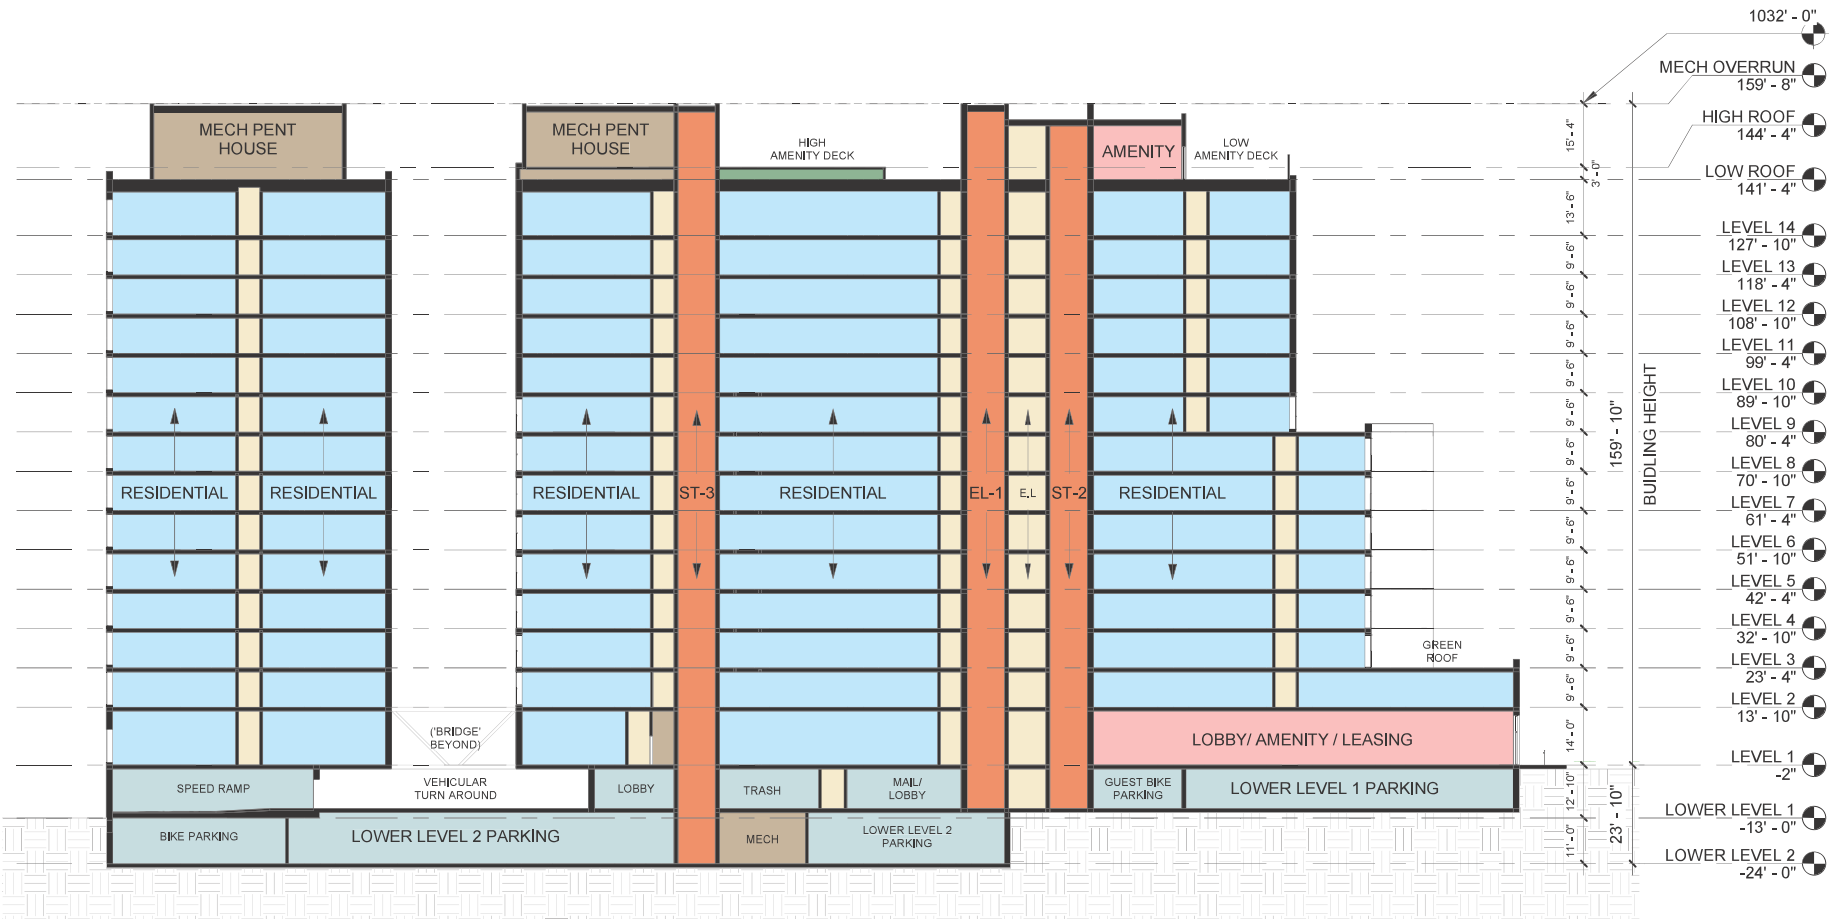

 BIRD FRIENDLY GLAZING

SPRING 10 AM

SPRING 12 PM

SPRING 4 PM

SUMMER 10 AM

SUMMER 12 PM

SUMMER 4 PM

WINTER 10 AM