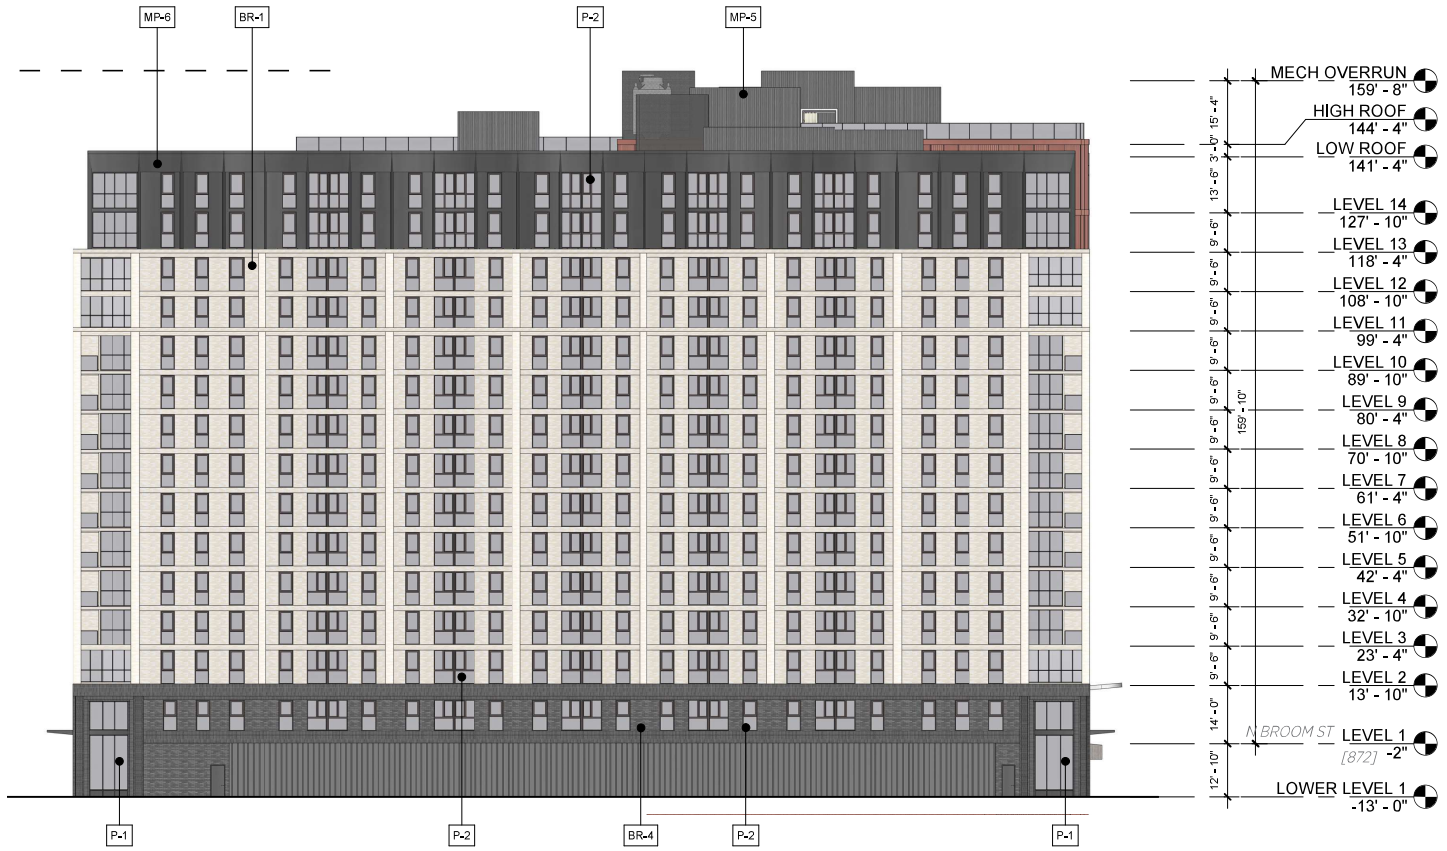

BR-1 BRICK, COLOR: ASH, PLATINUM  
BR-2 BRICK, COLOR: CEDAR, COPPERTONE  
BR-3 BRICK, COLOR: MOUNTAIN RED  
BR-4 BRICK, COLOR: BLACK OPAL

MAX HEIGHT: 160' - 0"  
 CAPITOL HEIGHT: [1032]

P-01 STOREFRONT SYSTEM, COLOR: BLACK  
 P-02 POLYMER WINDOW SYSTEM, COLOR: BLACK  
 G-01 GRANITE, COLOR: BLACK

BR-1 BRICK, COLOR: ASH, PLATINUM  
 BR-2 BRICK, COLOR: CEDAR, COPPERTONE  
 BR-3 BRICK, COLOR: MOUNTAIN RED  
 BR-4 BRICK, COLOR: BLACK OPAL

MAX HEIGHT: 160' - 0"  
CAPITOL HEIGHT: [1032]

- MECH OVERRUN 159' - 8"
- HIGH ROOF 144' - 4"
- LOW ROOF 141' - 4"
- LEVEL 14 127' - 10"
- LEVEL 13 118' - 4"
- LEVEL 12 108' - 10"
- LEVEL 11 99' - 4"
- LEVEL 10 89' - 10"
- LEVEL 9 80' - 4"
- LEVEL 8 70' - 10"
- LEVEL 7 61' - 4"
- LEVEL 6 51' - 10"
- LEVEL 5 42' - 4"
- LEVEL 4 32' - 10"
- LEVEL 3 23' - 4"
- LEVEL 2 13' - 10"
- N BROOM ST LEVEL 1 [872] -2"
- LOWER LEVEL 1 -13' - 0"