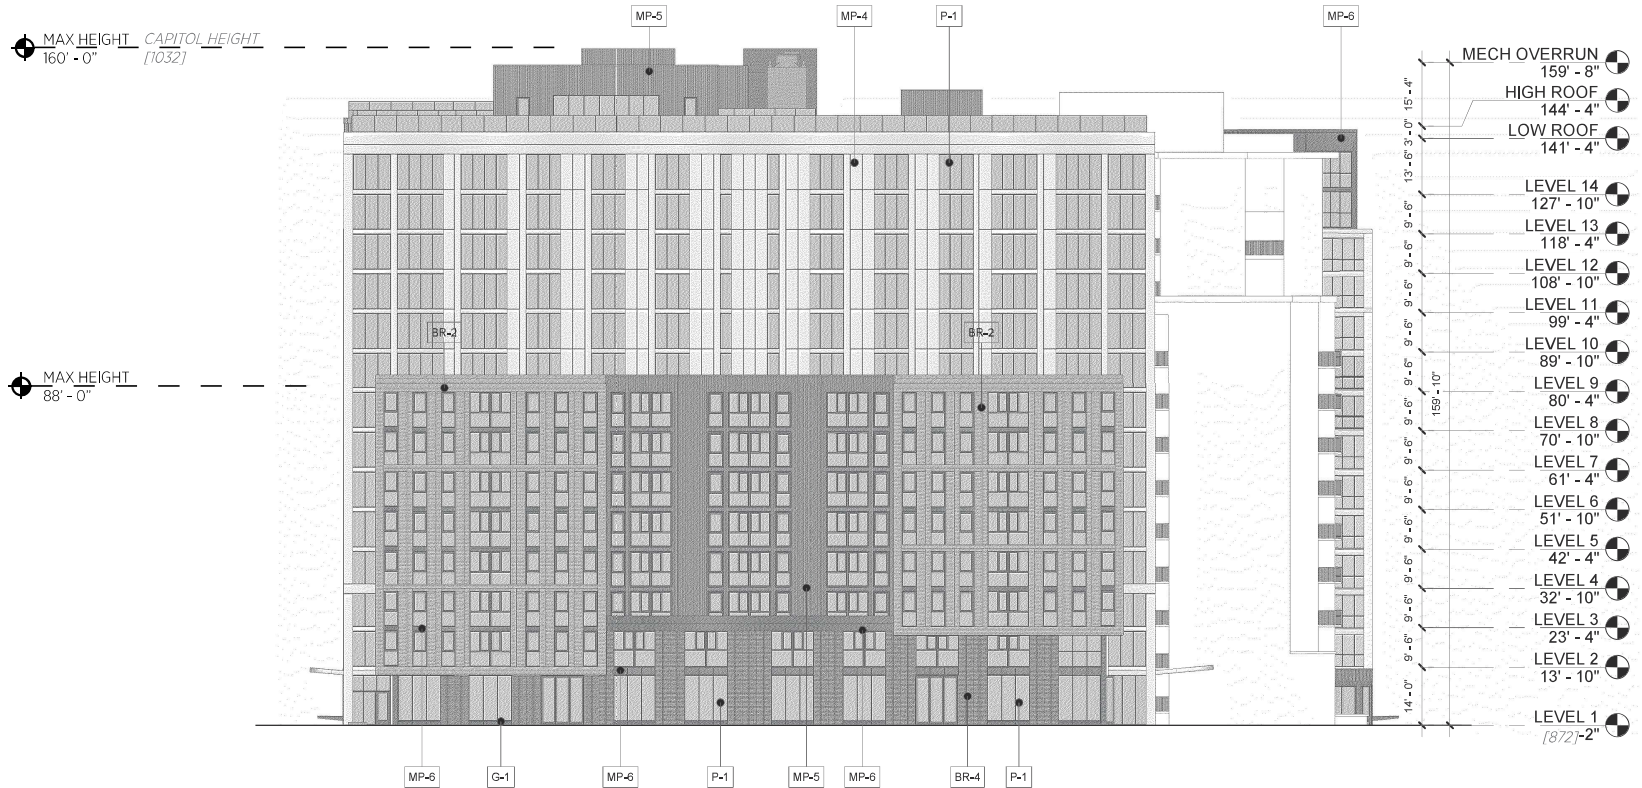

P-01 STOREFRONT SYSTEM, COLOR: BLACK
P-02 POLYMER WINDOW SYSTEM, COLOR: BLACK
G-01 GRANITE, COLOR: BLACK

MP-1 METAL PANEL, BOXED RIBBED, COLOR: FIRED BRICK
MP-2 METAL PANEL, FLAT, COLOR: FIRED BRICK
MP-3 METAL PANEL, BOXED RIBBED, COLOR: FIRED BRICK
MP-4 METAL PANEL, FLAT, COLOR: ARCTIC WHITE
MP-5 METAL PANEL, BOXED RIBBED, COLOR: MIDNIGHT BRONZE
MP-6 METAL PANEL, FLAT, COLOR: MIDNIGHT BRONZE

BR-1 BRICK, COLOR: ASH, PLATINUM
BR-2 BRICK, COLOR: CEDAR, COPPERTONE
BR-3 BRICK, COLOR: MOUNTAIN RED
BR-4 BRICK, COLOR: BLACK OPAL