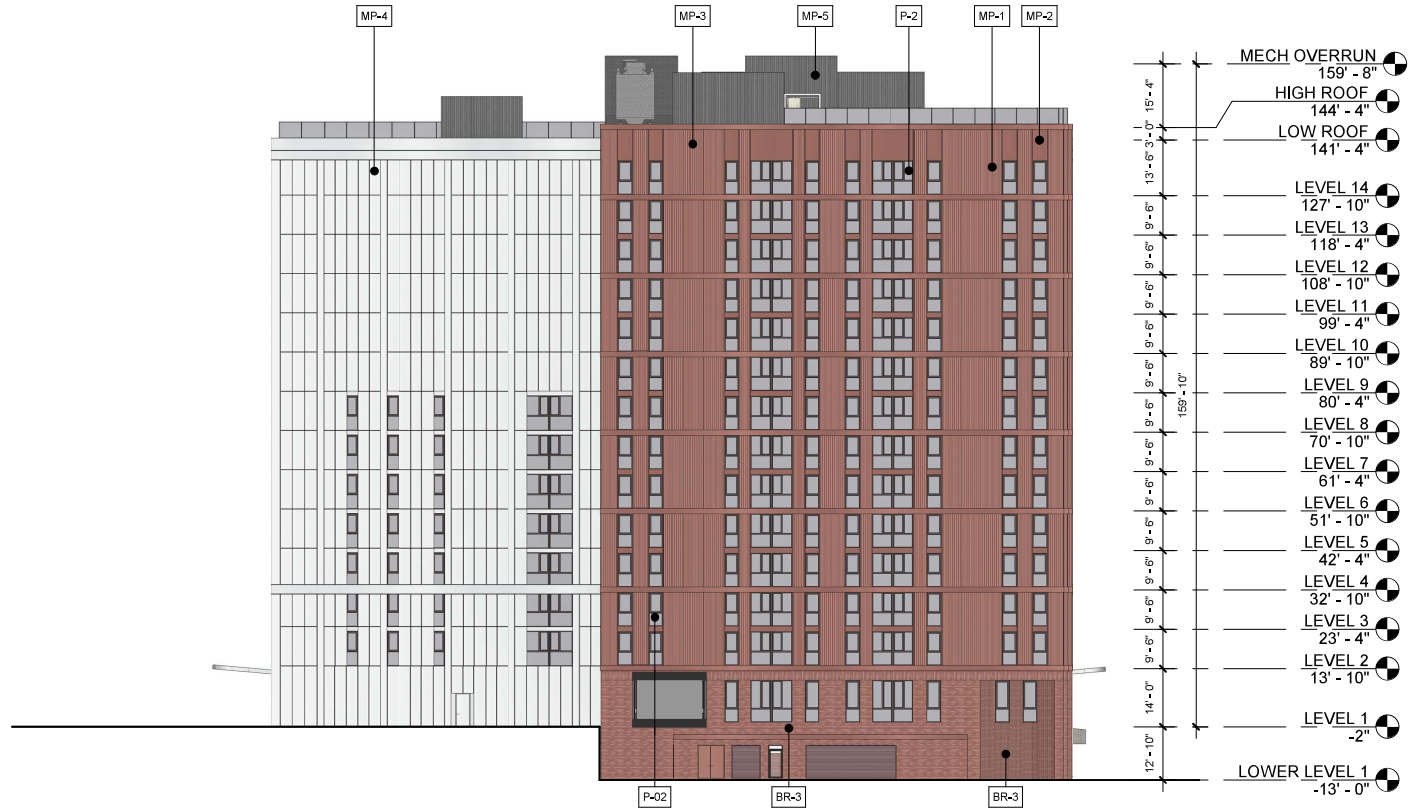

P-01 STOREFRONT SYSTEM, COLOR: BLACK
P-02 POLYMER WINDOW SYSTEM, COLOR: BLACK
G-01 GRANITE, COLOR: BLACK

BR-1 BRICK, COLOR: ASH, PLATINUM
BR-2 BRICK, COLOR: CEDAR, COPPERTONE
BR-3 BRICK, COLOR: MOUNTAIN RED
BR-4 BRICK, COLOR: BLACK OPAL