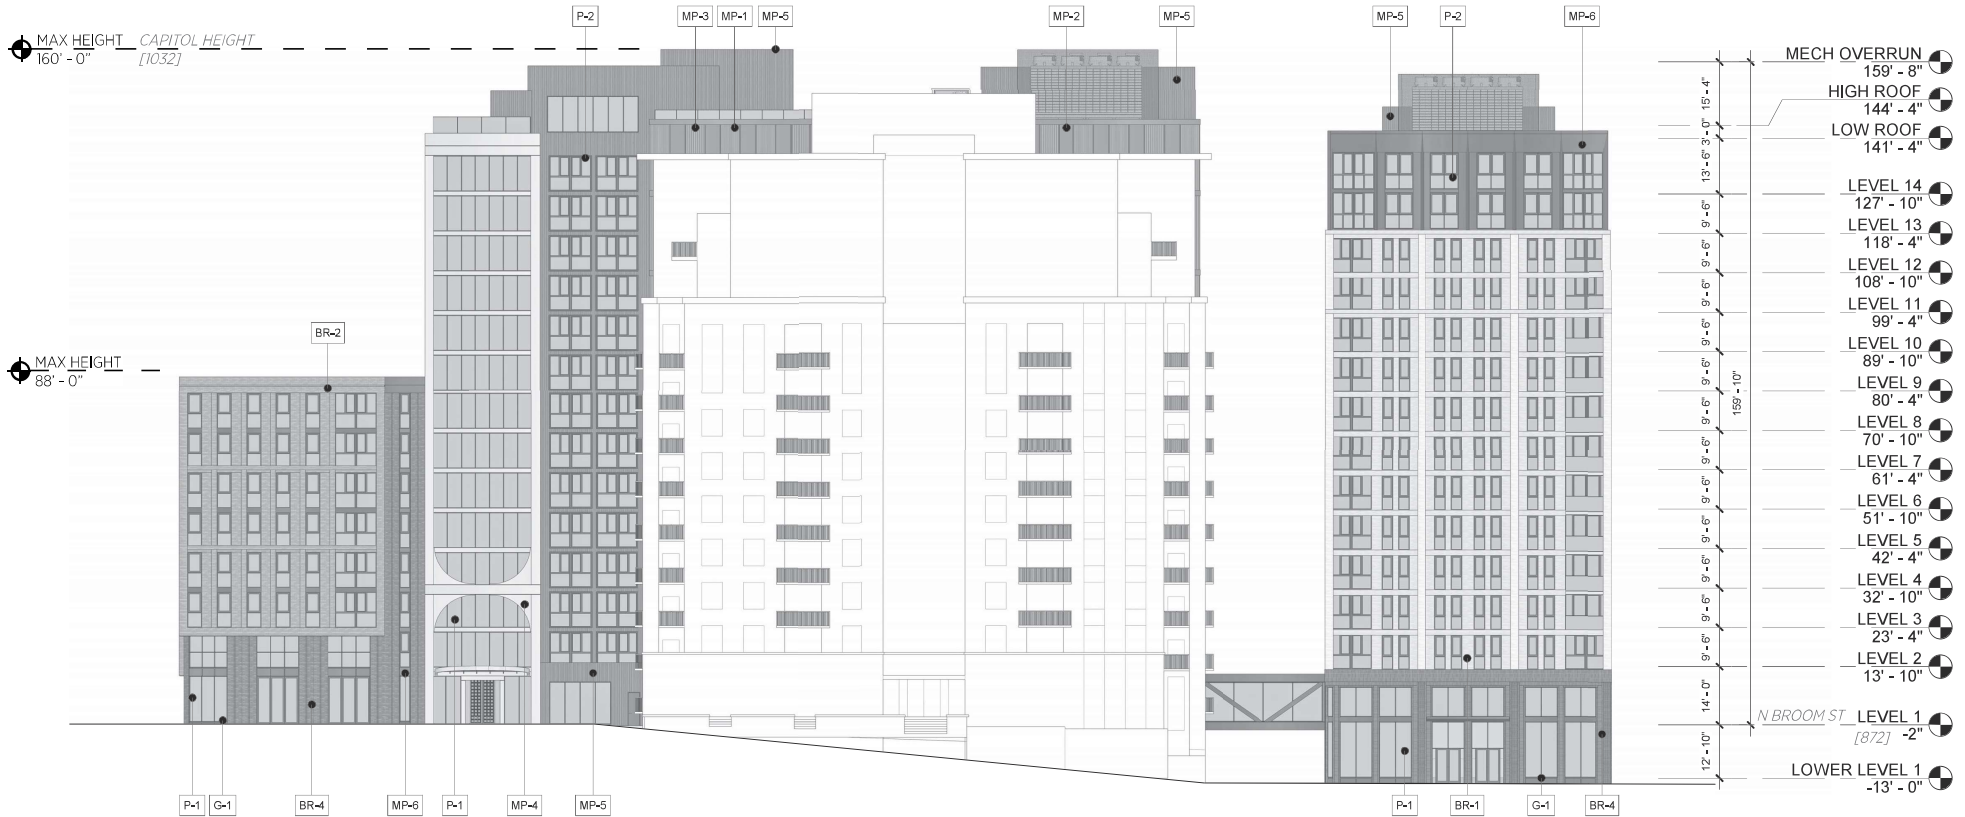

P-01 STOREFRONT SYSTEM, COLOR: BLACK
P-02 POLYMER WINDOW SYSTEM, COLOR: BLACK
G-01 GRANITE, COLOR: BLACK

MP-1 METAL PANEL, BOXED RIBBED, COLOR: FIRED BRICK
MP-2 METAL PANEL, FLAT, COLOR: FIRED BRICK
MP-3 METAL PANEL, BOXED RIBBED, COLOR: FIRED BRICK
MP-4 METAL PANEL, FLAT, COLOR: ARCTIC WHITE
MP-5 METAL PANEL, BOXED RIBBED, COLOR: MIDNIGHT BRONZE
MP-6 METAL PANEL, FLAT, COLOR: MIDNIGHT BRONZE

BR-1 BRICK, COLOR: ASH, PLATINUM
BR-2 BRICK, COLOR: CEDAR, COPPERTONE
BR-3 BRICK, COLOR: MOUNTAIN RED
BR-4 BRICK, COLOR: BLACK OPAL