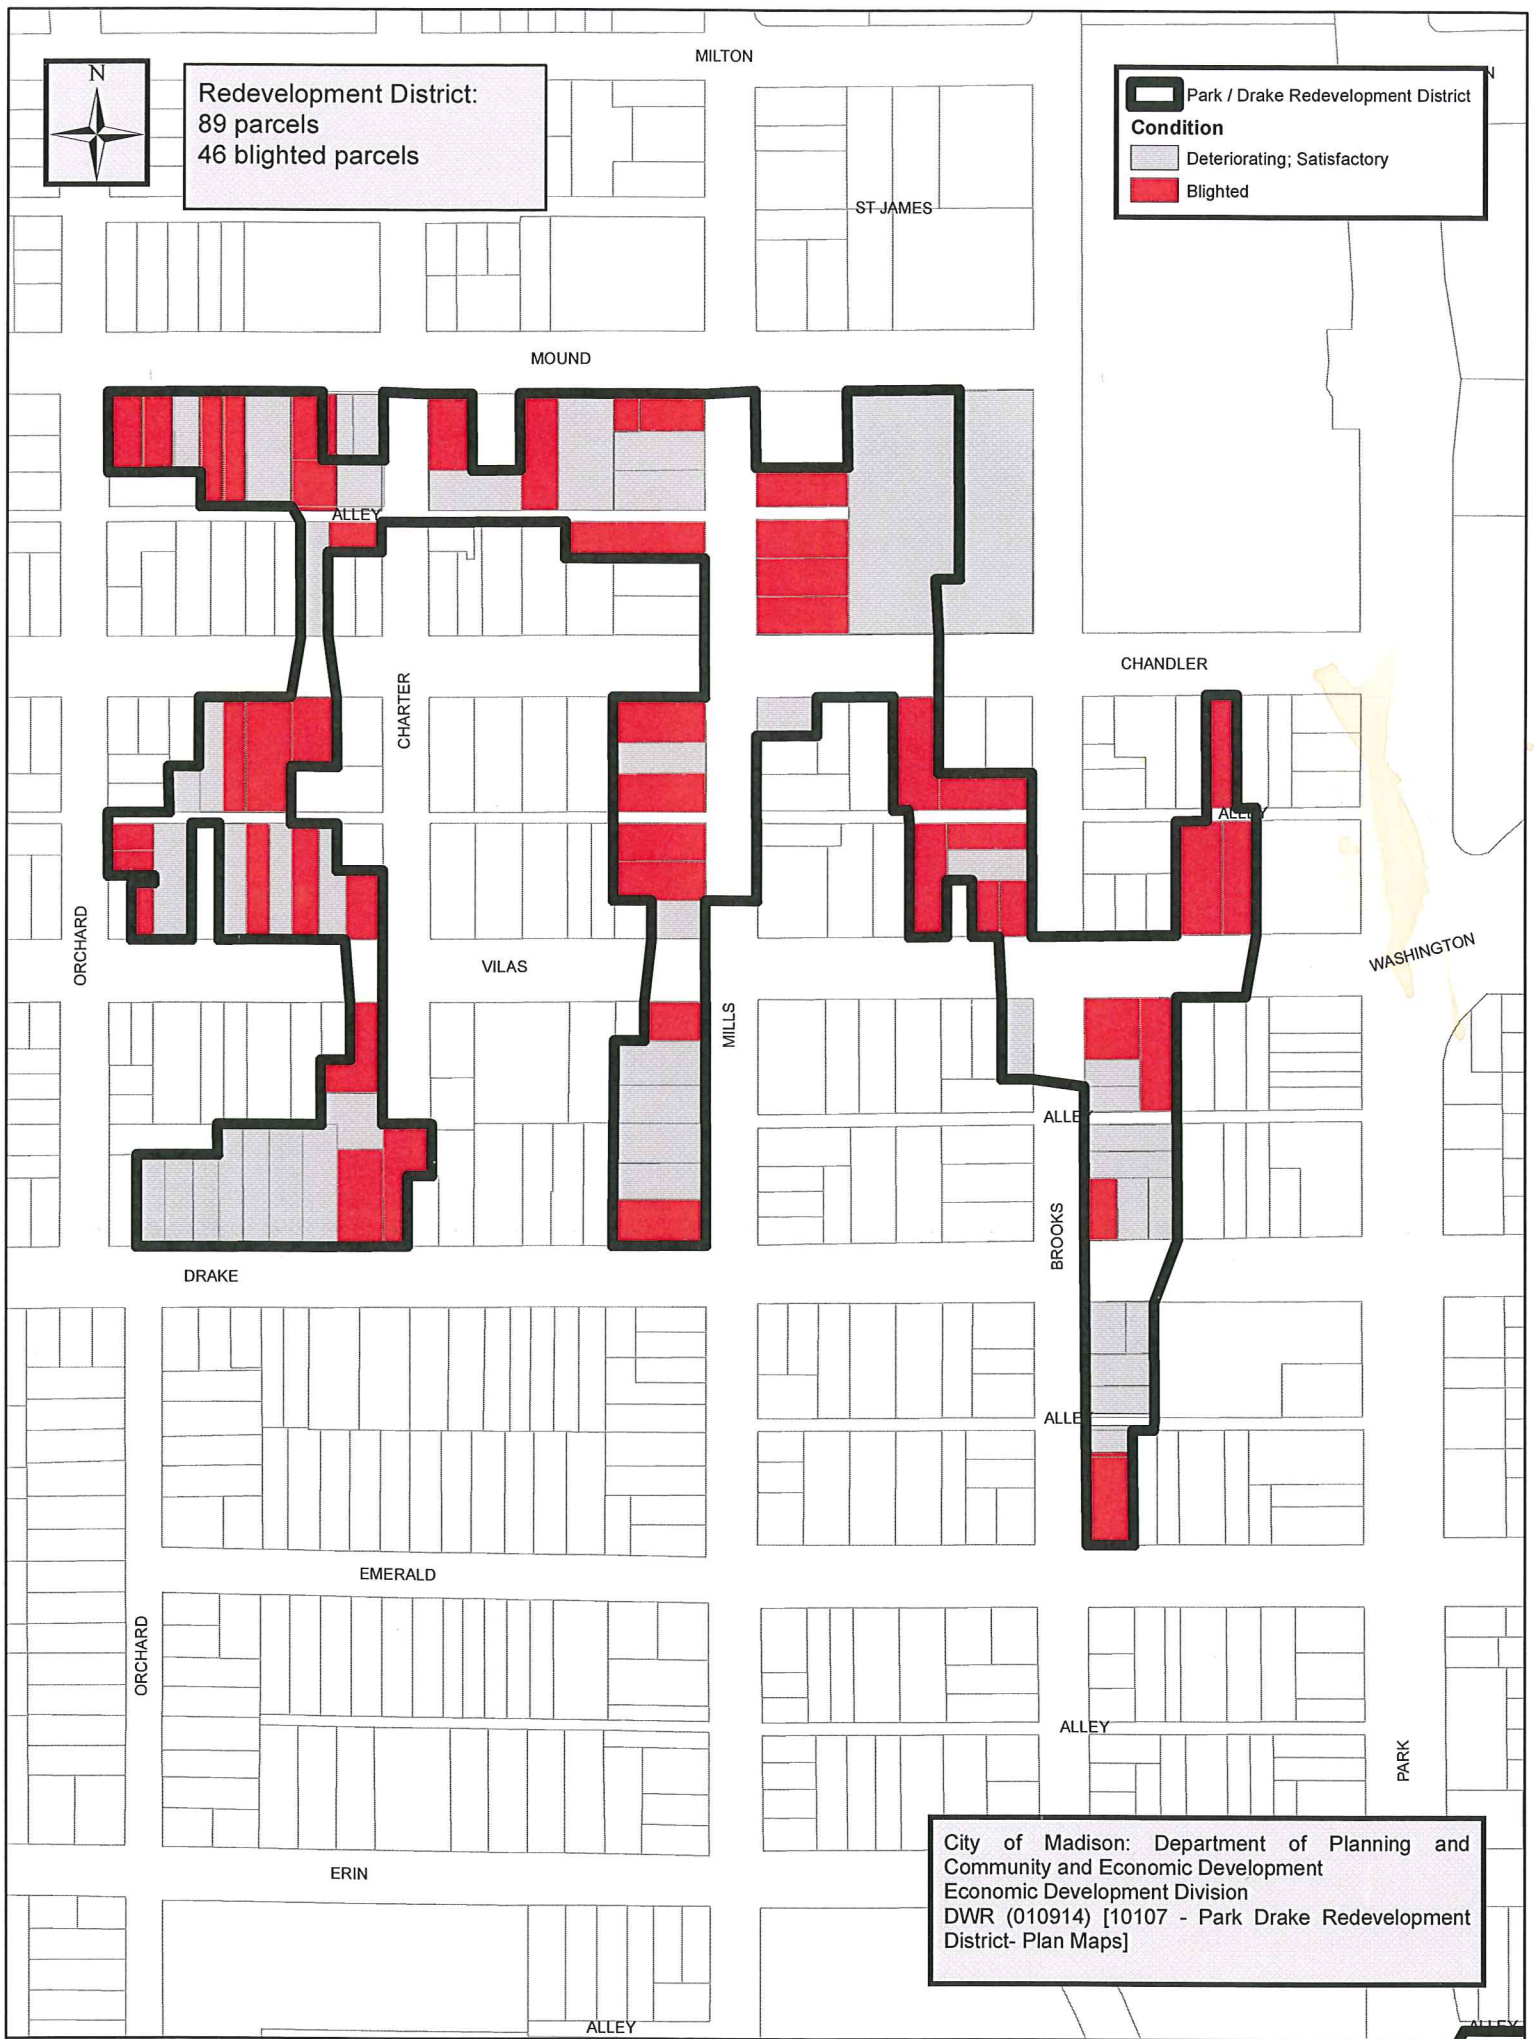

Redevelopment District:
89 parcels
46 blighted parcels

Legend

- Park / Drake Redevelopment District
- Condition**
- Deteriorating; Satisfactory
- Blighted

City of Madison: Department of Planning and
Community and Economic Development
Economic Development Division
DWR (010914) [10107 - Park Drake Redevelopment
District- Plan Maps]