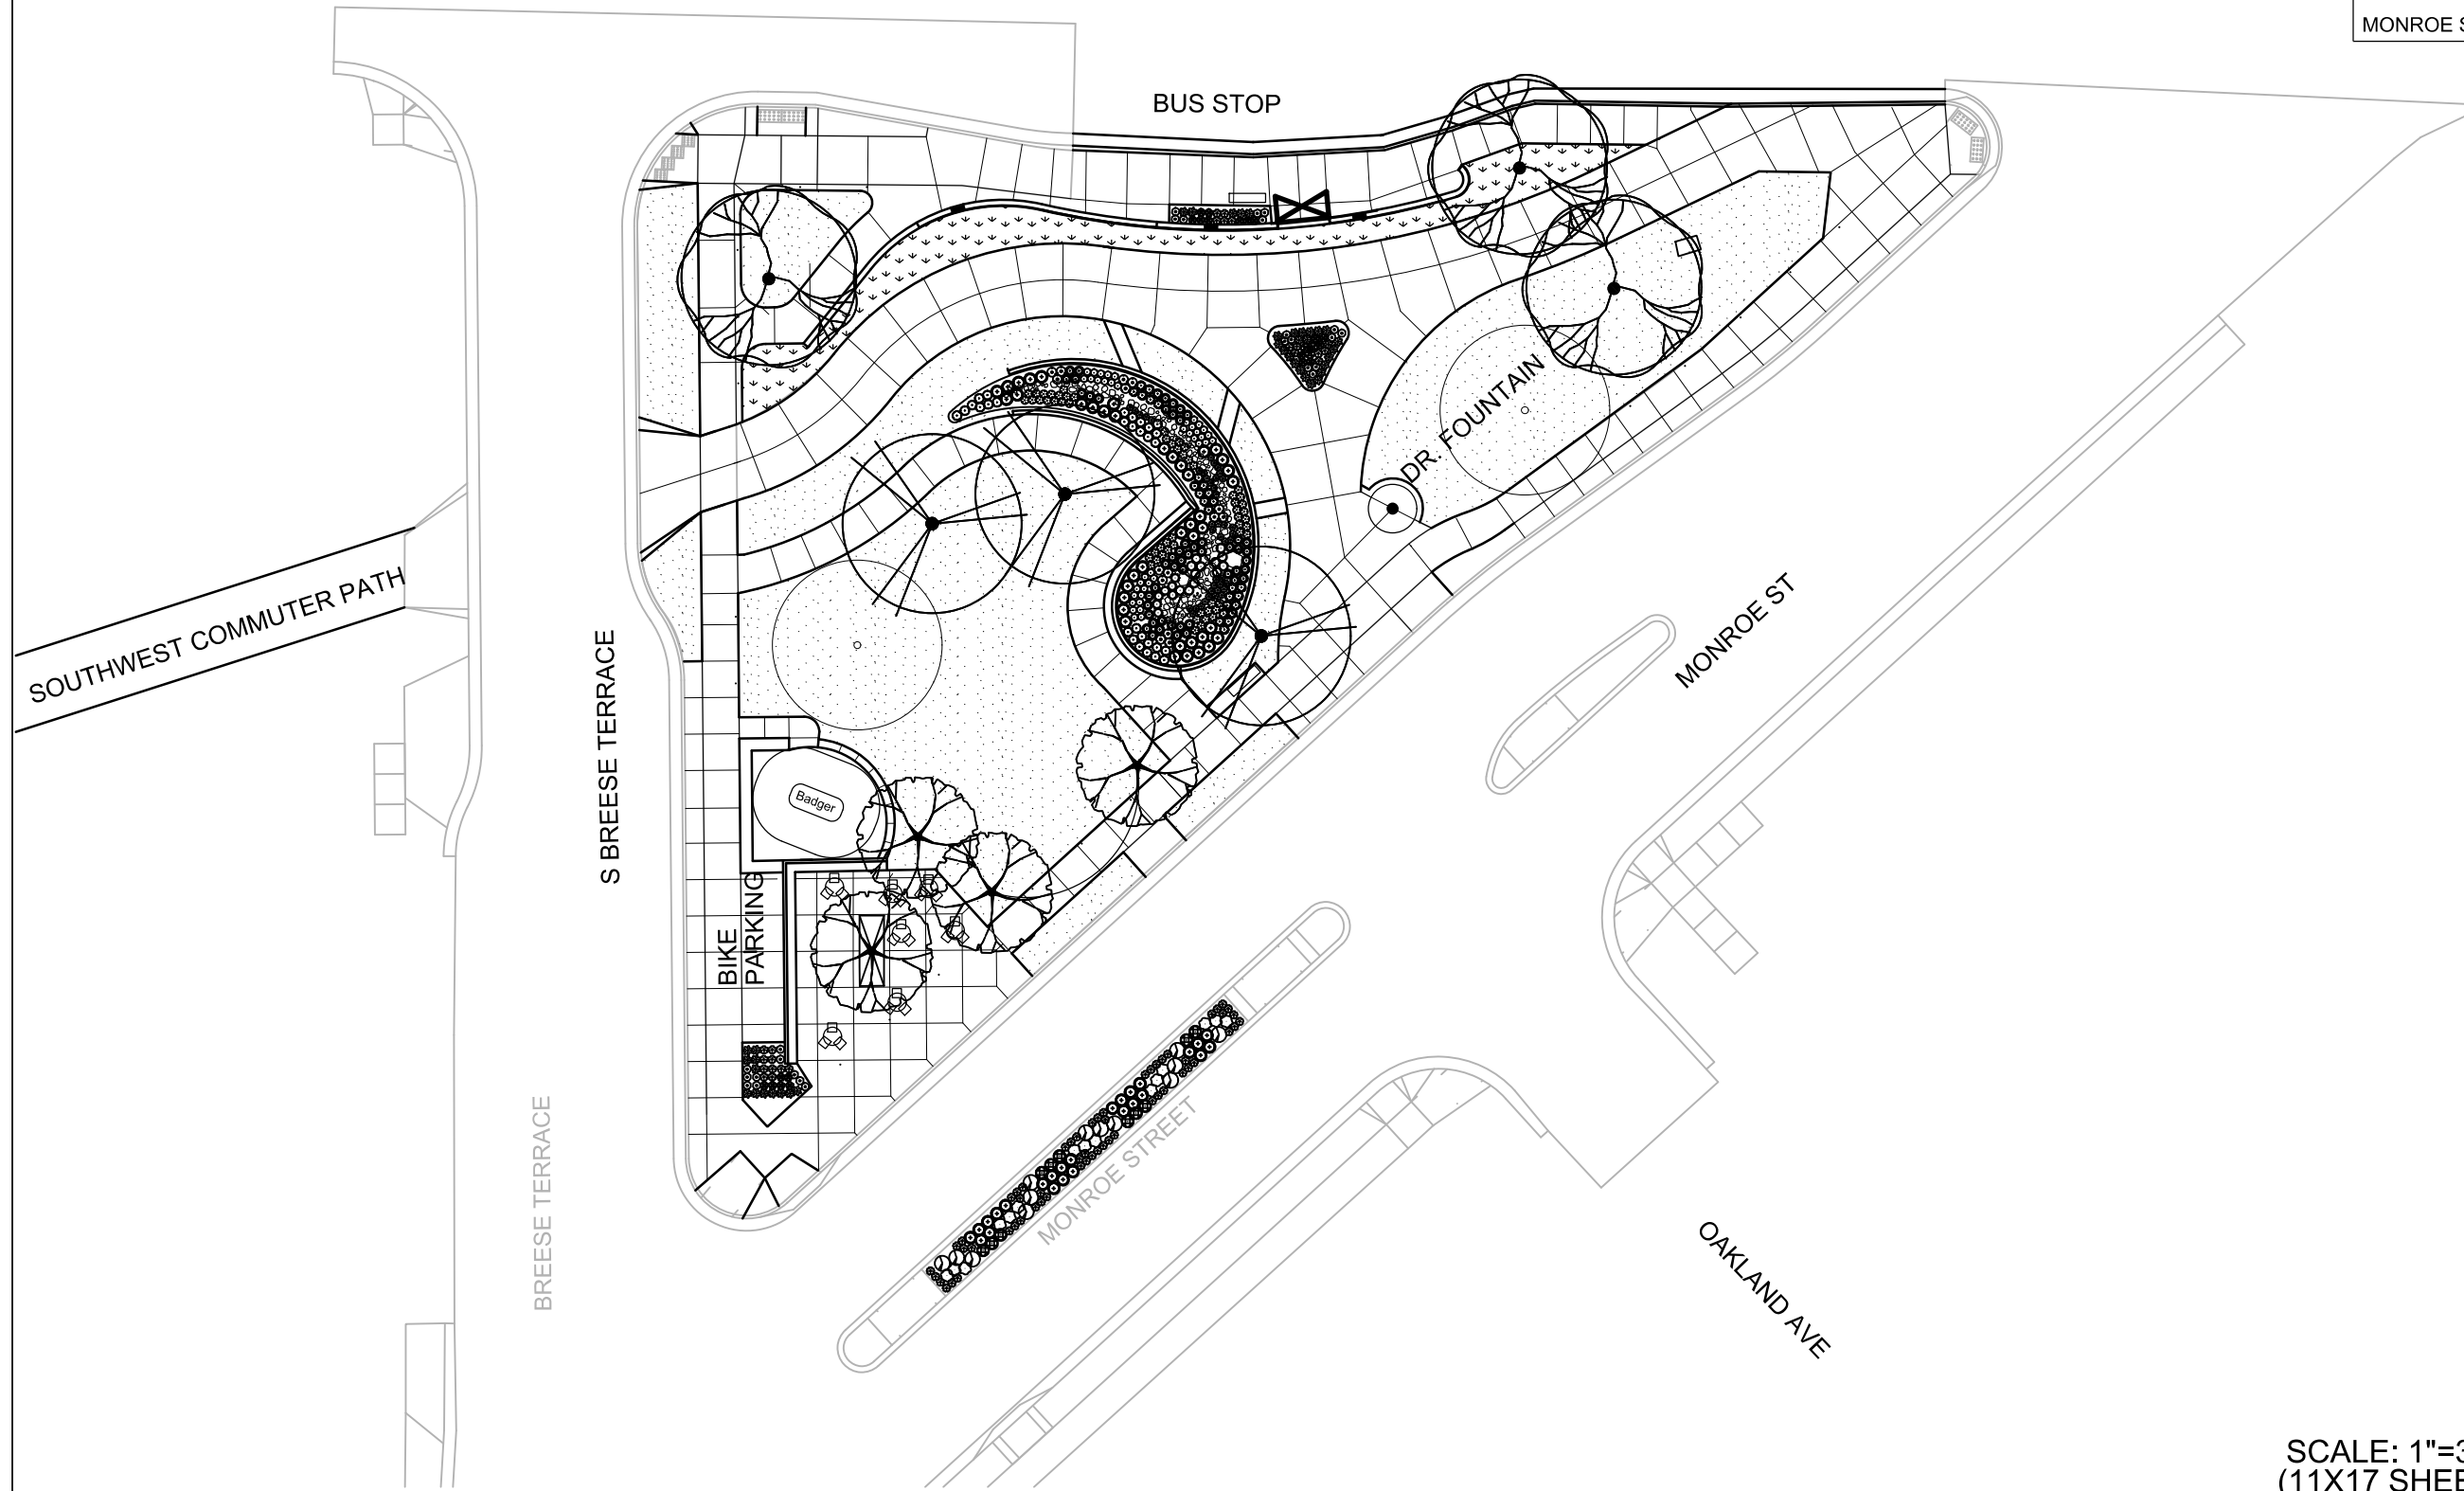

PLANTING PLAN

MONROE STREET PLAZA CITY OF MADISON

**KEN SAIKI DESIGN**

LANDSCAPE  
ARCHITECTS

303 S. PATERSON  
SUITE ONE  
MADISON, WI 53703  
Phone: 608 251-3600

1  
L3

PLAZA TREE PLANTING PLAN

PLOT SCALE:

PLOT NAME:

REV. DATE:

ORIGINATOR: CITY OF MADISON, STREETS DIVISION

Plaza View of Mosaic Wall

Badger Sculpture by Harry Whitehorse

Regent Street View of Mosaic Wall

Verona Road Mosaic by Marcia Yapp

# Monroe Street Plaza Modeling

Madison, WI | November 8, 2017

SKY - C - Blue (A74) - ST  
Accents C - Lt Bl (A74) ST  
C - Sky Blue (B8B)  
ACCENTS - PE - Violet Bl

Circle #1 - Pink  
#2 - Maroon  
#3 - C - Yellow  
PC - Grass Green  
#4 - Lt Orange  
PC - Peach  
#5 - C - Blue (B)  
#6 - C - Violet  
#7 - C - Coriander  
#8 - PE - Mulberry  
#9 - Lilac  
#10 - ST  
#11 - Indigo Bl  
#12 - Mulberry  
#13 - PE - Can Vcl  
#14 - ST  
#15 - Sky Bl  
C - Turquoise

Center Circle  
C - Red  
Bl - Lt Yel  
Bl - Lt Yel  
Bl - Lt Yel

PC - Sp. Org  
PC - Sp. Org  
PC - Sp. Org  
PC - Sp. Org

Panna  
Violet  
Lt Mar.

PC - Tr. Blue  
C - Turquoise