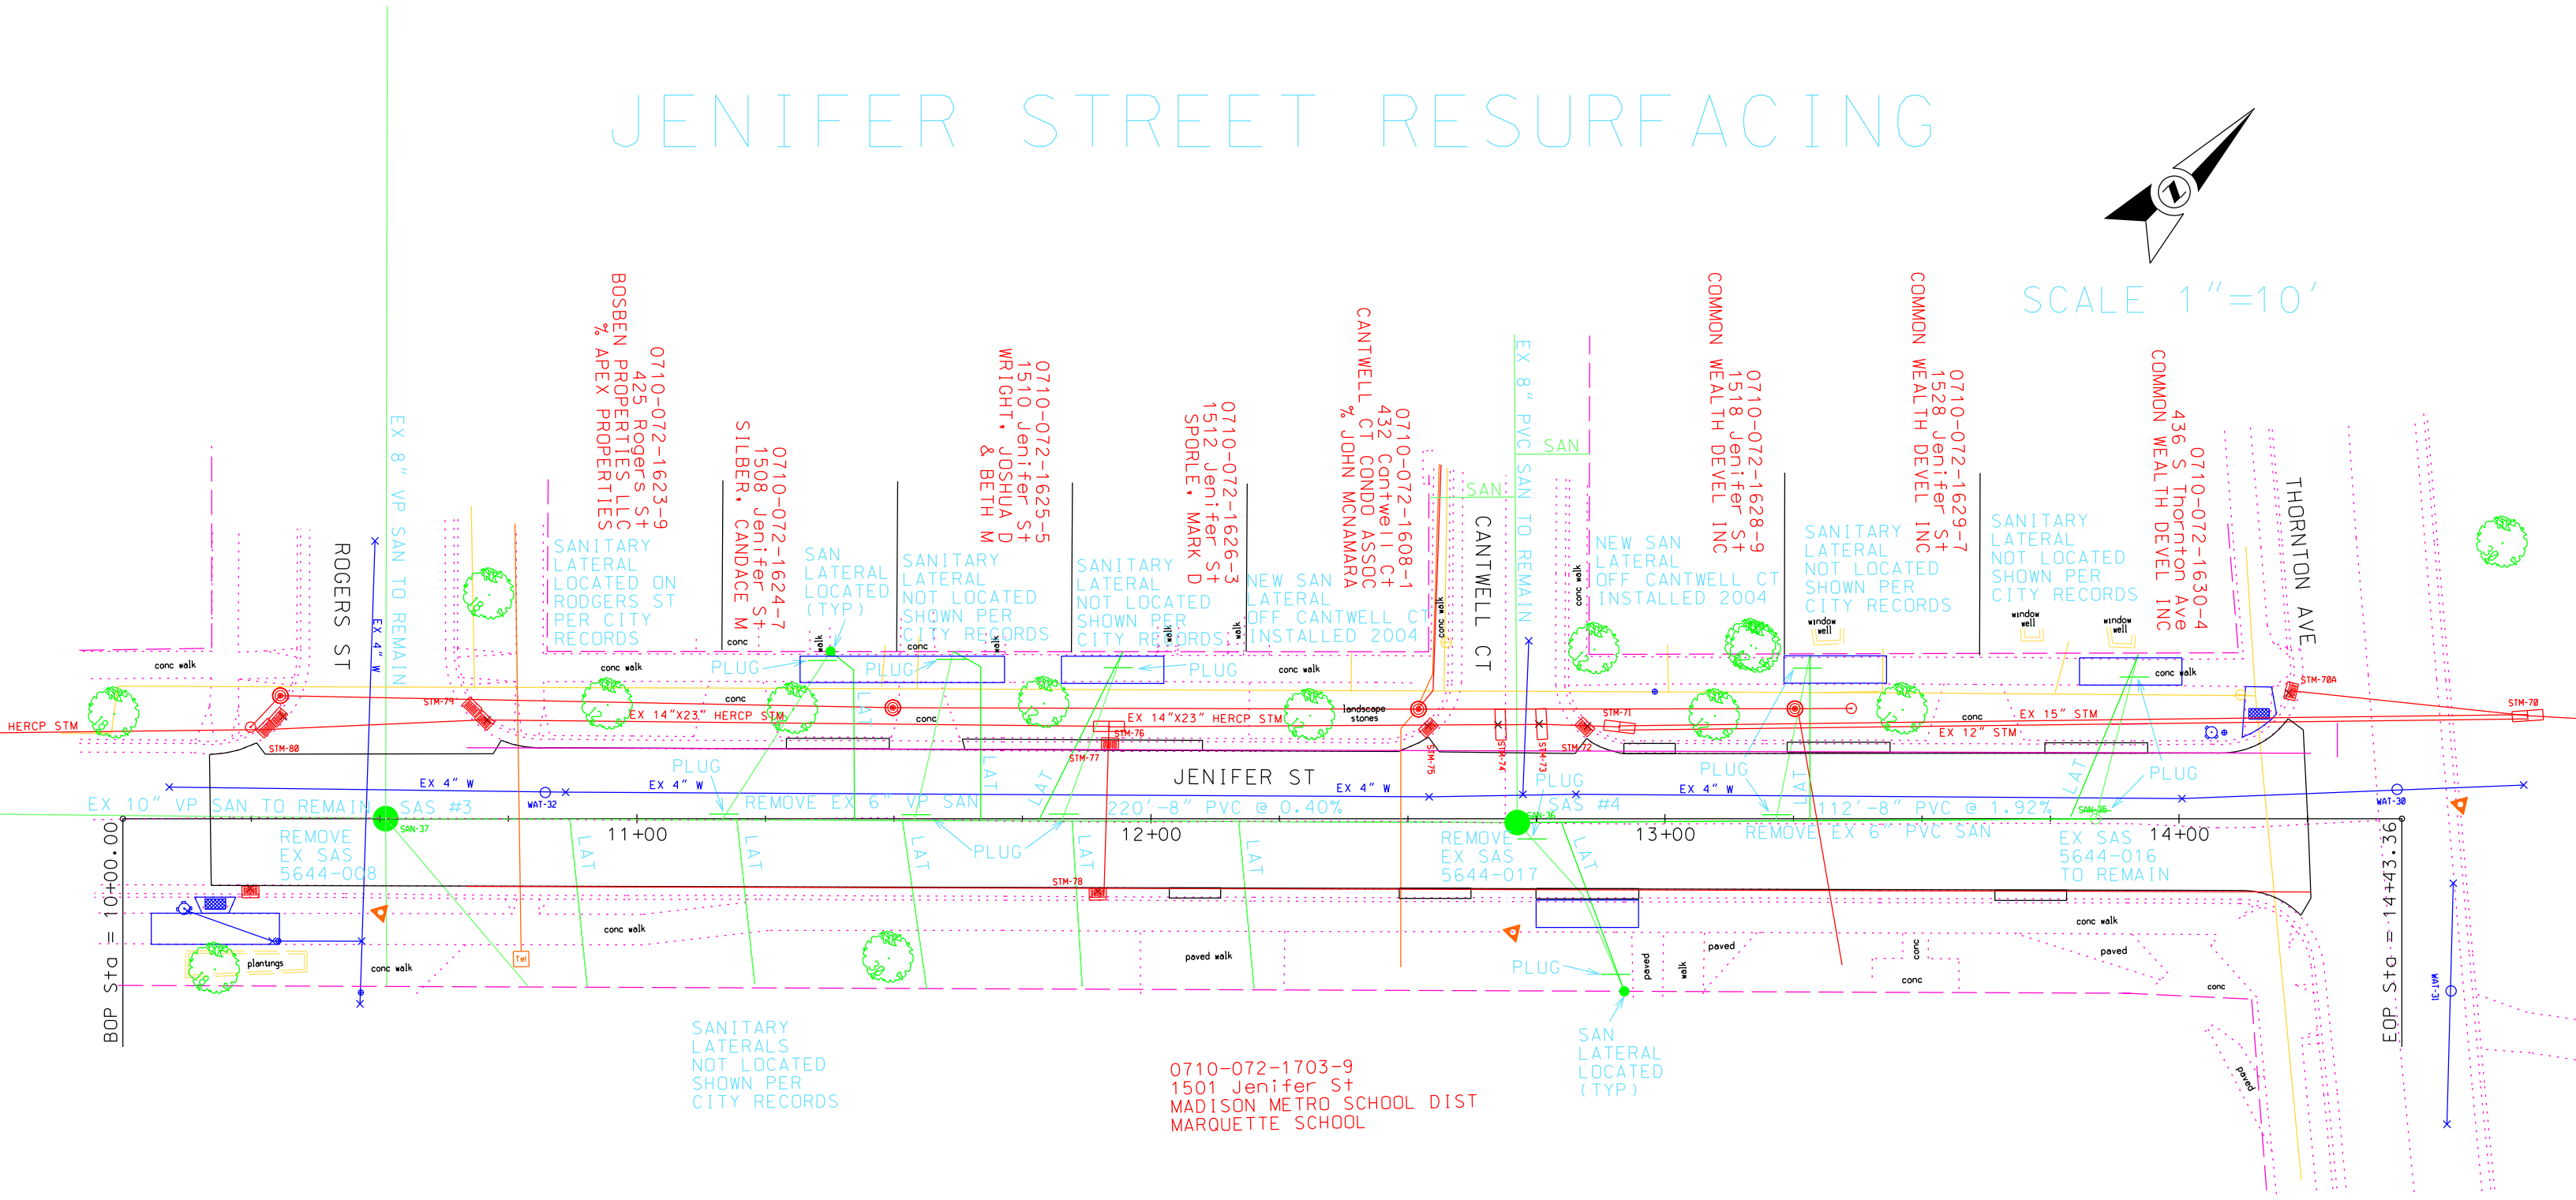

JENIFER STREET RESURFACING

SCALE 1"=10'

0710-072-1623-9
BOSBEN PROPERTIES LLC
% APEX PROPERTIES
425 Rogers St

0710-072-1624-7
SILBER, CANDACE M
1508 Jenifer St

0710-072-1625-5
WRIGHT, JOSHUA D
& BETH M
1510 Jenifer St

0710-072-1626-3
SPORLE, MARK D
1512 Jenifer St

0710-072-1608-1
CANTWELL CT CONDO ASSOC
% JOHN MCNAMARA
432 Cantwell Ct

0710-072-1628-9
COMMON WEALTH DEVEL INC
1518 Jenifer St

0710-072-1629-7
COMMON WEALTH DEVEL INC
1528 Jenifer St