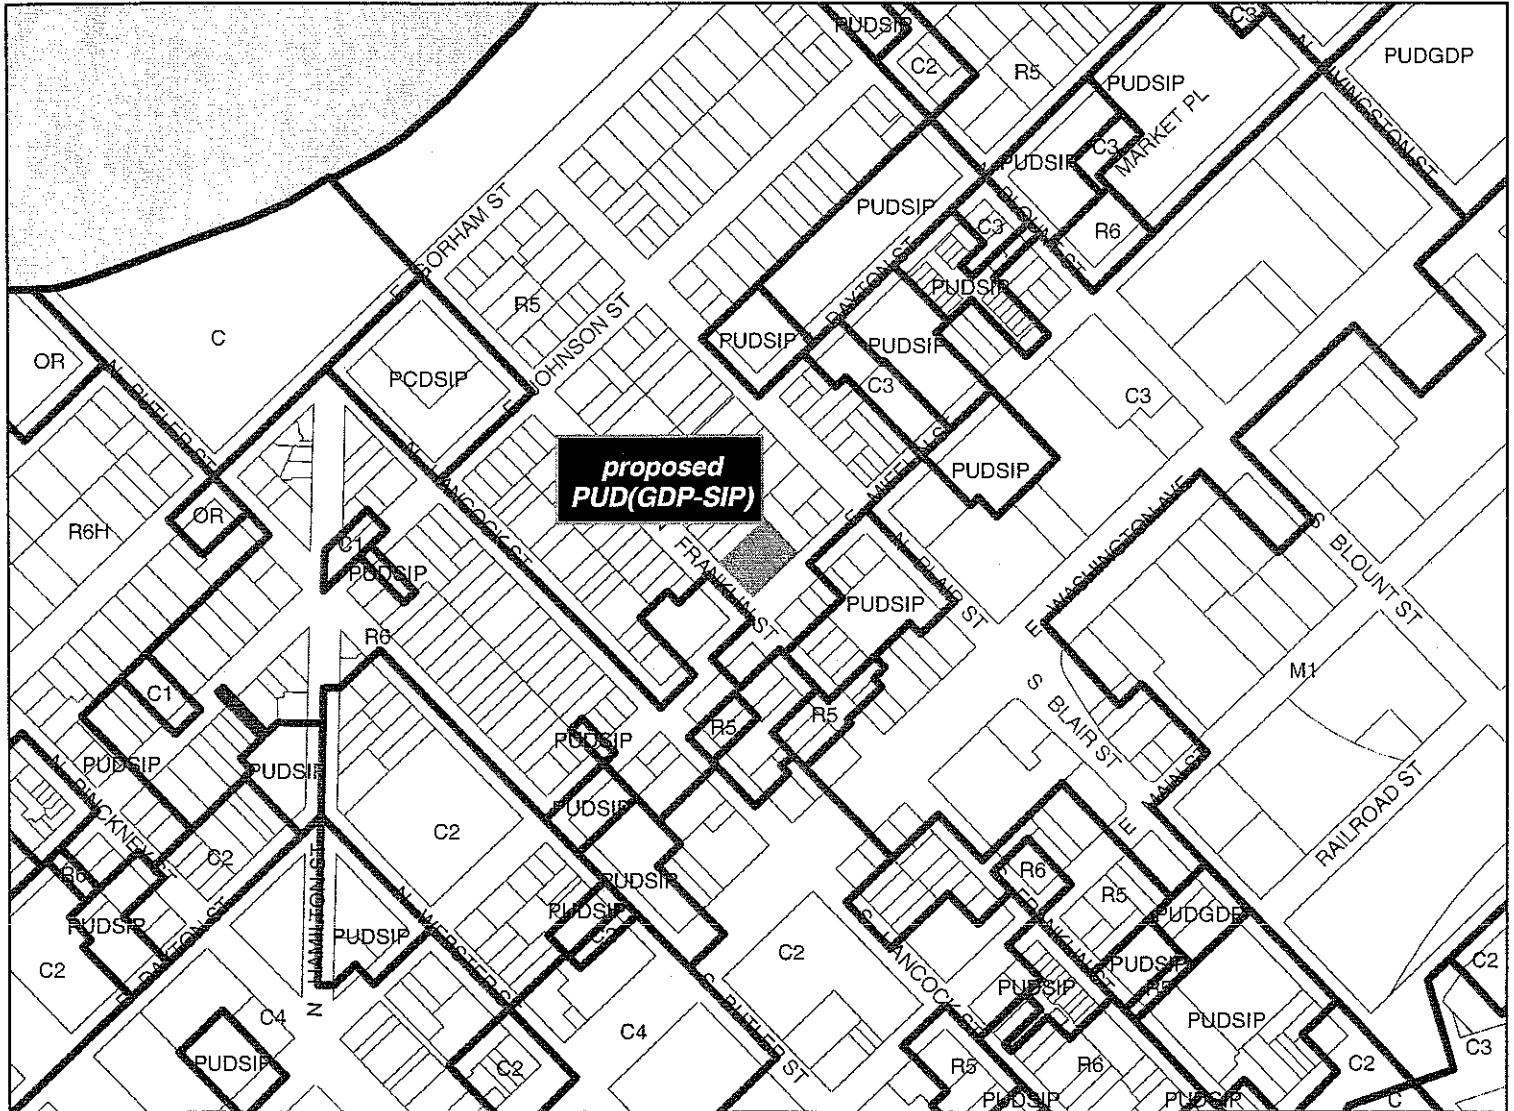

For Questions Contact: Tim Parks at: 261-9632 or tparks@cityofmadison.com or City Planning at 266-4635