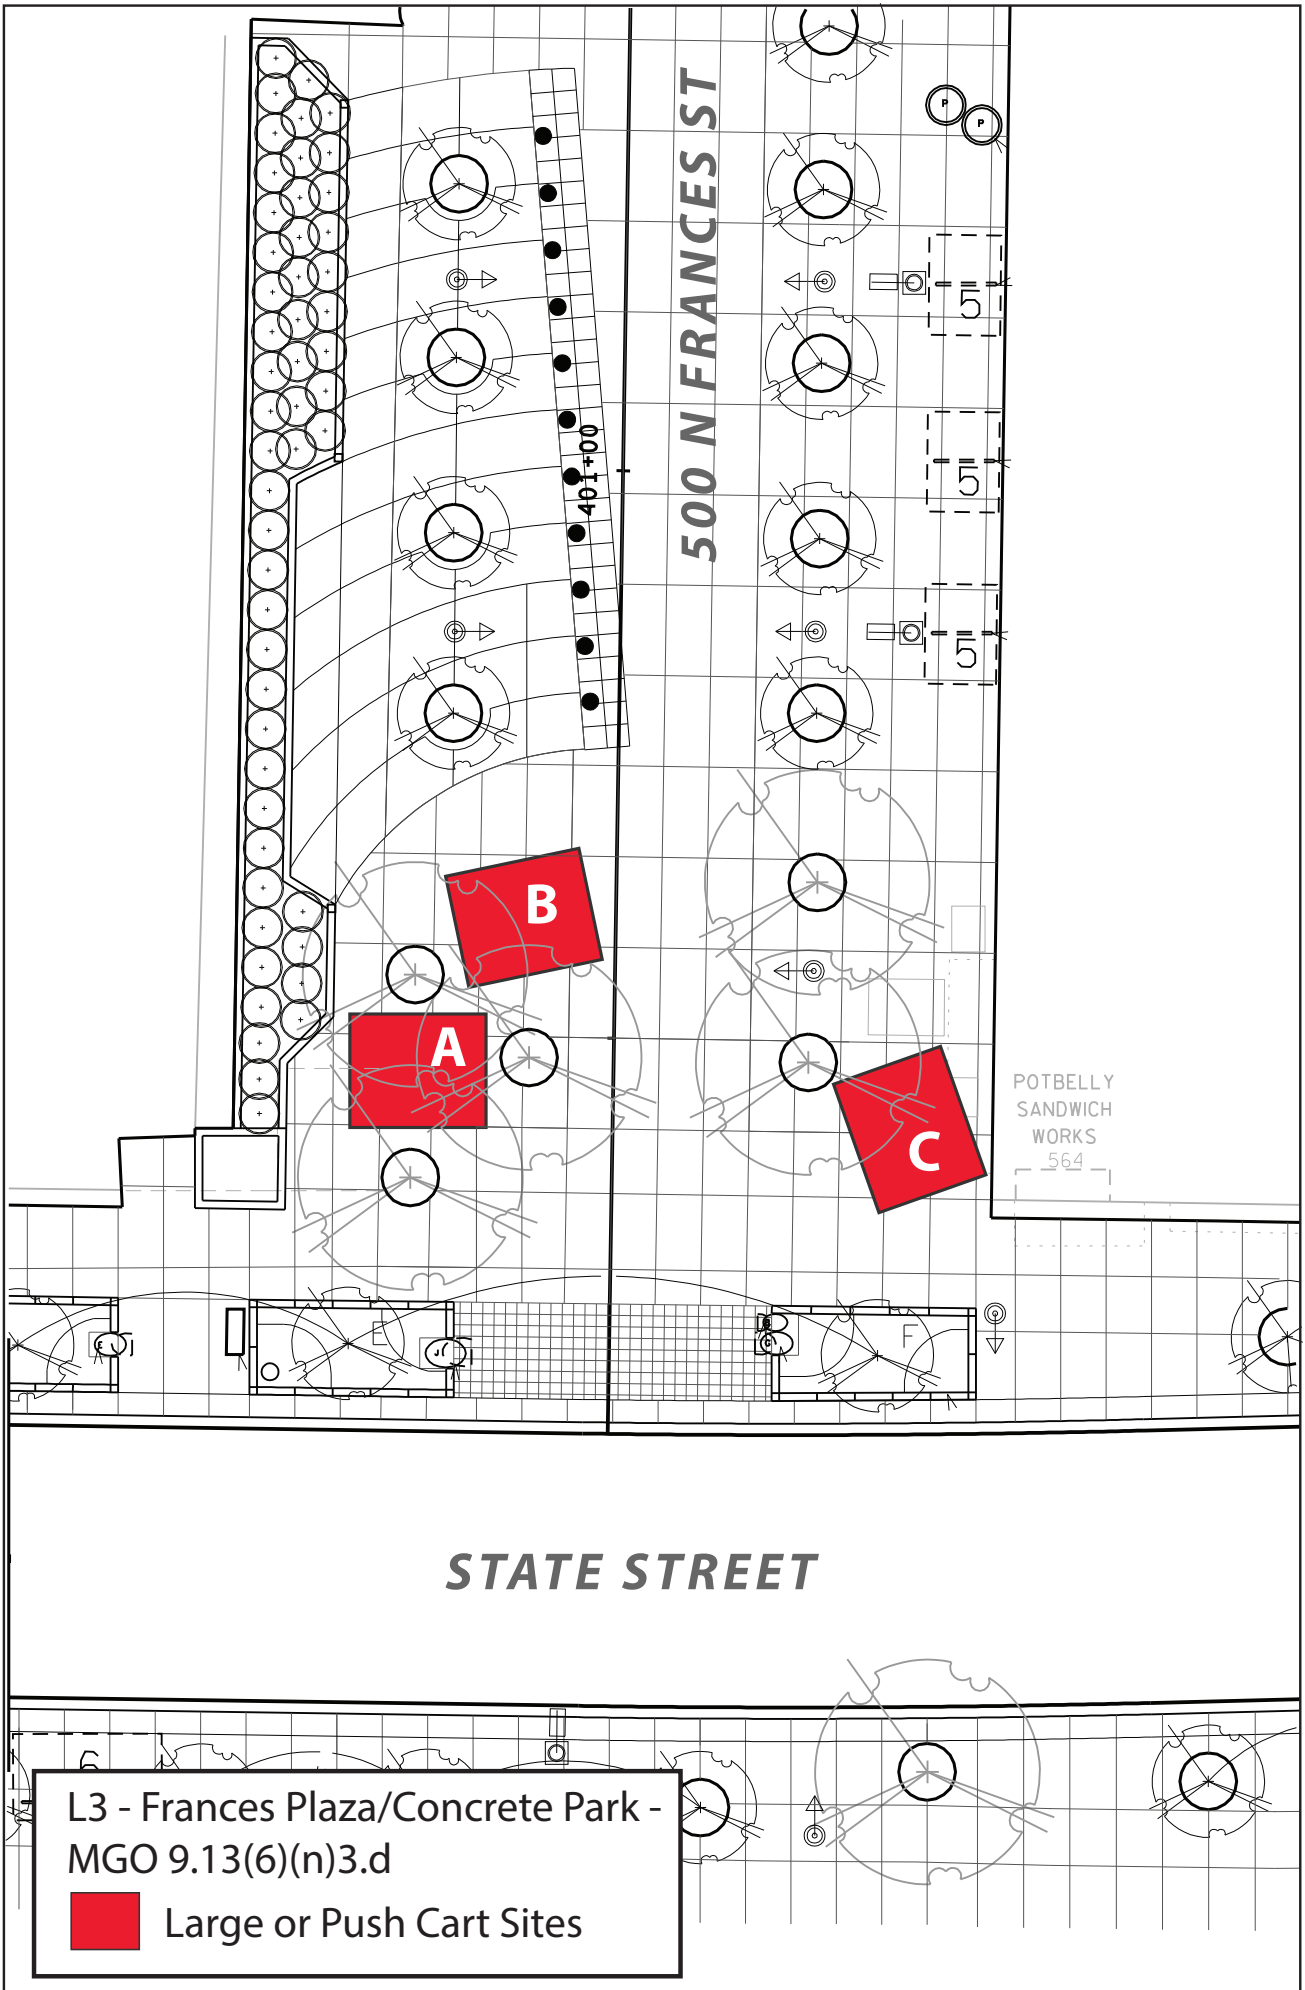

 CITY OF MADISON  
 Late Night Vending  
 9:00pm to 4:00am

**Late Night Vending Zone & Areas  
 (vend from legal parking spaces only):**  
 Zone A (1 cart)  
 Zone B (1 cart)  
 Zone C (2 carts)

**North Frances Plaza:  
 Site L3 (3 carts in assigned sites)**

*See MGO 9.13(6)(n) for complete details*

Prepared by the City of Madison Planning Division | May 2017

L3 - Frances Plaza/Concrete Park -  
MGO 9.13(6)(n)3.d

 Large or Push Cart Sites