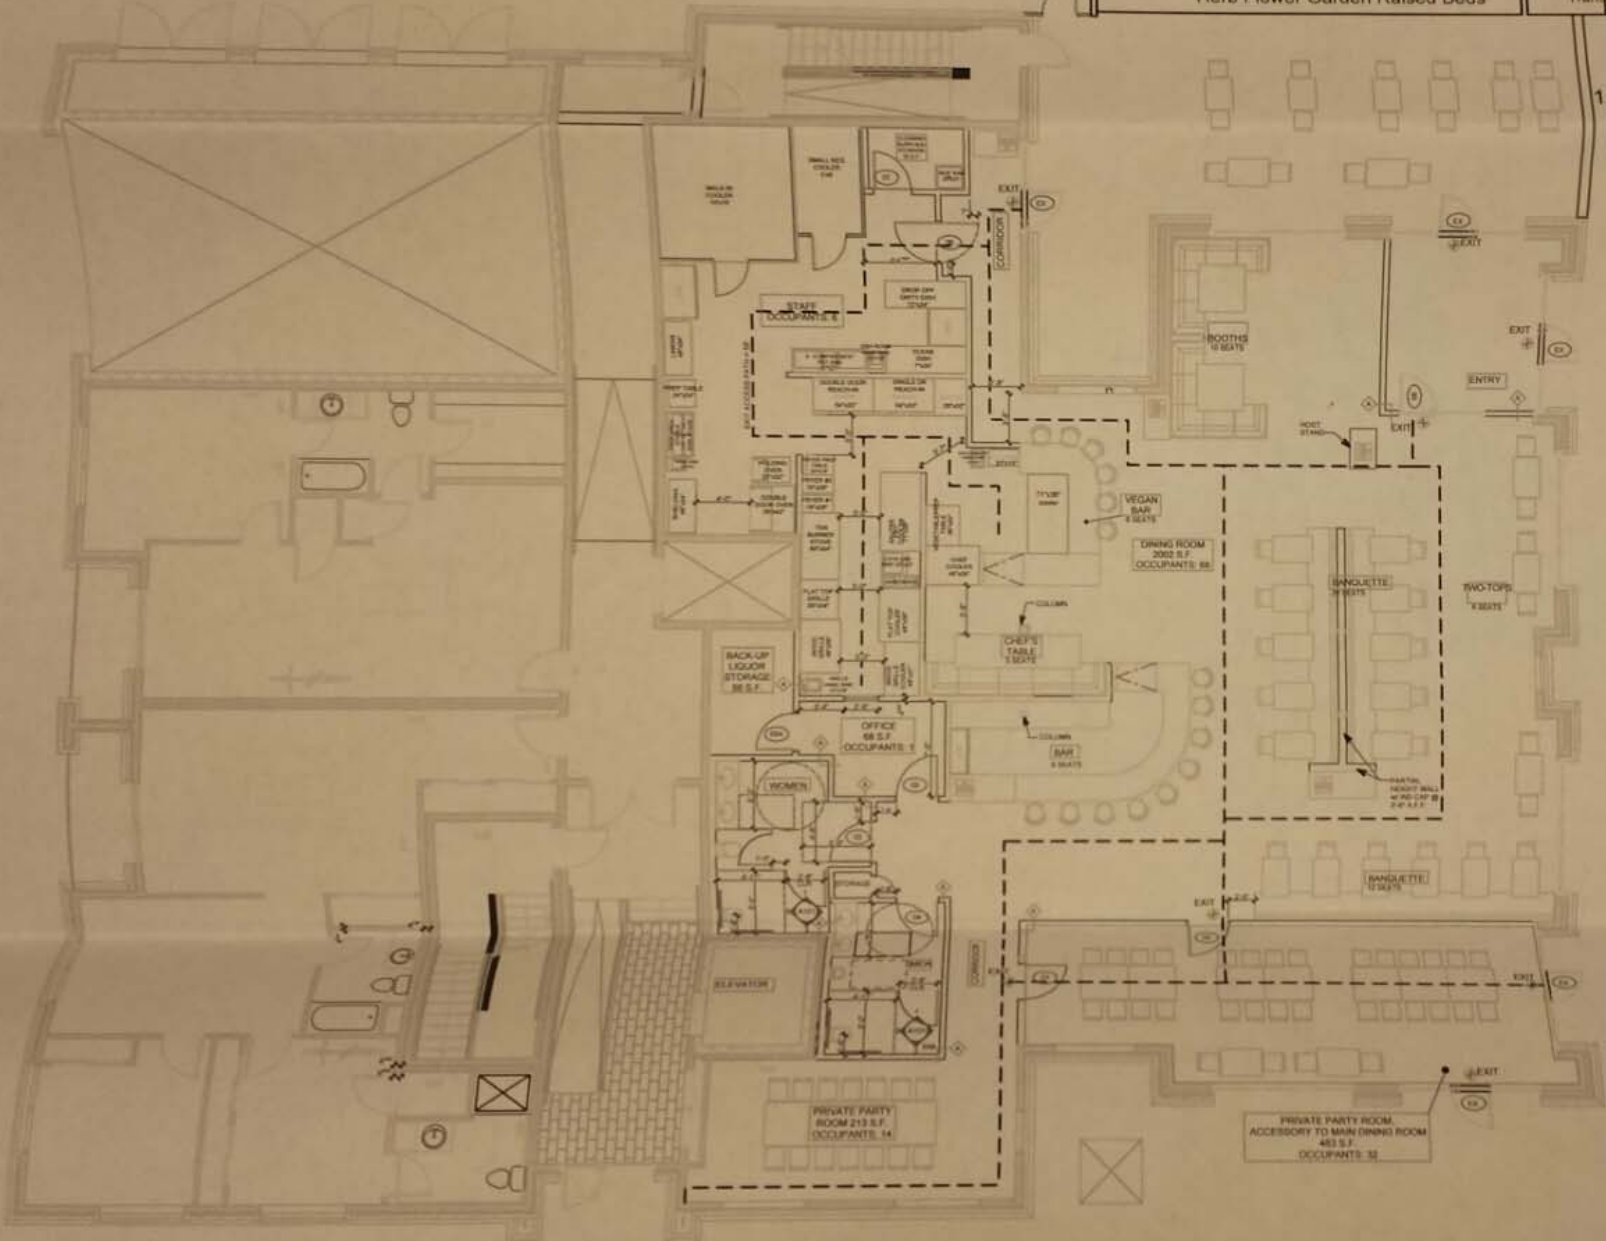

4' gate wood

30'x6' wood wall panels see pic 1

Herb Flower Garden Raised Beds

Transformer

16'x 4' Wrought Iron Fence See Pic 2

176 Inside & Outside Seating
 outside of -