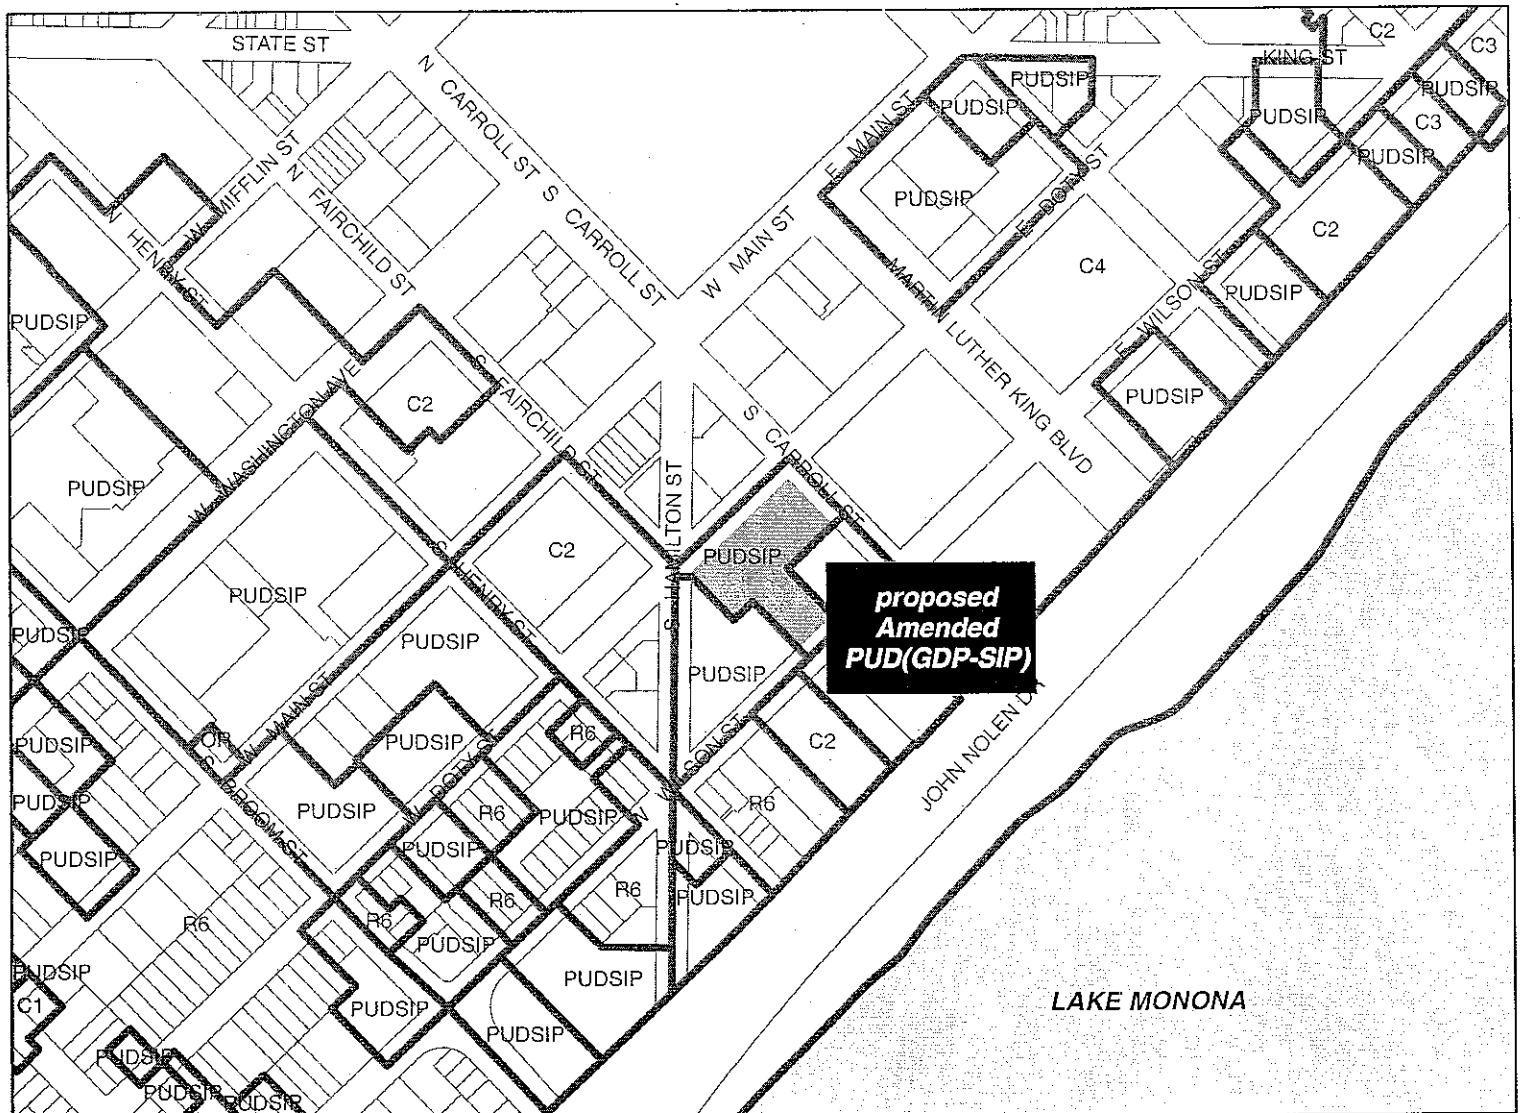

For Questions Contact: Tim Parks at: 261-9632 or tparks@cityofmadison.com or City Planning at 266-4635