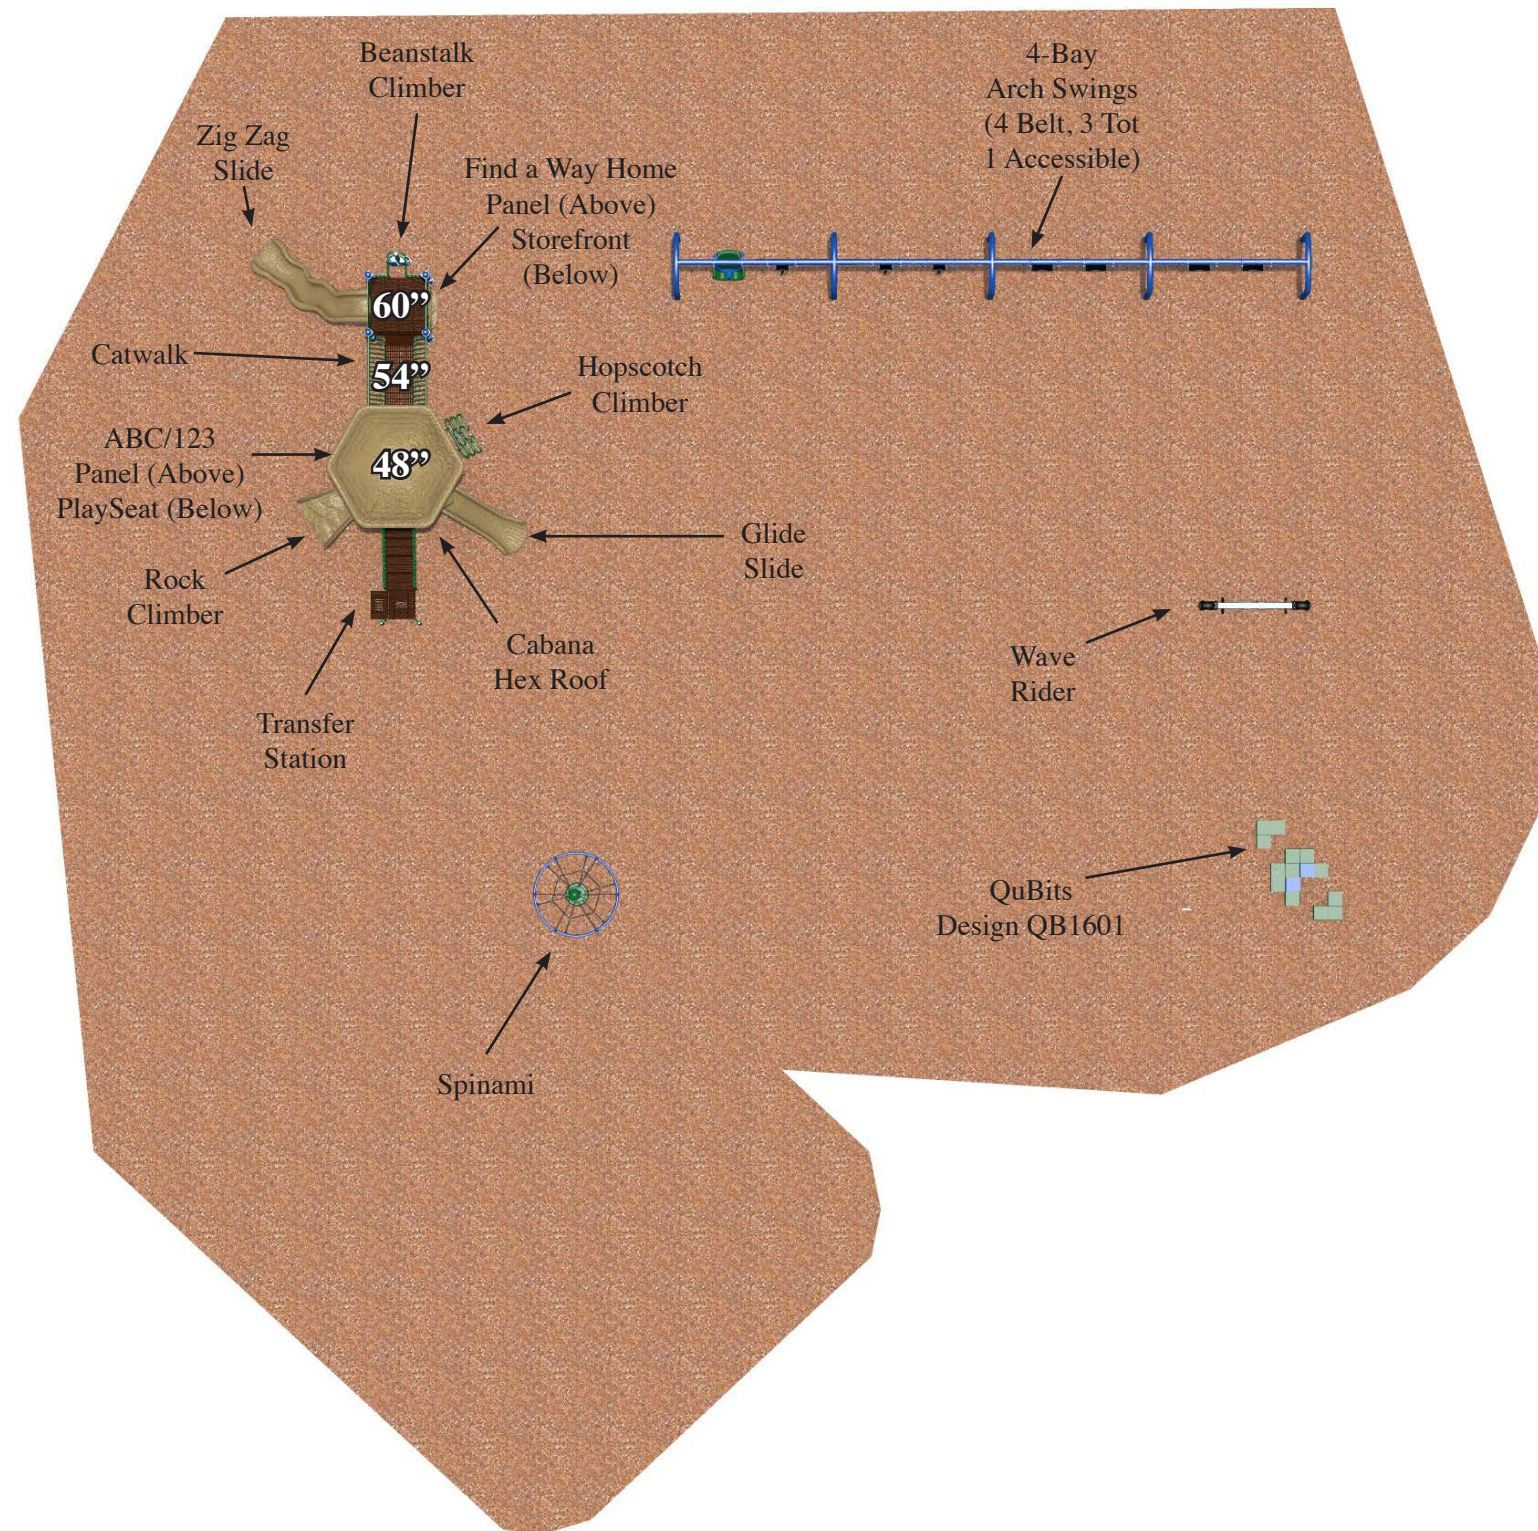

WEXFORD PARK

MADISON, WI

OPTION #1

(800) 775-8937 Main
 (608) 423-7655 Fax
 260 W. Main St.
 Cambridge, WI 53523
 info@leerecreation.com
 www.leerecreation.com

PROVIDING FUN ACROSS WISCONSIN SINCE 1995

Complies With:

- ASTM F1487-01
- ASTM F1487-98
- CPSC #325
- ADA-ADAAG

Design Number: PW012017

Use Zone:

of Users: 66

of Active Play Events: 25

Age: 2 to 5 & 5 to 12

Colors Shown:

Blue

Brownstone

Green