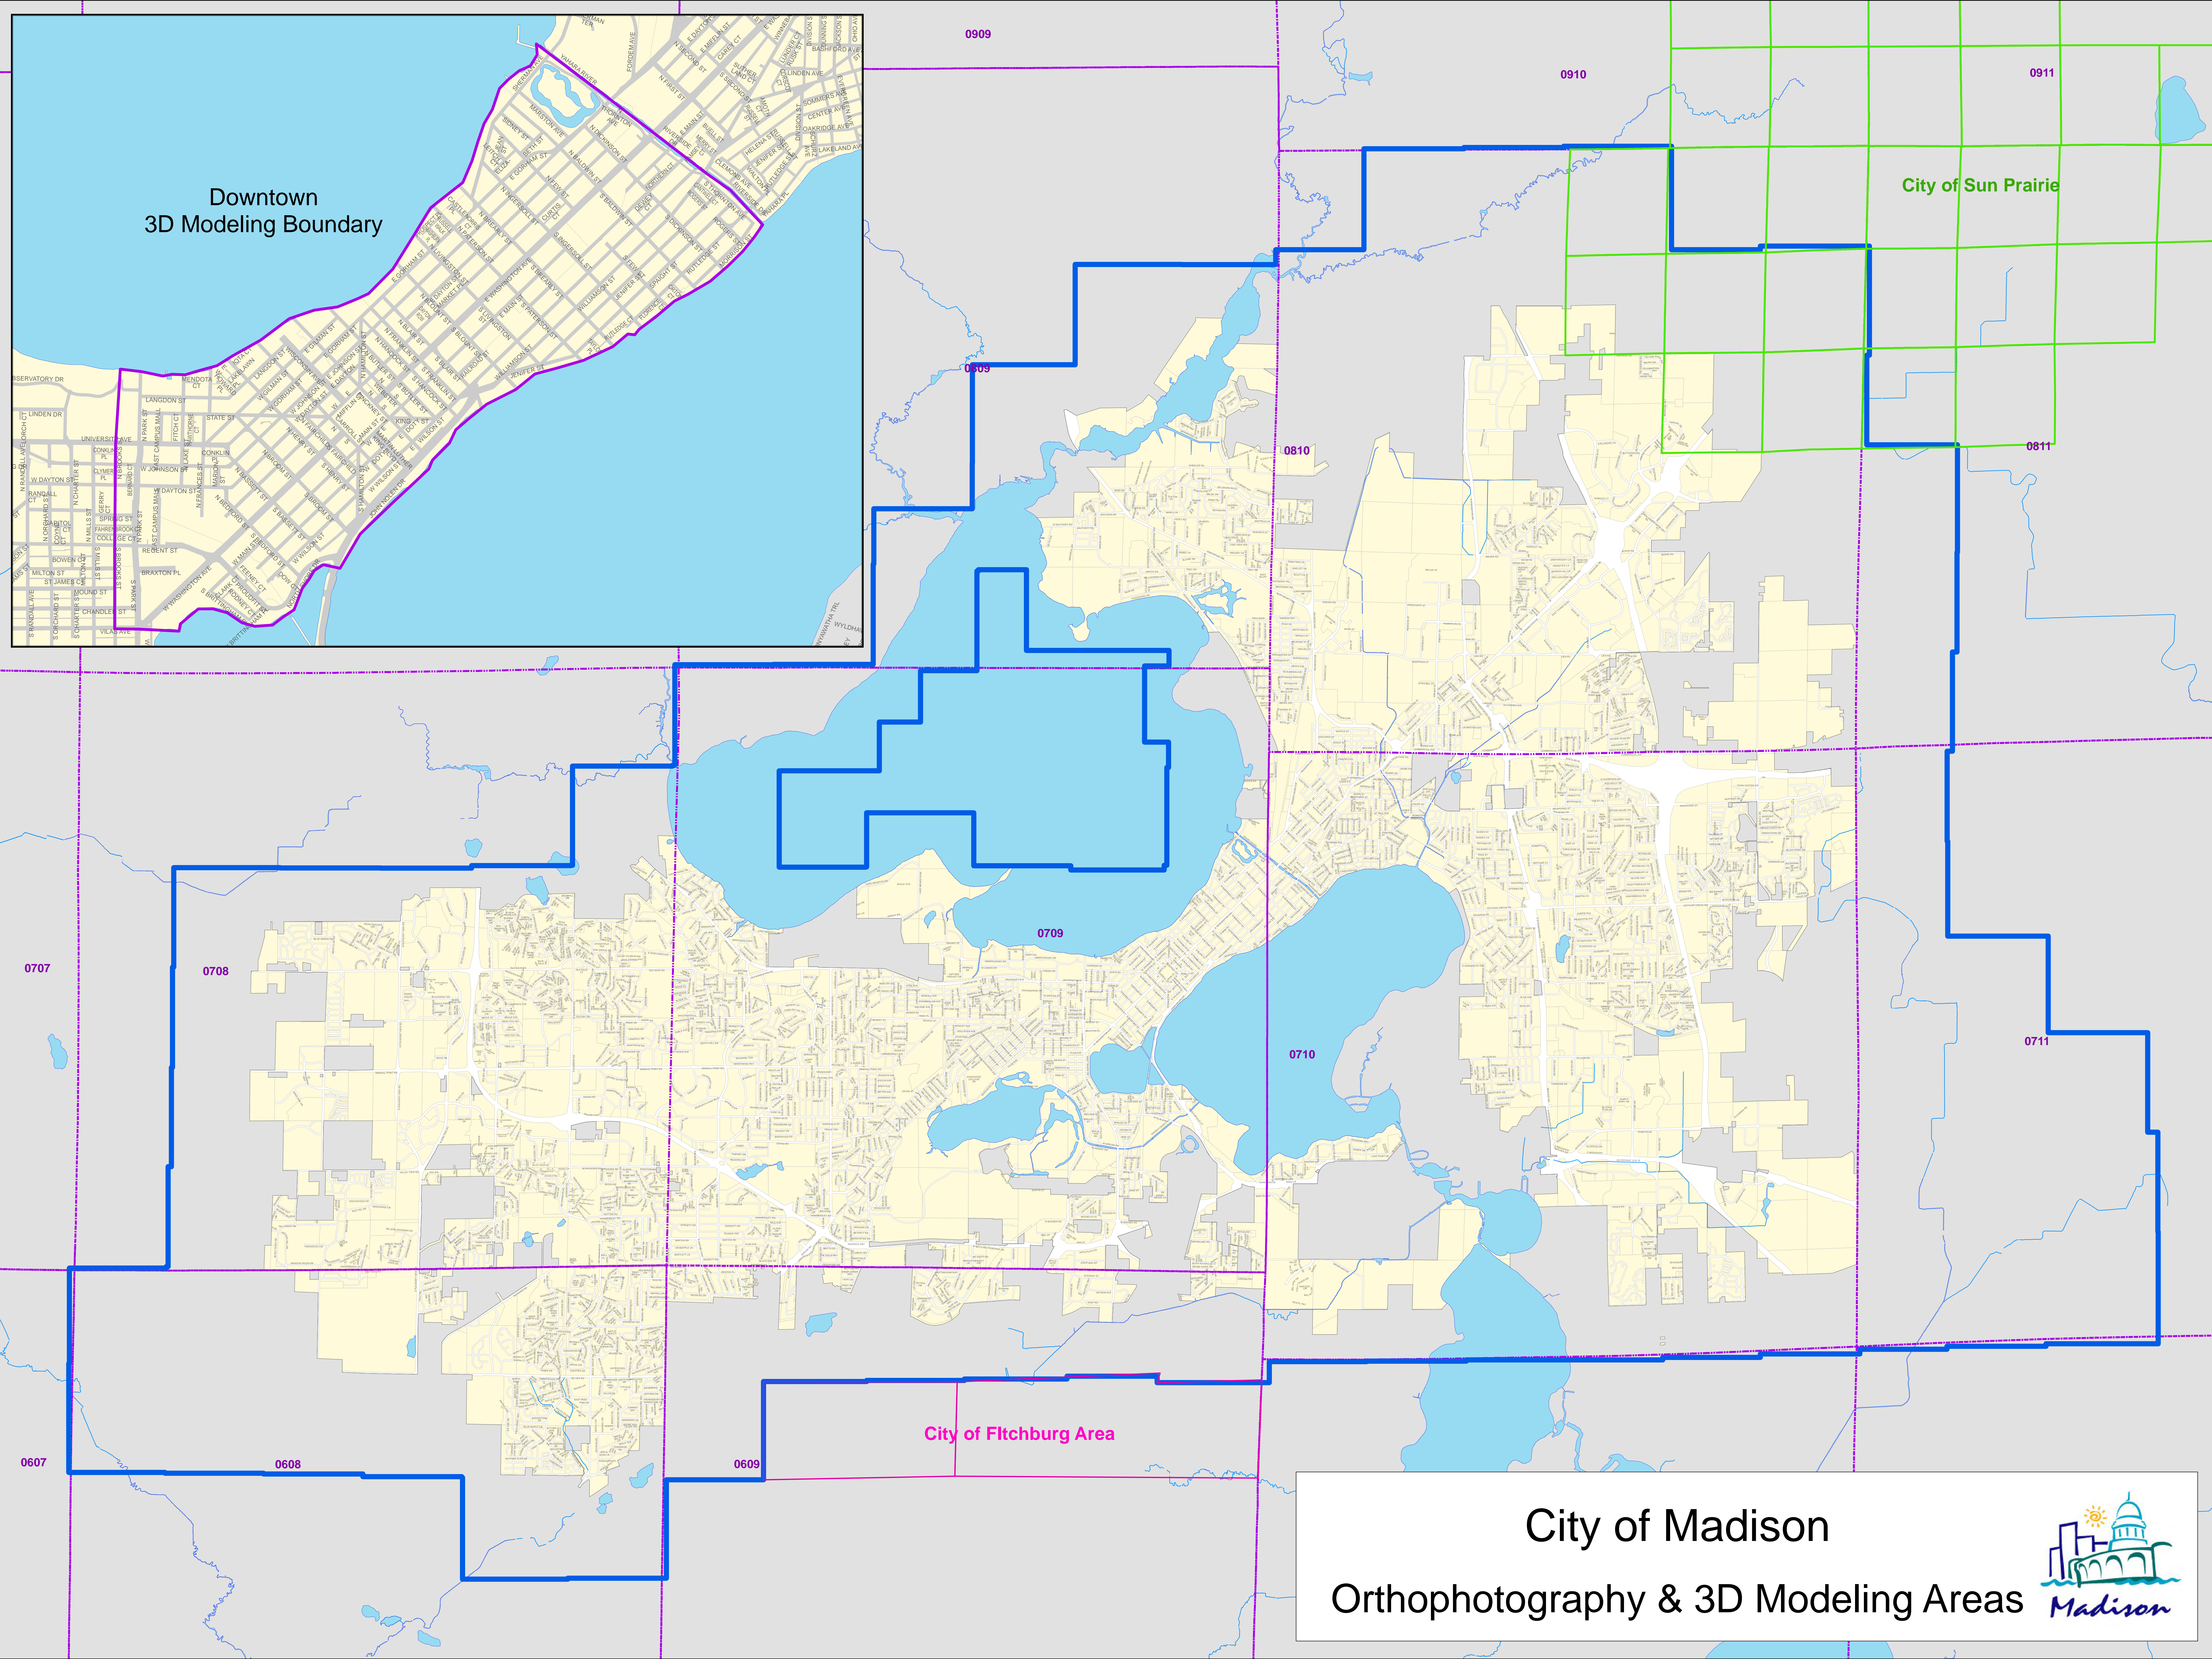

Downtown  
3D Modeling Boundary

City of Sun Prairie

City of Fitchburg Area

City of Madison  
Orthophotography & 3D Modeling Areas

The logo for the City of Madison, featuring a stylized illustration of the Wisconsin State Capitol building with a sun rising behind it. Below the illustration, the word "Madison" is written in a cursive font.