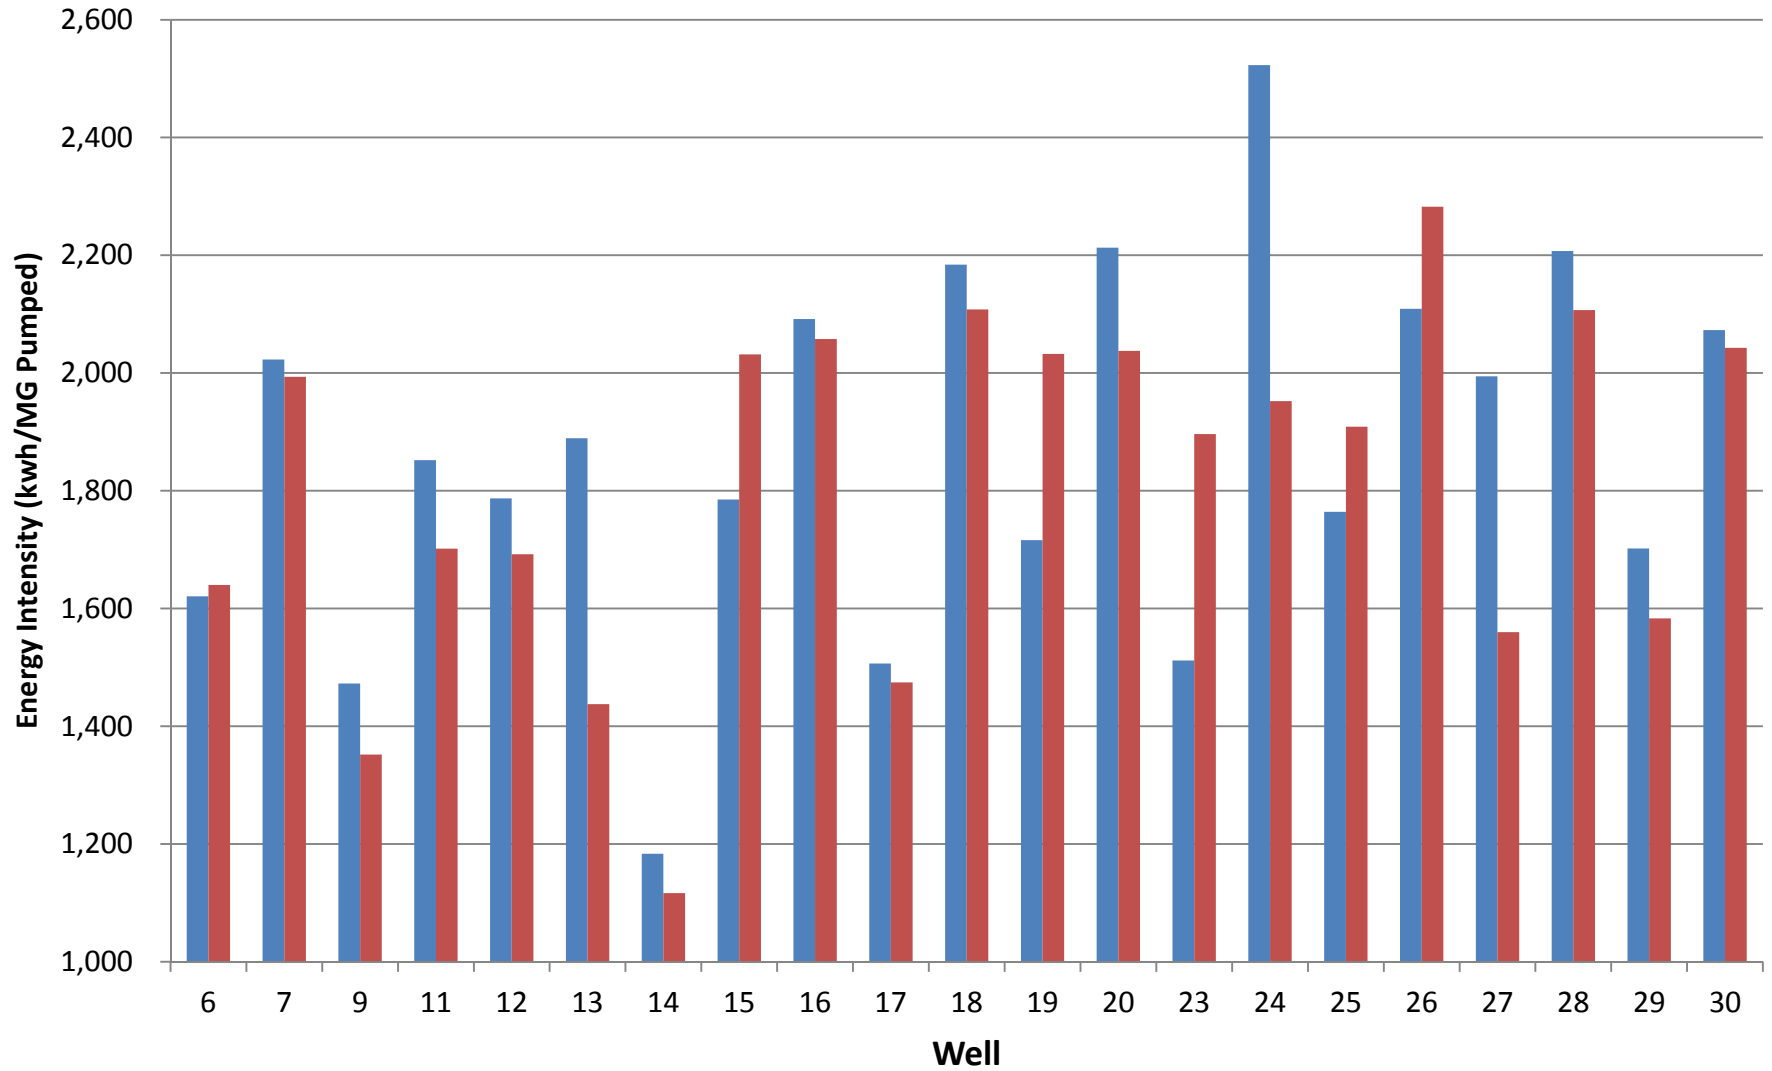

Energy Intesity by Well Before and After Treatment

Also Reflects Impact of VFD's

■ 2005-2006 Average kwh/MG ■ 2015-2016 Average kwh/MG