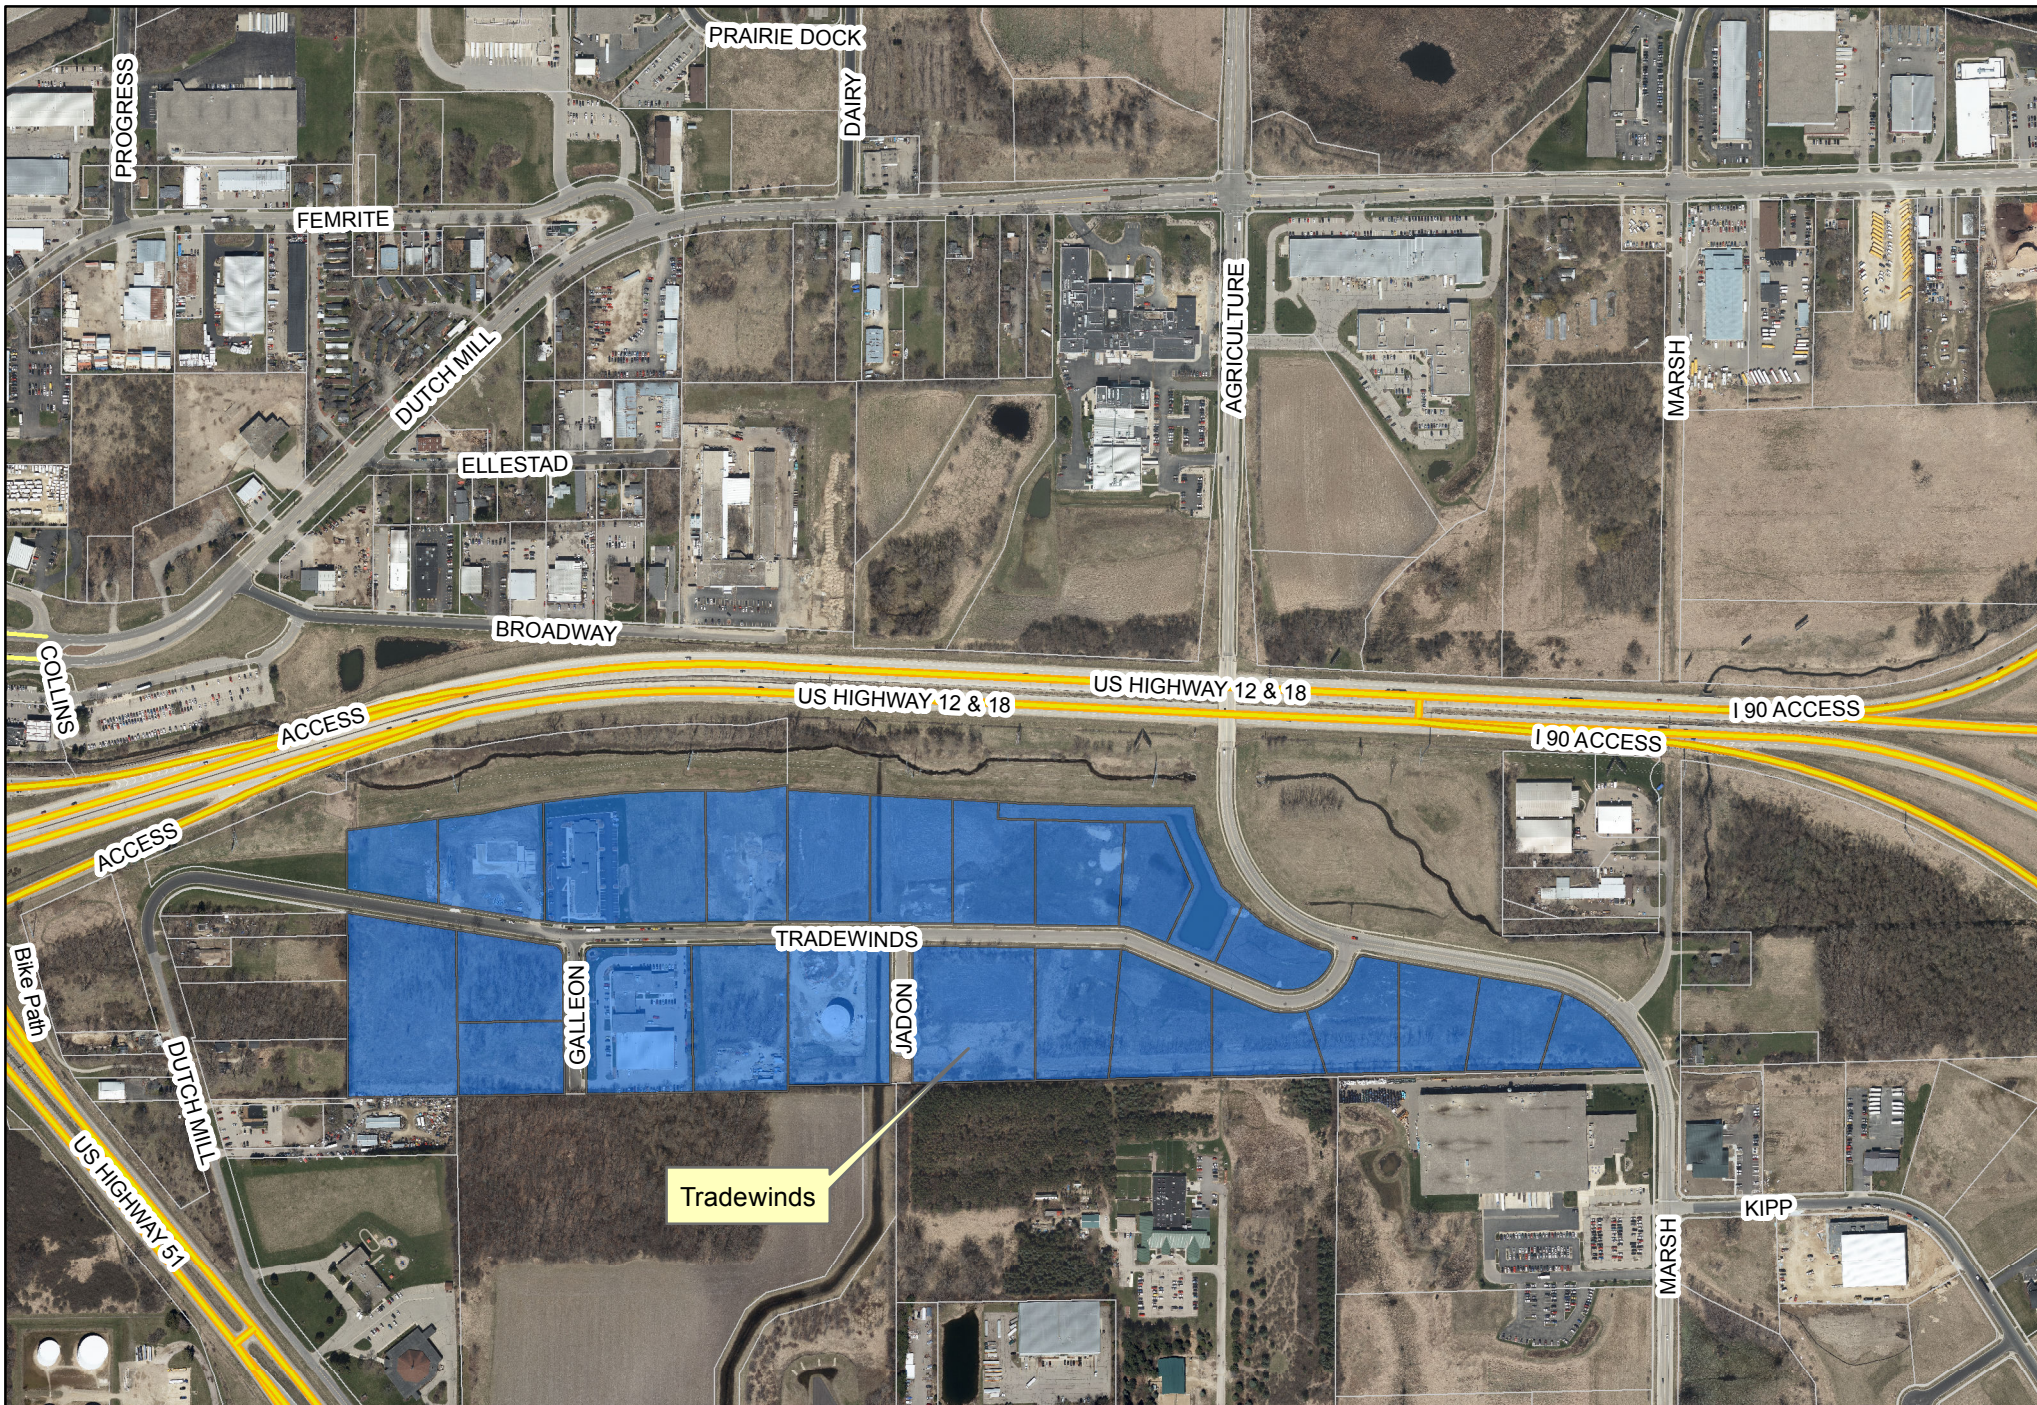

Department of Planning and Community
and Economic Development:
Economic Development Division (REDWR)

Jobs TIF - Tradewinds

Date: 5/10/2018

Document Path: M:\ARC\gis_users\ced\RE DWR\TIF\TIF Policy\Jobs TIF - Tradewinds.mxd

DRAFT
Designated Jobs TIF Platted / Zoned Lots
- Tradewinds -