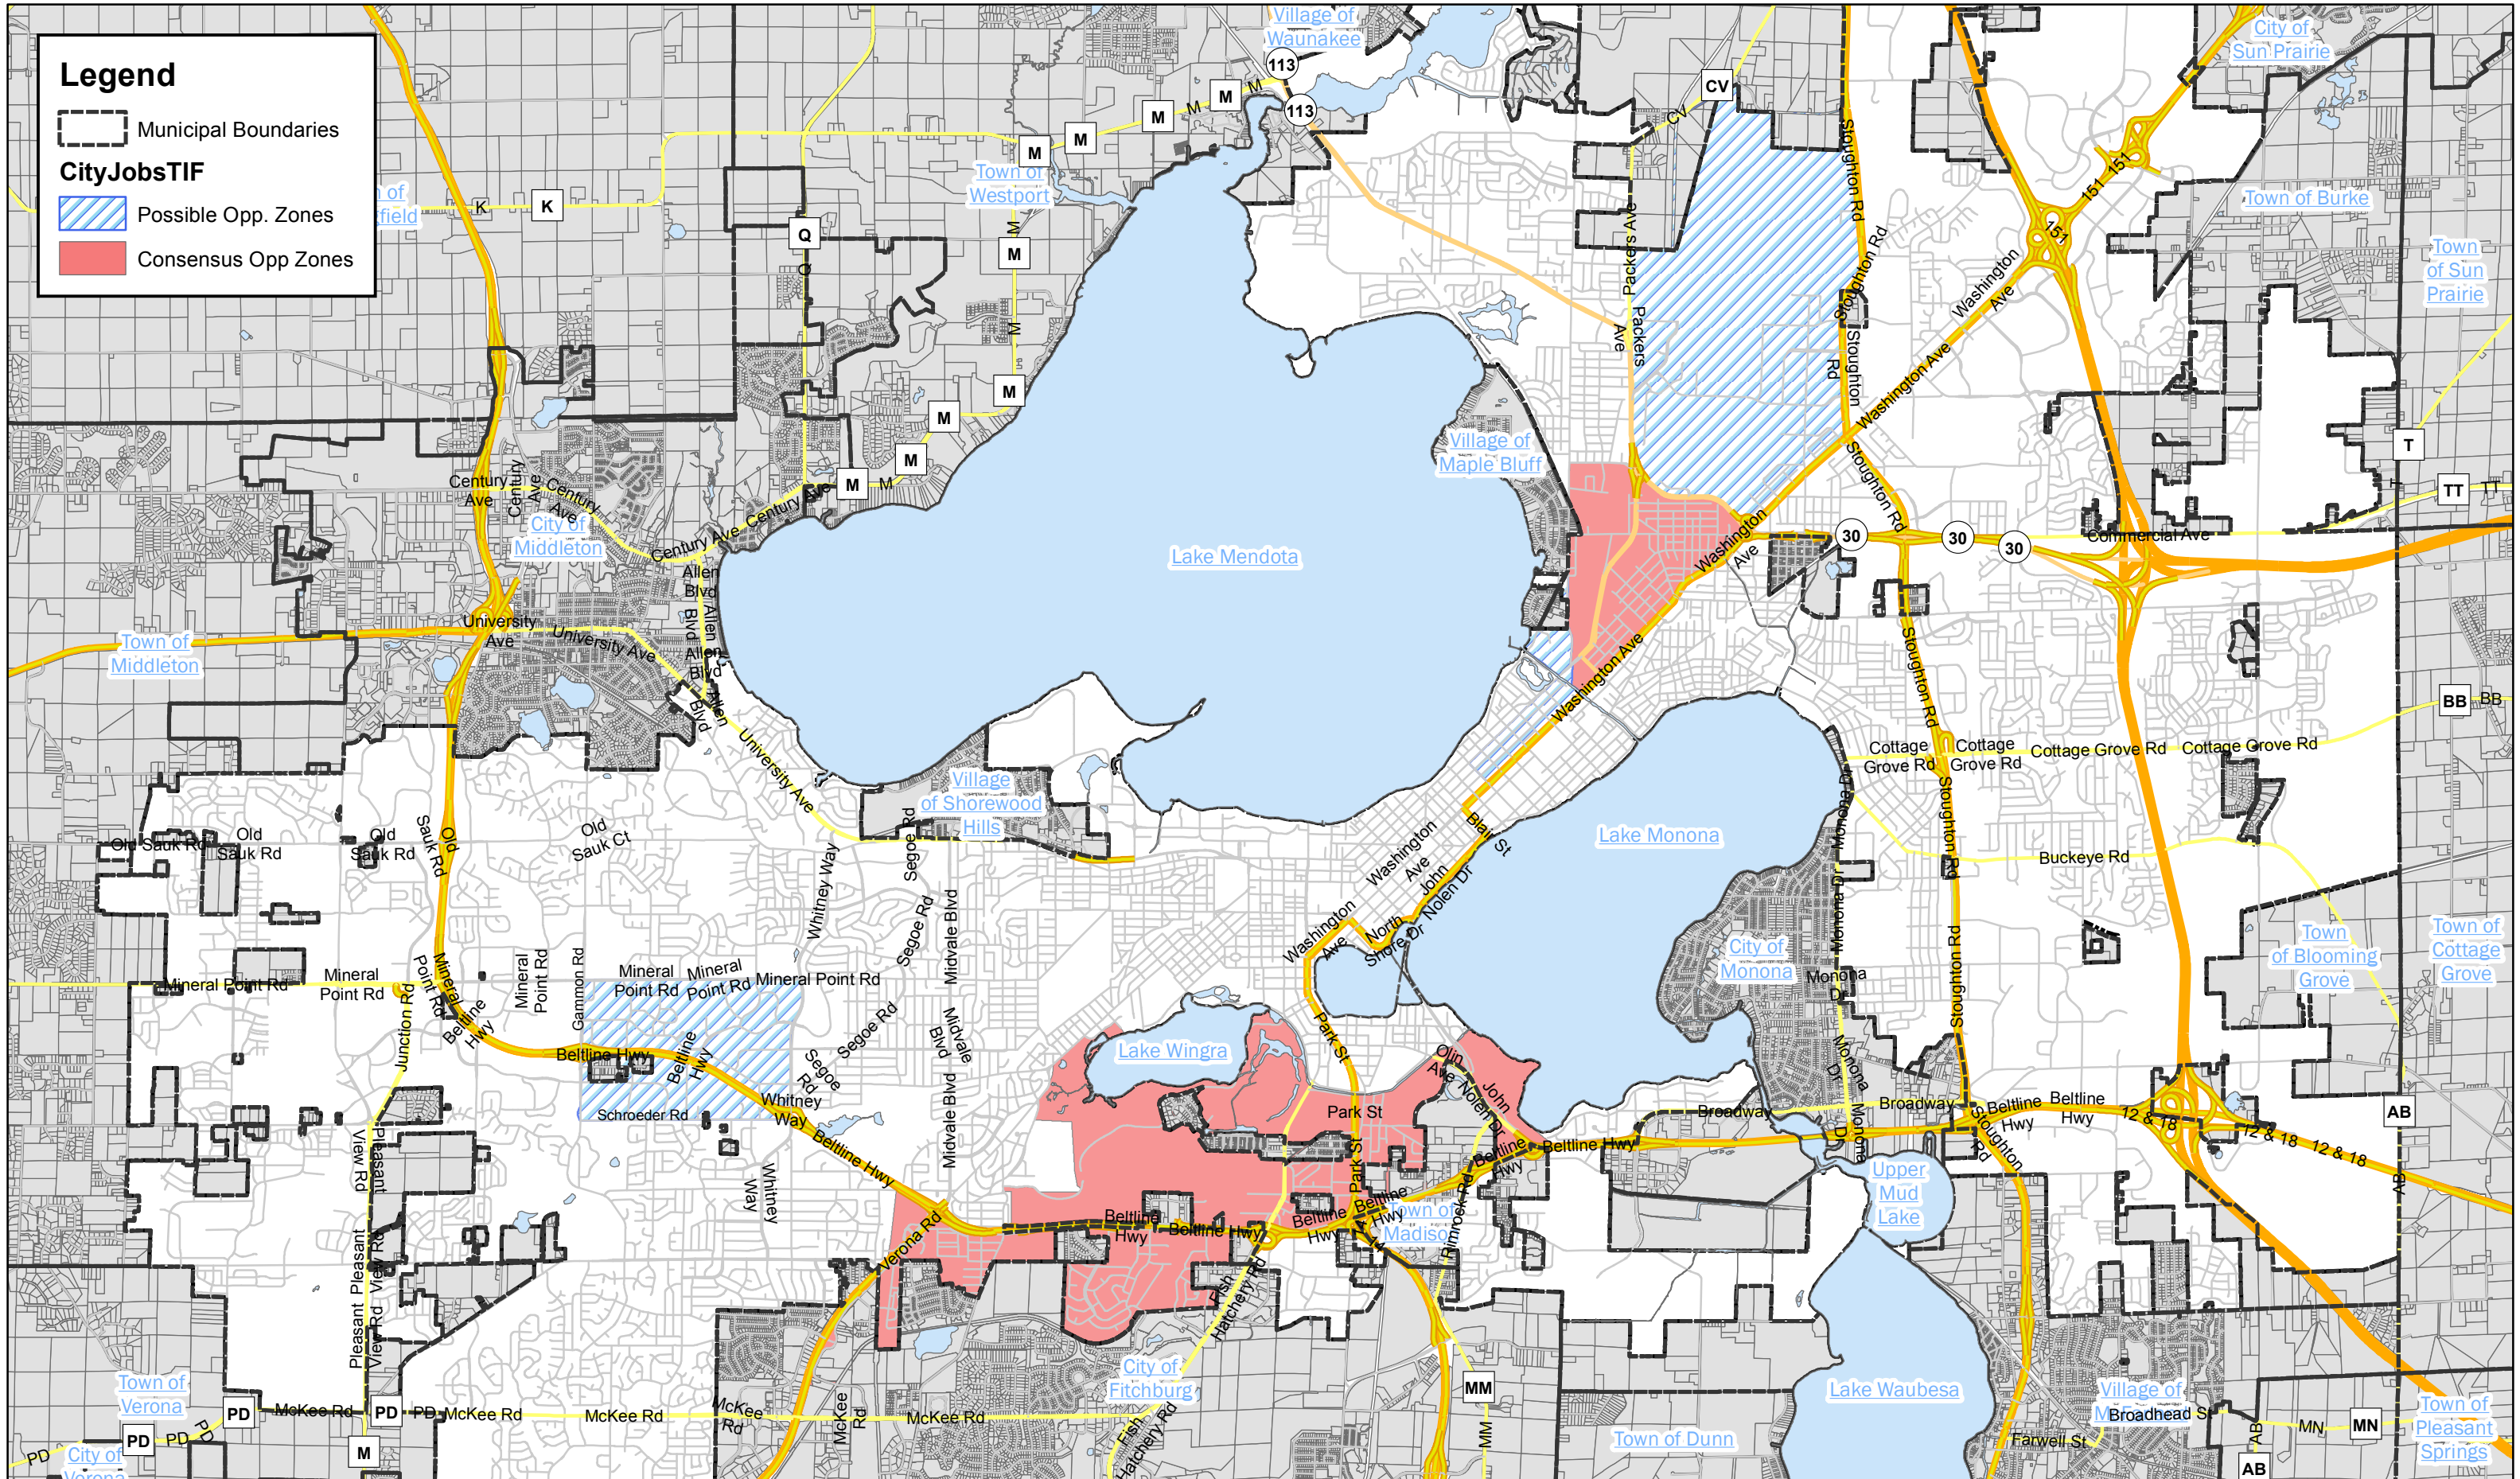

Legend

--- Municipal Boundaries

CityJobsTIF

 Possible Opp. Zones

 Consensus Opp Zones

Department of Planning and Community and Economic Development: Economic Development Division (REDWR)
Jobs TIF Map v1
Date: 5/15/2018
Document Path: M:\ARC\gis_users\ced\RE DWR\TIF\TIF Policy\Jobs TIF Map v1.mxd