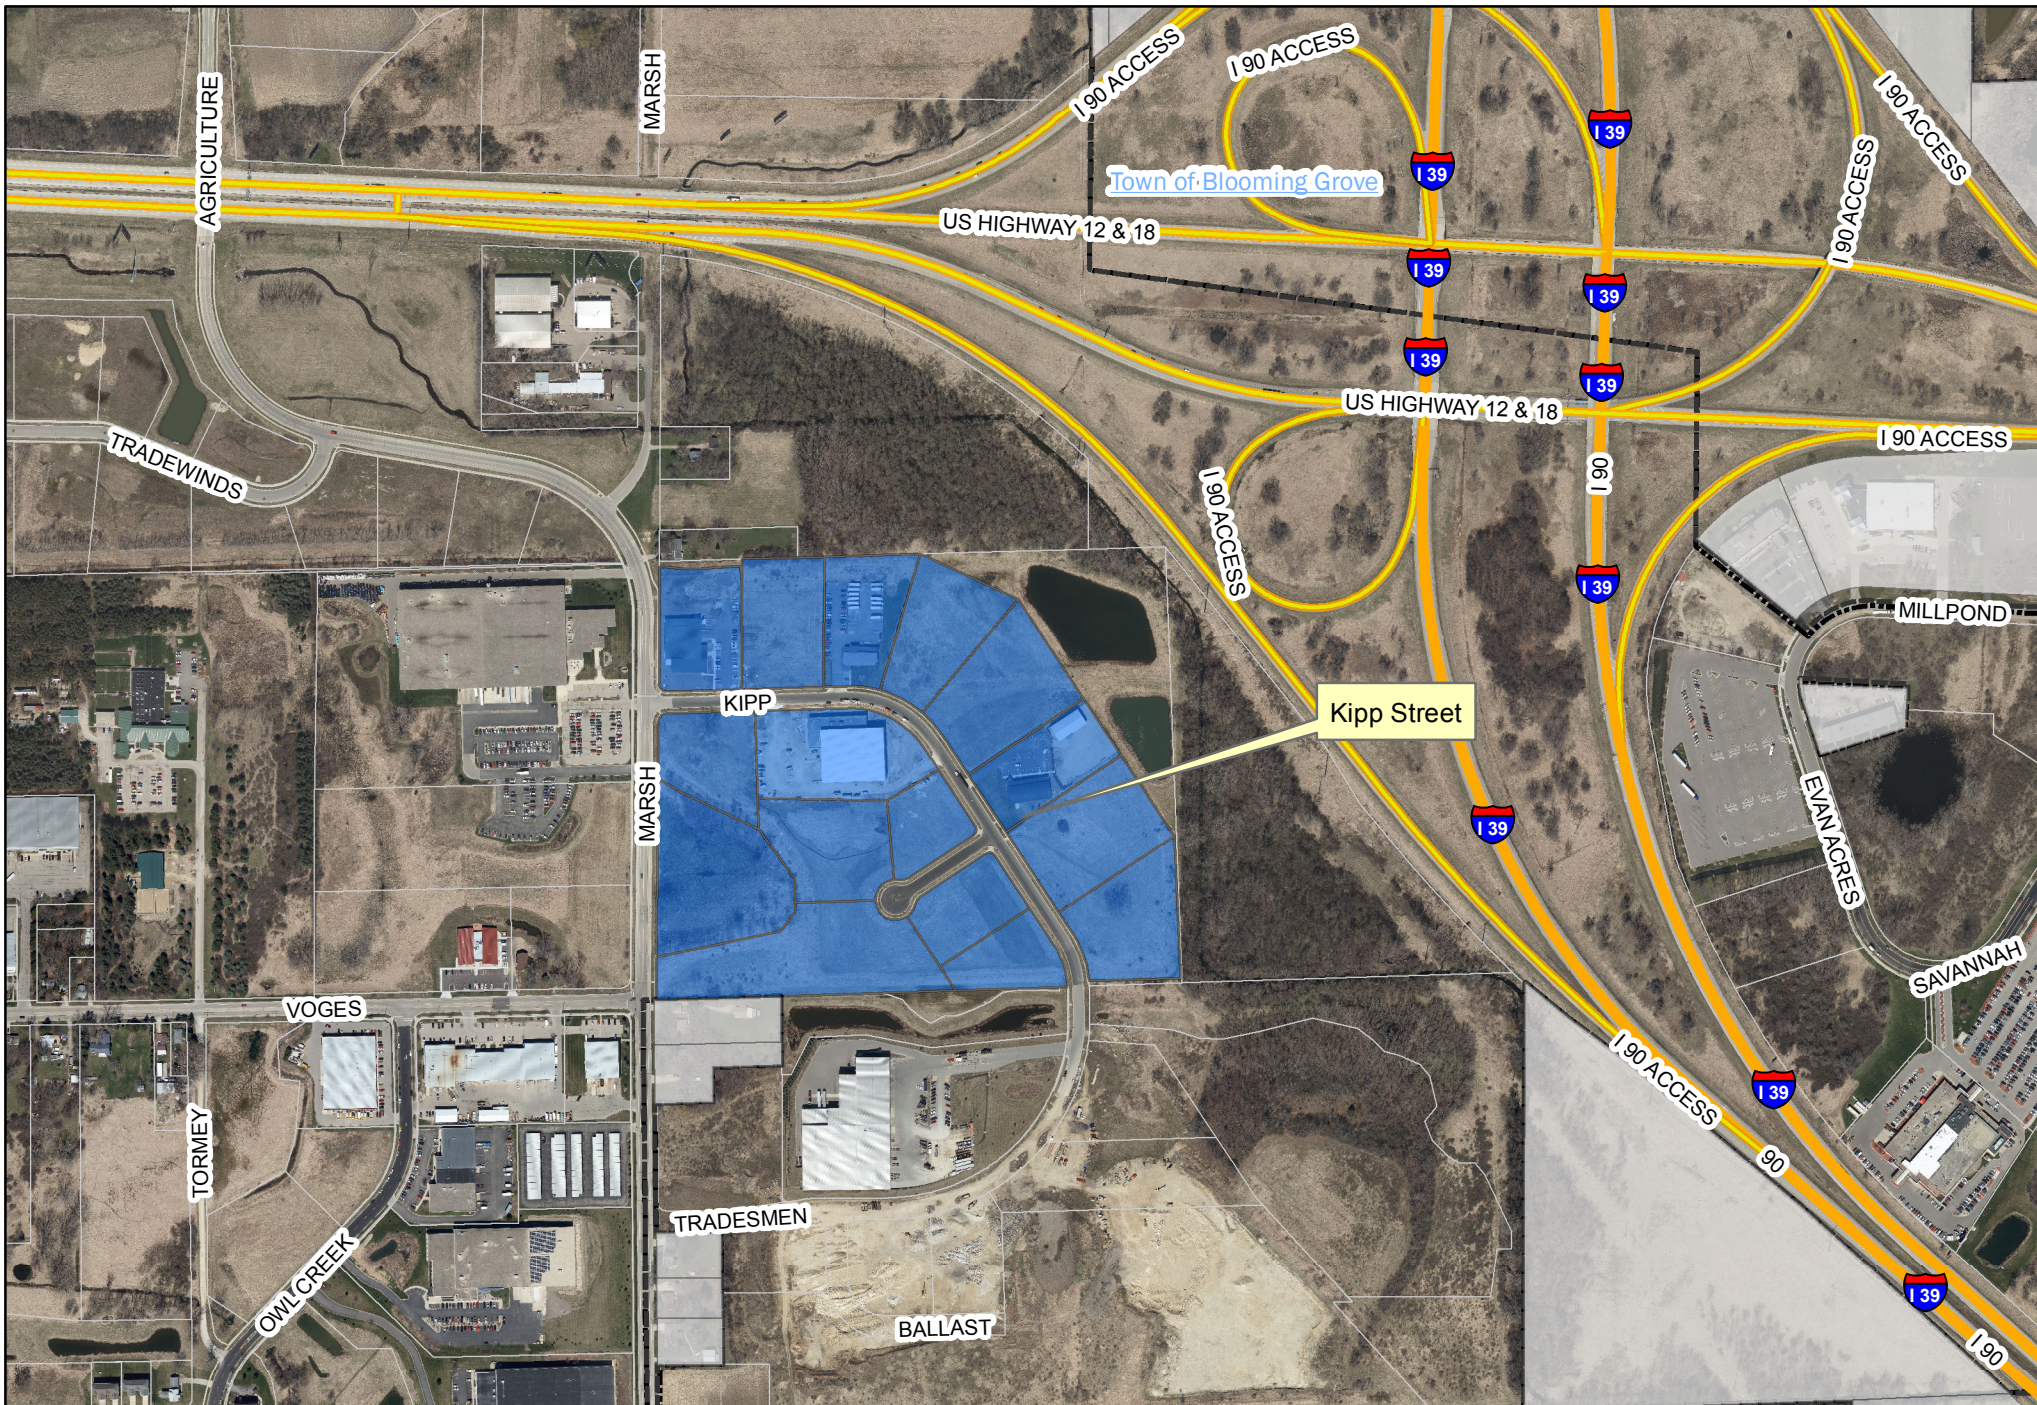

Department of Planning and Community
and Economic Development:
Economic Development Division (REDWR)

Jobs TIF - Kipp Street

Date: 5/10/2018

Document Path: M:\ARC\gis_users\ced\RE DWR\TIF\TIF Policy\Jobs TIF - Kipp Street.mxd

DRAFT
Designated Jobs TIF Platted / Zoned Lots
- Kipp Street -