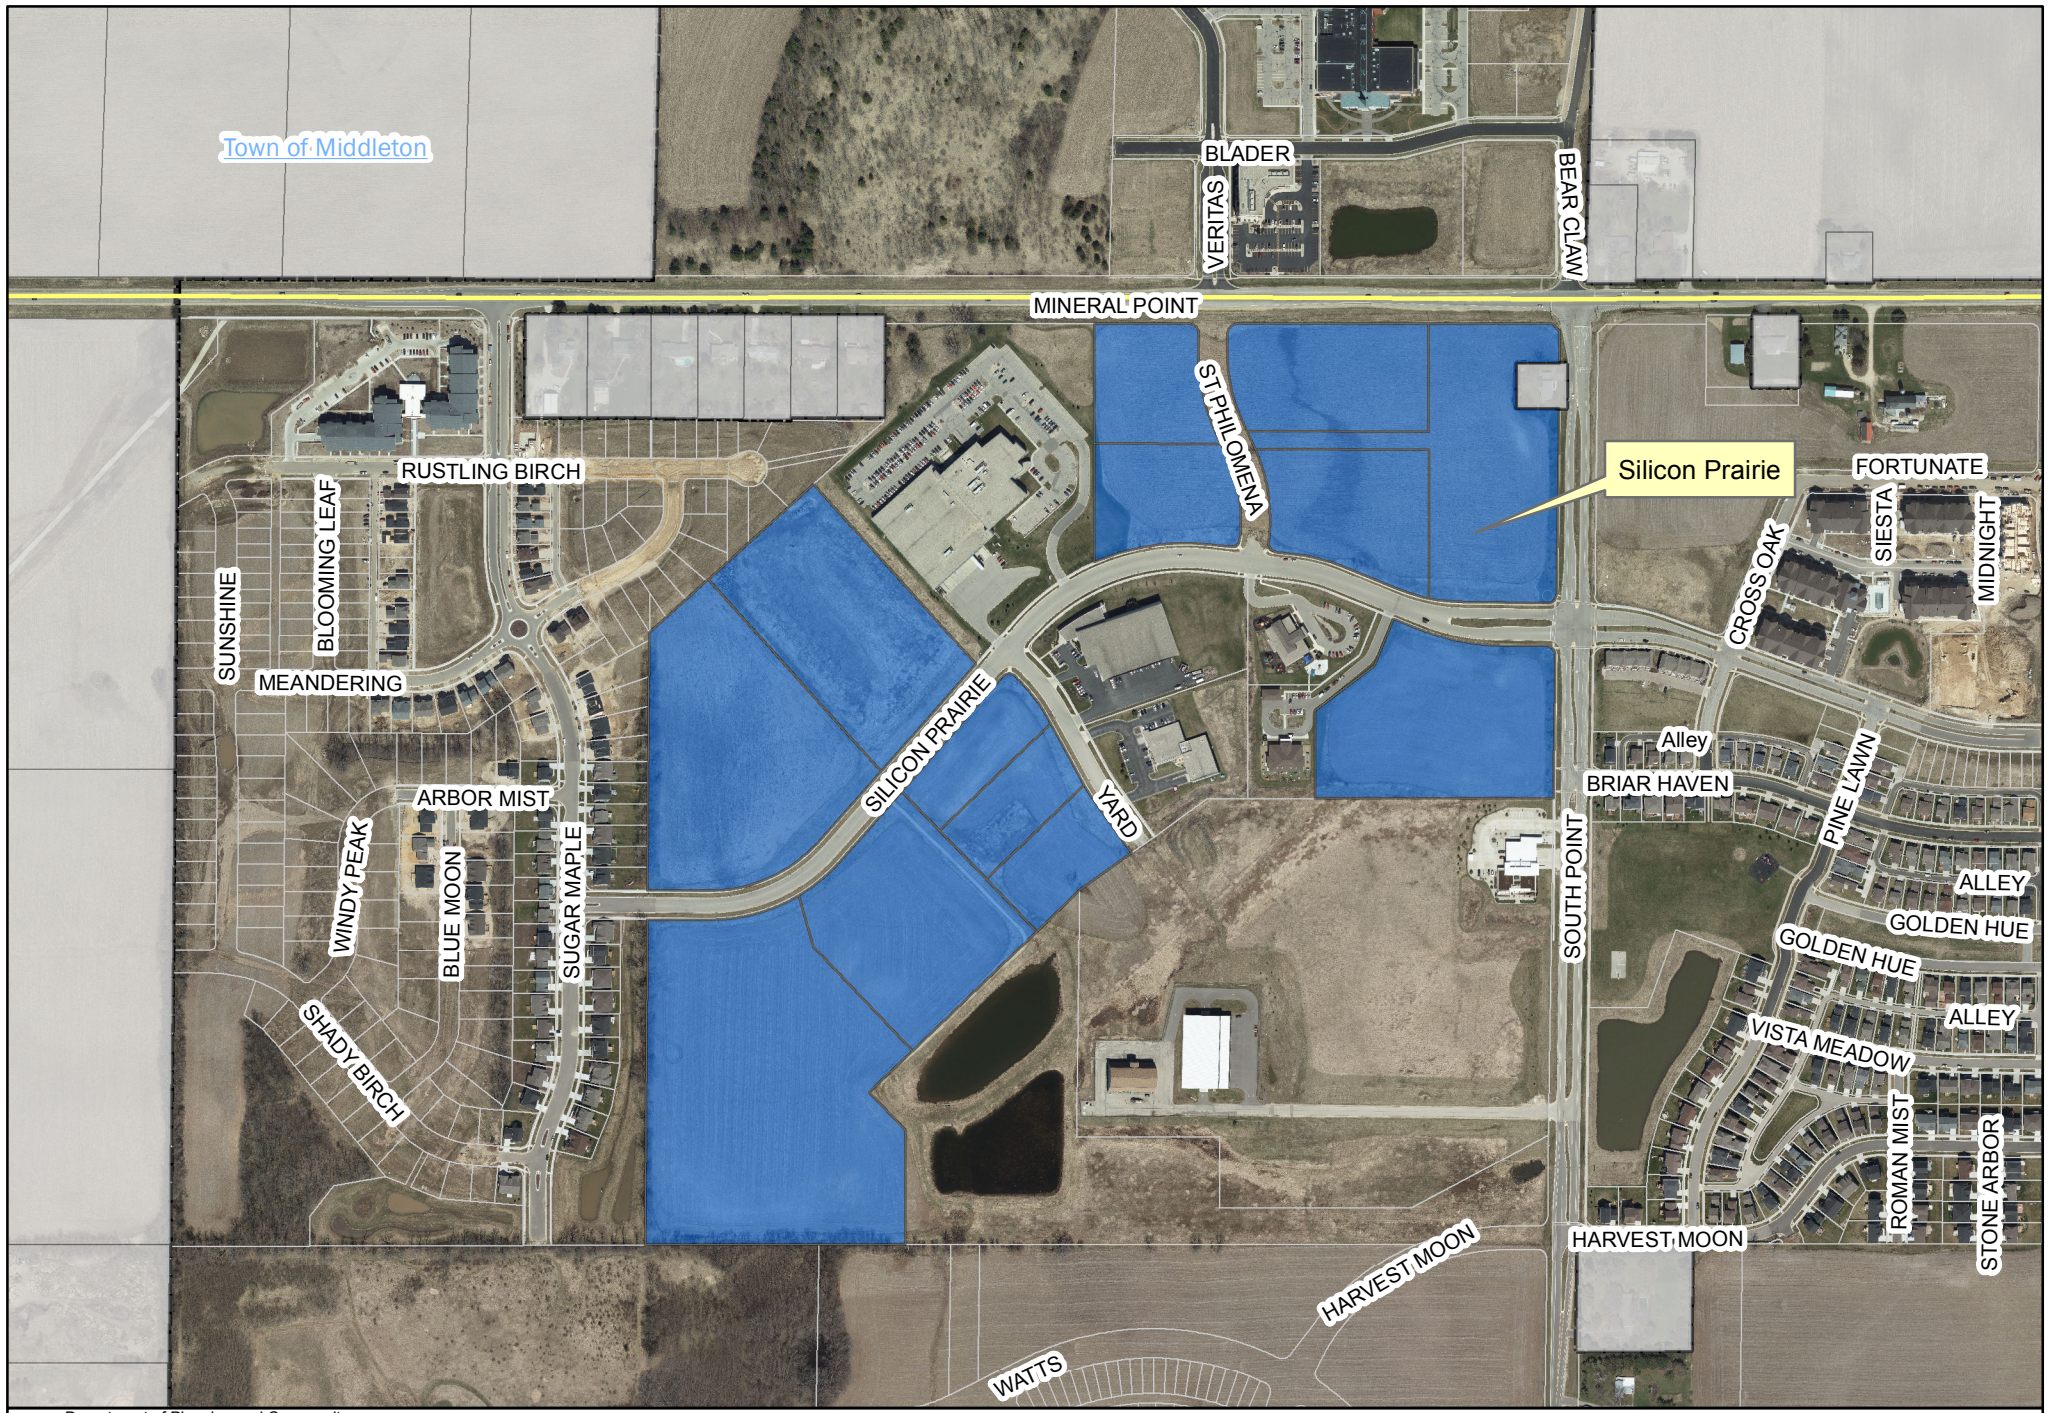

DRAFT
Designated Jobs TIF Platted / Zoned Lots
- ICP & CIC -

Department of Planning and Community
and Economic Development:
Economic Development Division (REDWR)

Jobs TIF - Kipp Street

Date: 5/10/2018

Document Path: M:\ARC\gis_users\ced\RE DWR\TIF\TIF Policy\Jobs TIF - Kipp Street.mxd

DRAFT
Designated Jobs TIF Platted / Zoned Lots
- Kipp Street -

Town of Middleton

Department of Planning and Community
 and Economic Development:
 Economic Development Division (REDWR)
 Jobs TIF - Silicon Prairie
 Date: 5/10/2018
 Document Path: M:\ARC\gis_users\ced\RE DWR\TIF\TIF Policy\Jobs TIF - Silicon Prairie.mxd