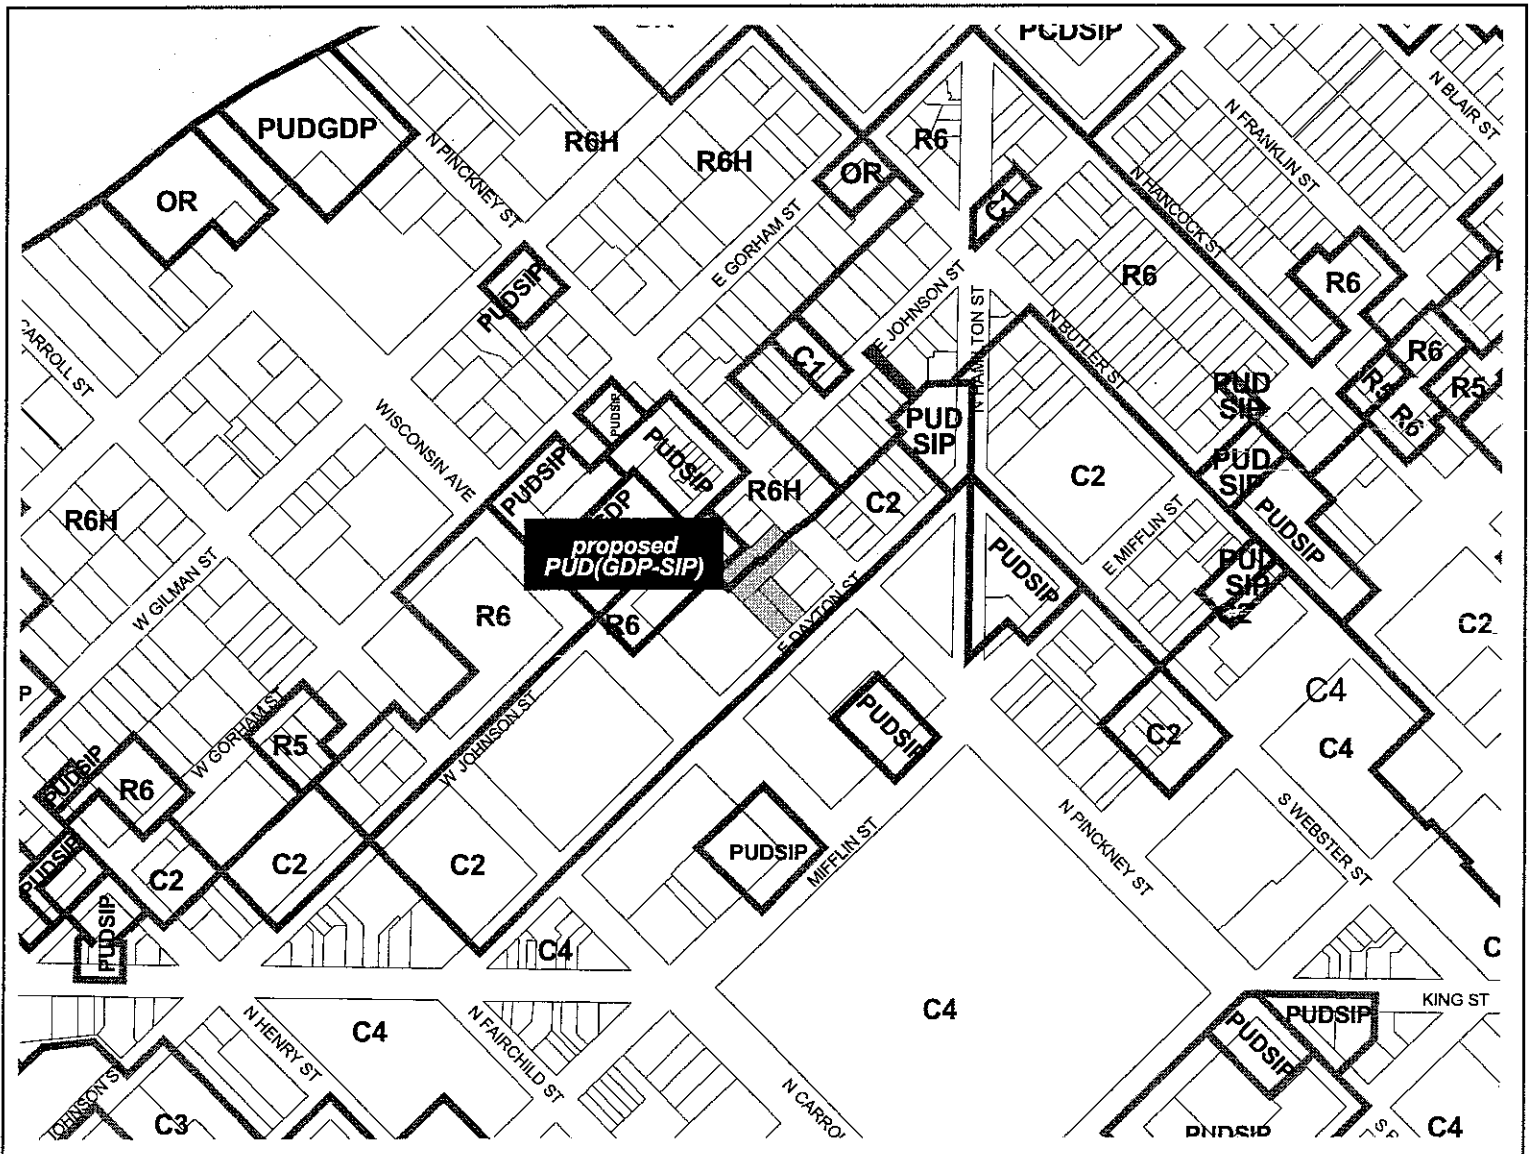

For Questions contact: Michael Waidelich at: 267-8732 or mwaidelich@cityofmadison.com or City Planning at 266-4635