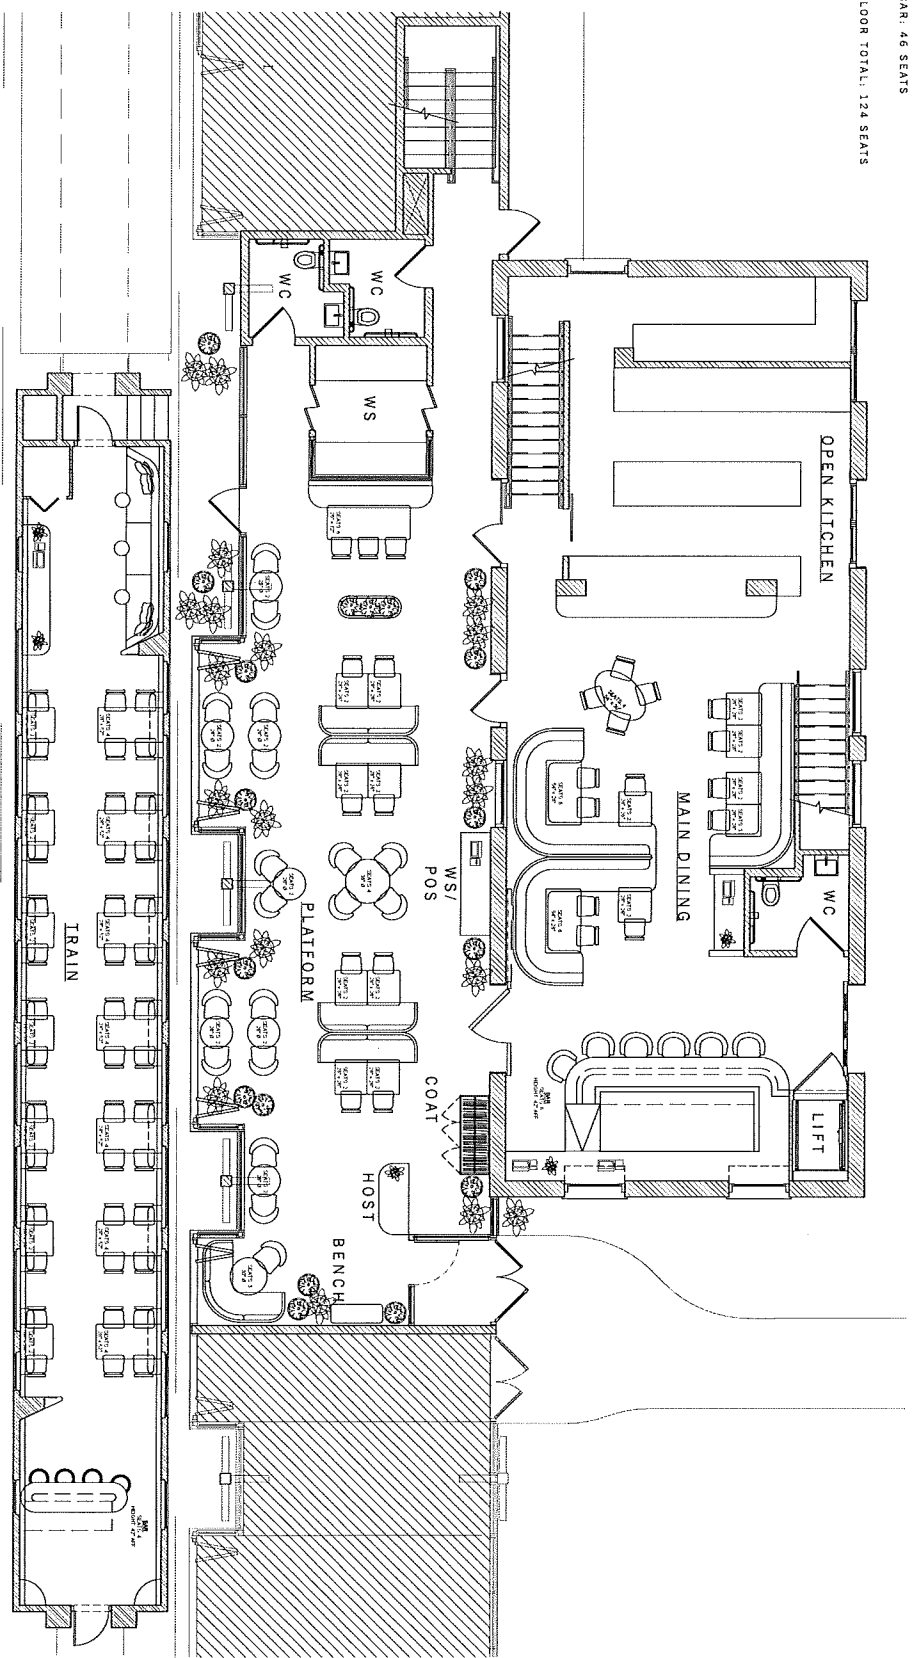

MAIN DINING: 35 SEATS
PLATFORM: 43 SEATS
TRAIN CAR: 46 SEATS

FIRST FLOOR TOTAL: 124 SEATS

FIRST FLOOR
06.25.19

HOME STUDIOS

644 W WASHINGTON
MADISON, WI

FIRST FLOOR TOTAL: 124 SEATS
SECOND FLOOR TOTAL: 54 SEATS
STATION HOUSE TOTAL: 88 SEATS
PROJECT TOTAL: 178 SEATS