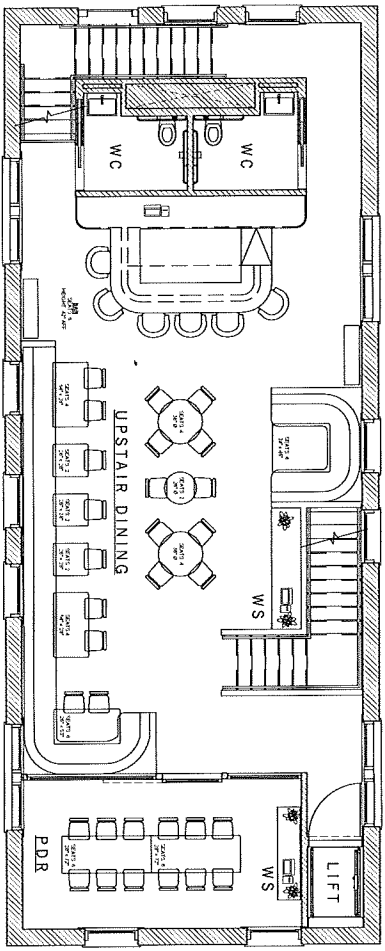

MAIN DINING: 35 SEATS
PLATFORM: 43 SEATS
TRAIN CAR: 46 SEATS

FIRST FLOOR TOTAL: 124 SEATS

FIRST FLOOR
06.25.19

HOME STUDIOS

644 W WASHINGTON
MADISON, WI

FIRST FLOOR TOTAL: 124 SEATS
SECOND FLOOR TOTAL: 54 SEATS
STATION HOUSE TOTAL: 88 SEATS
PROJECT TOTAL: 178 SEATS