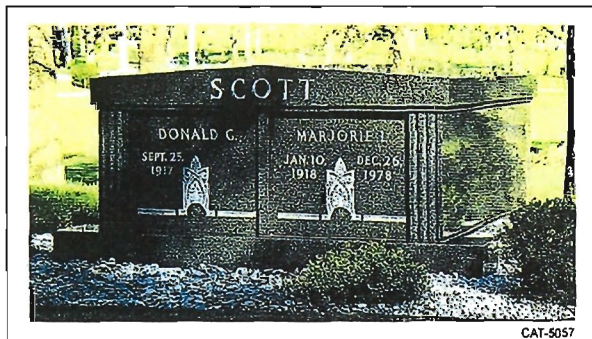

\$2524

GRANITE COLOR: Jet Black - tablet
Select Barre - seat & base
FINISH: All surfaces polished
CUSTOM OPTION: Laser etched

GRANITE COLOR: Wausau Red
FINISH: Seat - polished top, balance frosted
Pedestal - polished front & back, balance frosted

Starting @ \$3648

MAUSOLEUMS

DOUBLE CRYPT *

SINGLE CRYPT *

6-0

8/29/17

Delia's Memorials