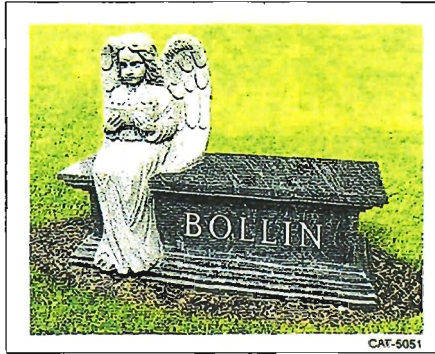

CCB Front Entrance – near flagpole

BENCHES

GRANITE COLOR: Rustic Mahogany
FINISH: Polished top
\$995

GRANITE COLOR: Bahama Blue
FINISH: All surfaces polished
CUSTOM OPTION: Full relief carving

GRANITE COLOR: Jet Black
FINISH: All surfaces polished
IMPERIAL GREY → 2597