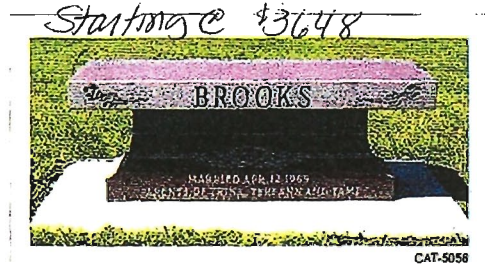

length 4'-0" x 2'-0" x 3'-0" high

GRANITE COLOR: Jet Black
FINISH: All surfaces polished
CUSTOM OPTION: Laser etched

GRANITE COLOR: Mudugal Grey
FINISH: All surfaces polished

THESE ARE CALLED "HOUR GLASS" BENCH LEGS

\$2524

GRANITE COLOR: Jet Black - tablet
Select Barre - seat & base
FINISH: All surfaces polished
CUSTOM OPTION: Laser etched

GRANITE COLOR: Wausau Red
FINISH: Seat - polished top, balance frosted
Pedestal - polished front & back, balance frosted