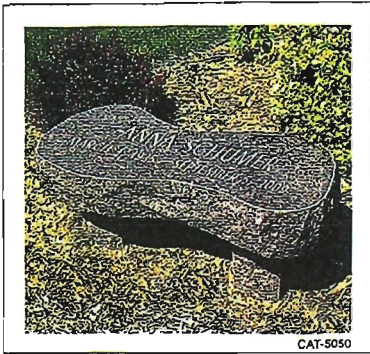

CCB Front Entrance – near flagpole

BENCHES

GRANITE COLOR: Rustic Mahogany
FINISH: Polished top
\$995

GRANITE COLOR: Bahama Blue
FINISH: All surfaces polished
CUSTOM OPTION: Full relief carving

GRANITE COLOR: Jet Black
FINISH: All surfaces polished
IMPERIAL GREY → 2597

length 4'-0" x 2'-0" x 3'-0" high

GRANITE COLOR: Jet Black
FINISH: All surfaces polished
CUSTOM OPTION: Laser etched

GRANITE COLOR: Mudugal Grey
FINISH: All surfaces polished

THESE ARE CALLED "HOUR GLASS" BENCH LEGS