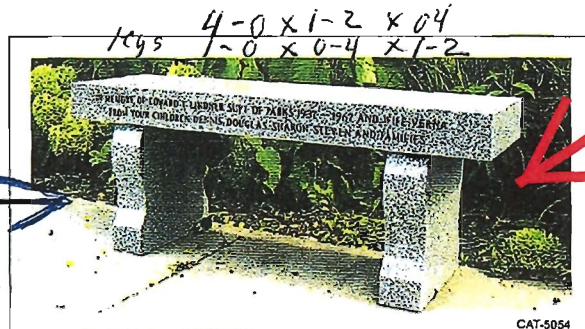

GRANITE COLOR: Mudugal Grey
FINISH: All surfaces polished

THESE ARE CALLED "HOUR GLASS" BENCH LEGS

$2524