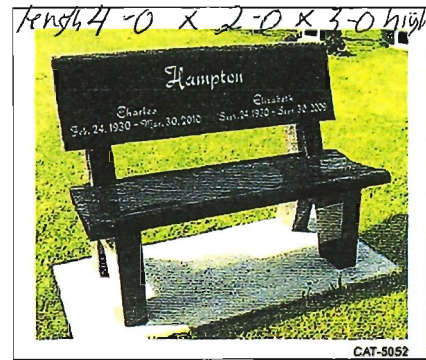

CCB Front Entrance – near flagpole

BENCHES

GRANITE COLOR: Rustic Mahogany
FINISH: Polished top
\$995

GRANITE COLOR: Bahama Blue
FINISH: All surfaces polished
CUSTOM OPTION: Full relief carving

GRANITE COLOR: Jet Black
FINISH: All surfaces polished
IMPERIAL GREY → 2597

length 4'-0" x 2'-0" x 3'-0" high

GRANITE COLOR: Jet Black
FINISH: All surfaces polished
CUSTOM OPTION: Laser etched

GRANITE COLOR: Mudugal Grey
FINISH: All surfaces polished

THESE ARE CALLED "HOUR GLASS" BENCH LEGS