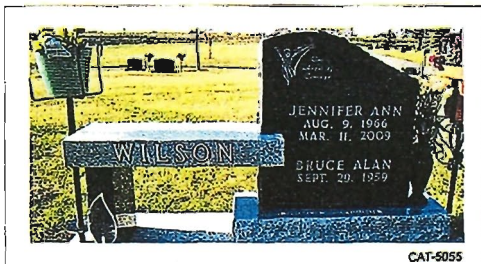

GRANITE COLOR: Jet Black - tablet
Select Barre - seat & base
FINISH: All surfaces polished
CUSTOM OPTION: Laser etched