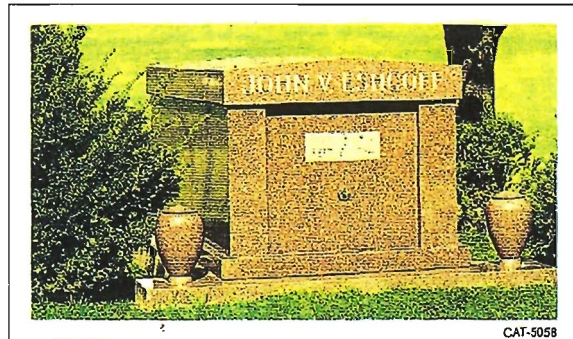

\$2524

GRANITE COLOR: Jet Black - tablet
Select Barre - seat & base
FINISH: All surfaces polished
CUSTOM OPTION: Laser etched

GRANITE COLOR: Wausau Red
FINISH: Seat - polished top, balance frosted
Pedestal - polished front & back, balance frosted

Starting @ \$3648

MAUSOLEUMS

DOUBLE CRYPT *

SINGLE CRYPT *

6-0

8/29/17

Delia's Memorials