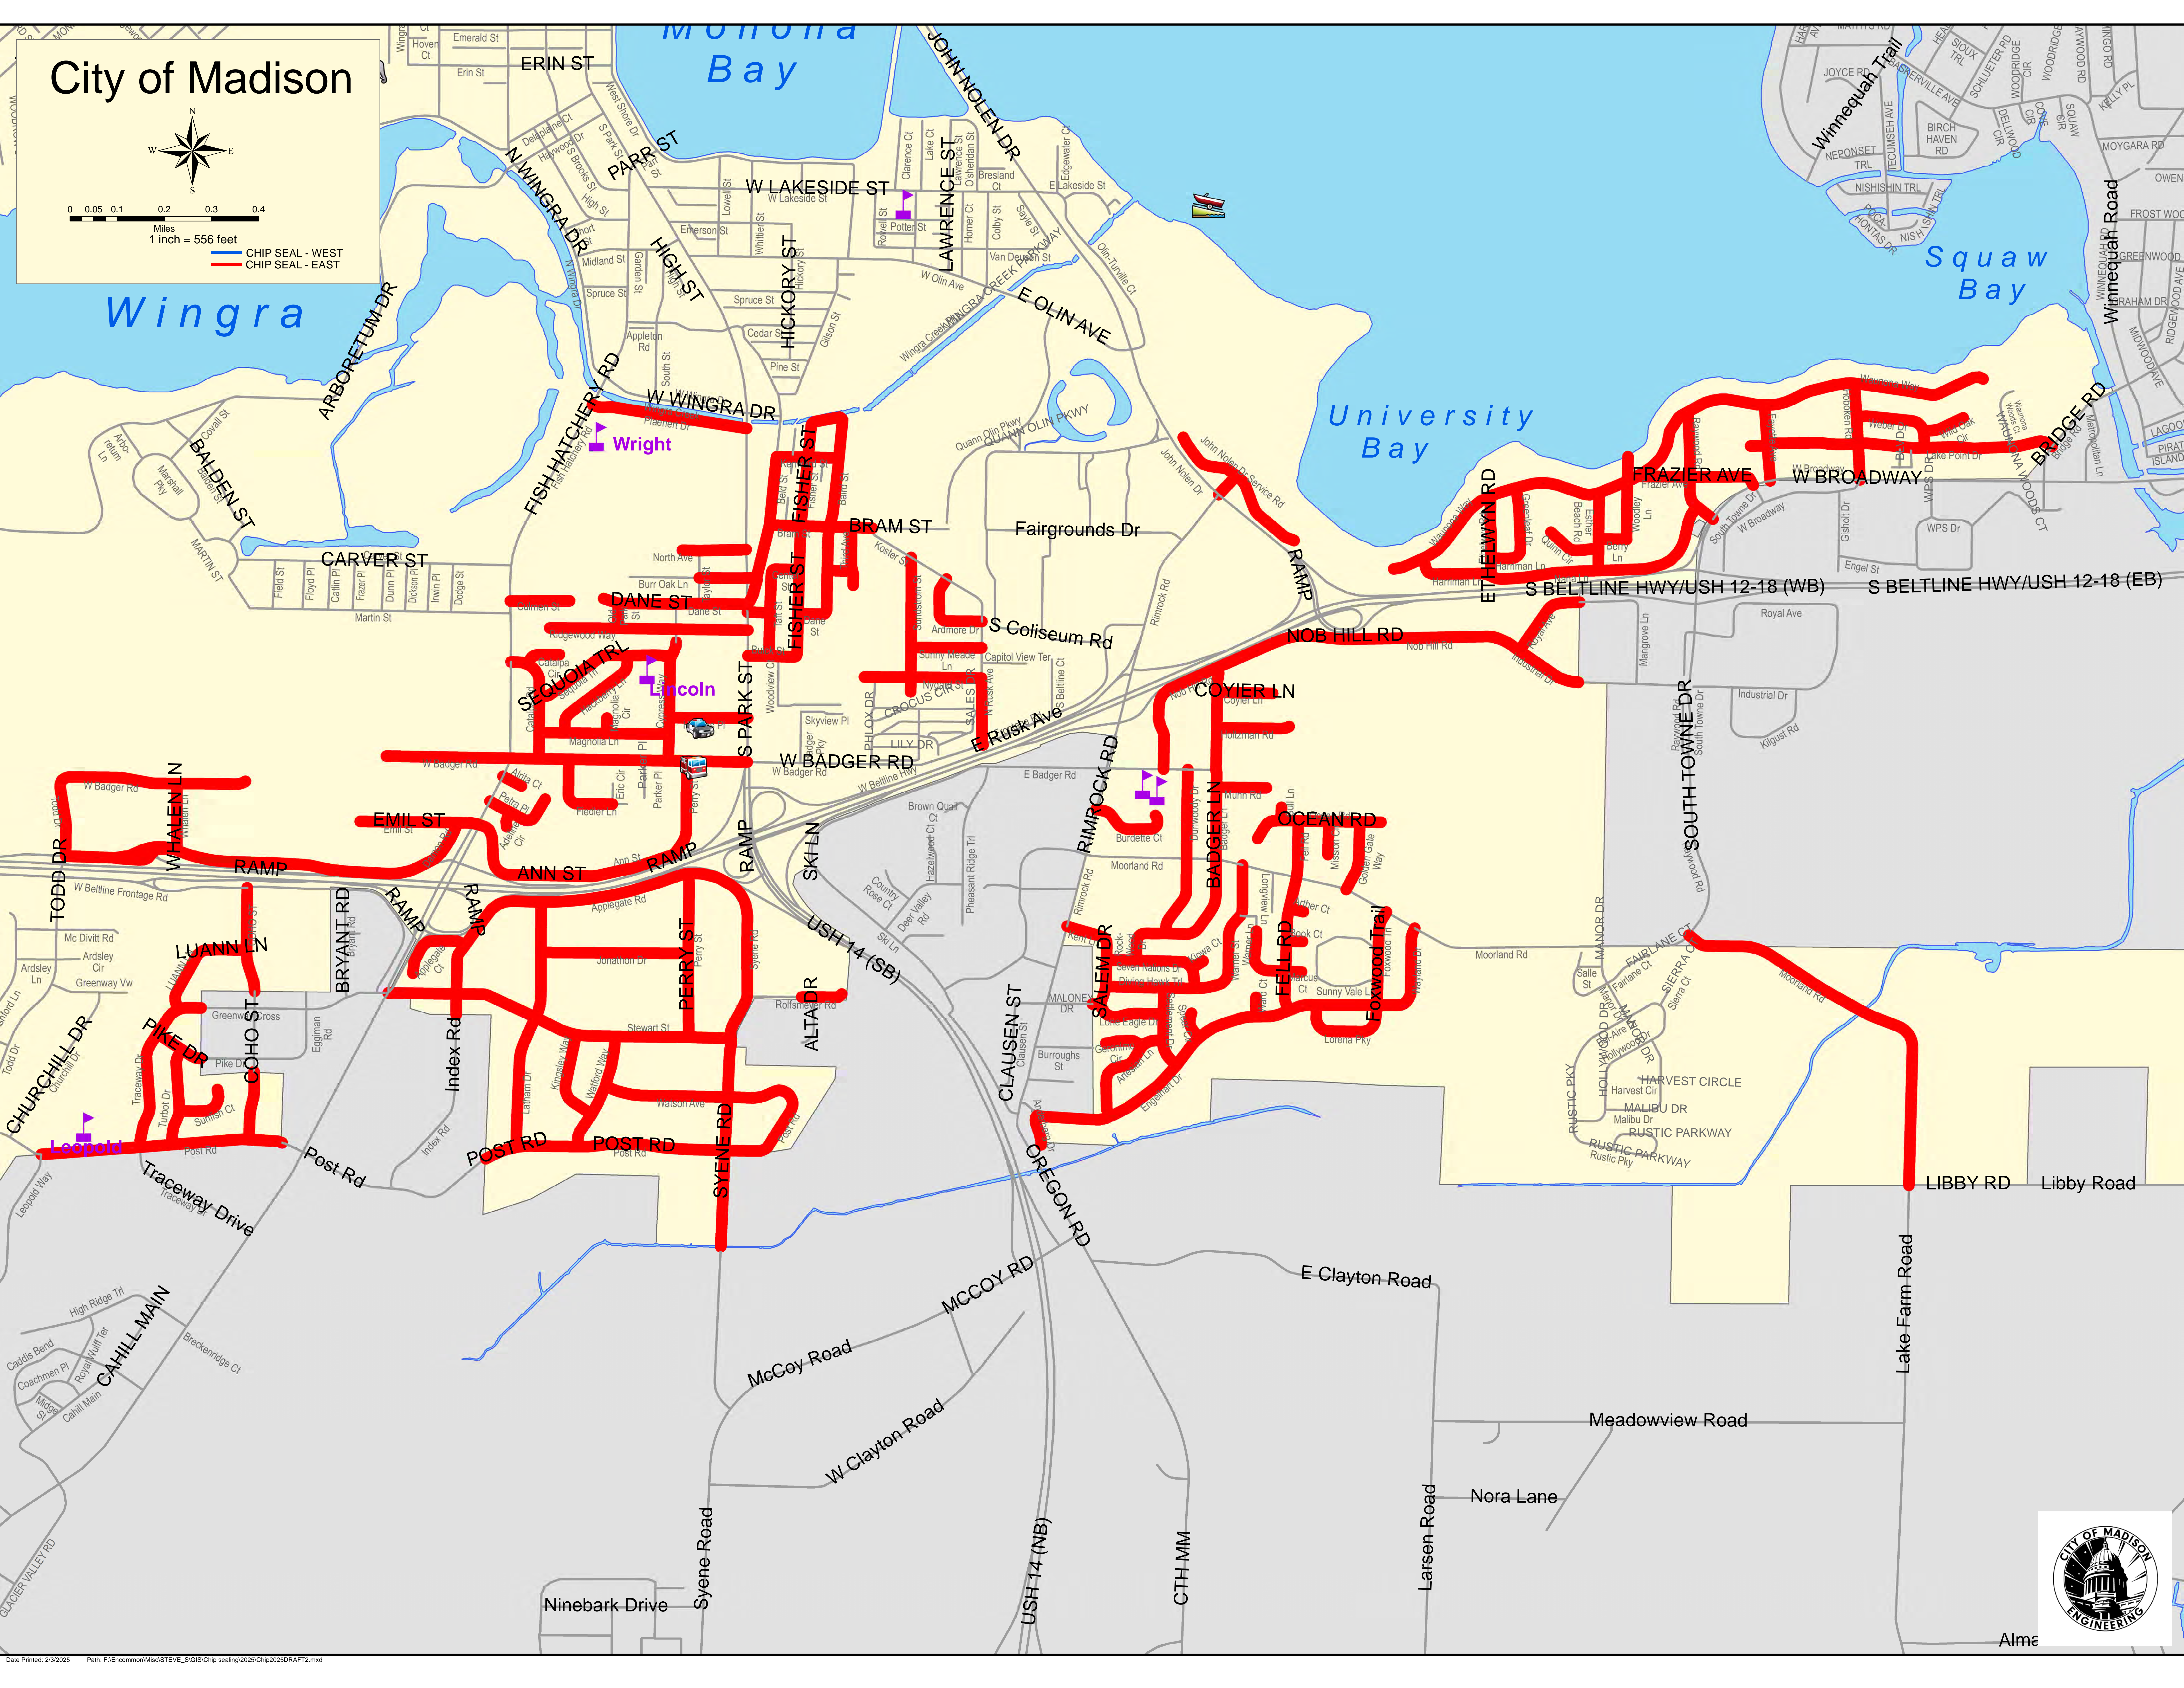

# City of Madison

0 0.05 0.1 0.2 0.3 0.4

Miles  
1 inch = 556 feet

CHIP SEAL - WEST  
CHIP SEAL - EAST

Alma