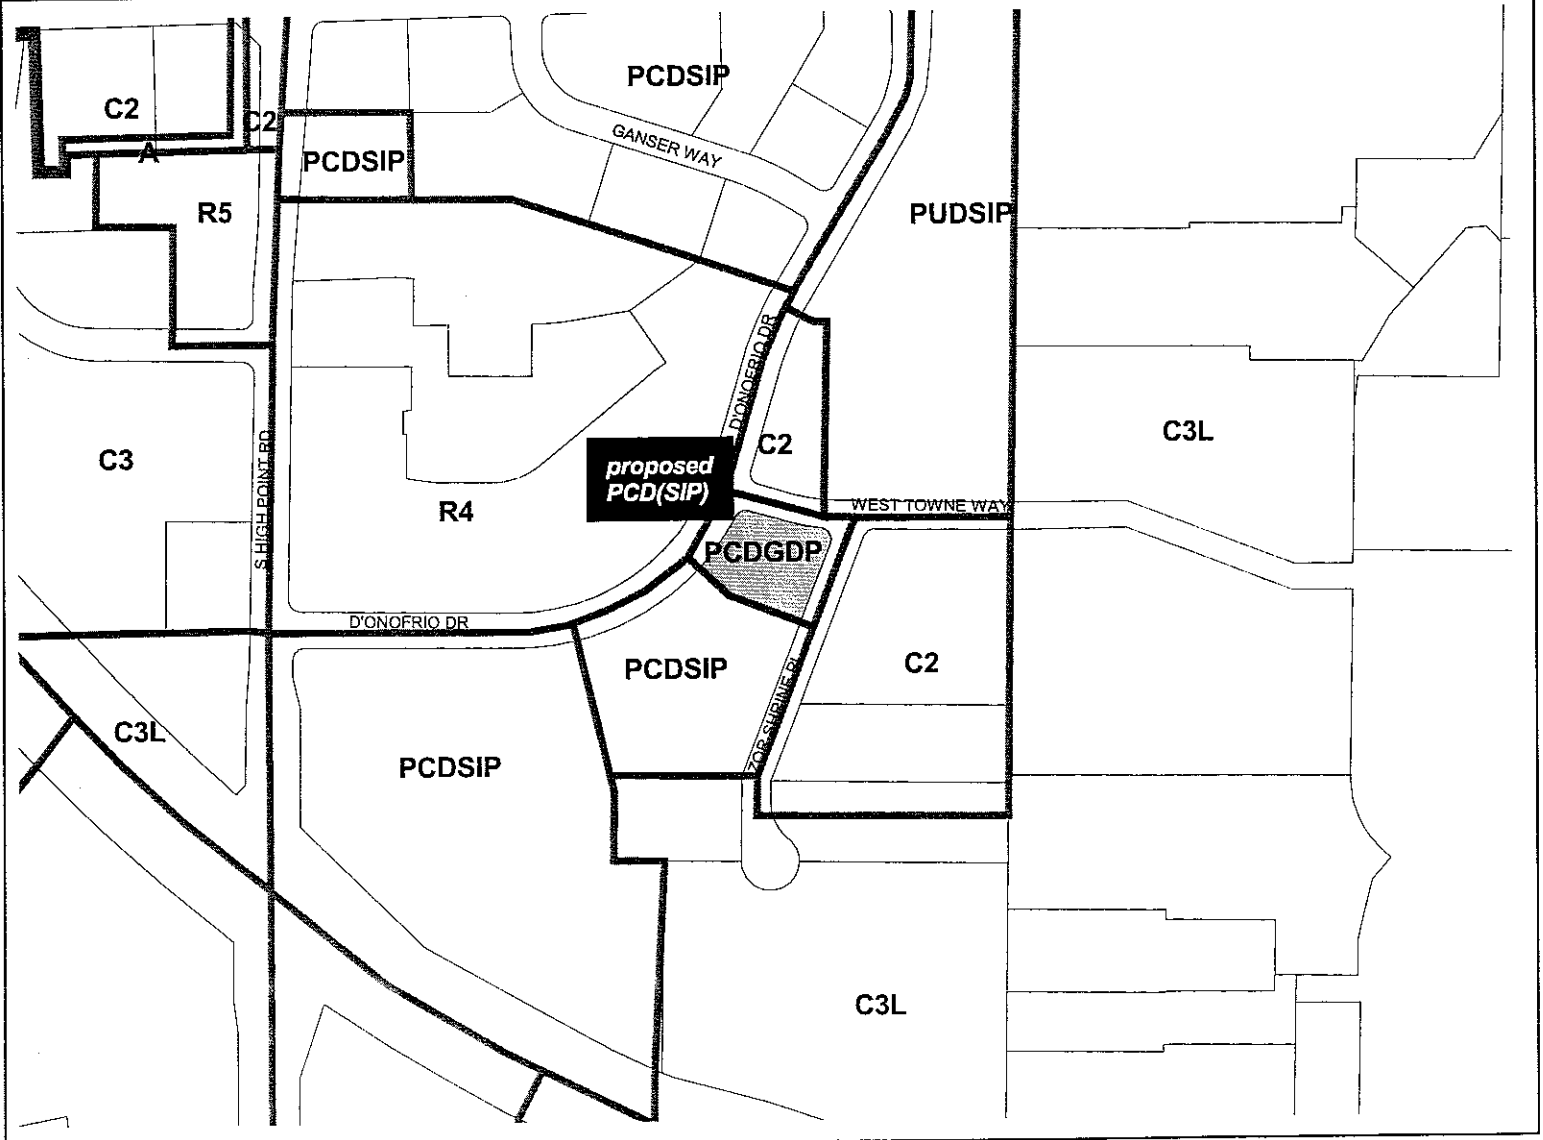

For Questions contact: Pete Olson at: 267-1150 or polson@cityofmadison.com or City Planning at 266-4635