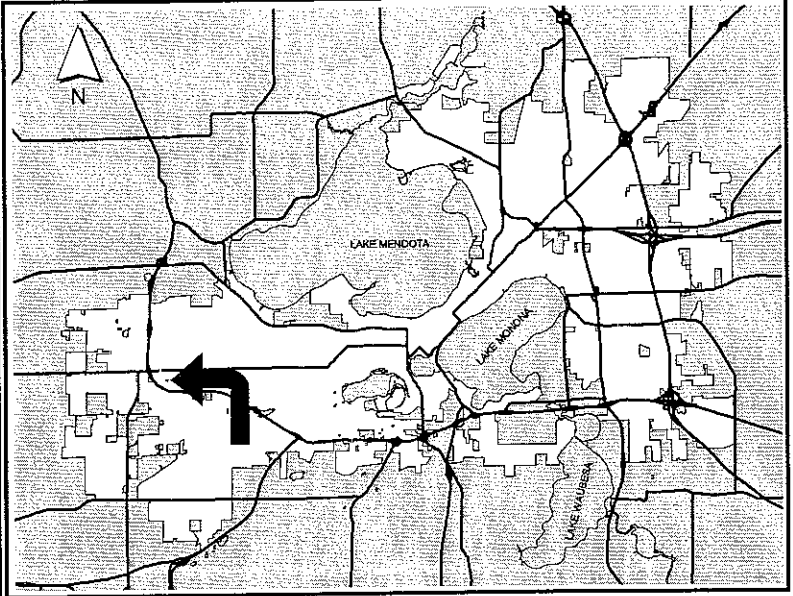

CITY OF MADISON

Proposed Rezoning

Location: 7502 West Towne Way
Applicant: Dean Johnson - Fox Fire, Inc/
Lisa Aumann - Planning Design Build, Inc
From PCD(GDP) District(s)
To PCD(SIP) District(s)
Existing Use: Vacant Lot
Proposed Use: 10,173 sf Retail Facility
File No. _____
Public Hearing Dates:
Plan Commission 07 November 2005
Common Council 29 November 2005