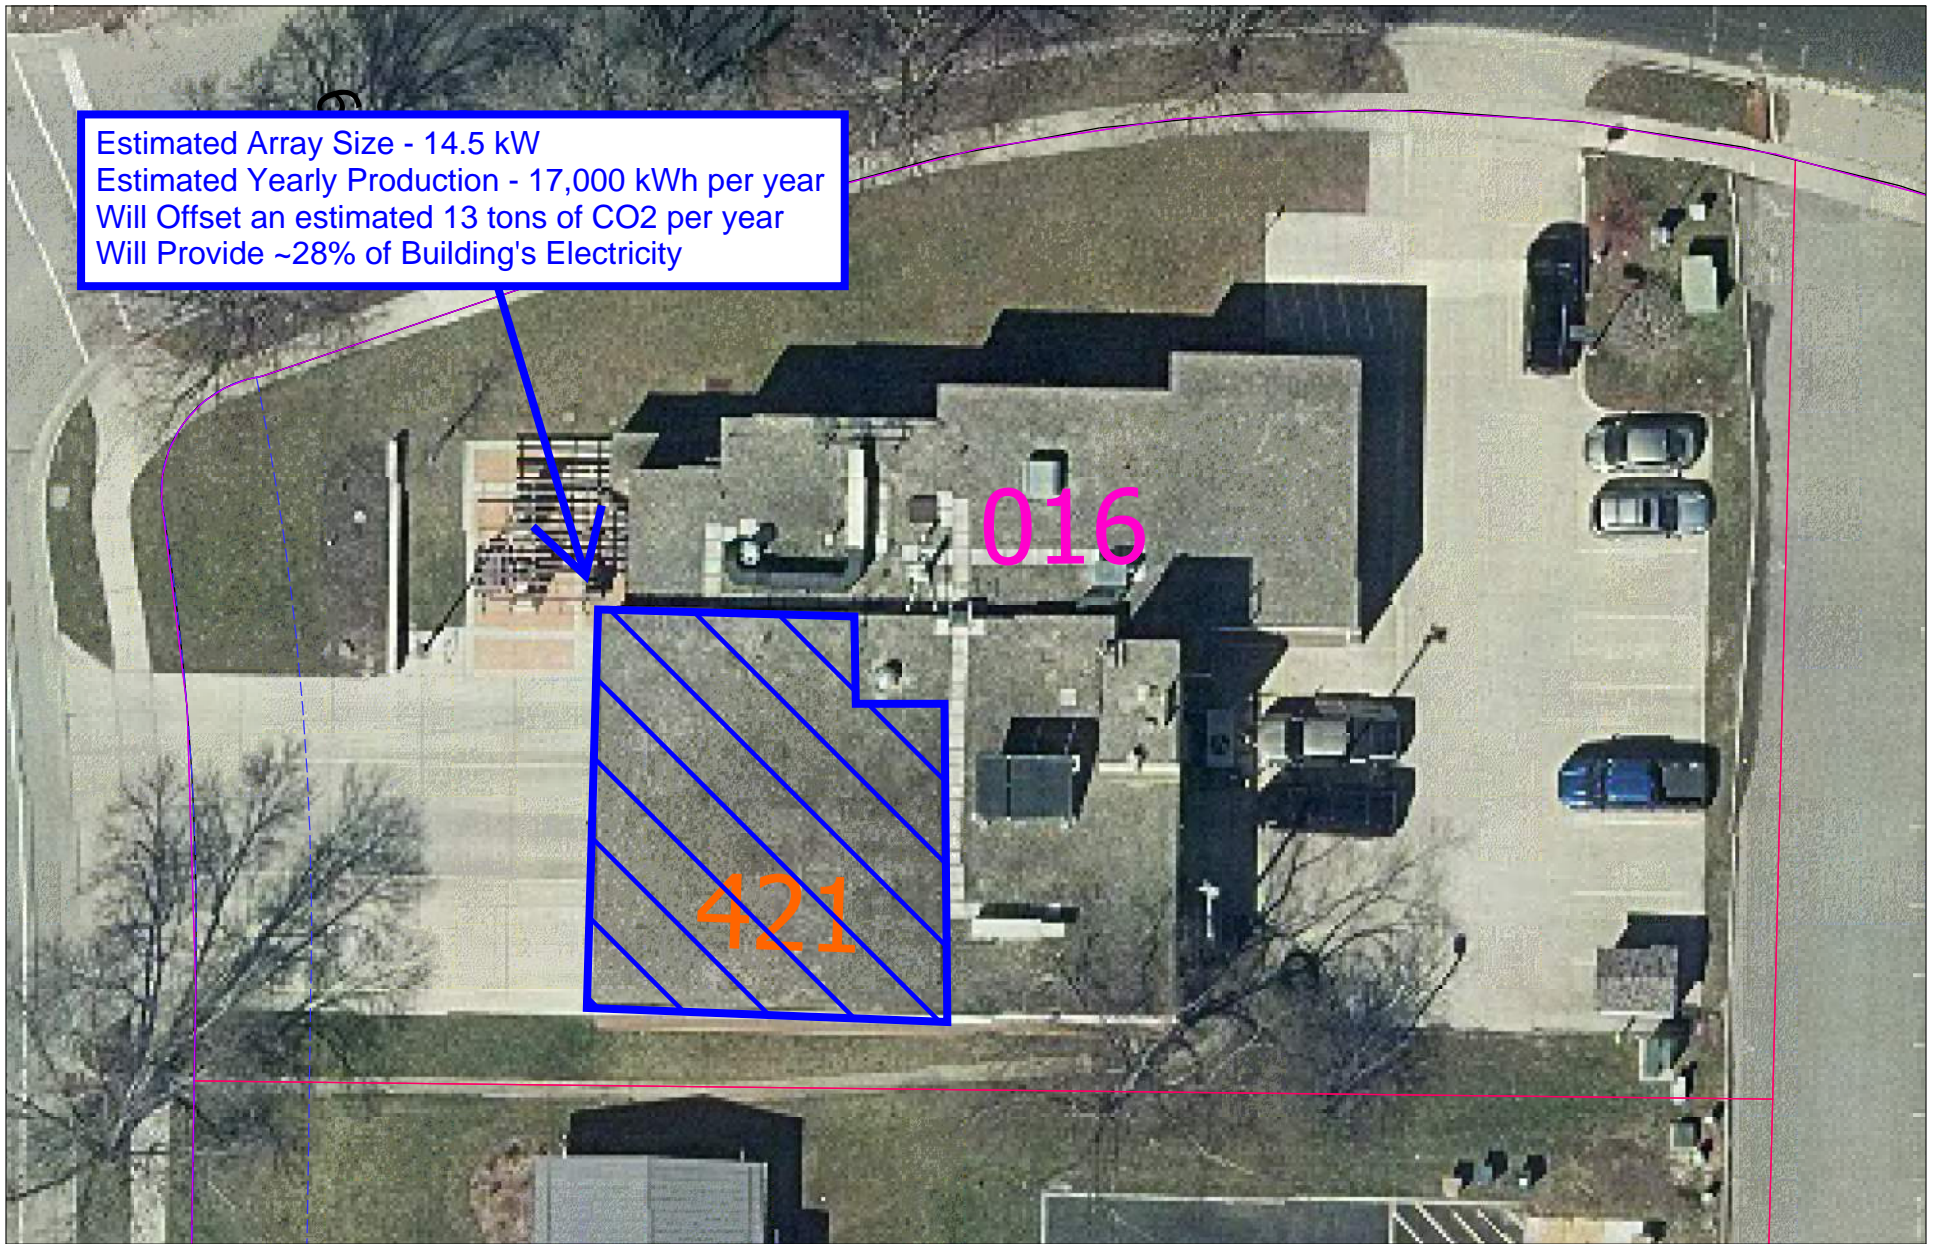

Note: 1" = 500'

City of Madison, WI - GIS/Mapping data

Printed By: enwhm

Disclaimer: The City makes no representation about the accuracy of these records and shall not be liable for any damages

Note: 1" = 25'