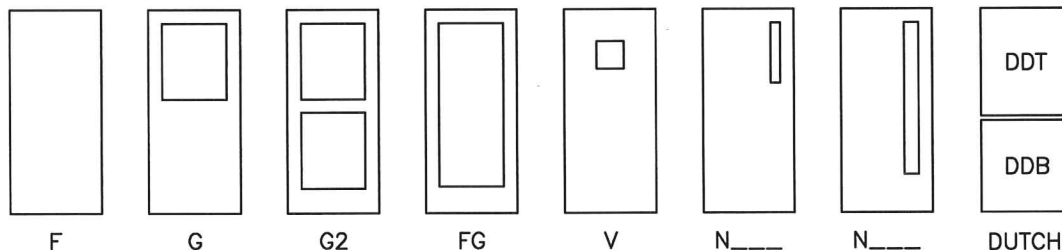

DESIGN PATENT PENDING

DESIGNS