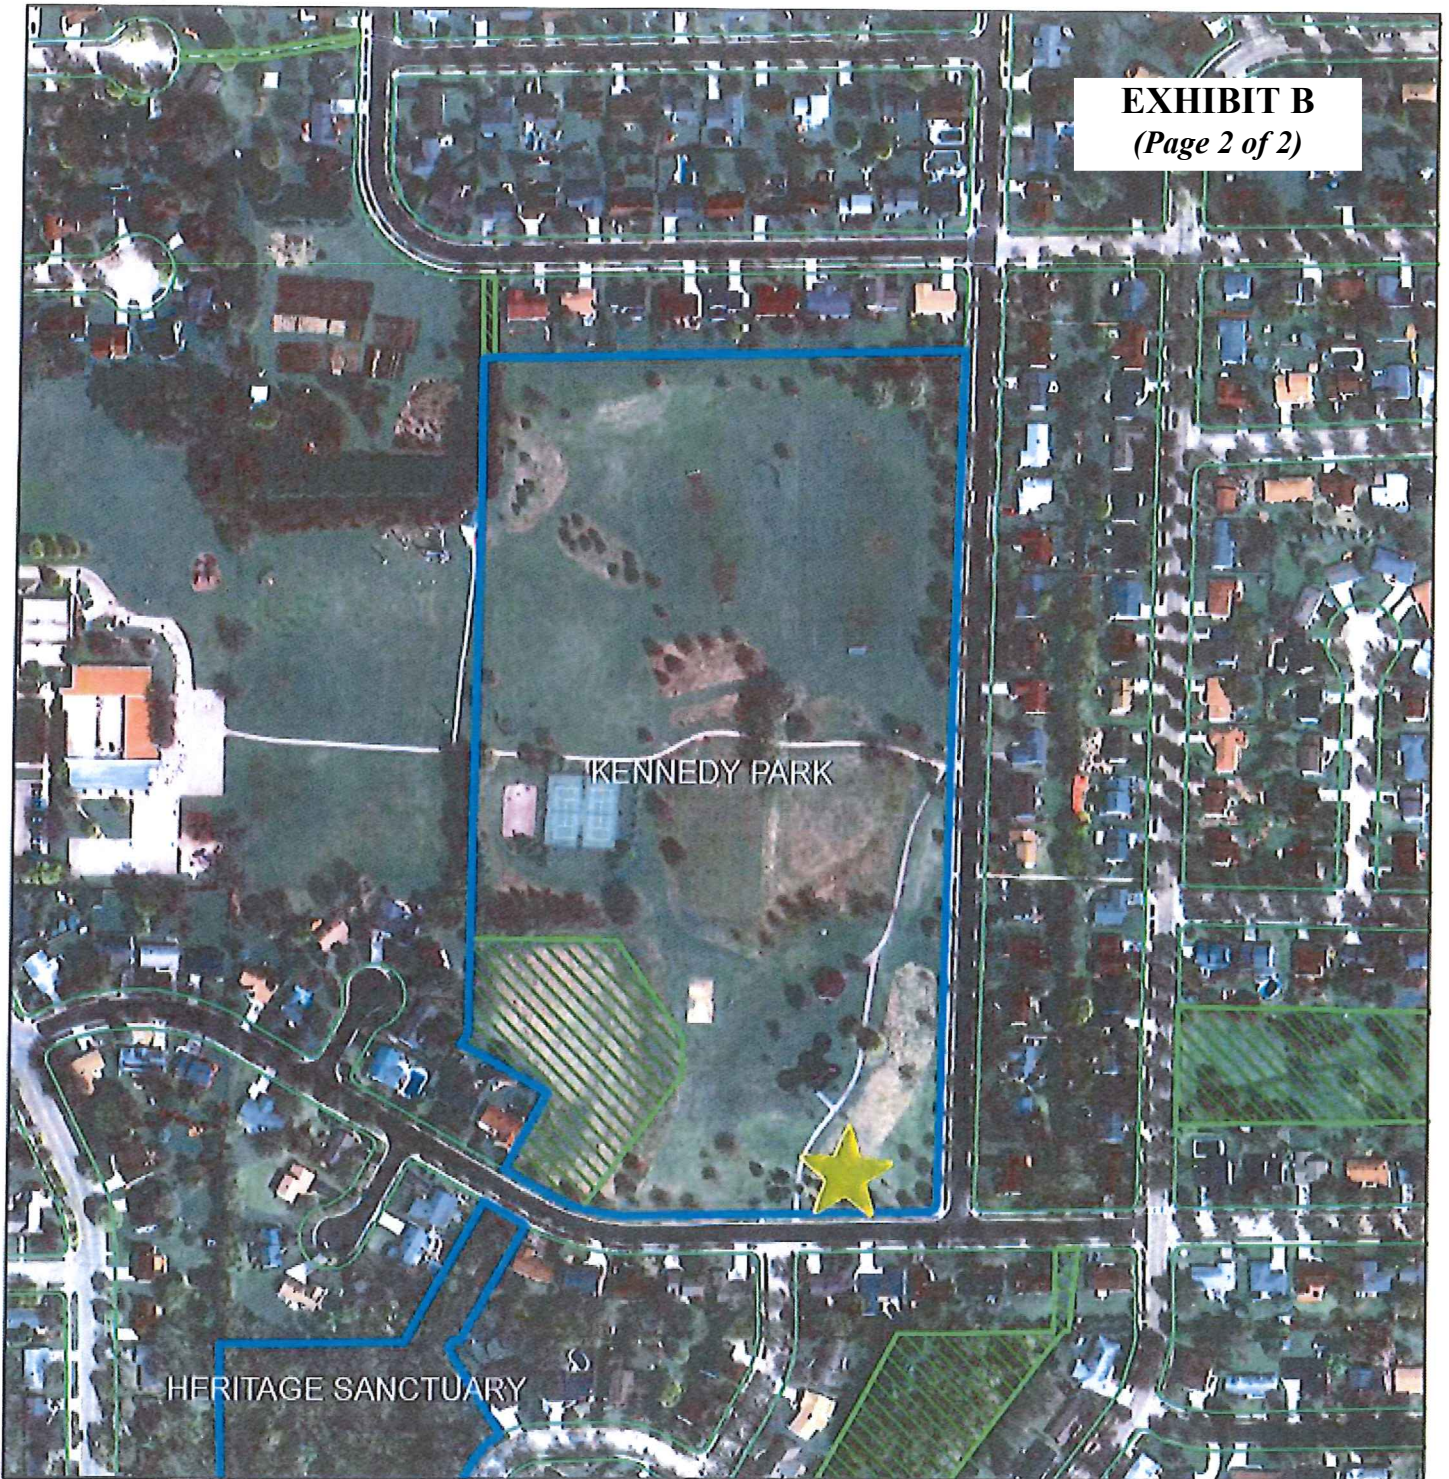

### Heritage Heights Park

Type: Neighborhood

Acreage: 8.11

**Legend**

- Madmaps.DATA\_ADM.Vacaled\_ROW\_Lines
- Madmaps.DATA\_ADM.Sanitary\_Sewer\_Easement\_Lines
- Madmaps.DATA\_ADM.Water\_Utility\_Easement\_Lines
- Madmaps.DATA\_ADM.Public\_Easement\_Lines
- Madmaps.DATA\_ADM.Stom\_Sewer\_Easement\_Lines
- Madmaps.DATA\_ADM.Railroad\_ROW\_Lines
- Madmaps.DATA\_ADM.LandsAcquiredForROW\_Lines
- Madmaps.DATA\_ADM.Right\_OF\_Way\_Lines
- Madmaps.DATA\_ADM.Proposed\_Or\_Reserved\_Lines

**Legend**

-  Park Boundary
-  Greenways

**Kennedy Park**  
Type: Community  
Acreage: 22.72

**Legend**

- Madmaps.DATA\_ADM.Vacated\_ROW\_Lines
- Madmaps.DATA\_ADM.Sanitary\_Sewer\_Easement\_Lines
- Madmaps.DATA\_ADM.Water\_Utility\_Easement\_Lines
- Madmaps.DATA\_ADM.Public\_Easement\_Lines
- Madmaps.DATA\_ADM.Storm\_Sewer\_Easement\_Lines
- Madmaps.DATA\_ADM.Railroad\_ROW\_Lines
- Madmaps.DATA\_ADM.LandsAcquiredForROW\_Lines
- Madmaps.DATA\_ADM.Right\_Of\_Way\_Lines
- Madmaps.DATA\_ADM.Proposed\_Or\_Reserved\_Lines

**Legend**

-  Park Boundary
-  Greenways