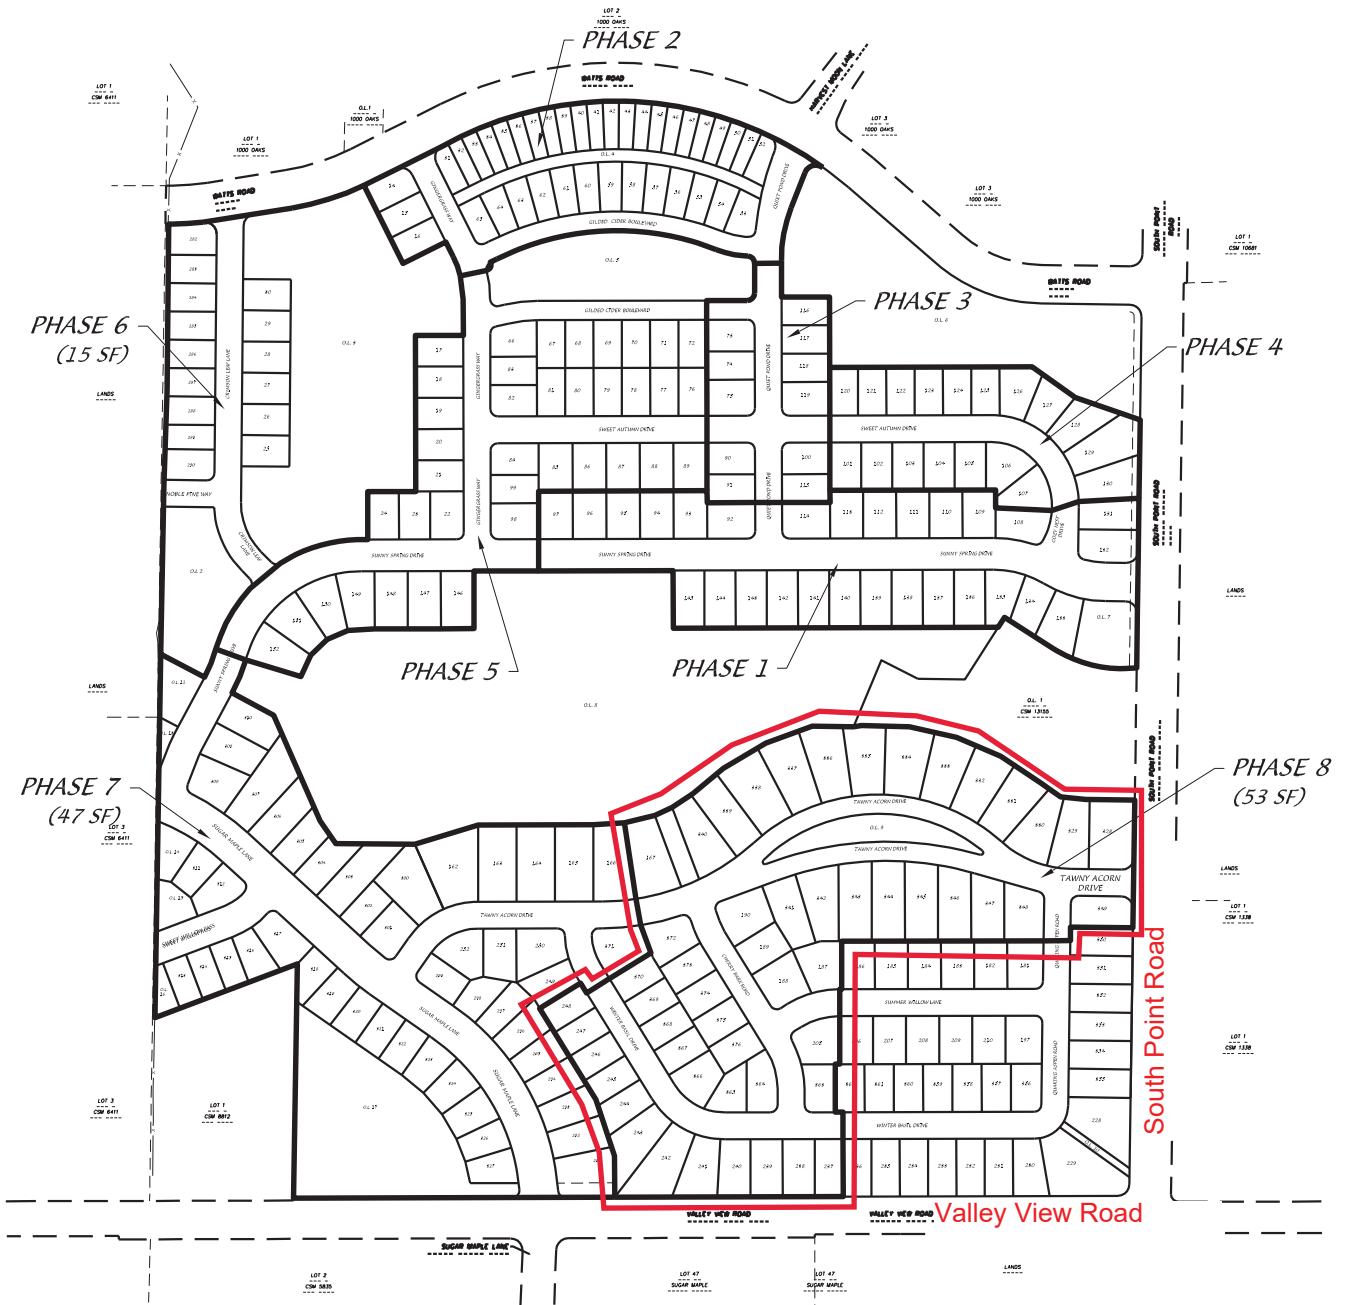

1000 OAKS

D'ONOFRIO KOTTKE AND ASSOCIATES, INC.

7530 Westward Way, Madison, WI 53717
 Phone: 608.833.7530 • Fax: 608.833.1089
YOUR NATURAL RESOURCE FOR LAND DEVELOPMENT

0 400
 Scale 1" = 400'

DATE: 01-27-20
 F.N.: 18-05-157
 REV.

DRAWN BY:

U: /USER/1305152/DRAWINGS/PHASE MAP.DWG

FIRST ADDITION TO 1000 OAKS:
PHASE 8

O.L. 8

O.L. 1
CSM 13155

PHASE 8

LOT 1
CSM 1338

VALLEY VIEW ROAD