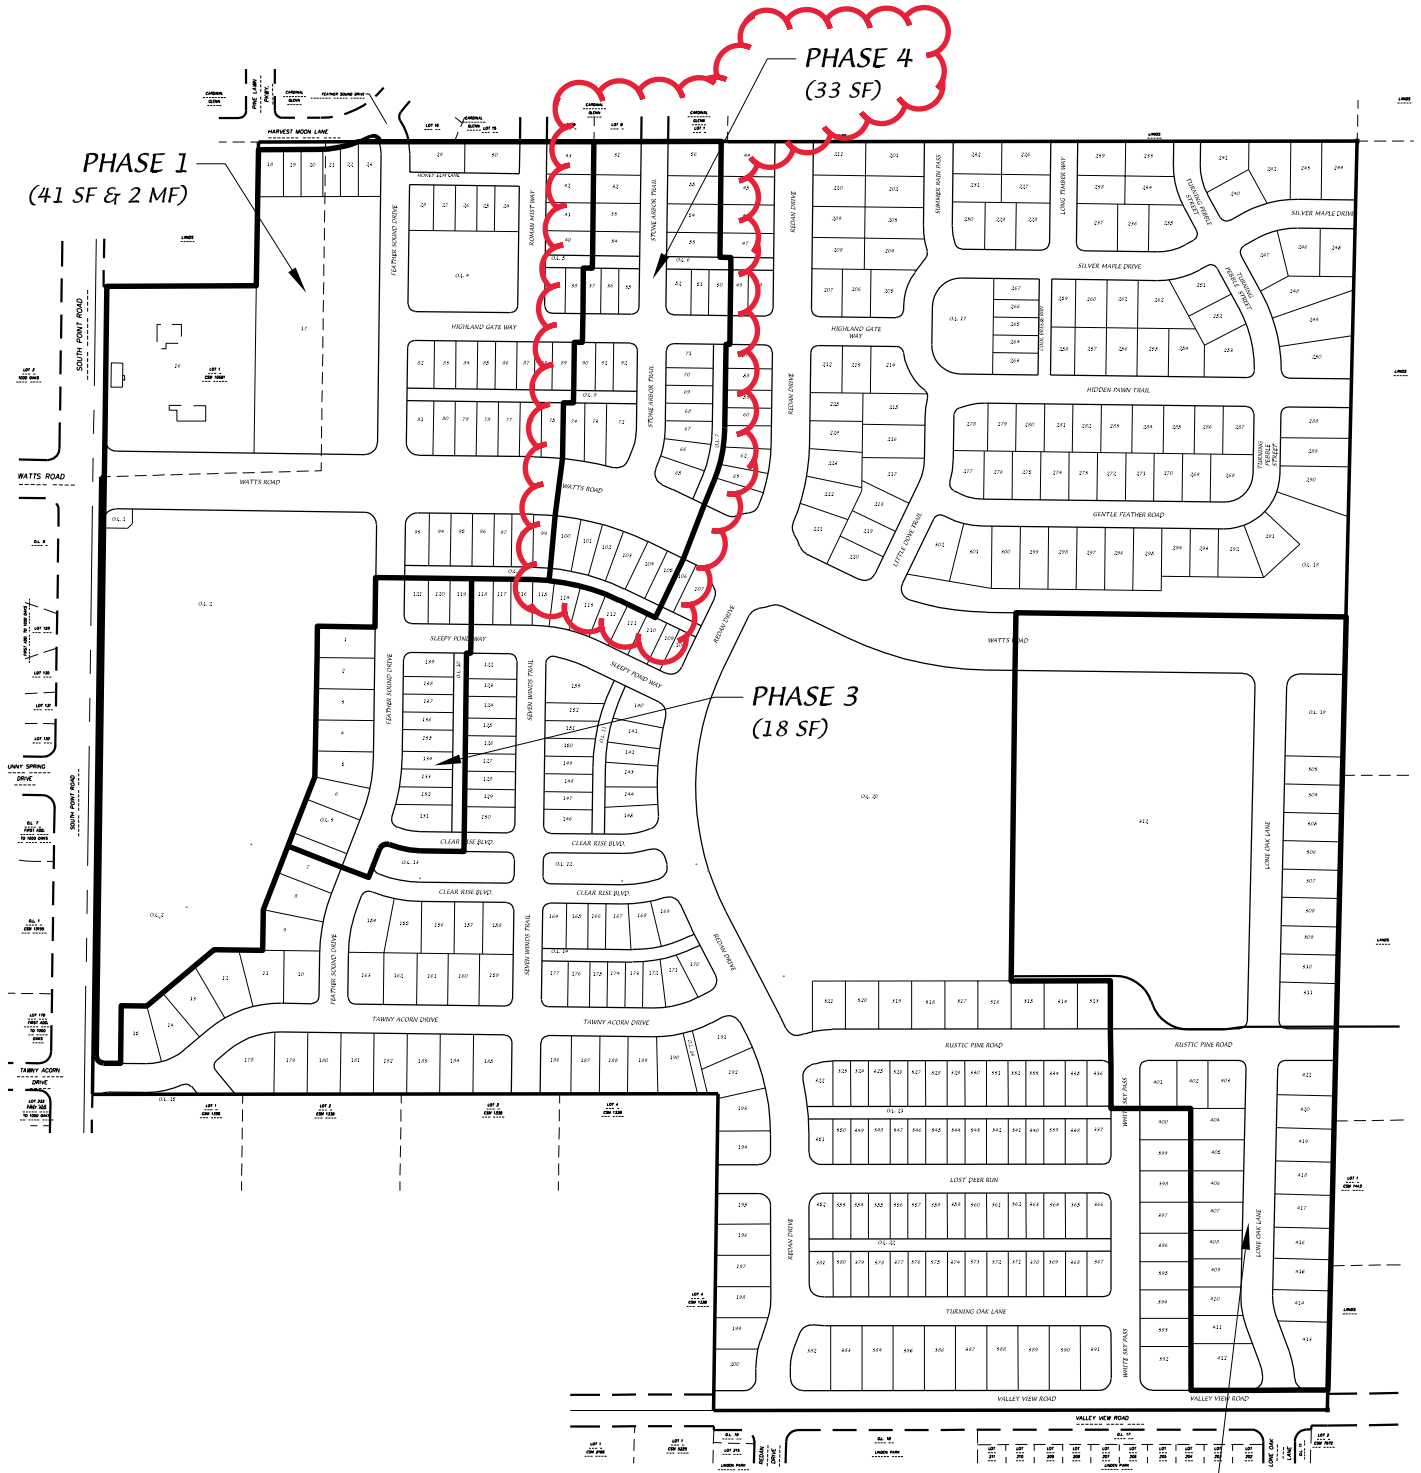

Time: 7/3/2018 2:22:06 PM

Session: C:\GTViewer_Sessions\Deming & Fourier SW.gts

City of Madison, WI - GIS/Mapping data

Printed By: entnt

Disclaimer: The City makes no representation about the accuracy of these records and shall not be liable for any damages

Acacia Ridge- Phase Map

D'ONOFRIO KOTTKE AND ASSOCIATES, INC.
 7530 Westward Way, Madison, WI 53717
 Phone: 608.833.7530 • Fax: 608.833.1089
YOUR NATURAL RESOURCE FOR LAND DEVELOPMENT

DATE: 08-28-19
 REV.:
 F.N.: 17-05-140
 DRAWN BY: JMS

ARCACIA RIDGE :
PHASE 4

FEATHER SOUND DRIVE

17

17

PHASE 4