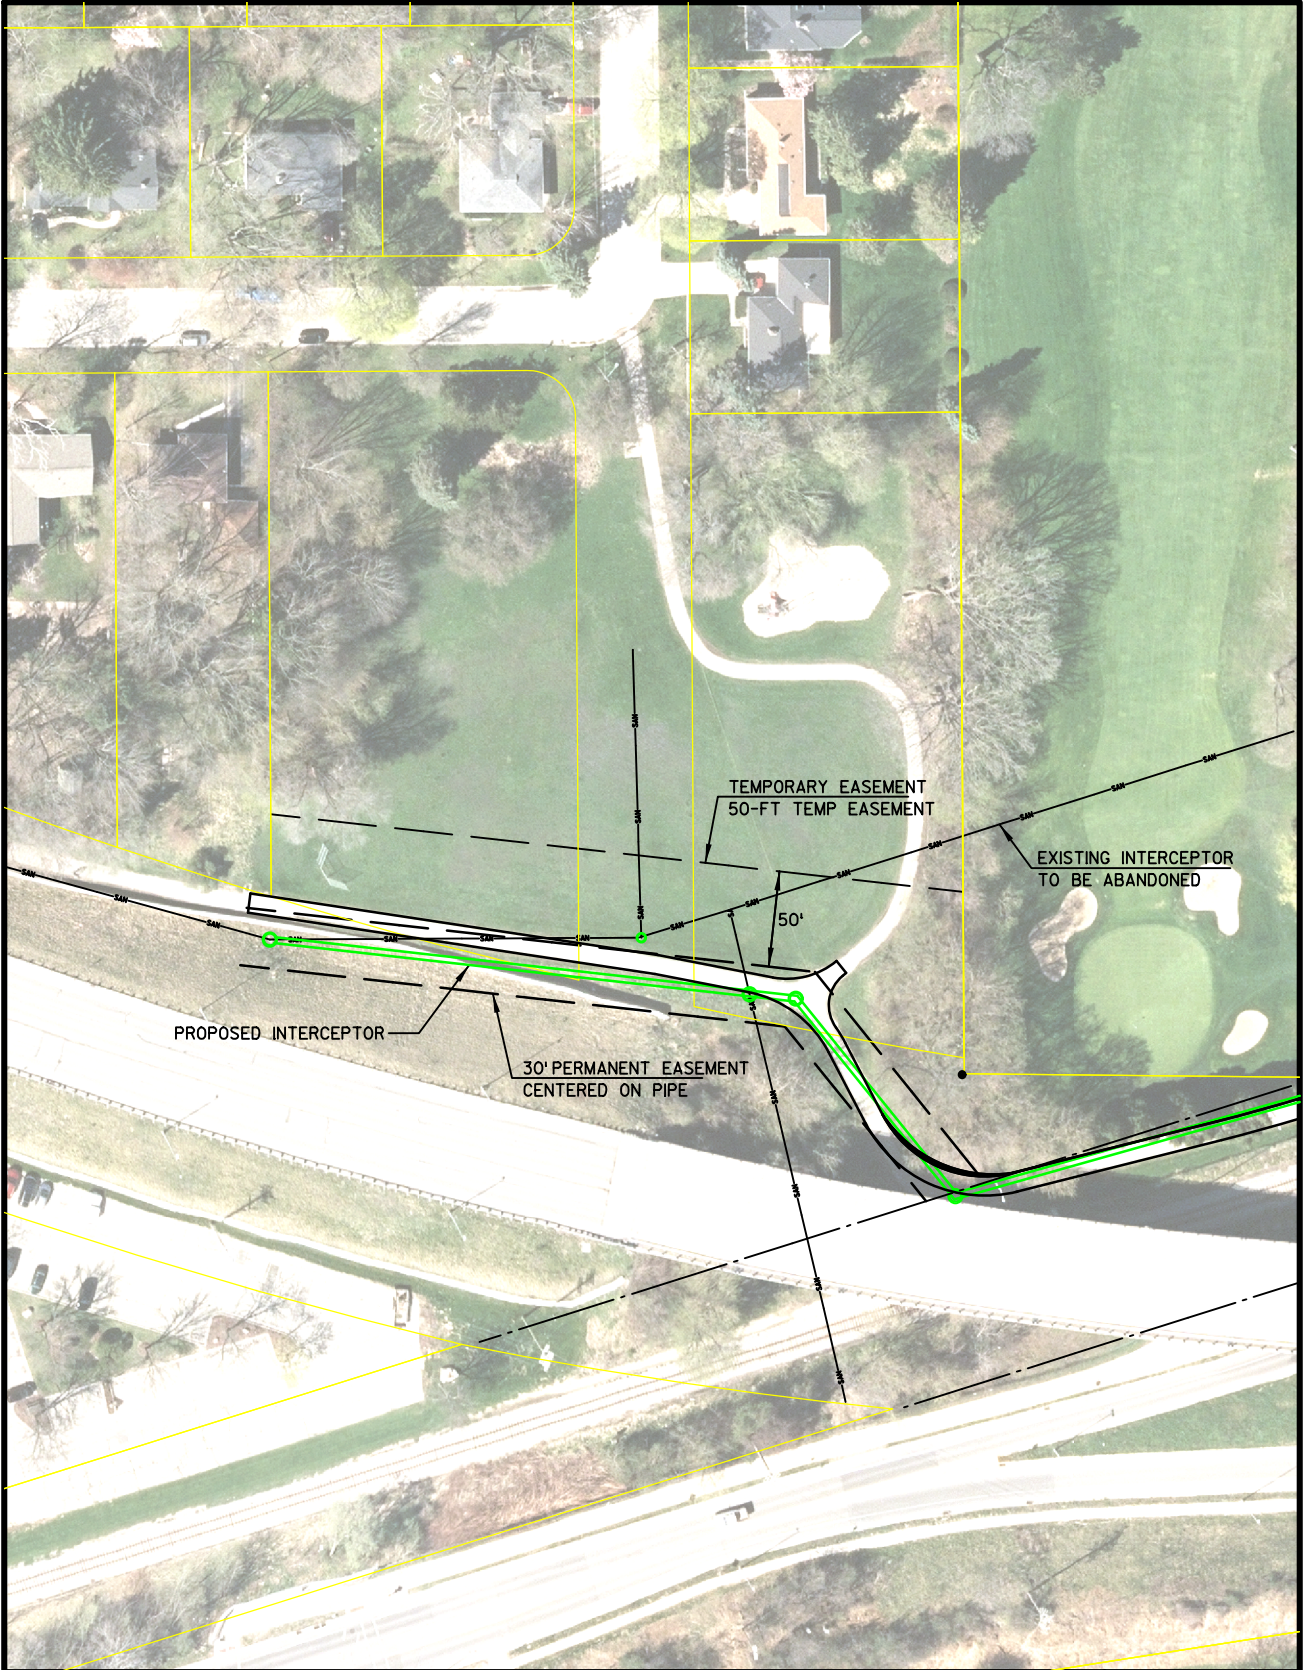

11:24:51 AM

8/19/2020

user: MattF

S:\MAD\1000--1099\1021\027\Drawings\CAD\MICROS\PLAN\IndianHills\_Graphic.dgn

**INDIAN HILLS PARK SEWER EASEMENTS  
MADISON METROPOLITAN SEWERAGE DISTRICT  
DANE COUNTY, WISCONSIN**

**EXHIBIT B**  
JOB # 1021.027