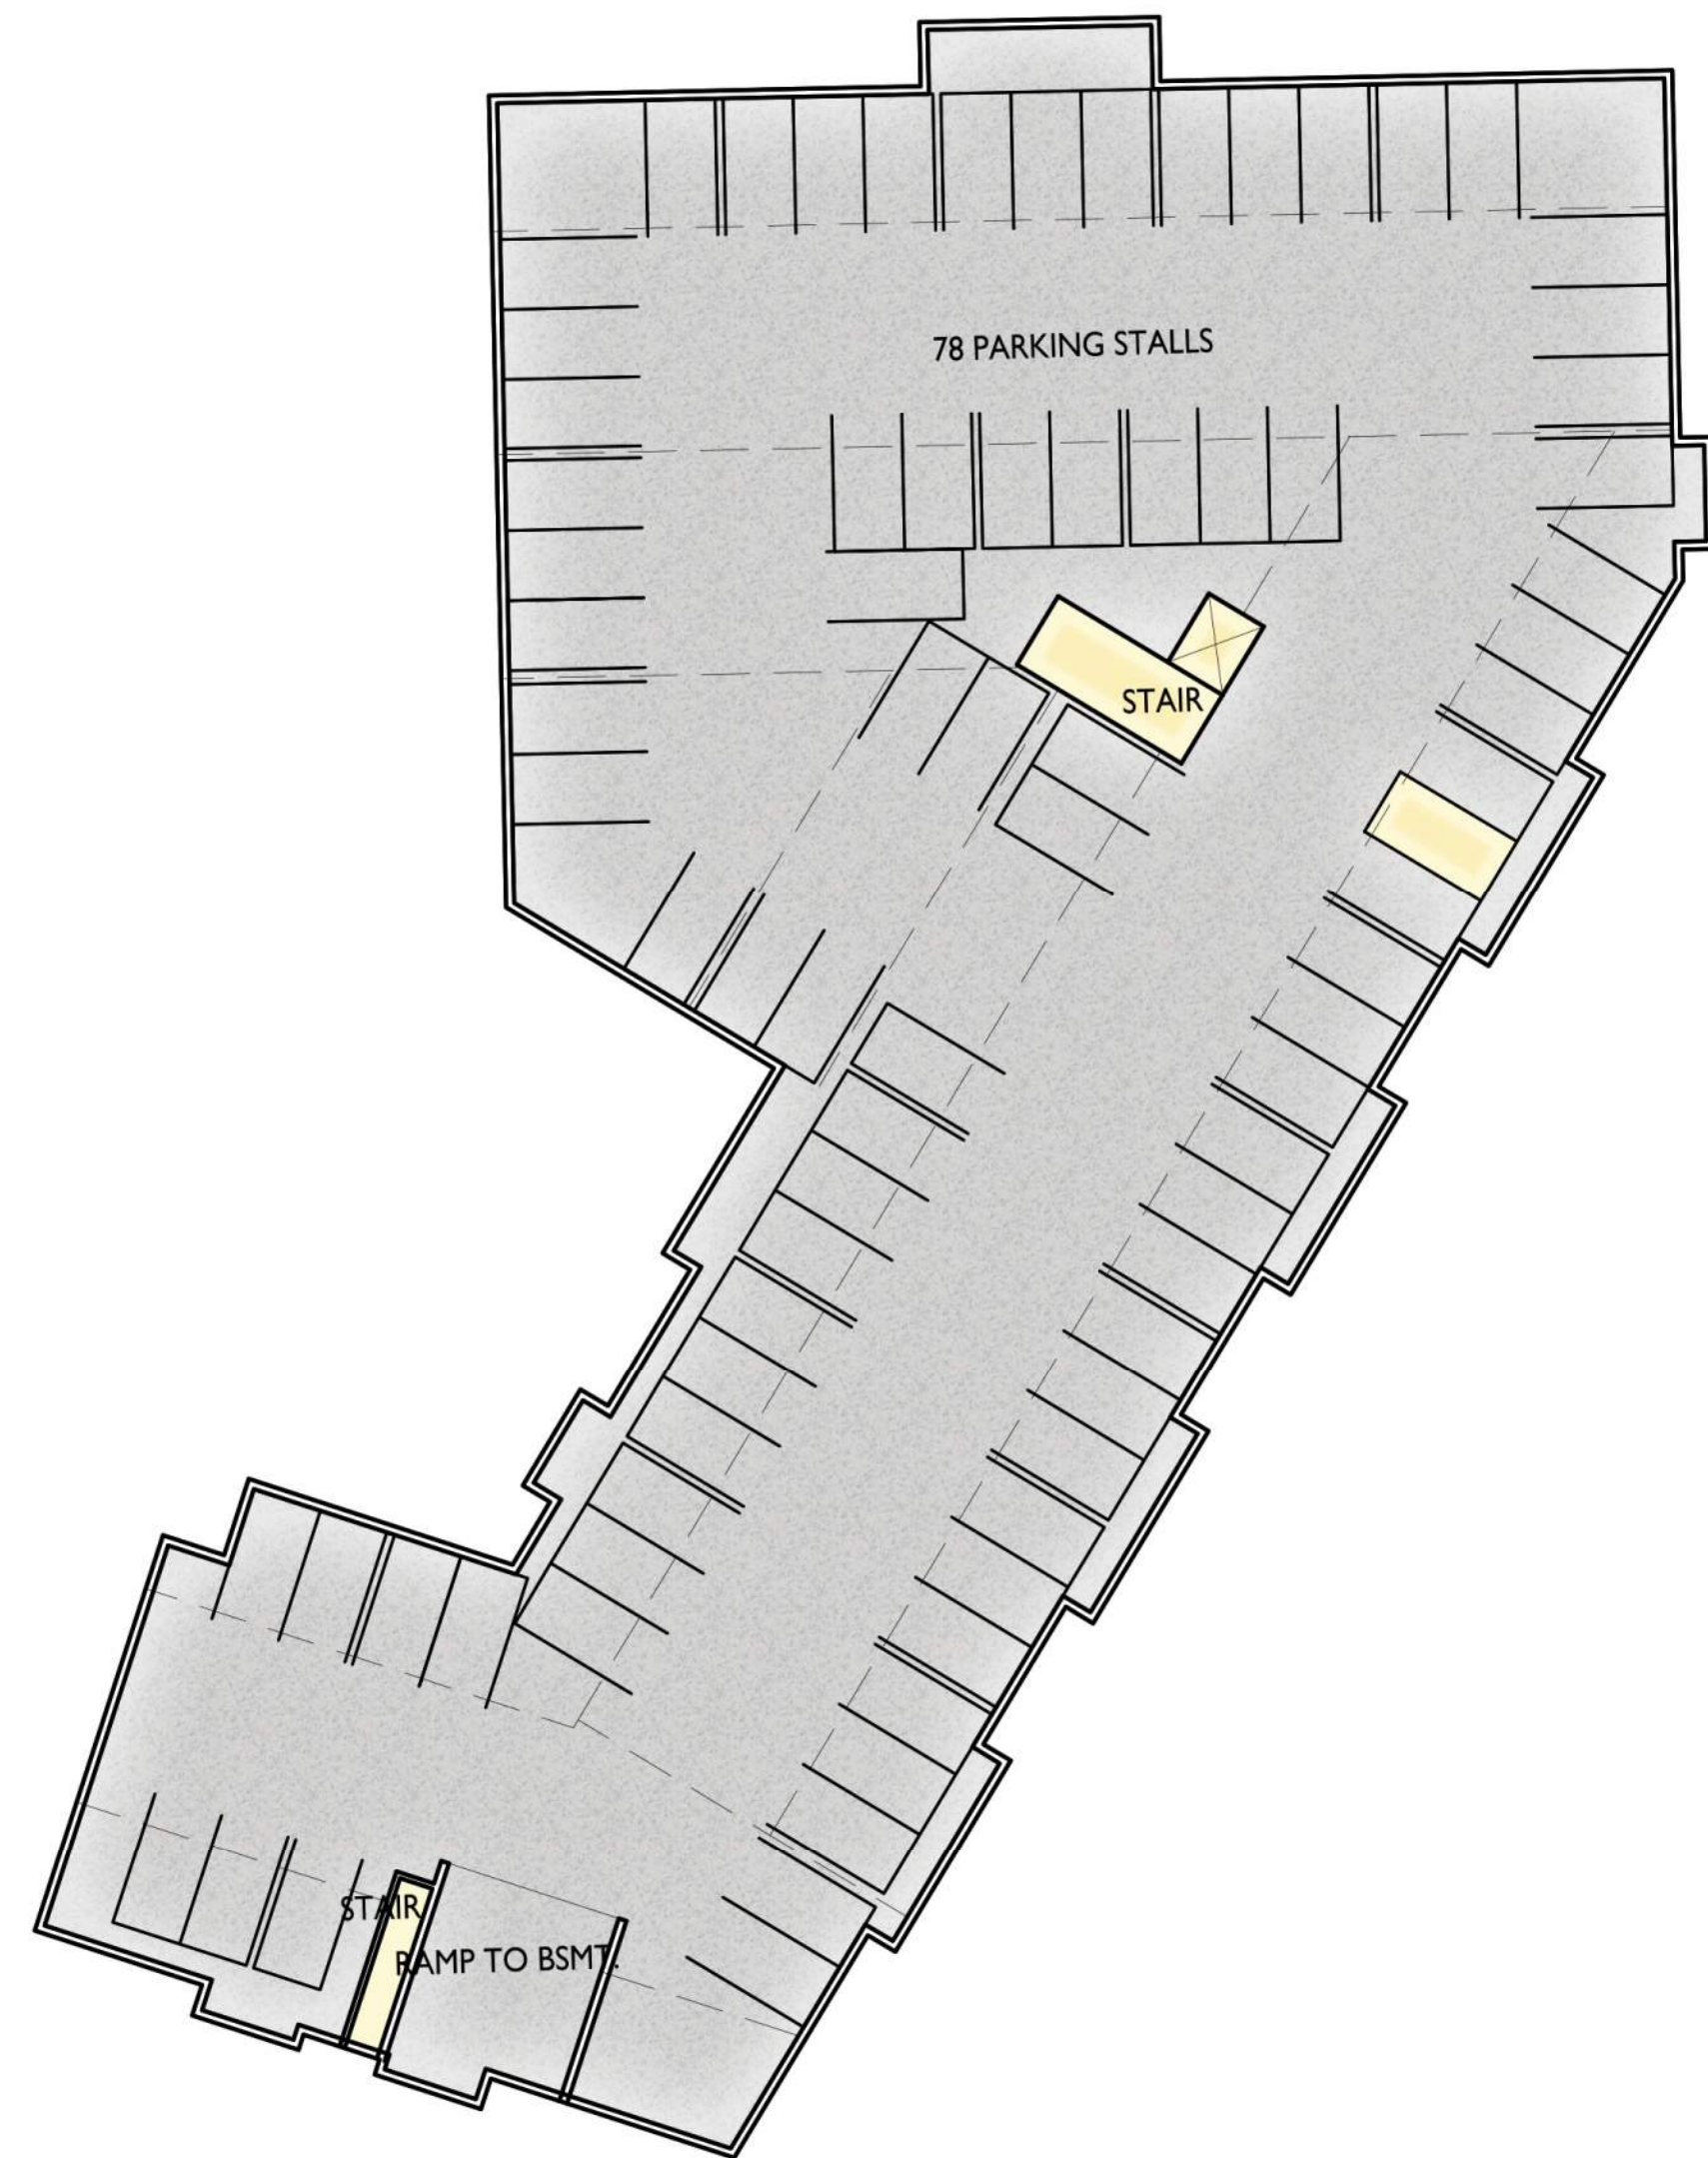

North of site across Mineral Point Rd.

Existing Pizzeria Uno Site along Ganser Way

West of Pizzeria Uno along Ganser Way

East of Pizzeria Uno along Ganser Way

Corner of D'Onofrio Drive and Ganser Way looking west

Building on Ganser Way across from Pizzeria Uno

Aerial Site Plan  
Pizzeria Uno Site Redevelopment  
7601 Mineral Point Rd, Madison, WI  
August 5, 2020

MINERAL POINT ROAD

**2** BASEMENT PARKING PLAN  
A-1.1 1" = 20'-0"

**1** SITE / FIRST FLOOR PLAN  
A-1.1 1" = 20'-0"

ISSUED  
Issued for UDC Informational - August 19, 2020

PROJECT TITLE  
**PIZZERIA UNO**  
Site Redevelopment

7601 Mineral Point Rd  
SHEET TITLE  
**Site & Basement**  
Floor Plans