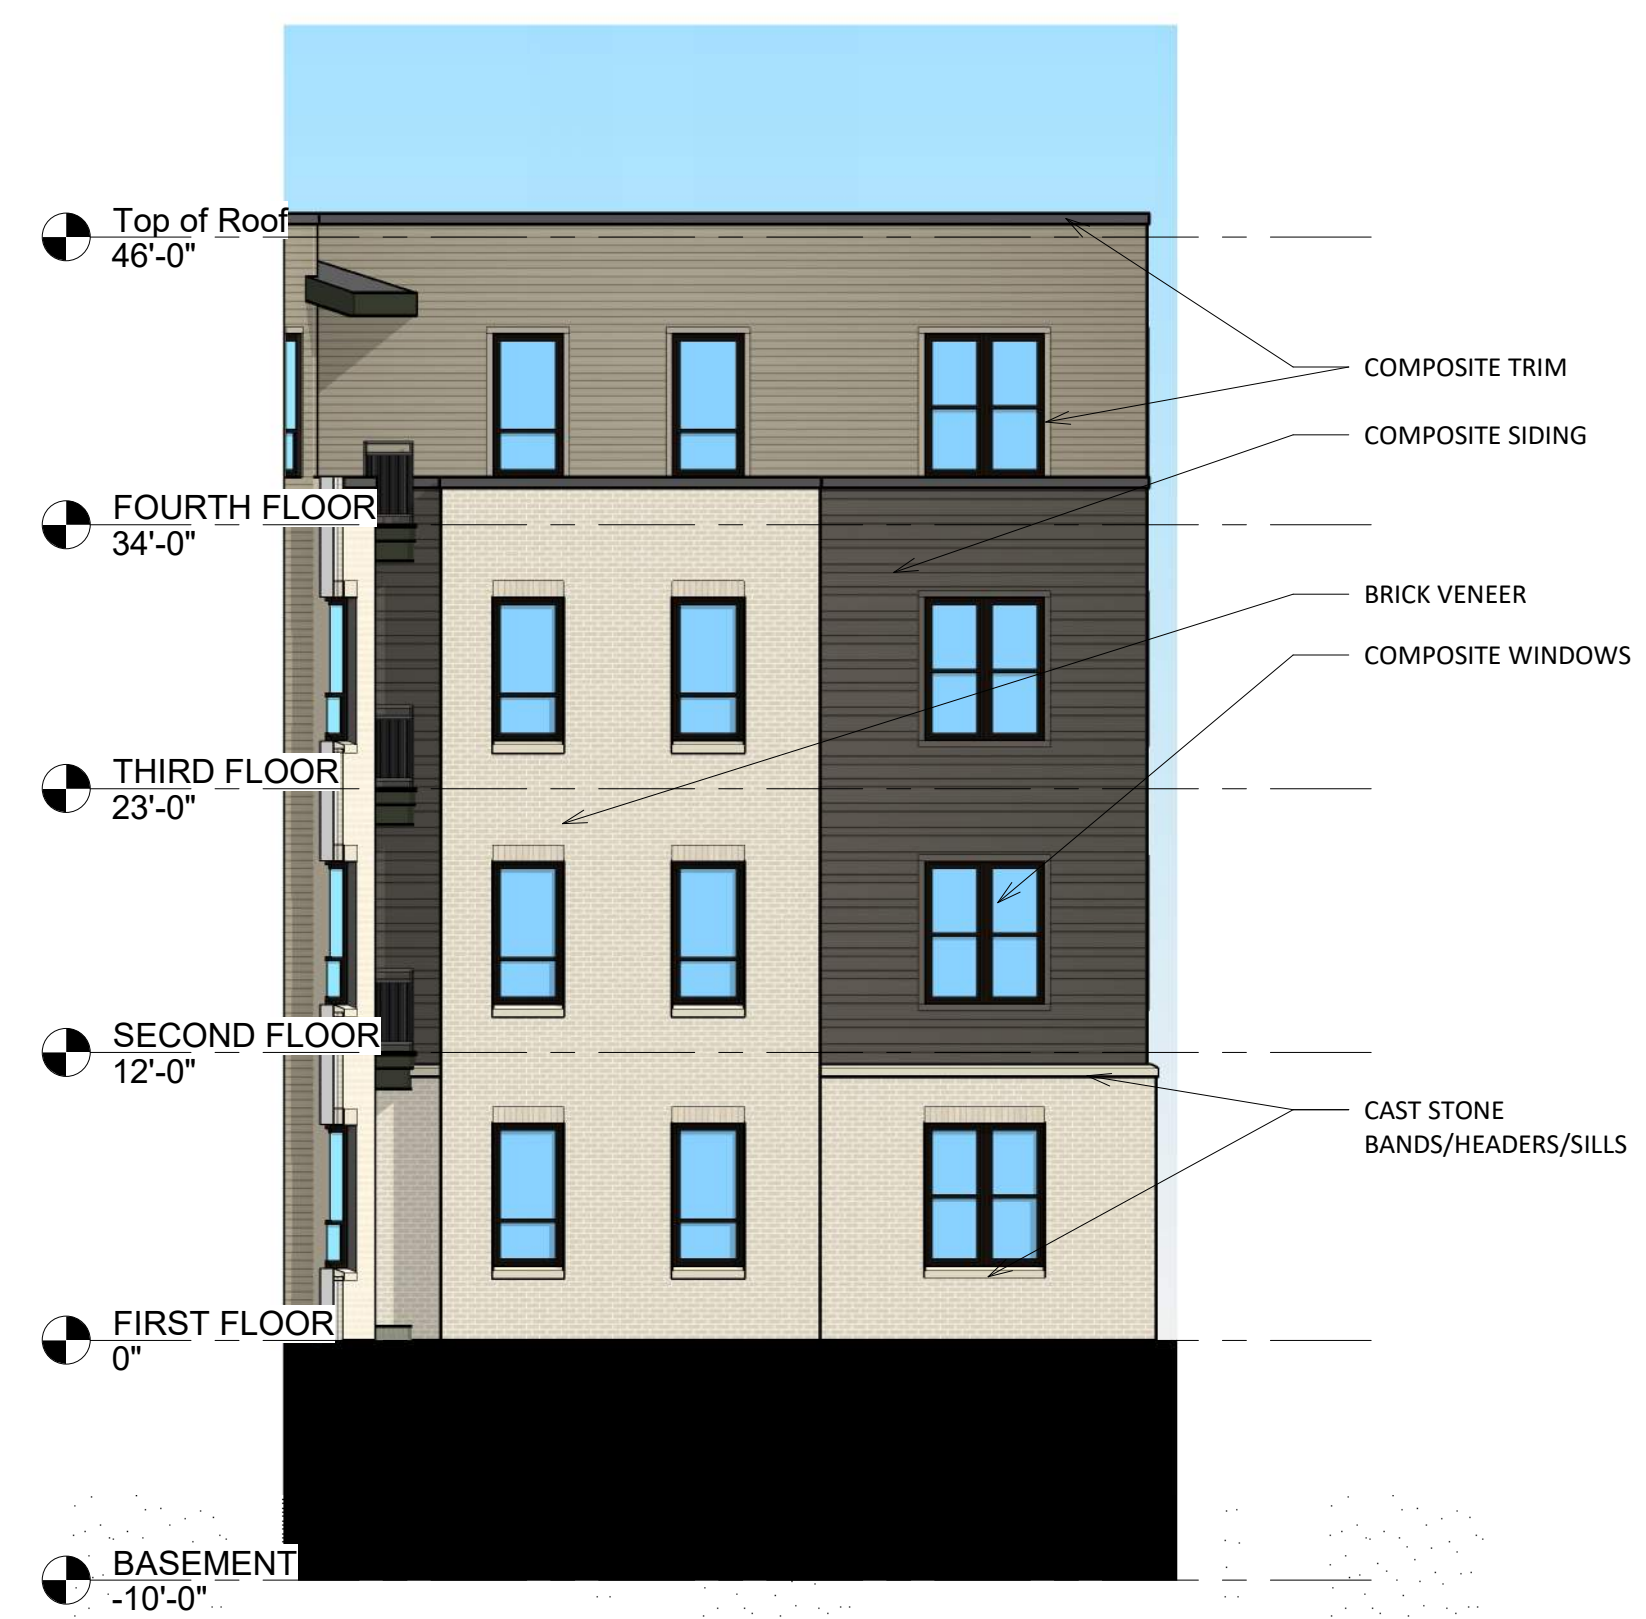

2 COLROED - North Angle
A-2.6 N.T.S.

PROJECT TITLE
**PIZZERIA
UNOS SITE
REDEVELOPMENT**

7601 Mineral Pt Rd
Madison, WI 53719

SHEET TITLE
**EXTERIOR
ELEVATIONS -
COLORED**

SHEET NUMBER

A-2.6

PROJECT NUMBER 2033

© Knothe & Bruce Architects, LLC