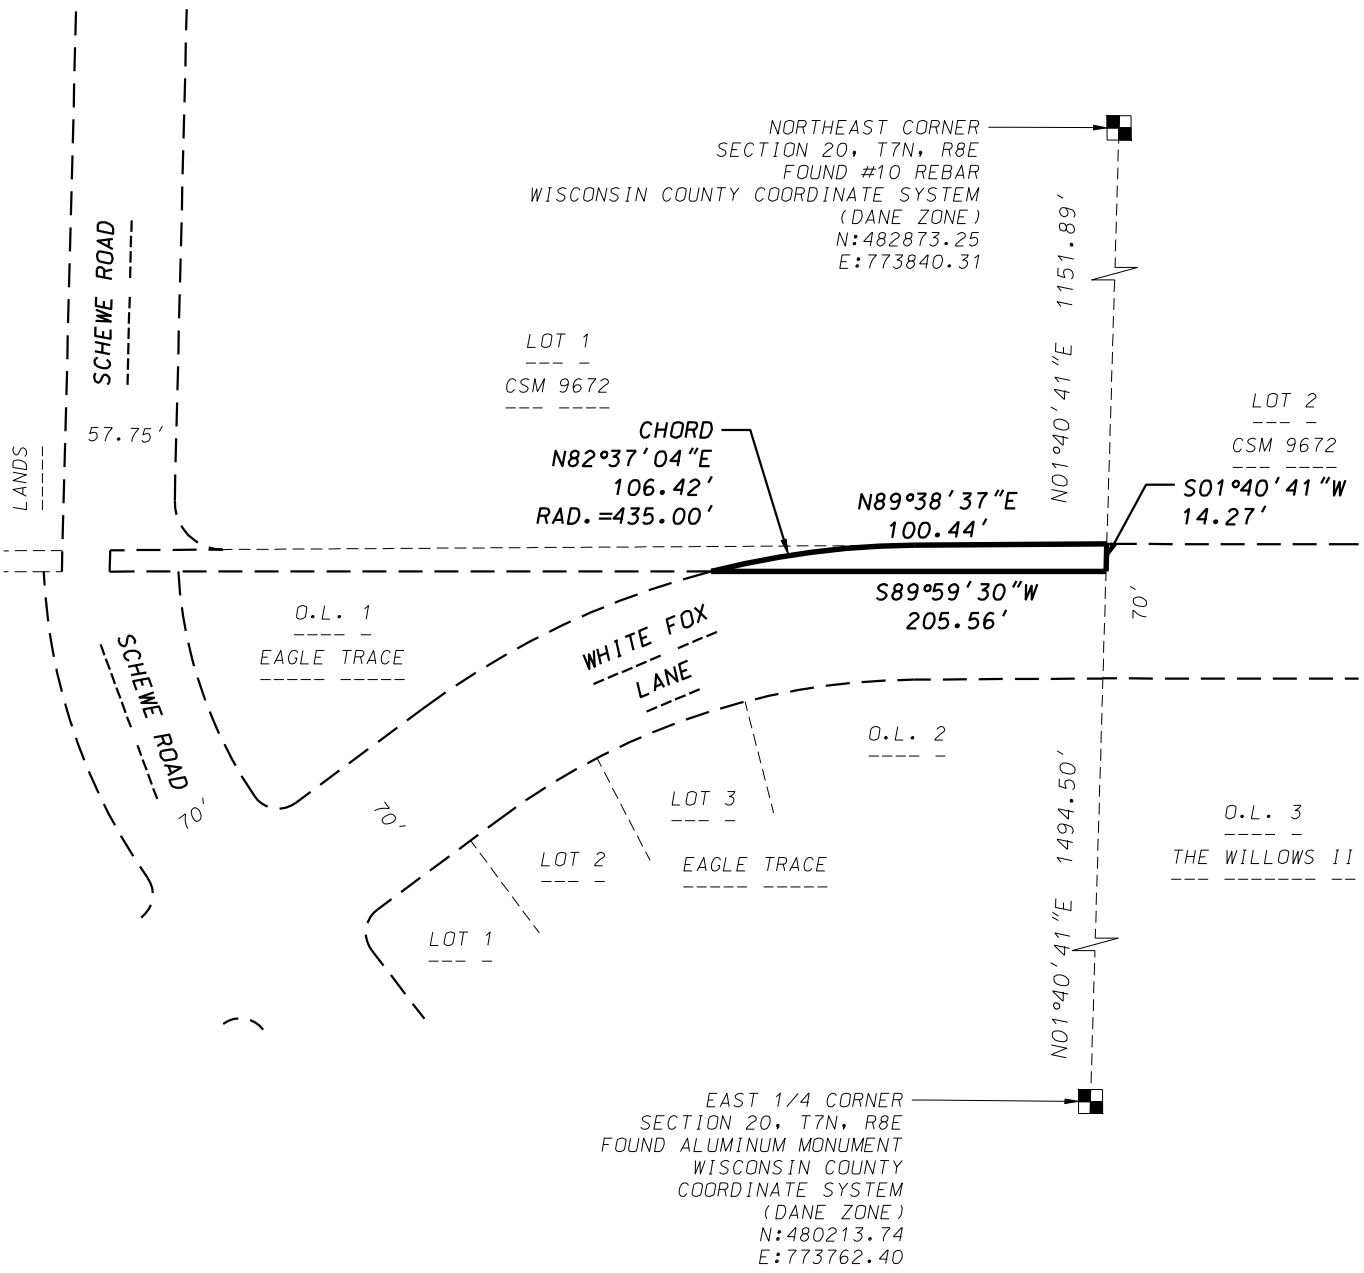

EXHIBIT B

Sheet 1 of 2

GRID NORTH
WISCONSIN COUNTY COORDINATE SYSTEM
DANE ZONE

Scale 1" = 100'

D'ONOFRIO KOTTKE AND ASSOCIATES, INC.
7530 Westward Way, Madison, WI 53717
Phone: 608.833.7530 • Fax: 608.833.1089
YOUR NATURAL RESOURCE FOR LAND DEVELOPMENT

DATE: 03-29-24
F.N.: 17-07-114

EXHIBIT B

Sheet 2 of 2

GRID NORTH
 WISCONSIN COUNTY COORDINATE SYSTEM
 DANE ZONE

Scale 1" = 100'

DATE: 03-29-24
 F.N.: 17-07-114

D'ONOFRIO KOTTKE AND ASSOCIATES, INC.
 7530 Westward Way, Madison, WI 53717
 Phone: 608.833.7530 • Fax: 608.833.1089
YOUR NATURAL RESOURCE FOR LAND DEVELOPMENT