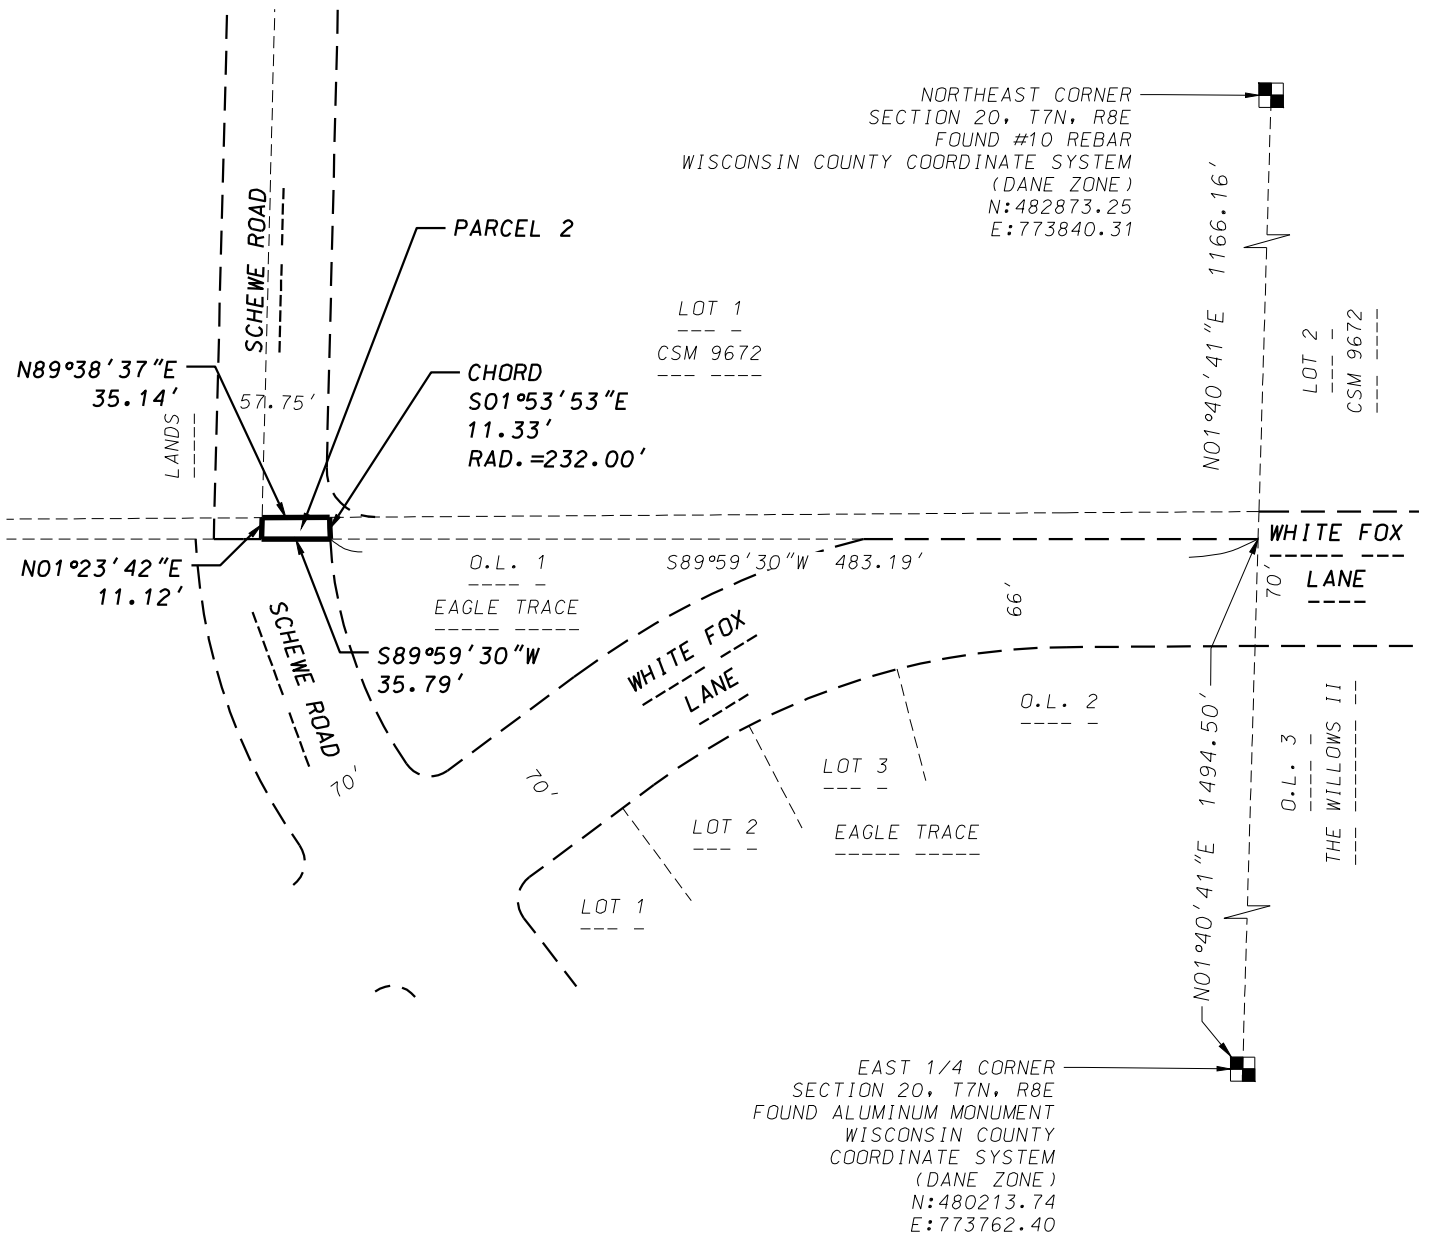

EXHIBIT B

Sheet 1 of 2

GRID NORTH
WISCONSIN COUNTY COORDINATE SYSTEM
DANE ZONE

Scale 1" = 100'

D'ONOFRIO KOTTKE AND ASSOCIATES, INC.
7530 Westward Way, Madison, WI 53717
Phone: 608.833.7530 • Fax: 608.833.1089
YOUR NATURAL RESOURCE FOR LAND DEVELOPMENT

DATE: 03-29-24
F.N.: 17-07-114

EXHIBIT B

Sheet 2 of 2

GRID NORTH
 WISCONSIN COUNTY COORDINATE SYSTEM
 DANE ZONE

Scale 1" = 100'

DATE: 03-29-24
 F.N.: 17-07-114

D'ONOFRIO KOTTKE AND ASSOCIATES, INC.
 7530 Westward Way, Madison, WI 53717
 Phone: 608.833.7530 • Fax: 608.833.1089
YOUR NATURAL RESOURCE FOR LAND DEVELOPMENT