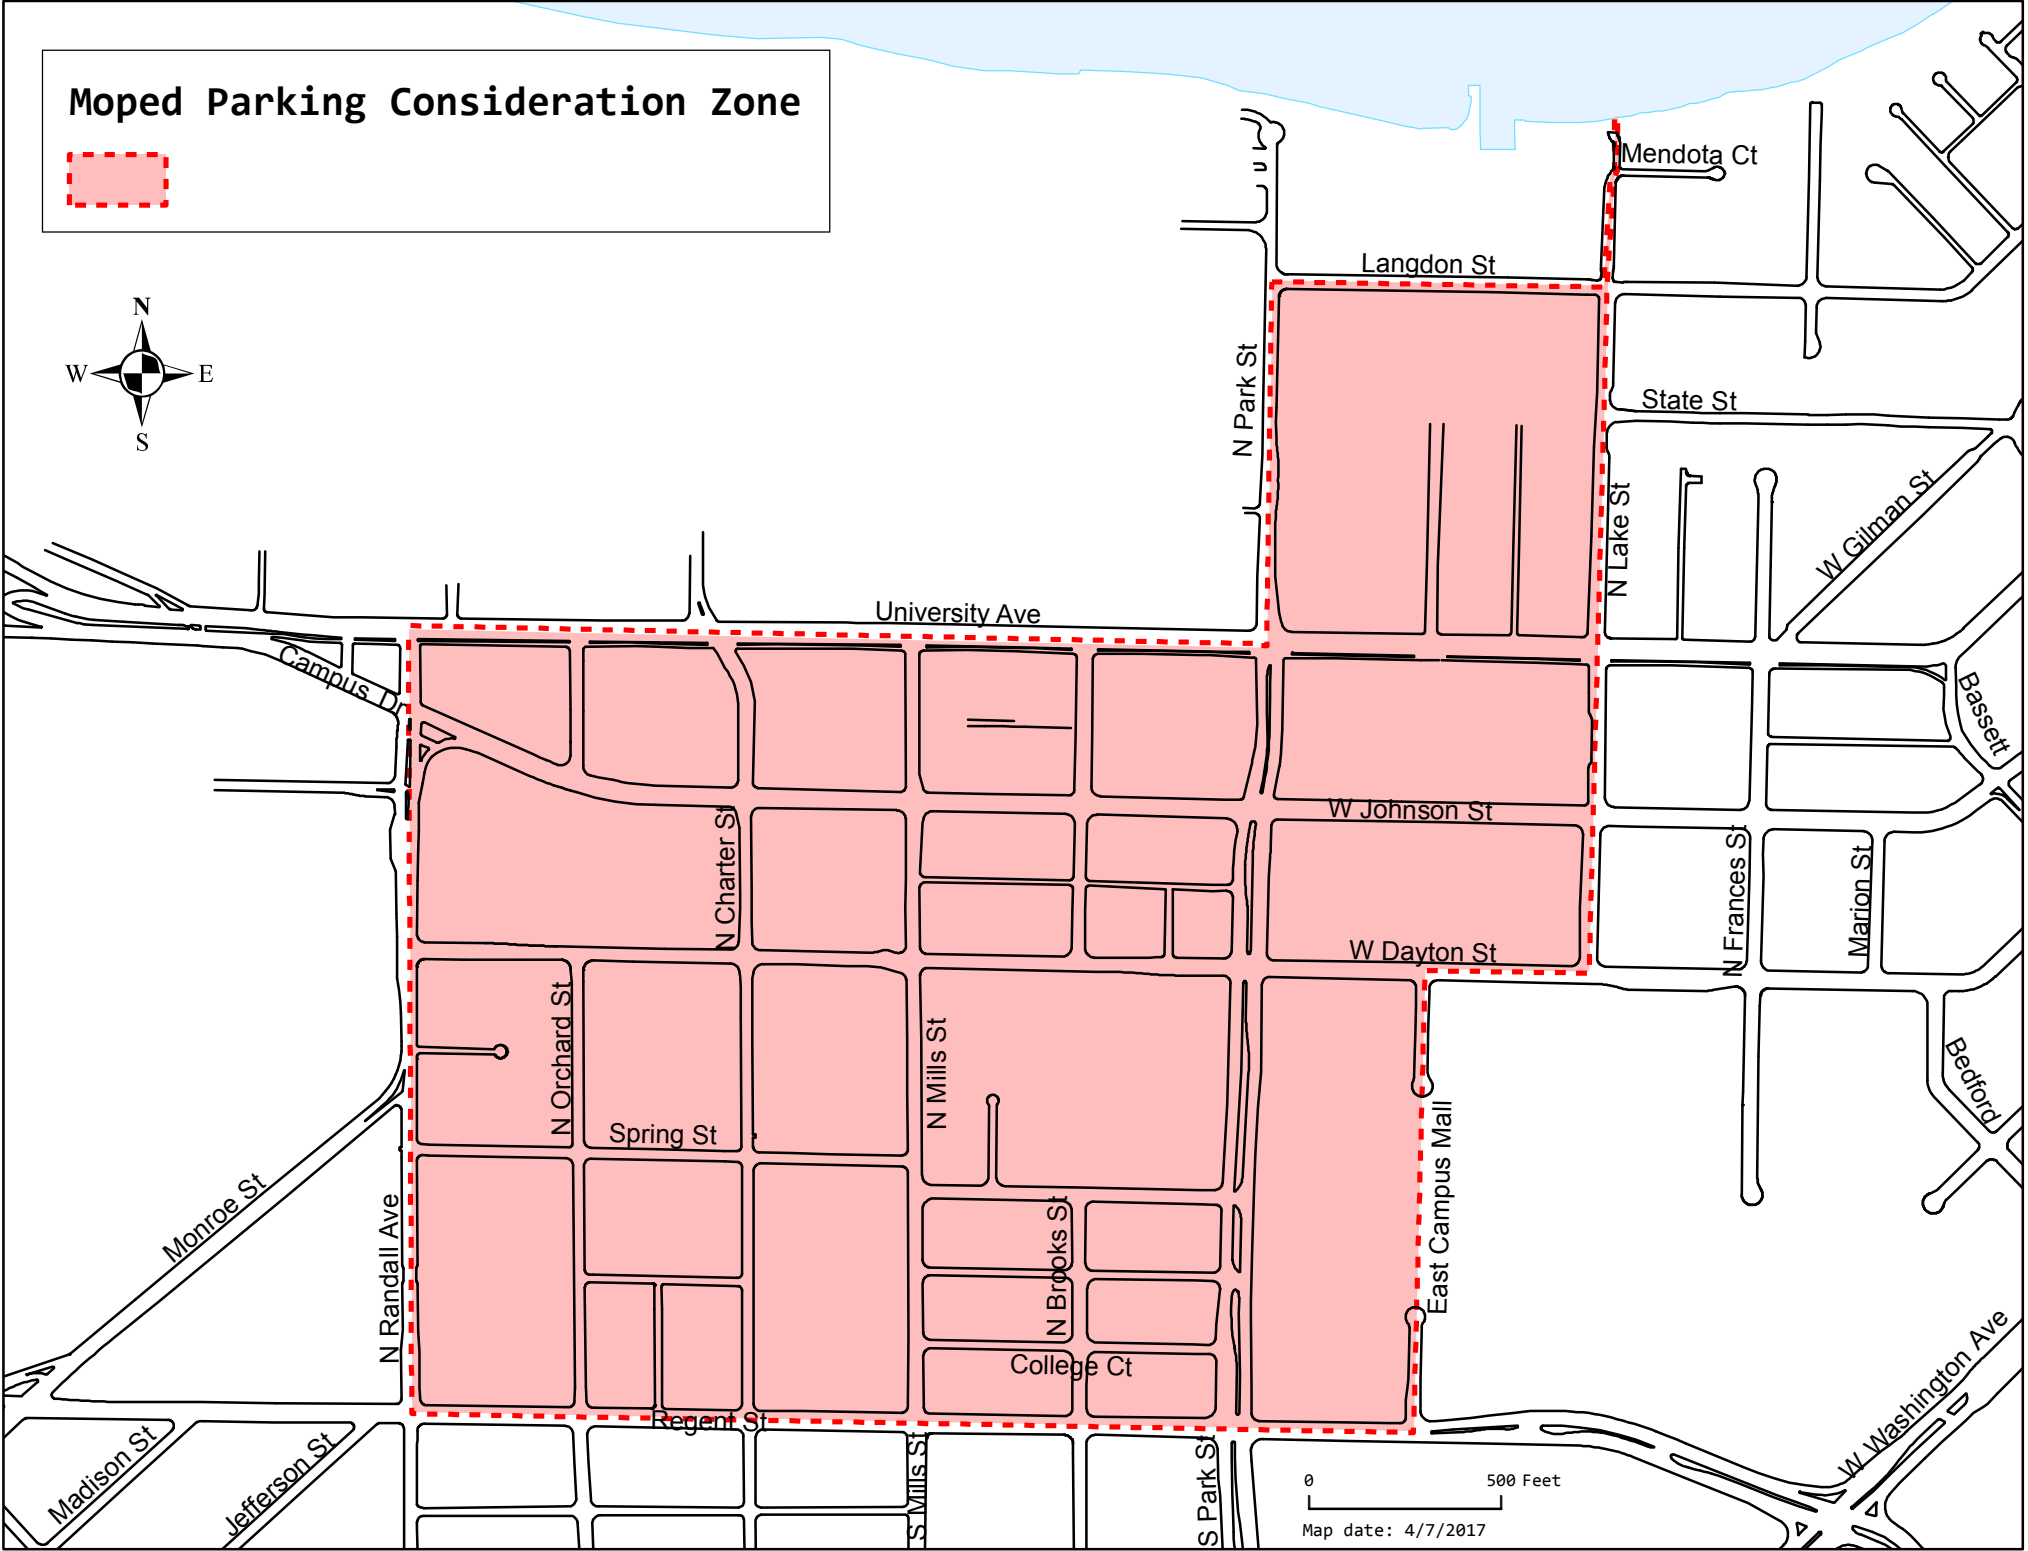

Moped Parking Consideration Zone

0 500 Feet

Map date: 4/7/2017

Madison St

Jefferson St

Monroe St

N Randall Ave

N Orchard St

Langdon St

W Johnson St

W Dayton St

East Campus Mall

N Lake St

N Frances St

Marion St

W Gilman St

Bedford

Basset

W Washington Ave

Mendota Ct

State St