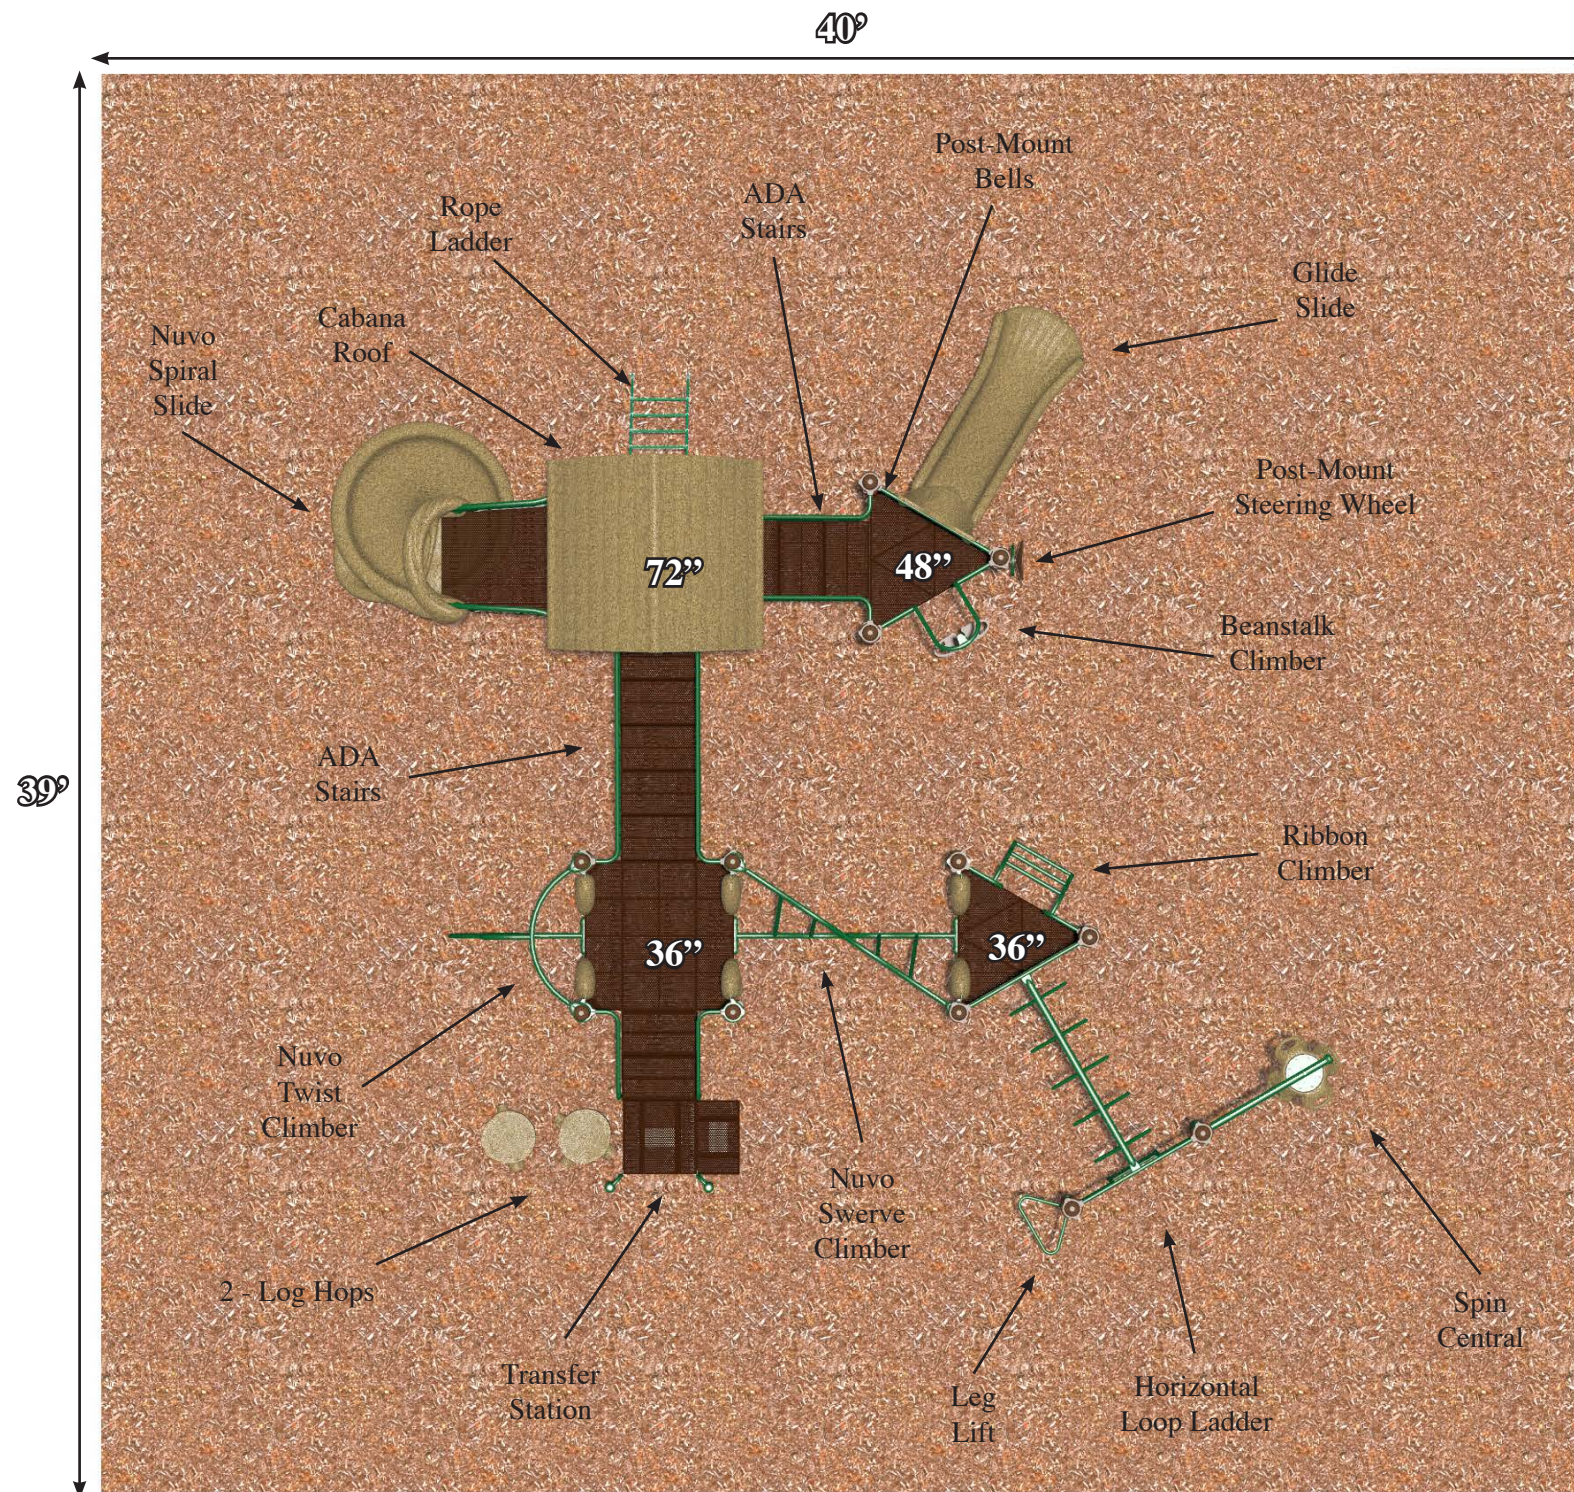

COUNTRY GROVE PARK

MADISON, WI

5 TO 12 YEAR OLDS OPTION #1

(800) 775-8937 Main
(608) 423-7655 Fax
809 Bluebird Pass
Cambridge, WI 53523
info@leerecreation.com
www.leerecreation.com

PROVIDING FUN ACROSS WISCONSIN SINCE 1995

VIEW A

VIEW B

COUNTRY GROVE PARK

MADISON, WI 5 TO 12 YEAR OLDS OPTION #1

(800) 775-8937 Main
 (608) 423-7655 Fax
 809 Bluebird Pass
 Cambridge, WI 53523
 info@leerecreation.com
 www.leerecreation.com

PROVIDING FUN ACROSS WISCONSIN SINCE 1995

Complies With:

- ASTM F1487-01
- ASTM F1487-98
- CPSC #325
- ADA-ADAAG

Design Number: PW120616-1

Use Zone: 40' x 39'

of Users: 38

of Active Play Events: 13

Age: 5 to 12

Colors Shown: