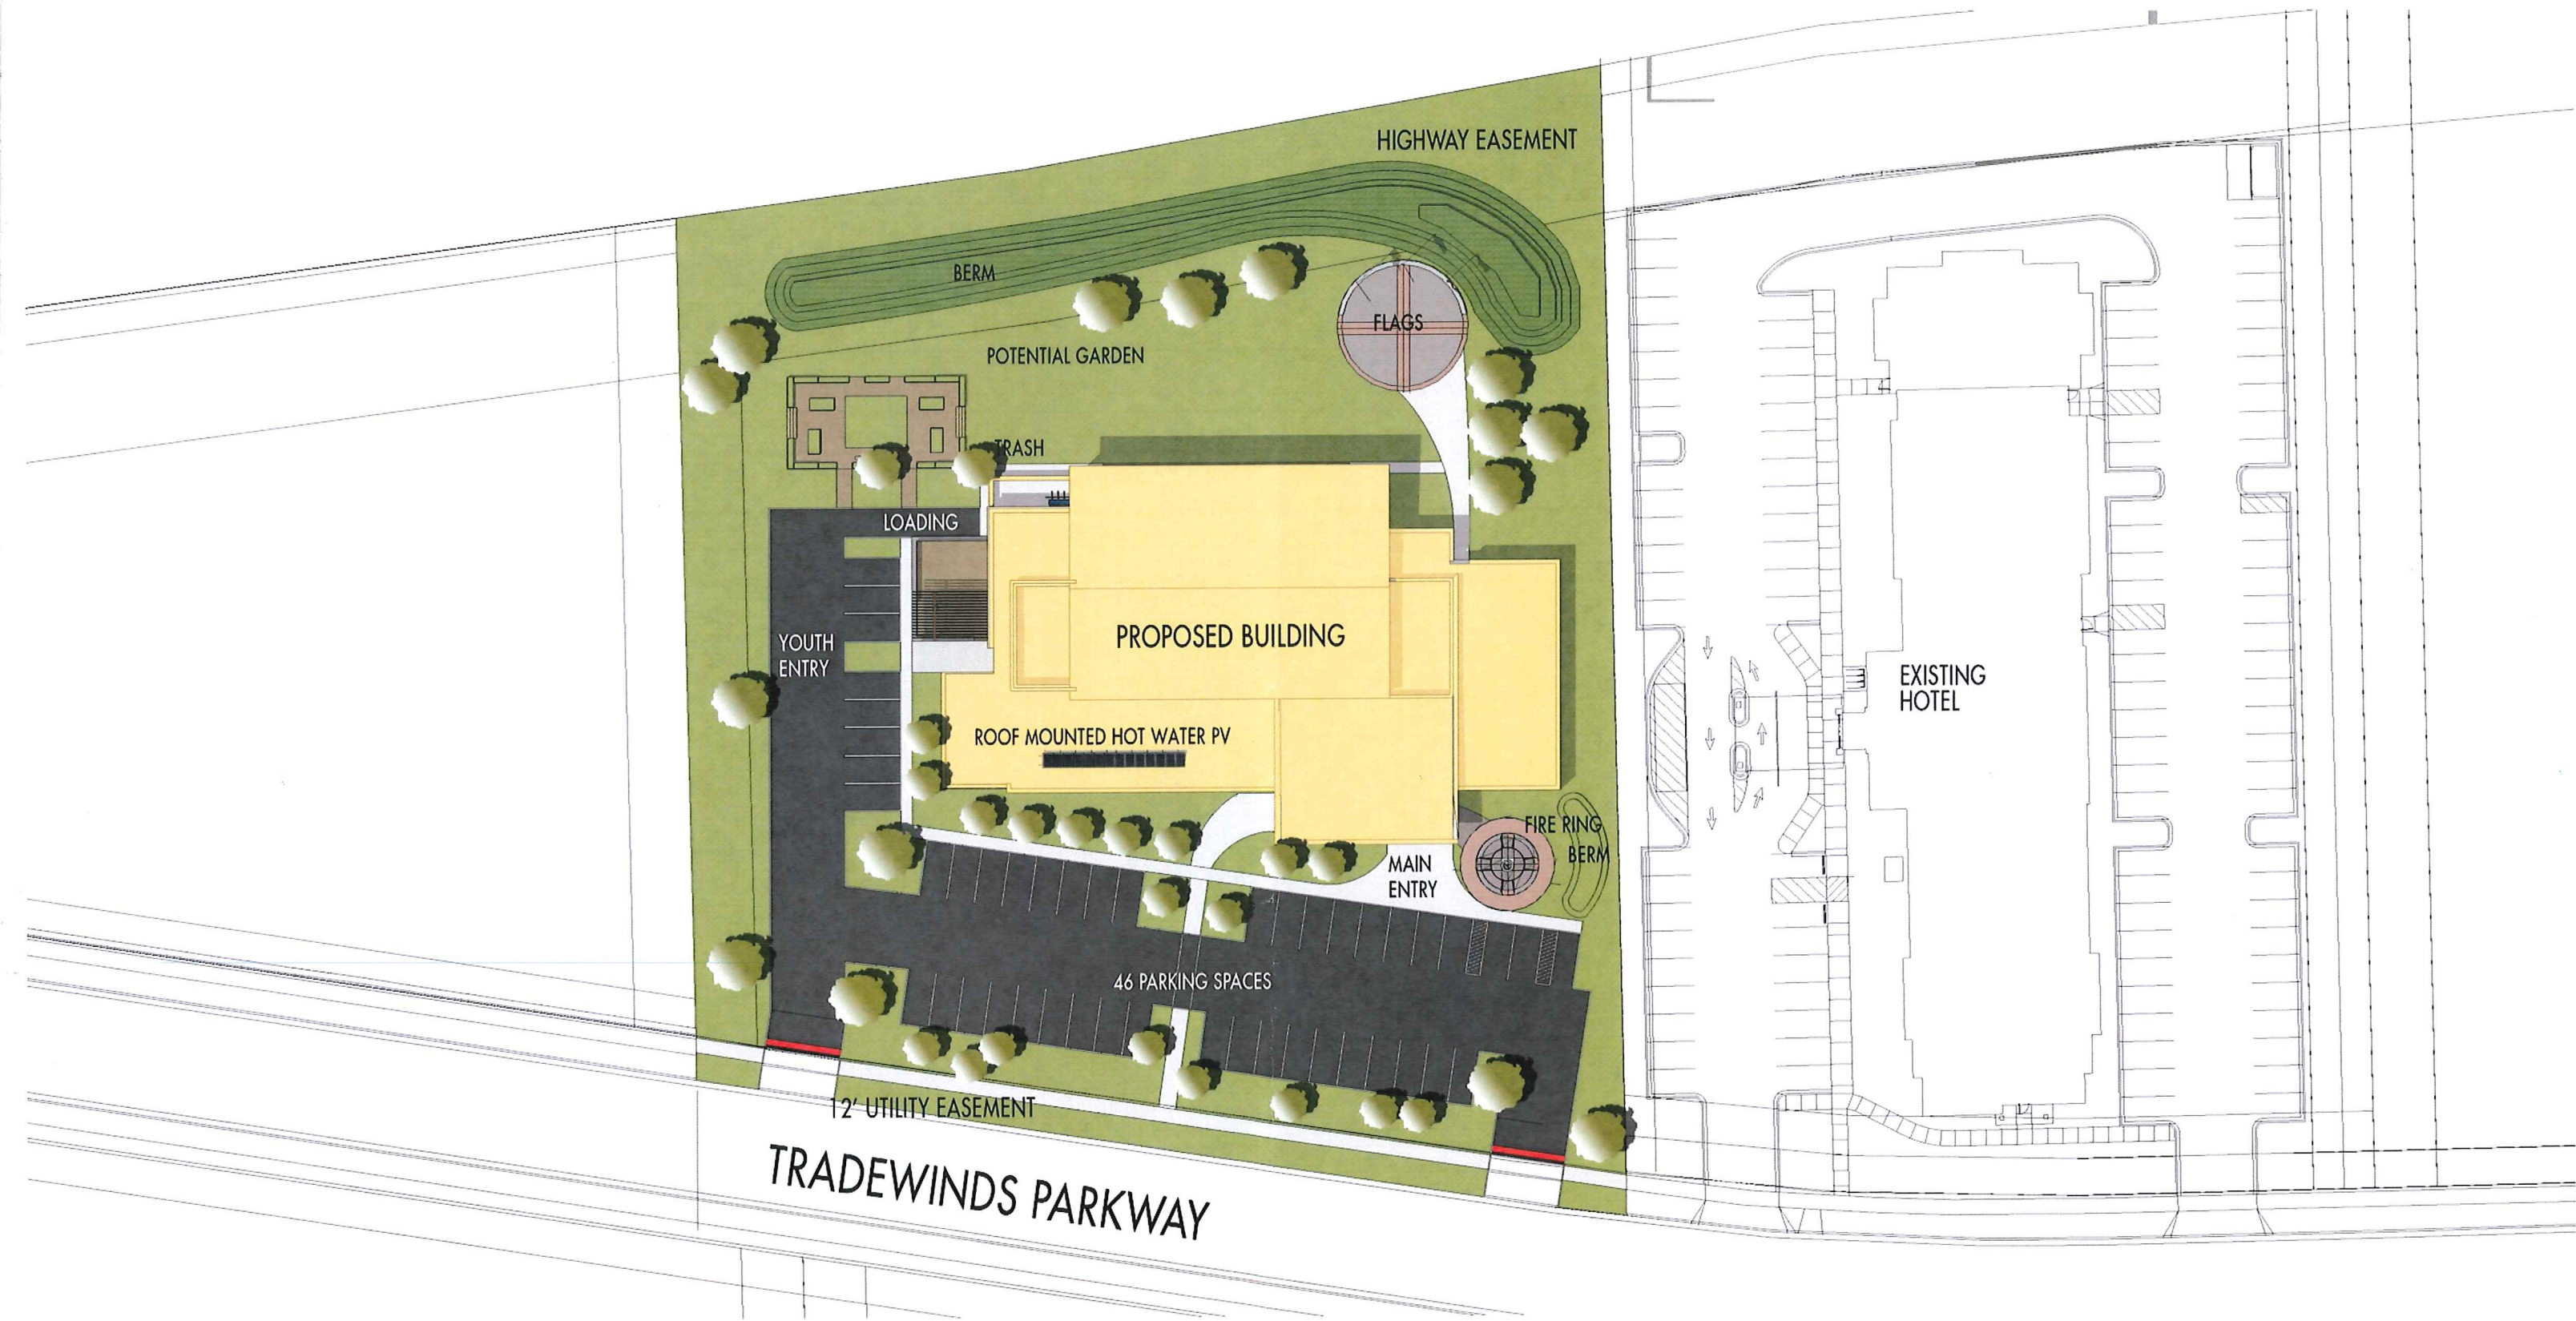

**HO-CHUNK MADISON AREA BRANCH OFFICE**

1/26/2015 714432-01

4924-Tradewinds 36905 U/L 1-28-13 Handarb No. 6

eppstein uhen : architects

**SITE PLAN**

**HO-CHUNK MADISON AREA BRANCH OFFICE**

1/26/2015 714432-01

epstein uhen: architects

VIEW FROM SOUTHWEST

HO-CHUNK MADISON AREA BRANCH OFFICE

1/26/2015 714432-01

Bauer  
Raether  
Builders, Inc.

eua  
eppstein uhen : architects

VIEW FROM SOUTHEAST