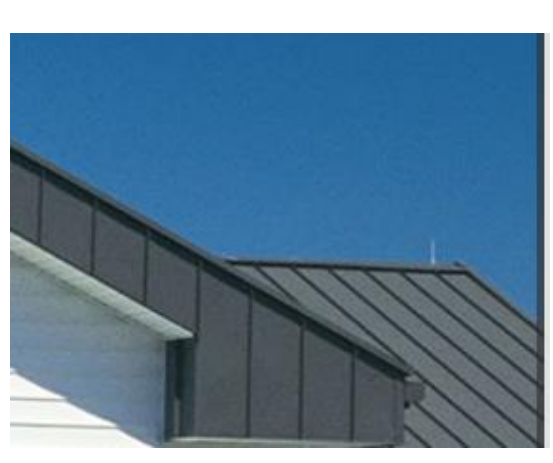

J. Metal Roofing
Dark Bronze