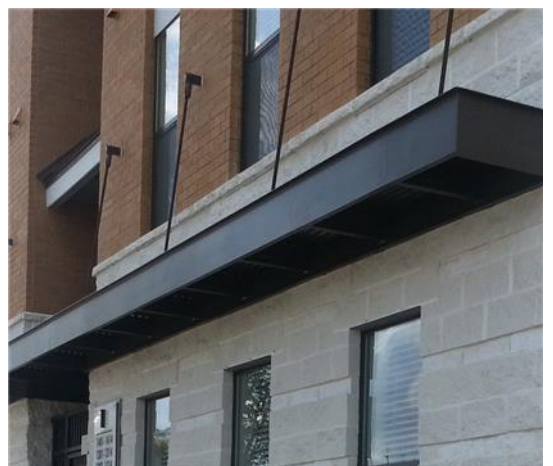

1 River Corner Blow Up Elevation
Scale: 1/4" = 1'-0"

Elevation

A. Brick
Glen Gary
Kokomo

B. Brick
Cherokee Brick
Velour Red

C. Brick
Cherokee Brick
Velour Buff

D. Cementitious Siding
Color:
SW 7020
Black Fox

J. Metal Roofing
Dark Bronze

K. Metal Canopy
Dark Bronze

1 East Washington Avenue Blow Up Elevation
 Scale: 1/4" = 1'-0"

Elevation

A. Brick
 Glen Gary
 Kokomo

B. Brick
 Cherokee Brick
 Velour Red

C. Brick
 Cherokee Brick
 Velour Buff

H. Rails/Gates
 Aluminum
 Bronze color

I. Storefront
 Aluminum
 Bronze color
 (Note image shown
 is for profile only.
 Actual storefront to
 be bronze color.)

J. Metal Roofing
 Dark Bronze

K. Metal Canopy
 Dark Bronze

1 East Main Street Blow Up Elevation
Scale: 1/4" = 1'-0"

Elevation

A. Brick
Glen Gary
Kokomo

B. Brick
Cherokee Brick
Velour Red

C. Brick
Cherokee Brick
Velour Buff

D. Cementitious Siding
Color:
SW 7020
Black Fox