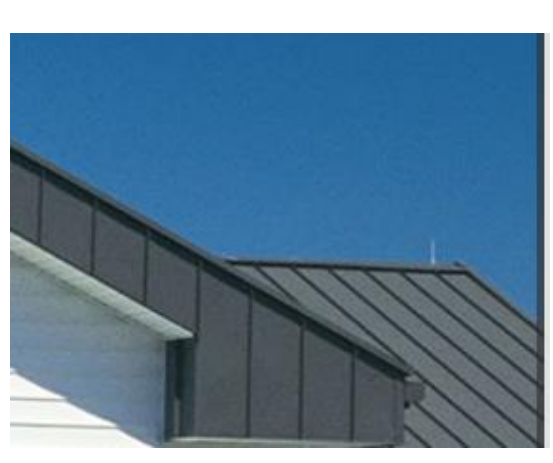

1 River Corner Blow Up Elevation
Scale: 1/4" = 1'-0"

Elevation

A. Brick
Glen Gary
Kokomo

B. Brick
Cherokee Brick
Velour Red

C. Brick
Cherokee Brick
Velour Buff

D. Cementitious Siding
Color:
SW 7020
Black Fox

E. Cementitious Trim
Color:
SW 7060
Attitude Gray

F. Cementitious Trim
Color:
SW7036
Accessible Beige

G. Windows
General Aluminum
Single Hung
Aluminum
Bronze color.

H. Rails/Gates
Aluminum
Bronze color

I. Storefront
Aluminum
Bronze color
(Note image shown
is for profile only.
Actual storefront to
be bronze color.)

J. Metal Roofing
Dark Bronze

K. Metal Canopy
Dark Bronze

1 East Washington Avenue Blow Up Elevation
 Scale: 1/4" = 1'-0"

Elevation

A. Brick
 Glen Gary
 Kokomo

B. Brick
 Cherokee Brick
 Velour Red

C. Brick
 Cherokee Brick
 Velour Buff