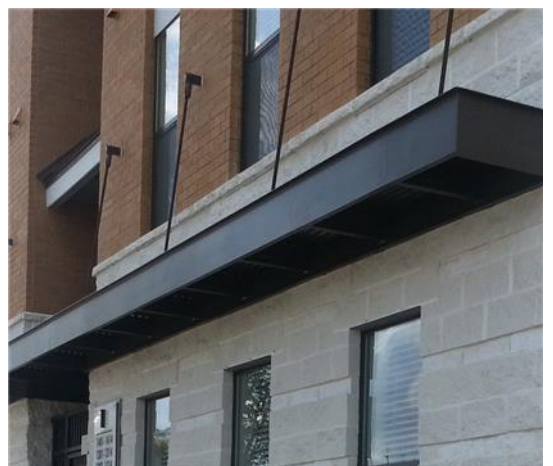

1 River Corner Blow Up Elevation
Scale: 1/4" = 1'-0"

Elevation

A. Brick
Glen Gary
Kokomo

B. Brick
Cherokee Brick
Velour Red

C. Brick
Cherokee Brick
Velour Buff

D. Cementitious Siding
Color:
SW 7020
Black Fox

H. Rails/Gates
 Aluminum
 Bronze color

I. Storefront
 Aluminum
 Bronze color
 (Note image shown
 is for profile only.
 Actual storefront to
 be bronze color.)

J. Metal Roofing
 Dark Bronze

K. Metal Canopy
 Dark Bronze

E. Cementitious Trim
Color:
SW 7060
Attitude Gray

E. Cementitious Trim
Color:
SW7036
Accessible Beige

G. Windows
General Aluminum
Single Hung
Aluminum
Bronze color.

H. Rails/Gates
Aluminum
Bronze color

I. Storefront
Aluminum
Bronze color
(Note image shown
is for profile only.
Actual storefront to
be bronze color.)

J. Metal Roofing
Dark Bronze

K. Metal Canopy
Dark Bronze

1 East Main Street Courtyard Blow Up Elevation
Scale: 1/4" = 1'-0"

Elevation

A. Brick
Glen Gary
Kokomo

B. Brick
Cherokee Brick
Velour Red

C. Brick
Cherokee Brick
Velour Buff