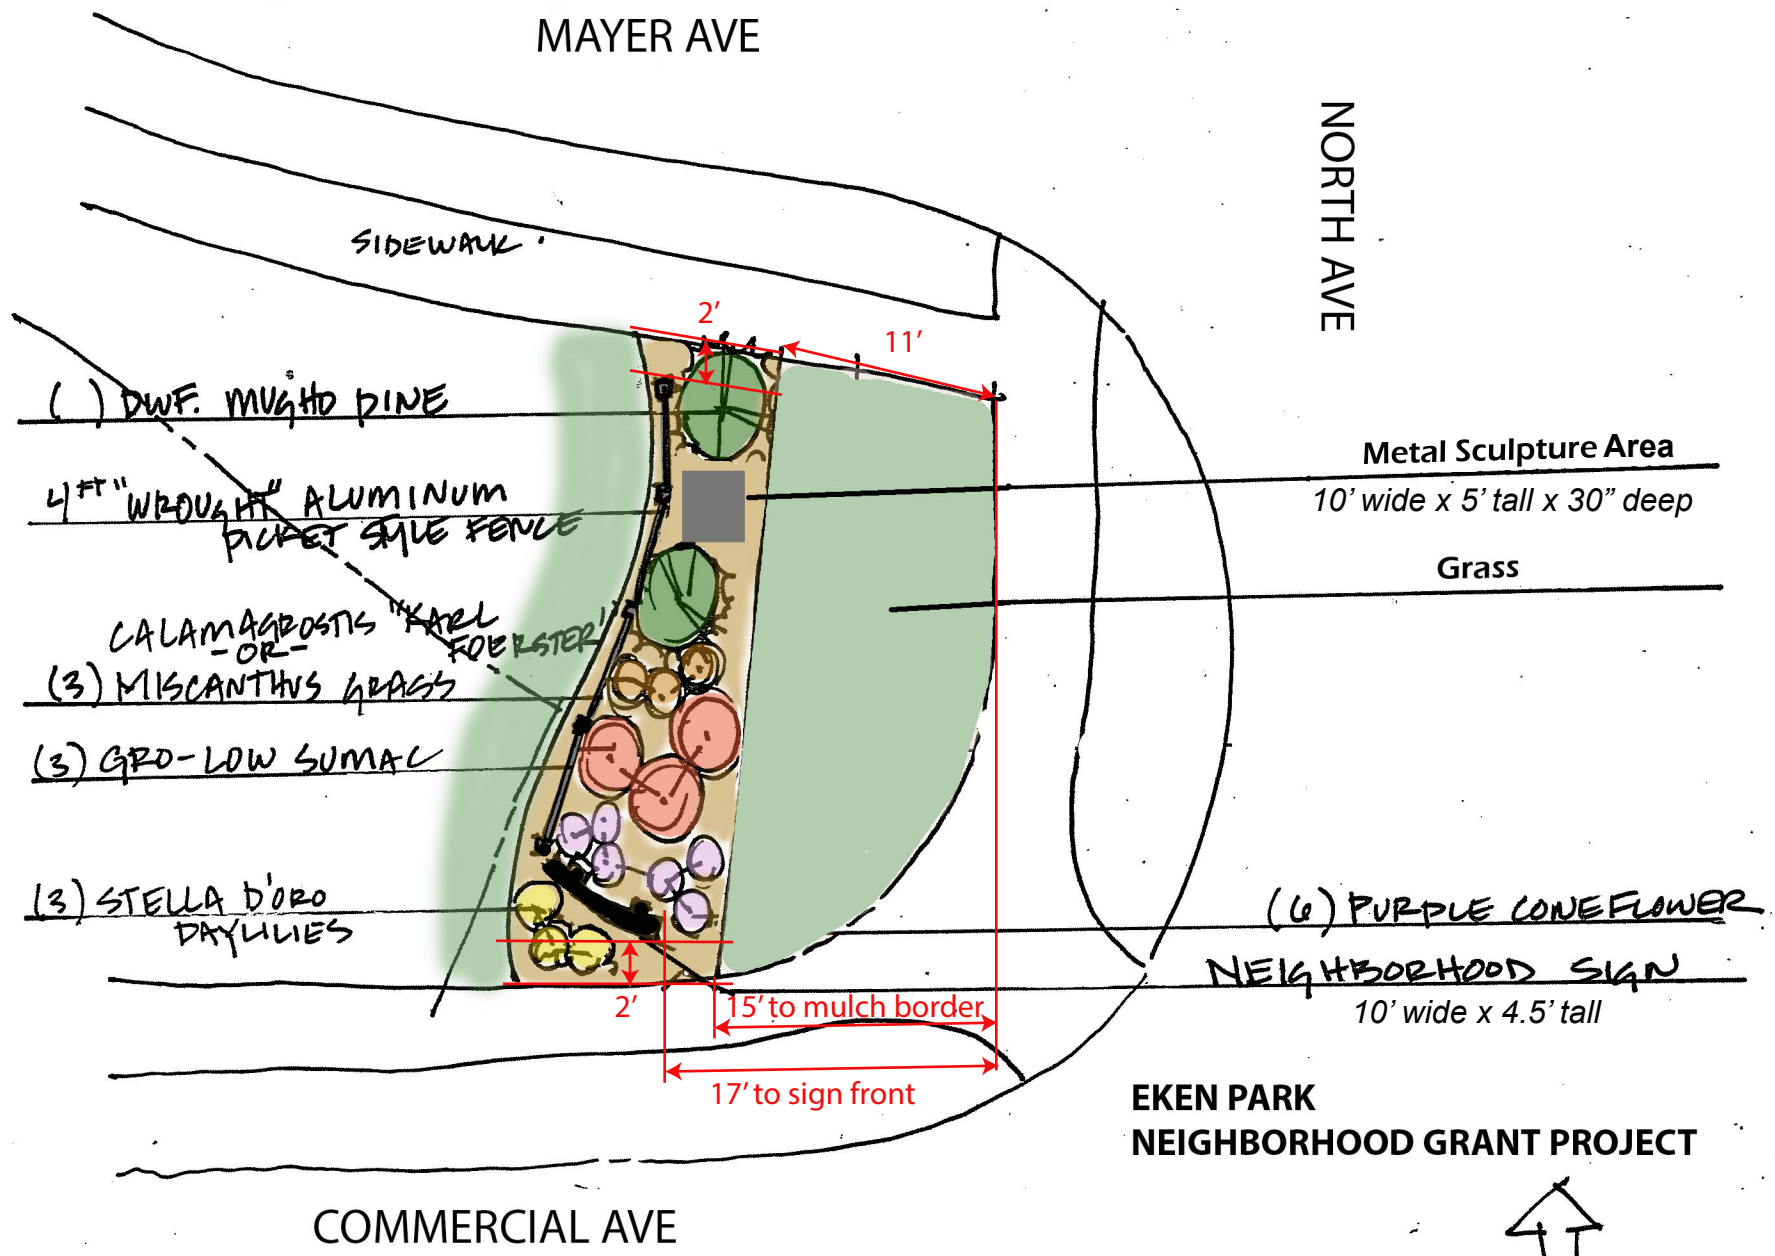

EXHIBIT A

EKEN PARK
NEIGHBORHOOD GRANT PROJECT

SCALE 1 inch = 10 feet